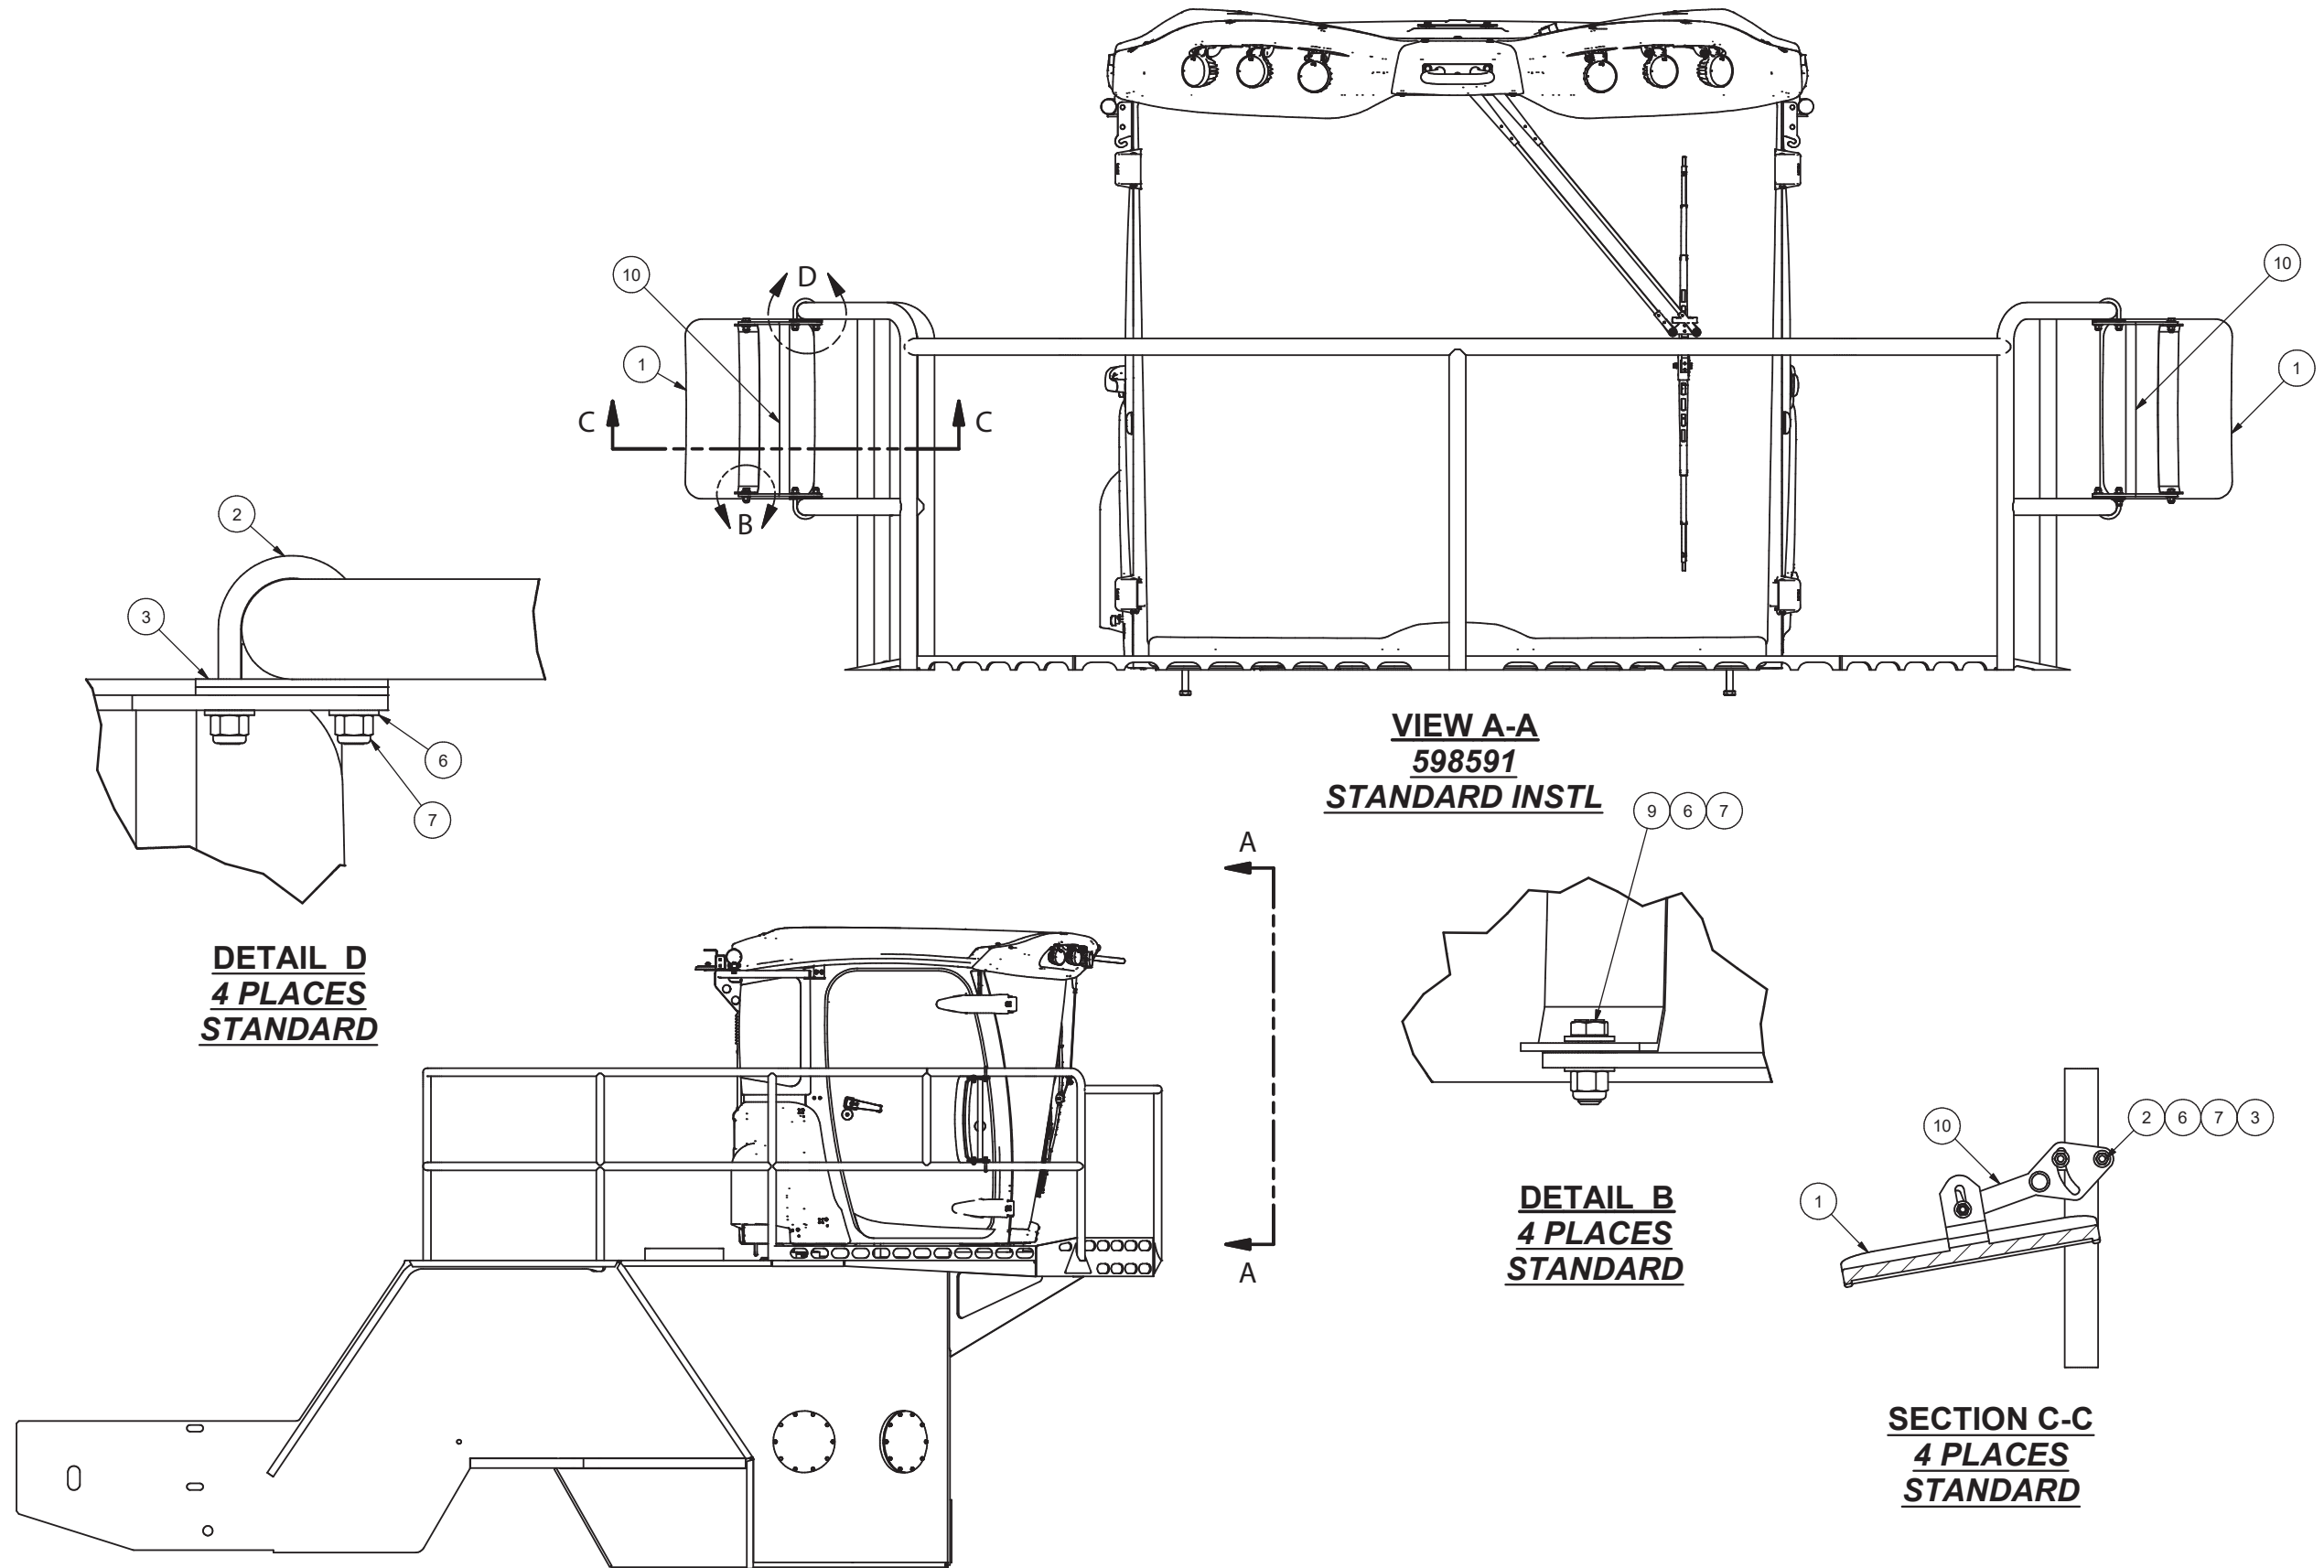

Mirror Installation, Standard/Heated

Mirror Installation, Standard/Heated

Item	Part No.	Qty	Description	Item	Part No.	Qty	Description
	599499		Mirror Installation, Standard/Heated				
1	599493	2	. Mirror	7	R13811191	12	. Locknut
2	259053	4	. U-Bolt	8	-	-	-
3	598597	8	. Spacer, Mirror Bracket	9	221497W	4	. Capscrew
4	-	-	-	10	598594	2	. Bracket, Mirror
5	-	-	-	11	599495	599495	. Wire Harness
6	221767W	16	. Hard Washer				

DETAIL D
4 PLACES
STANDARD

VIEW A-A
598591
STANDARD INSTL

DETAIL B
4 PLACES
STANDARD

SECTION C-C
4 PLACES
STANDARD