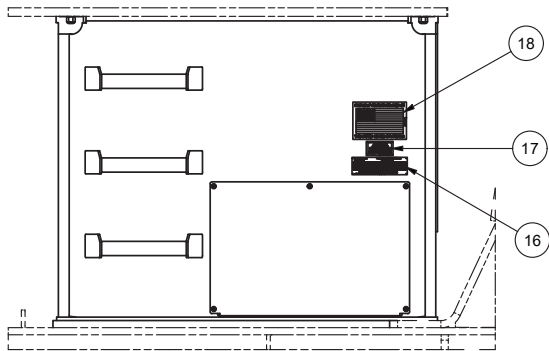

# Superstructure Installation

Item	Part No.	Qty	Description	Item	Part No.	Qty	Description
<b>598968 Superstructure Installation</b>							
1	599655	1	. Superstructure	9	593710	2	. Plate, Access Cover
2	234497	4	. Vibration Dampener	10	R13802914	10	. Washer
3	557376	4	. Washer	11	R13801791	10	. Capscrew
4	258667	4	. Stud	12	578361	4	. Washer
5	293731W	6	. Capscrew	16	558098	1	. Nameplate, Name & Serial No.
6	221780W	12	. Washer	17	906581	1	. Decal; Emissions Control Info
7	R13811196	4	. Locknut	18	FD70000434	1	. Decal; Manufactured in USA
8	302406W	6	. Locknut				

**VIEW D-D**  
**DECAL INSTL**  
**LOCATE APPROX. AS SHOWN**