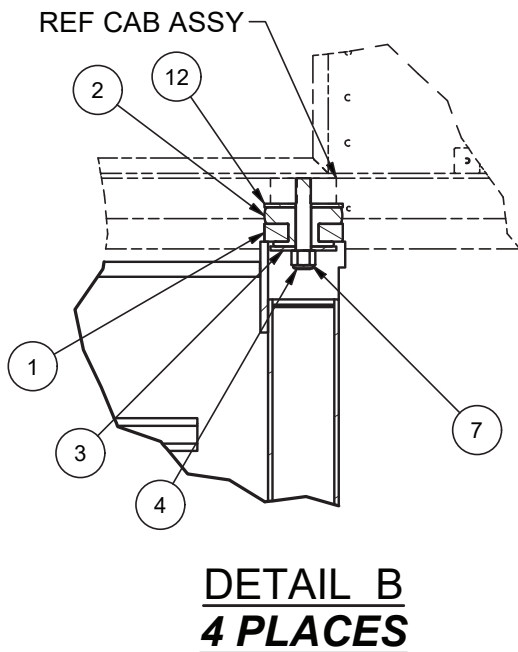

# Superstructure Installation

Item	Part No.	Qty	Description	Item	Part No.	Qty	Description
<b>598968 Superstructure Installation</b>							
1	599655	1	. Superstructure	9	593710	2	. Plate, Access Cover
2	234497	4	. Vibration Dampener	10	R13802914	10	. Washer
3	557376	4	. Washer	11	R13801791	10	. Capscrew
4	258667	4	. Stud	12	578361	4	. Washer
5	293731W	6	. Capscrew	16	558098	1	. Nameplate, Name & Serial No.
6	221780W	12	. Washer	17	906581	1	. Decal; Emissions Control Info
7	R13811196	4	. Locknut	18	FD70000434	1	. Decal; Manufactured in USA
8	302406W	6	. Locknut				

**VIEW D-D**  
**DECAL INSTL**  
**LOCATE APPROX. AS SHOWN**