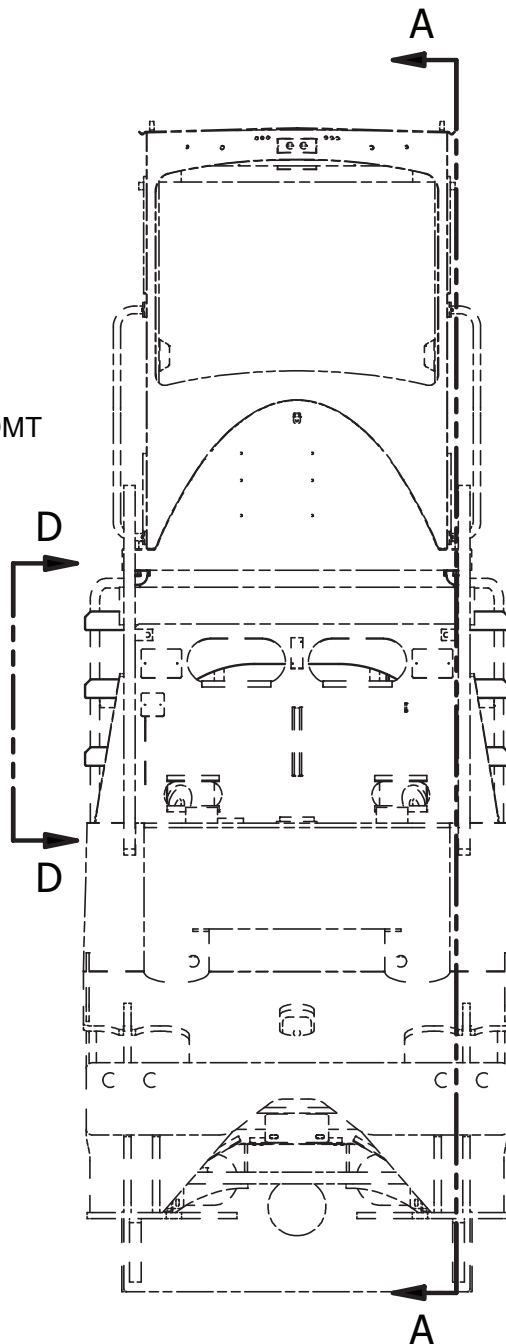

---

Superstructure Installation

# Superstructure Installation

Item	Part No.	Qty	Description	Item	Part No.	Qty	Description
<b>598968 Superstructure Installation</b>							
1	599655	1	. Superstructure	9	593710	2	. Plate, Access Cover
2	234497	4	. Vibration Dampener	10	R13802914	10	. Washer
3	557376	4	. Washer	11	R13801791	10	. Capscrew
4	258667	4	. Stud	12	578361	4	. Washer
5	293731W	6	. Capscrew	16	558098	1	. Nameplate, Name & Serial No.
6	221780W	12	. Washer	17	906581	1	. Decal; Emissions Control Info
7	R13811196	4	. Locknut	18	FD70000434	1	. Decal; Manufactured in USA
8	302406W	6	. Locknut				

**VIEW D-D**  
**DECAL INSTL**  
**LOCATE APPROX. AS SHOWN**