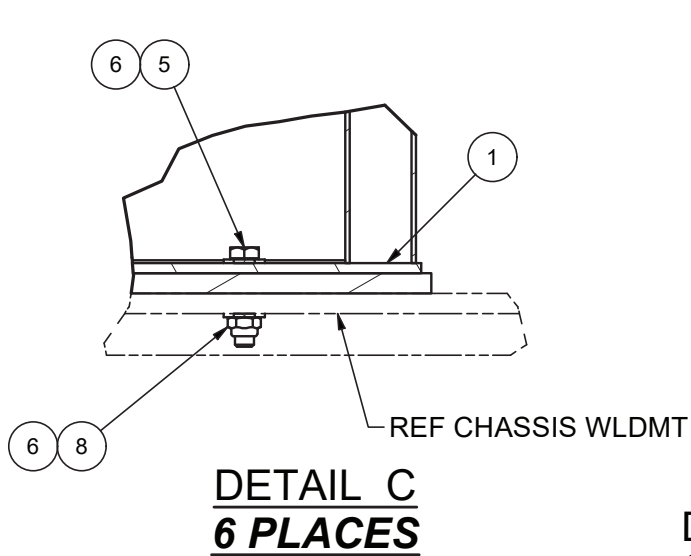

---

Superstructure Installation

# Superstructure Installation

Item	Part No.	Qty	Description	Item	Part No.	Qty	Description
<b>598968 Superstructure Installation</b>							
1	599655	1	. Superstructure	9	593710	2	. Plate, Access Cover
2	234497	4	. Vibration Dampener	10	R13802914	10	. Washer
3	557376	4	. Washer	11	R13801791	10	. Capscrew
4	258667	4	. Stud	12	578361	4	. Washer
5	293731W	6	. Capscrew	16	558098	1	. Nameplate, Name & Serial No.
6	221780W	12	. Washer	17	906581	1	. Decal; Emissions Control Info
7	R13811196	4	. Locknut	18	FD70000434	1	. Decal; Manufactured in USA
8	302406W	6	. Locknut				

**VIEW D-D**  
**DECAL INSTL**  
**LOCATE APPROX. AS SHOWN**