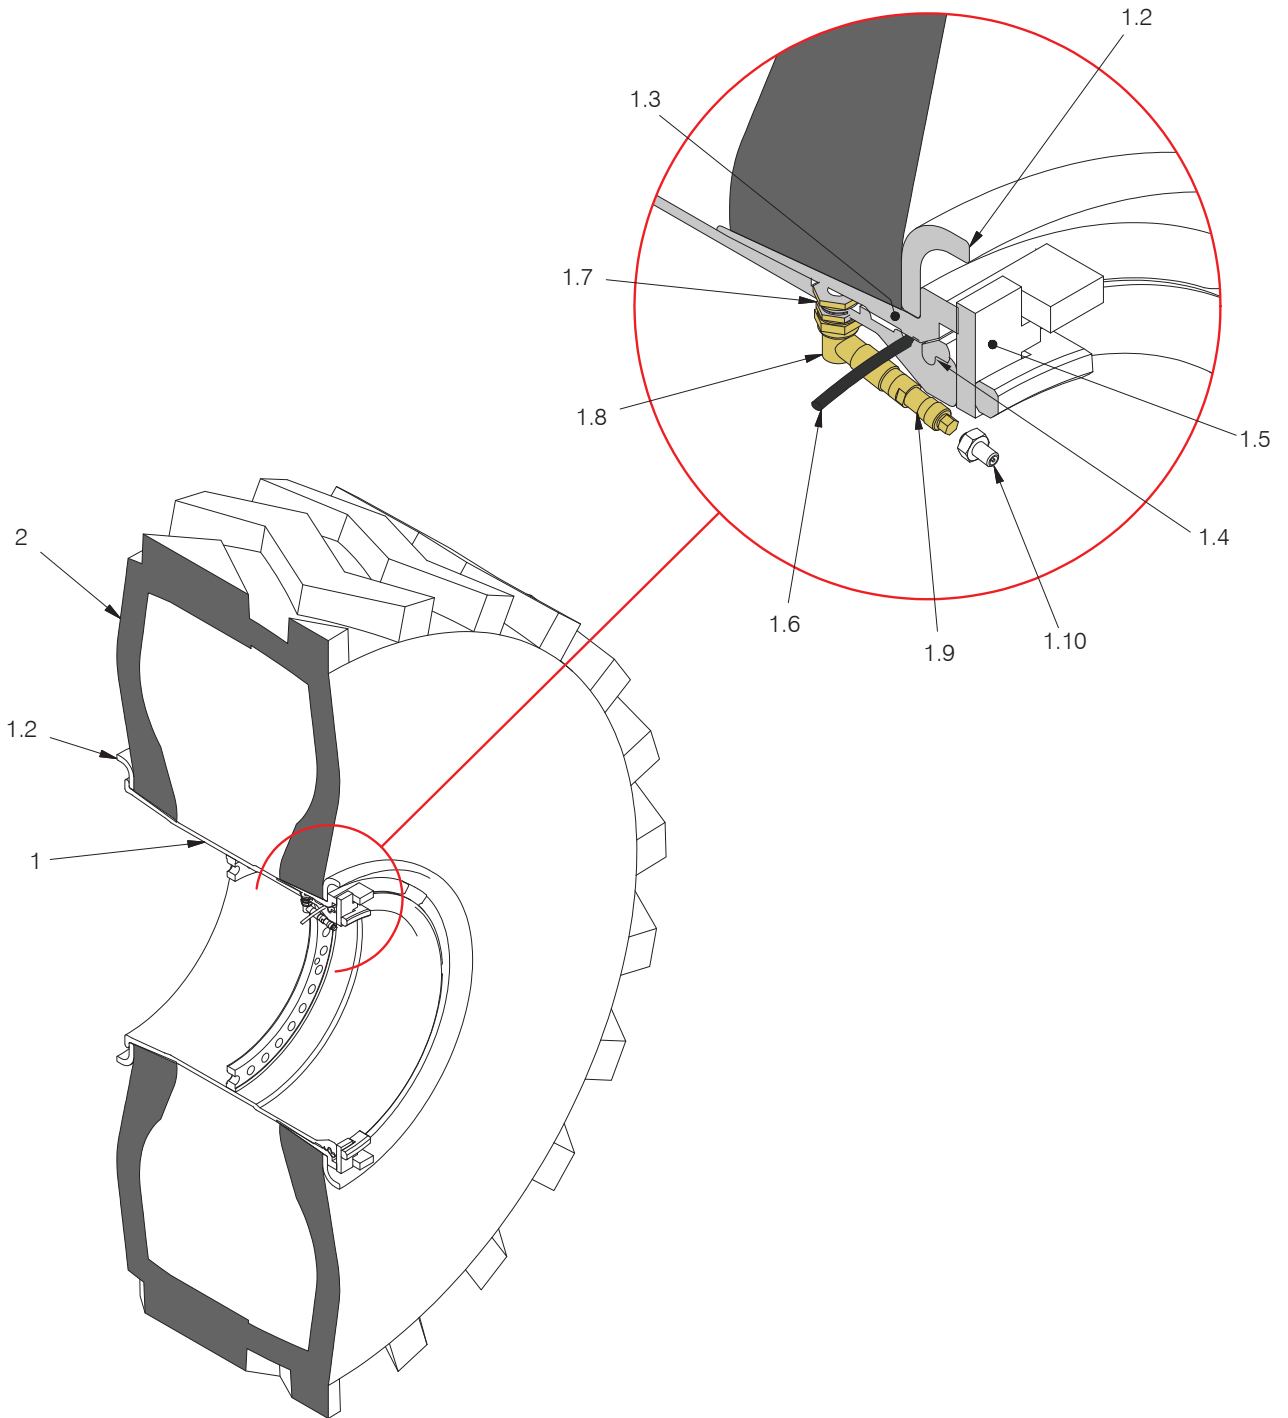

Front Wheel & Tire Assembly

Item	Part No.	Qty	Description	Item	Part No.	Qty	Description
	598956		Front Wheel & Tire Assembly				
1	597809	1	. Wheel Assembly	1.7	221834	1	.. Spud Assembly
1.2	256007	2	.. Flange	1.8	222244	1	.. Stem, Valve
1.3	258995	1	.. Bead Seat	1.9	221835	1	.. Housing, Core
1.4	212555	1	.. Ring, Lock	1.10	na	0	.. Adapter
1.5	214935	1	.. Locking Lug	2	589992	1	. Tire
1.6	212008	1	.. O-Ring				