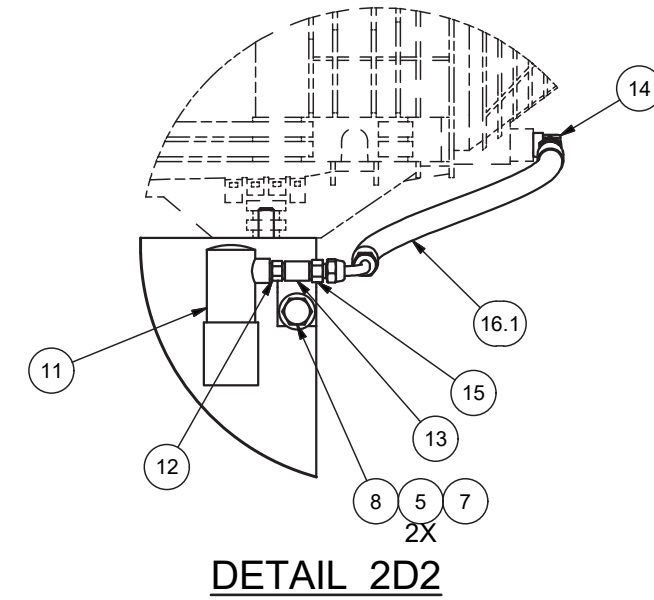

Air Intake Installation

Air Intake Installation

Item	Part No.	Qty	Description	Item	Part No.	Qty	Description
	598950		Air Intake Installation				
1	599707	1	. Air Intake Mount	10	226792	1	. T-Bolt Clamp
2	252425	1	. Reducer, Hump Hose	11	208136	1	. Filter Indicator
3	224226	1	. Elbow	12	208137	1	. Filter
4	YDHA 8212-20.00	1	. Tube	13	508790	1	. Bracket Assembly
5	R13811432	14	. Washer	14	225132	1	. Fitting
6	R13811210	4	. Capscrew	15	209750	1	. Fitting
7	302401W	5	. Locknut	16	599710	1	. Kit, Hose
8	293628W	5	. Capscrew	16.1	256240	1	.. Hose Assembly
9	224199	3	. T-Bolt Clamp				

NOTES:

- 1 REFERENCE POWER UNIT INSTALLATION FOR CONTINUATION OF AIR INTAKE PLUMBING.
- 2 AIR CLEANER ASSY SHIPPED LOOSE WITH ENGINE.

SECTION 1A1-1A1

4X (7) (5) (6)
2X
DETAIL 2B1