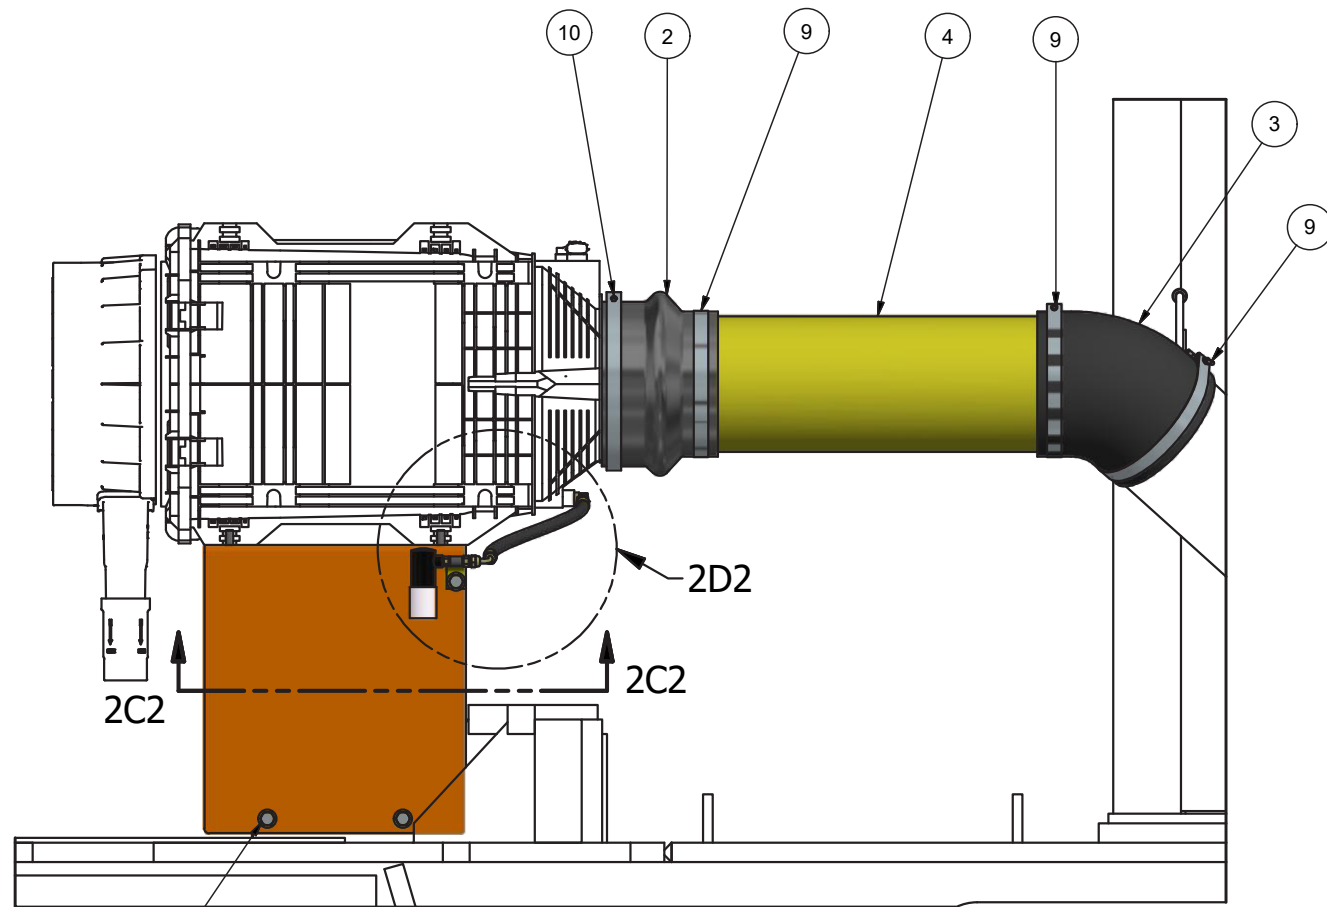

Air Intake Installation

Air Intake Installation

Item	Part No.	Qty	Description	Item	Part No.	Qty	Description
	598950		Air Intake Installation				
1	599707	1	. Air Intake Mount	10	226792	1	. T-Bolt Clamp
2	252425	1	. Reducer, Hump Hose	11	208136	1	. Filter Indicator
3	224226	1	. Elbow	12	208137	1	. Filter
4	YDHA 8212-20.00	1	. Tube	13	508790	1	. Bracket Assembly
5	R13811432	14	. Washer	14	225132	1	. Fitting
6	R13811210	4	. Capscrew	15	209750	1	. Fitting
7	302401W	5	. Locknut	16	599710	1	. Kit, Hose
8	293628W	5	. Capscrew	16.1	256240	1	.. Hose Assembly
9	224199	3	. T-Bolt Clamp				

NOTES:

- 1 REFERENCE POWER UNIT INSTALLATION FOR CONTINUATION OF AIR INTAKE PLUMBING.
- 2 AIR CLEANER ASSY SHIPPED LOOSE WITH ENGINE.

SECTION 1A1-1A1

4X (7) (5) (6)
2X
DETAIL 2B1