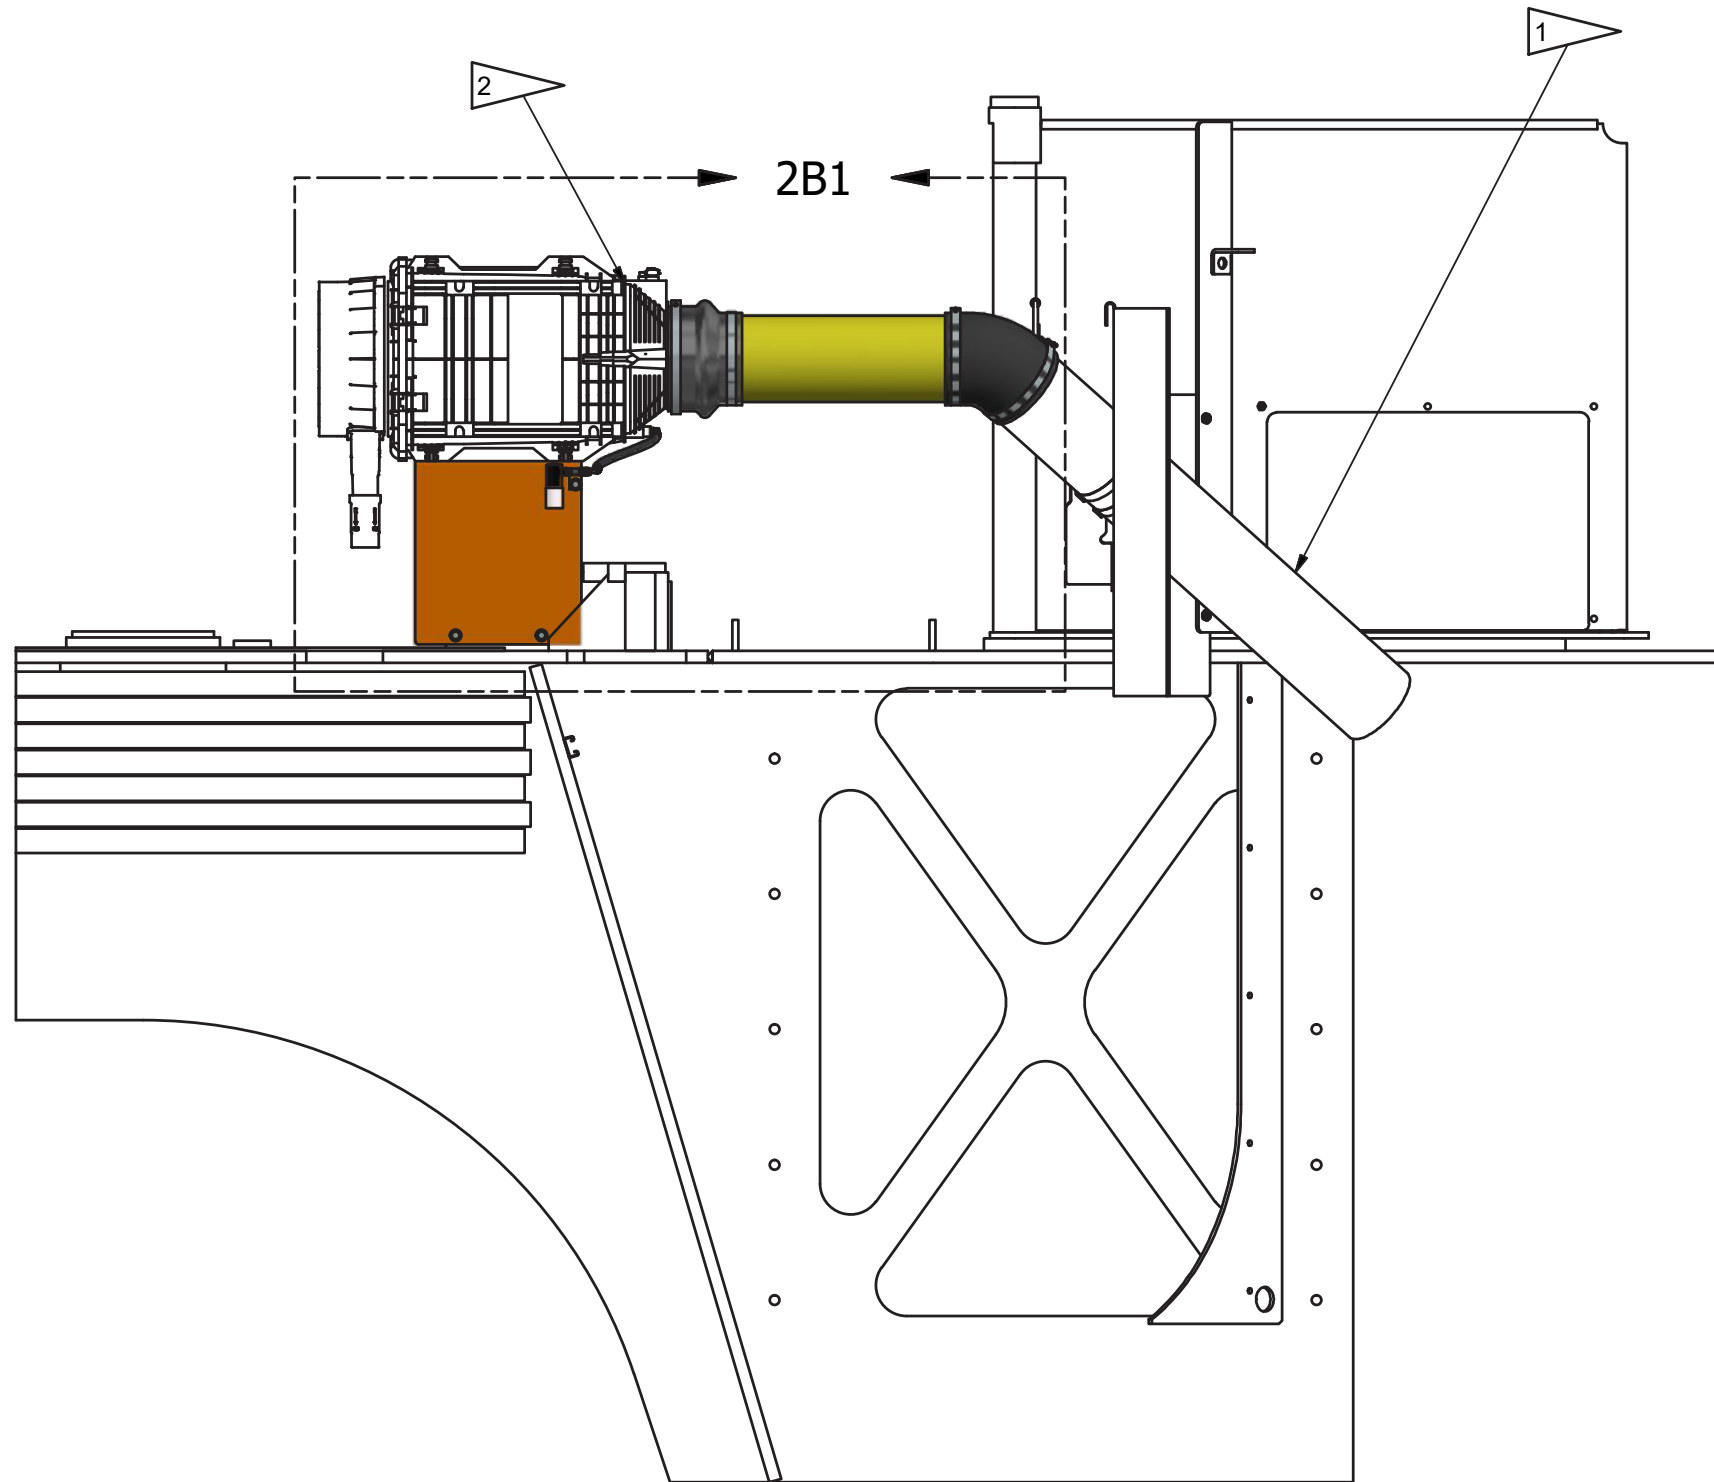

Air Intake Installation

Air Intake Installation

Item	Part No.	Qty	Description	Item	Part No.	Qty	Description
	598950		Air Intake Installation				
1	599707	1	. Air Intake Mount	10	226792	1	. T-Bolt Clamp
2	252425	1	. Reducer, Hump Hose	11	208136	1	. Filter Indicator
3	224226	1	. Elbow	12	208137	1	. Filter
4	YDHA 8212-20.00	1	. Tube	13	508790	1	. Bracket Assembly
5	R13811432	14	. Washer	14	225132	1	. Fitting
6	R13811210	4	. Capscrew	15	209750	1	. Fitting
7	302401W	5	. Locknut	16	599710	1	. Kit, Hose
8	293628W	5	. Capscrew	16.1	256240	1	.. Hose Assembly
9	224199	3	. T-Bolt Clamp				

NOTES:

- 1 REFERENCE POWER UNIT INSTALLATION FOR CONTINUATION OF AIR INTAKE PLUMBING.
- 2 AIR CLEANER ASSY SHIPPED LOOSE WITH ENGINE.

SECTION 1A1-1A1

4X (7) (5) (6)
2X
DETAIL 2B1