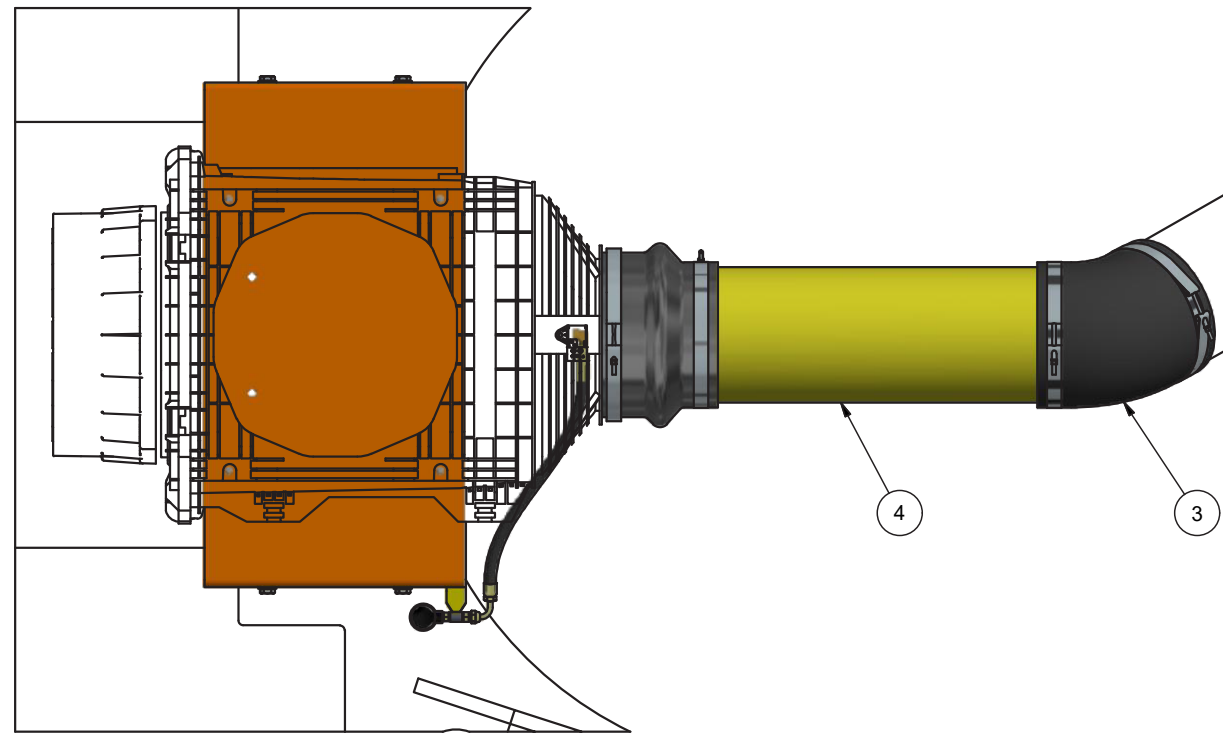

Air Intake Installation

Air Intake Installation

Item	Part No.	Qty	Description	Item	Part No.	Qty	Description
	598950		Air Intake Installation				
1	599707	1	. Air Intake Mount	10	226792	1	. T-Bolt Clamp
2	252425	1	. Reducer, Hump Hose	11	208136	1	. Filter Indicator
3	224226	1	. Elbow	12	208137	1	. Filter
4	YDHA 8212-20.00	1	. Tube	13	508790	1	. Bracket Assembly
5	R13811432	14	. Washer	14	225132	1	. Fitting
6	R13811210	4	. Capscrew	15	209750	1	. Fitting
7	302401W	5	. Locknut	16	599710	1	. Kit, Hose
8	293628W	5	. Capscrew	16.1	256240	1	.. Hose Assembly
9	224199	3	. T-Bolt Clamp				

NOTES:

- 1 REFERENCE POWER UNIT INSTALLATION FOR CONTINUATION OF AIR INTAKE PLUMBING.
- 2 AIR CLEANER ASSY SHIPPED LOOSE WITH ENGINE.

SECTION 1A1-1A1

4X (7) (5) (6)
2X
DETAIL 2B1