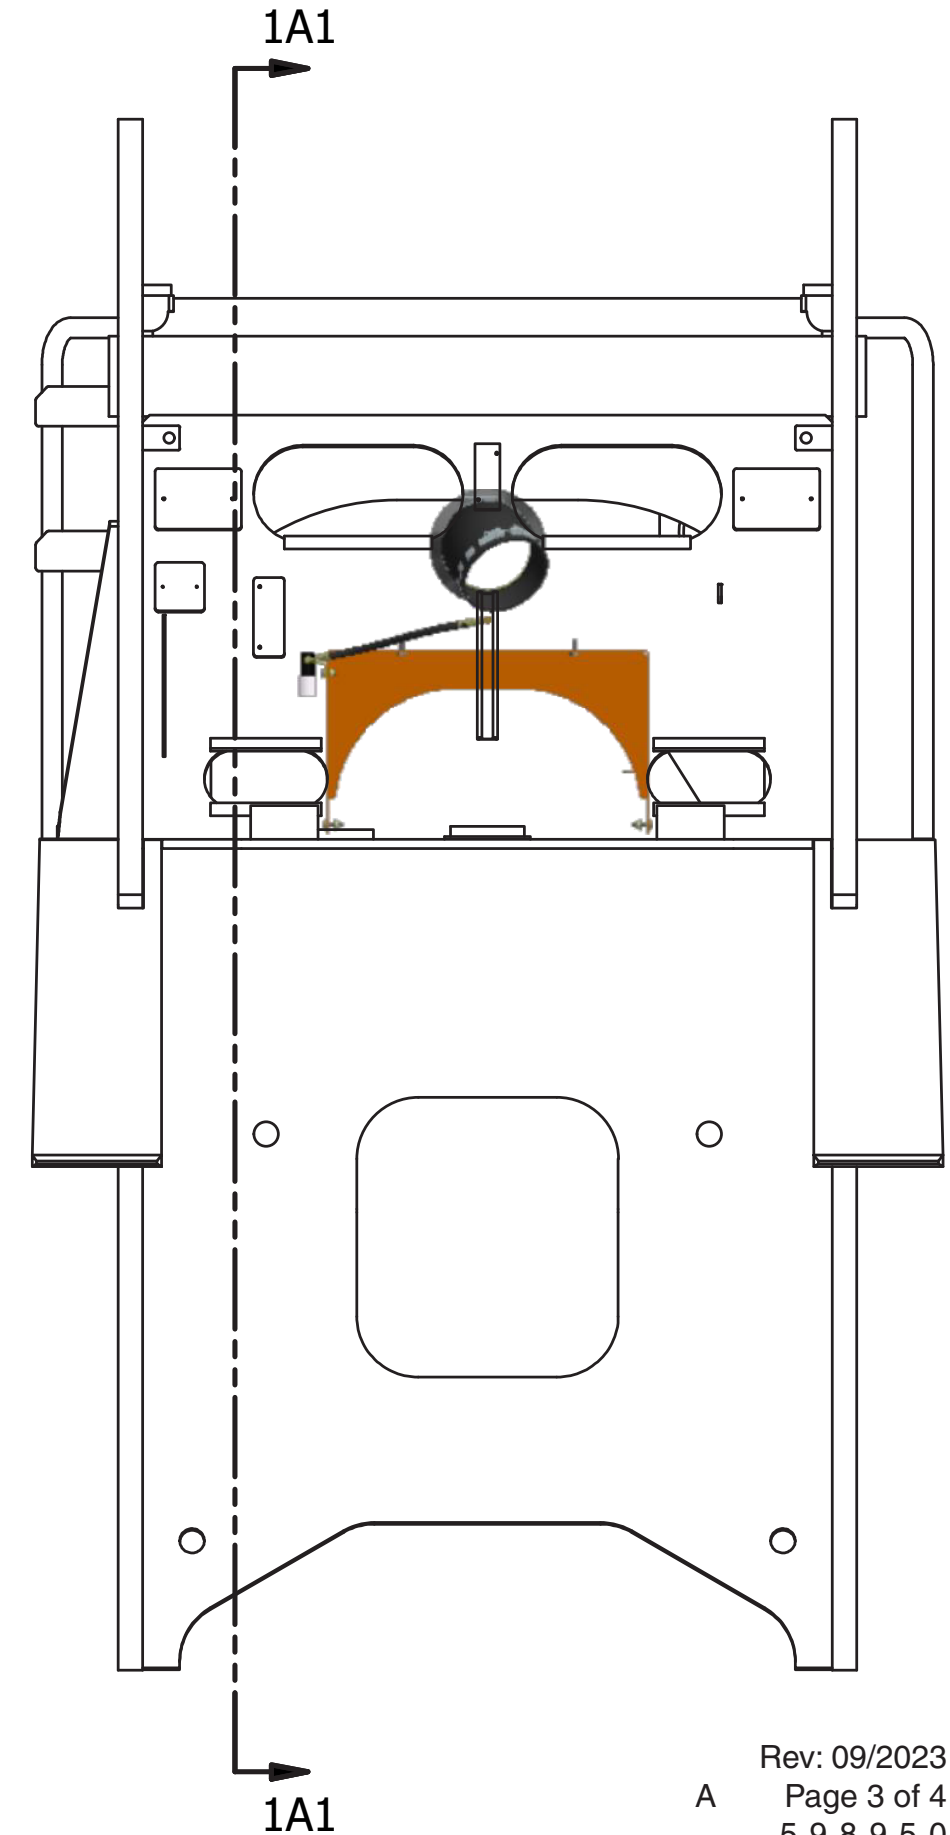

Air Intake Installation

Air Intake Installation

Item	Part No.	Qty	Description	Item	Part No.	Qty	Description
	598950		Air Intake Installation				
1	599707	1	. Air Intake Mount	10	226792	1	. T-Bolt Clamp
2	252425	1	. Reducer, Hump Hose	11	208136	1	. Filter Indicator
3	224226	1	. Elbow	12	208137	1	. Filter
4	YDHA 8212-20.00	1	. Tube	13	508790	1	. Bracket Assembly
5	R13811432	14	. Washer	14	225132	1	. Fitting
6	R13811210	4	. Capscrew	15	209750	1	. Fitting
7	302401W	5	. Locknut	16	599710	1	. Kit, Hose
8	293628W	5	. Capscrew	16.1	256240	1	.. Hose Assembly
9	224199	3	. T-Bolt Clamp				

NOTES:

- 1 REFERENCE POWER UNIT INSTALLATION FOR CONTINUATION OF AIR INTAKE PLUMBING.
- 2 AIR CLEANER ASSY SHIPPED LOOSE WITH ENGINE.

SECTION 1A1-1A1

4X (7) (5) (6)
2X
DETAIL 2B1