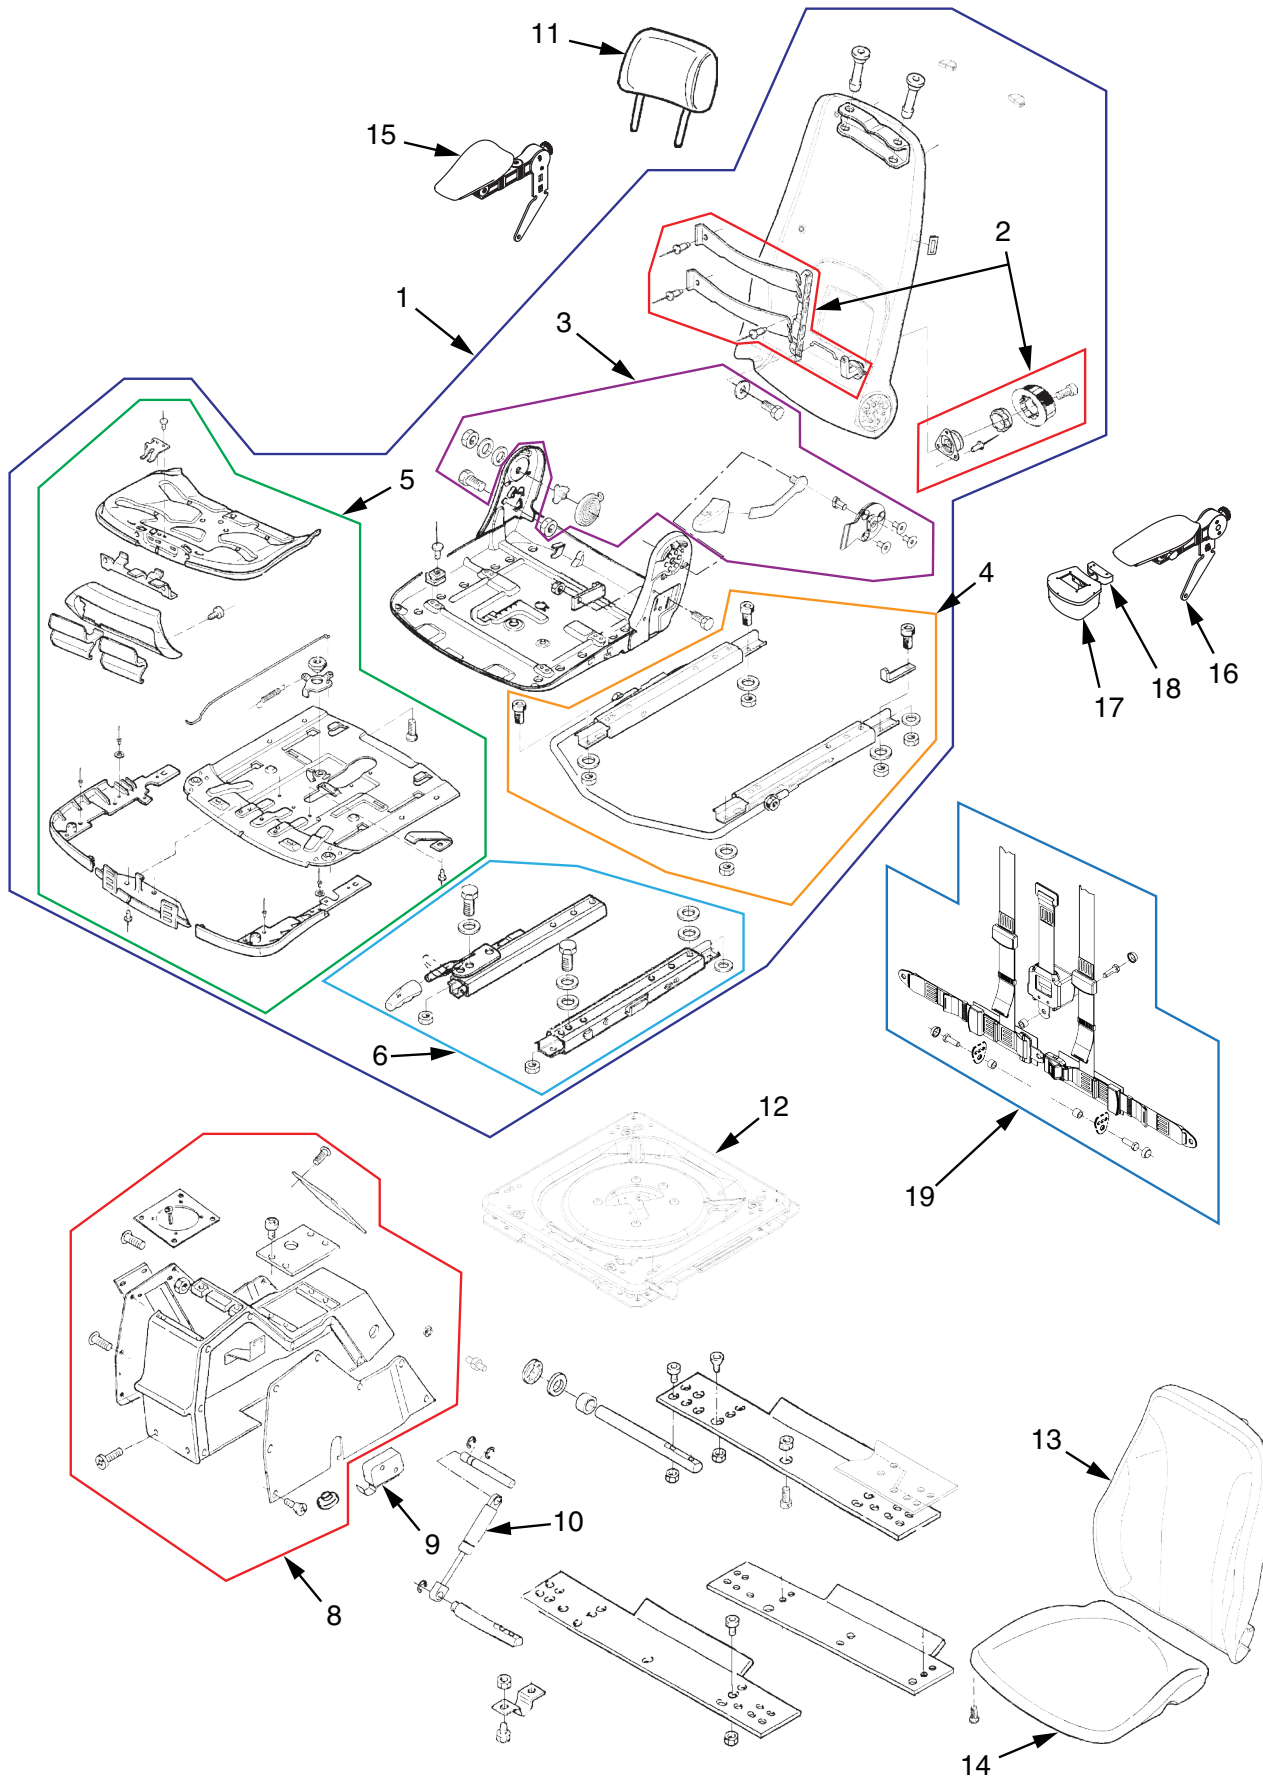

Seat Top Assembly

Seat Top Assembly

Seat Top Assembly

Item	Part No.	Qty	Description	Item	Part No.	Qty	Description
	598923		Seat Top Assembly				
1	597407	1	. 4 PT Seat Frame	11	597406	1	. Back Extension - Matrix Cloth
2	259186	1	. . Lumbar Kit	12	259193	1	. 360 Degree Swivel
3	259187	1	. . Back Adjustment Repair Kit	13	597405	1	. Standard Back Cushion - Matrix
4	R15618	1	. . Dual Locking Slide Kit	14	597410	1	. Standard Seat Cushion - Matrix
5	259185	1	. . Seat Depth & Tilt Kit	15	588873	1	. Right Hand Armrest Kit
6	597409	1	. . Adjustment Rail Set	16	588874	1	. Left Hand Armrest Kit
8	259188	1	. Right Hand Control Console	17	597412	1	. Joystick Box Assembly
9	259191	1	. Micro Switch	18	597411	1	. Joystick Box Holder
10	259190	1	. Gas Spring for Console	19	597408	1	. 4 Point Harness Assembly