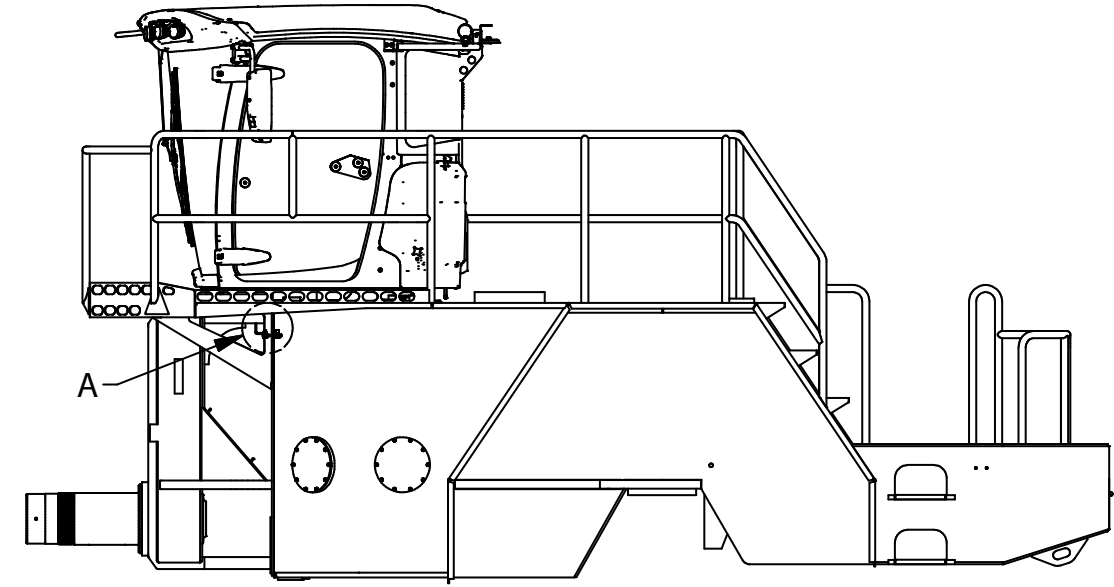

---

Kit, Steering Position Sensor

---

## Kit, Steering Position Sensor

---

Item	Part No.	Qty	Description	Item	Part No.	Qty	Description
	<b>598892</b>		<b>Kit, Steering Position Sensor</b>				
1	598644	1	. Linear Position Sensor	4	296420W	4	. Washer
	598911	1	. . Kit, Spherical Rod Ends	5	302401W	1	. Locknut
2	598388	1	. Plate, Tap Pad	6	293631W	2	. Capscrew
3	598891	1	. Mounting Bracket				

**DETAIL A**

**DETAIL B**