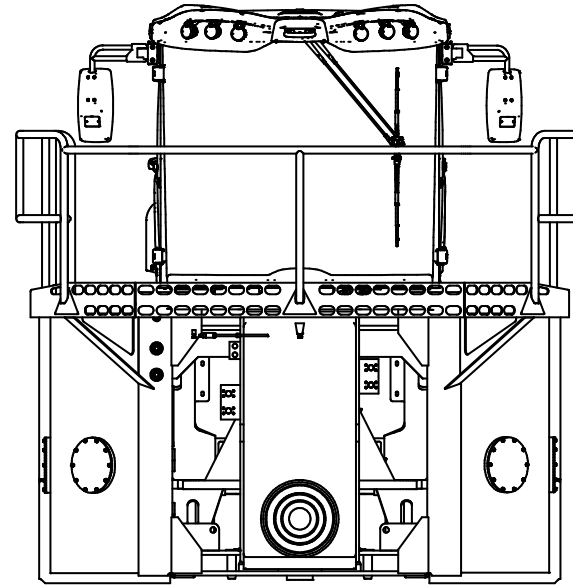

## Kit, Steering Position Sensor

---

Item	Part No.	Qty	Description	Item	Part No.	Qty	Description
	<b>598892</b>		<b>Kit, Steering Position Sensor</b>				
1	598644	1	. Linear Position Sensor	4	296420W	4	. Washer
	598911	1	. . Kit, Spherical Rod Ends	5	302401W	1	. Locknut
2	598388	1	. Plate, Tap Pad	6	293631W	2	. Capscrew
3	598891	1	. Mounting Bracket				