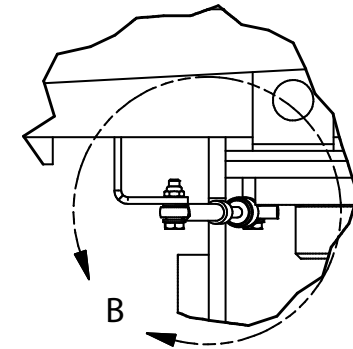

DETAIL A

DETAIL B