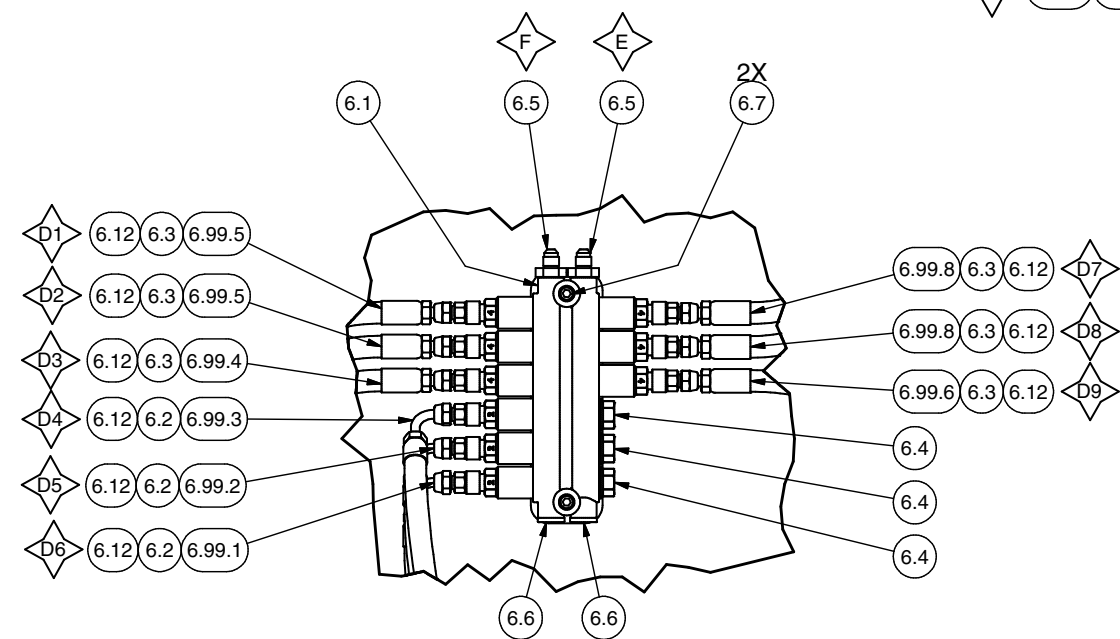

Auto Lube System, Bogie

Auto Lube System, Bogie

Item	Part No.	Qty	Description	Item	Part No.	Qty	Description
	598770		Auto Lube System, Bogie				
6.1	* 594838	1	. Block, Distribution	6.12	209750	13	. Fitting
6.2	* 592523	3	. Metering Unit	6.13	209405	2	. Fitting
6.3	* 592525	6	. Metering Unit	6.99	598781	1	. Kit, Hose
6.4	* 592554	3	. Plug, Twin Metering	6.99.1	598771	1	.. Hose Assy
6.5	229551	2	. Fitting	6.99.2	598772	1	.. Hose Assy
6.6	251172	2	. Fitting	6.99.3	593665	1	.. Hose Assy
6.7	293797W	2	. Capscrew	6.99.4	227473	1	.. Hose Assy
6.8	234097	3	. Fitting	6.99.5	596550	2	.. Hose Assy
6.9	231250	3	. Clamp	6.99.6	233139	1	.. Hose Assy
6.10	231296	5	. Clamp	6.99.7	R14787	2	.. Hose Assy
6.11	231251	2	. Clamp				

* Not included with 598770. Part of Kit 598037.

DETAIL 13X13
BOGIE GREASE DISTRIBUTION MANIFOLD

SECTION 13W13-13W13
REAR AXLE GREASING SYSTEM

BOGIE ROUTING	
ROUTE	TO
D1	LOWER HINGE / UPPER THRUST
D2	LOWER HINGE / LOWER THRUST
D3	RH STRG CYL STEM PIVOT
D4	AXLE OSCILLATION FRONT
D5	AXLE OSCILLATION MIDDLE
D6	AXLE OSCILLATION REAR
D7	UPPER HINGE / UPPER THRUST
D8	UPPER HINGE / LOWER THRUST
D9	LH STRG CYL STEM PIVOT