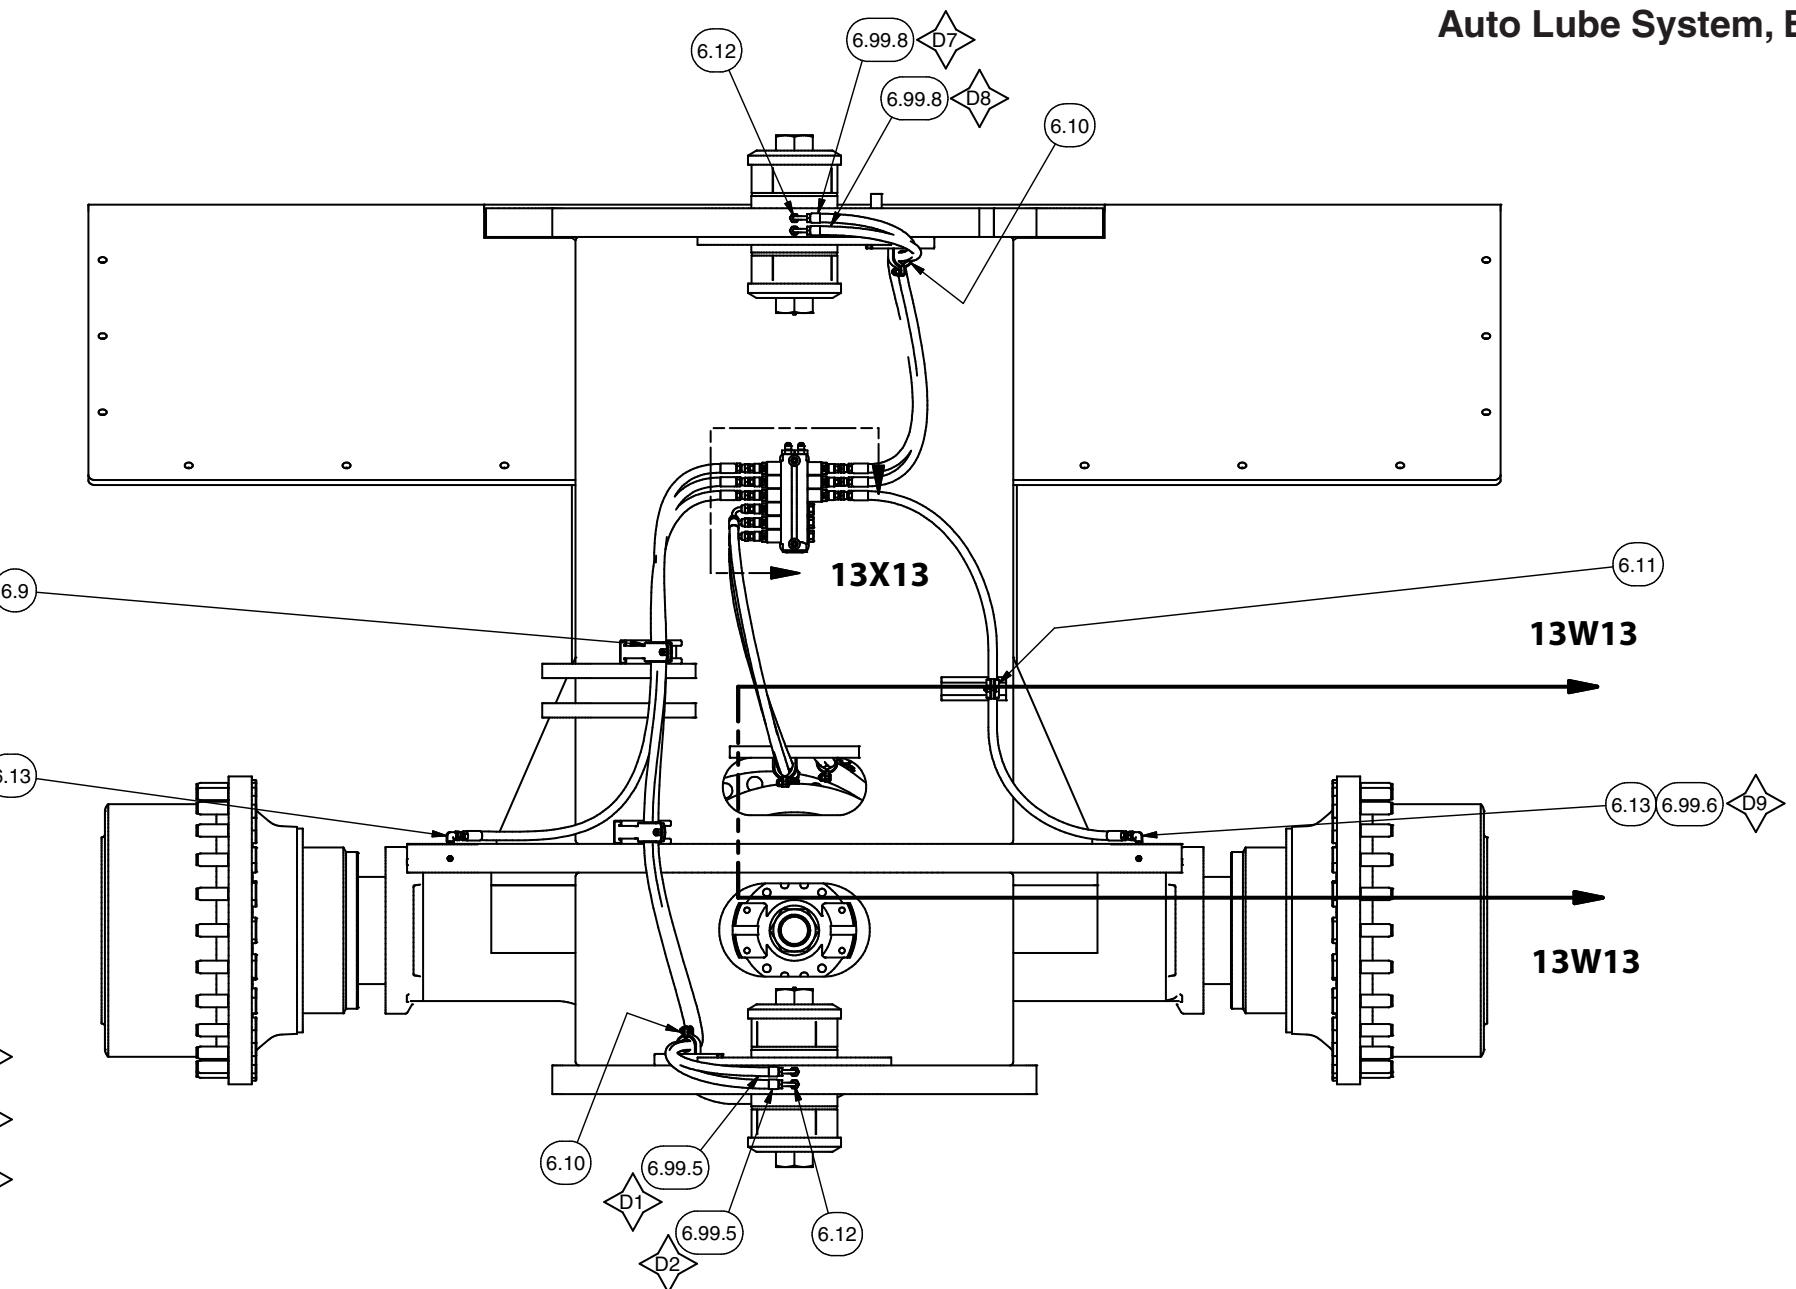

Auto Lube System, Bogie

Auto Lube System, Bogie

Item	Part No.	Qty	Description	Item	Part No.	Qty	Description
	598770		Auto Lube System, Bogie				
6.1	* 594838	1	. Block, Distribution	6.12	209750	13	. Fitting
6.2	* 592523	3	. Metering Unit	6.13	209405	2	. Fitting
6.3	* 592525	6	. Metering Unit	6.99	598781	1	. Kit, Hose
6.4	* 592554	3	. Plug, Twin Metering	6.99.1	598771	1	.. Hose Assy
6.5	229551	2	. Fitting	6.99.2	598772	1	.. Hose Assy
6.6	251172	2	. Fitting	6.99.3	593665	1	.. Hose Assy
6.7	293797W	2	. Capscrew	6.99.4	227473	1	.. Hose Assy
6.8	234097	3	. Fitting	6.99.5	596550	2	.. Hose Assy
6.9	231250	3	. Clamp	6.99.6	233139	1	.. Hose Assy
6.10	231296	5	. Clamp	6.99.7	R14787	2	.. Hose Assy
6.11	231251	2	. Clamp				

* Not included with 598770. Part of Kit 598037.

DETAIL 13X13
BOGIE GREASE DISTRIBUTION MANIFOLD

SECTION 13W13-13W13
REAR AXLE GREASING SYSTEM

BOGIE ROUTING	
ROUTE	TO
D1	LOWER HINGE / UPPER THRUST
D2	LOWER HINGE / LOWER THRUST
D3	RH STRG CYL STEM PIVOT
D4	AXLE OSCILLATION FRONT
D5	AXLE OSCILLATION MIDDLE
D6	AXLE OSCILLATION REAR
D7	UPPER HINGE / UPPER THRUST
D8	UPPER HINGE / LOWER THRUST
D9	LH STRG CYL STEM PIVOT