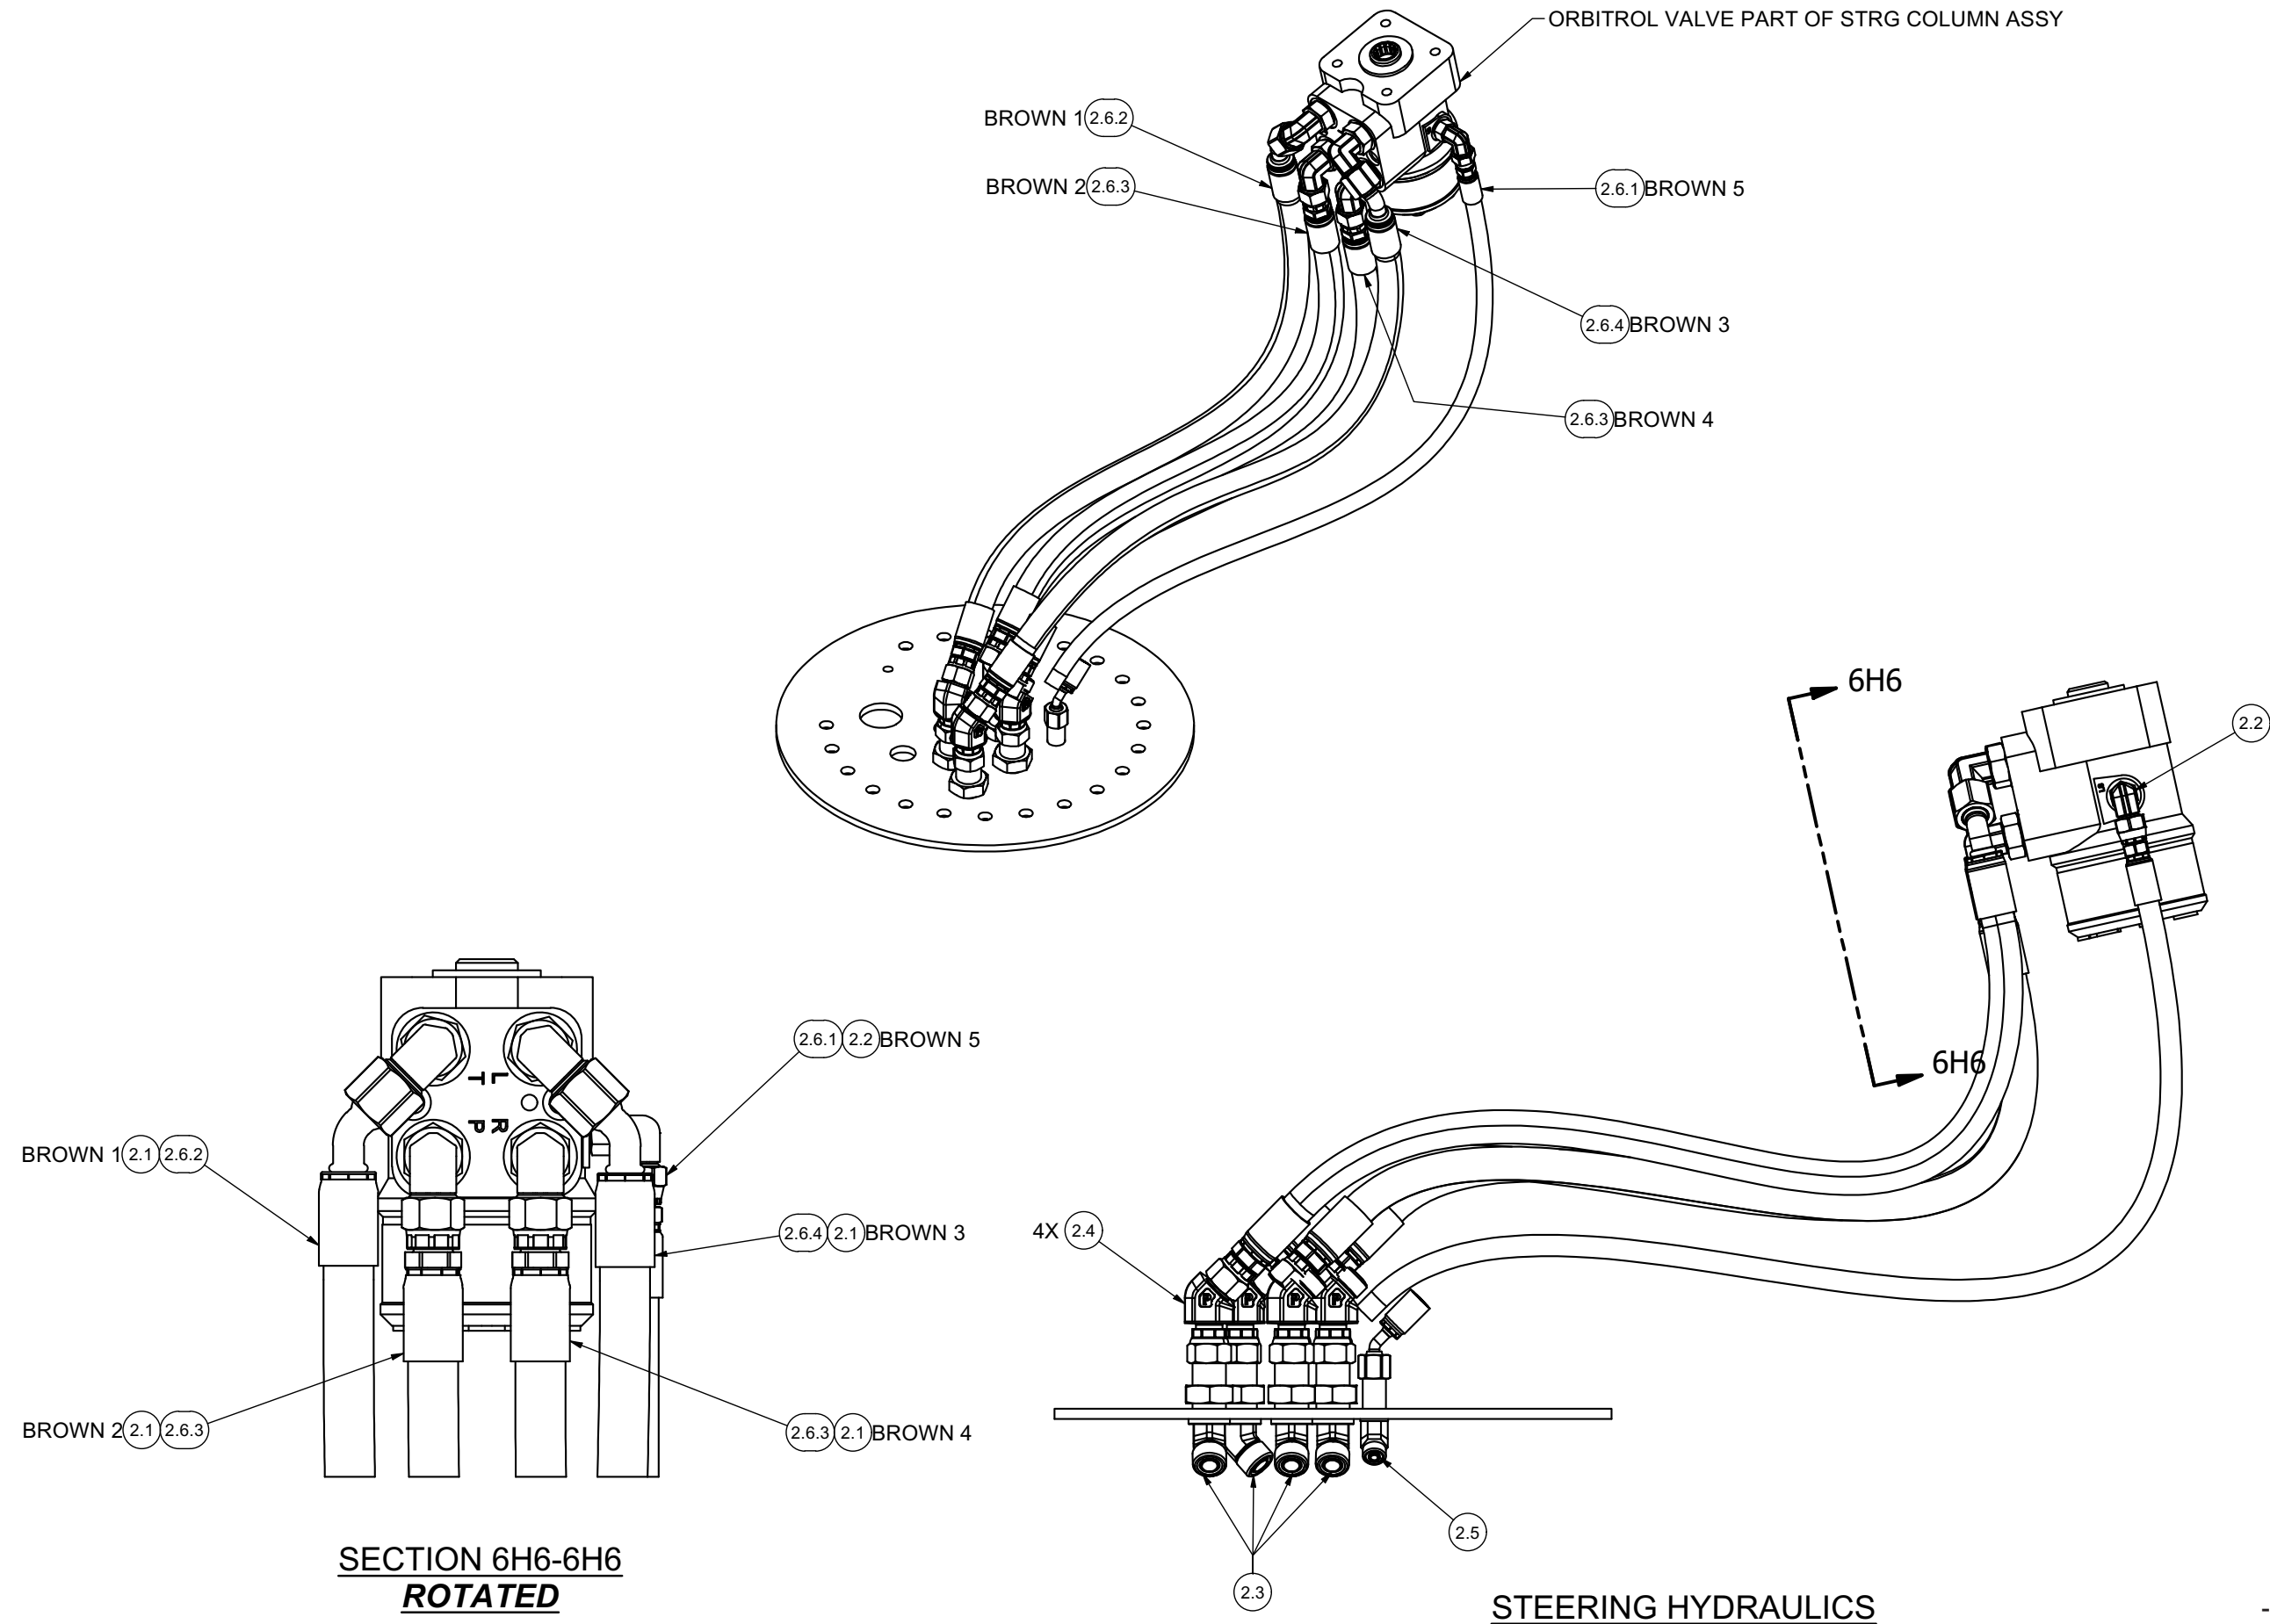

Hydraulic System - Steering, Cab

Hydraulic System - Steering, Cab

Item	Part No.	Qty	Description	Item	Part No.	Qty	Description
	598736		Hydraulic System - Steering, Cab				
2.1	231452	4	. Fitting	2.6	598737	1	. Kit, Hose
2.2	R833251	1	. Fitting	2.6.1	598799	1	.. Hose Assembly
2.3	272-0350	4	. Fitting	2.6.2	598798	1	.. Hose Assembly
2.4	2315121	4	. Fitting	2.6.3	237964	2	.. Hose Assembly
2.5	272-0348	1	. Fitting	2.6.4	599643	1	.. Hose Assembly

**SECTION 6H6-6H6
ROTATED**

STEERING HYDRAULICS