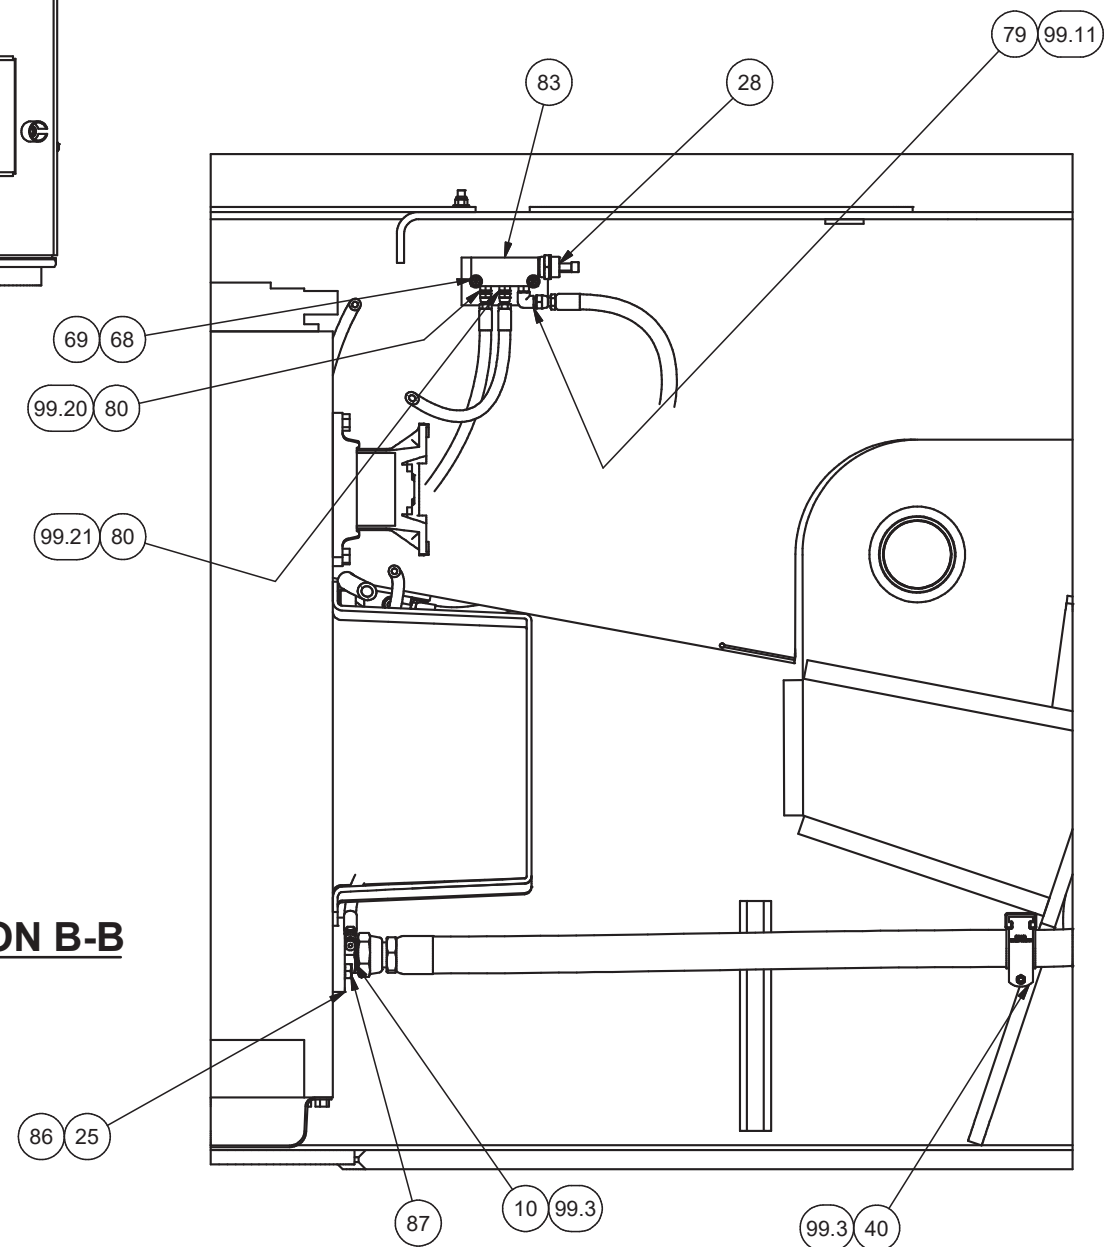

SECTION B-B