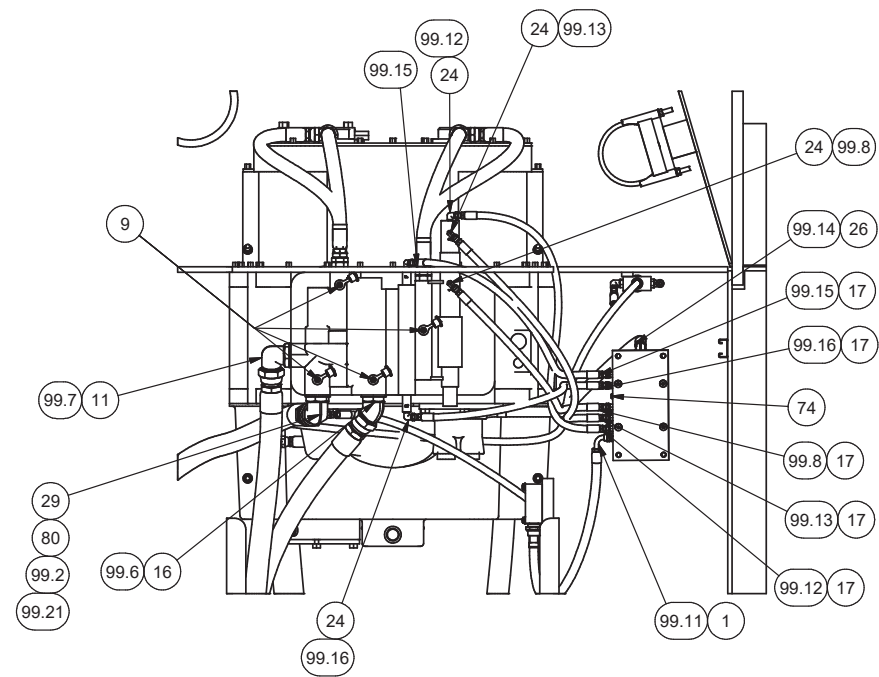

SECTION C-C
TOP OF TRANSMISSION