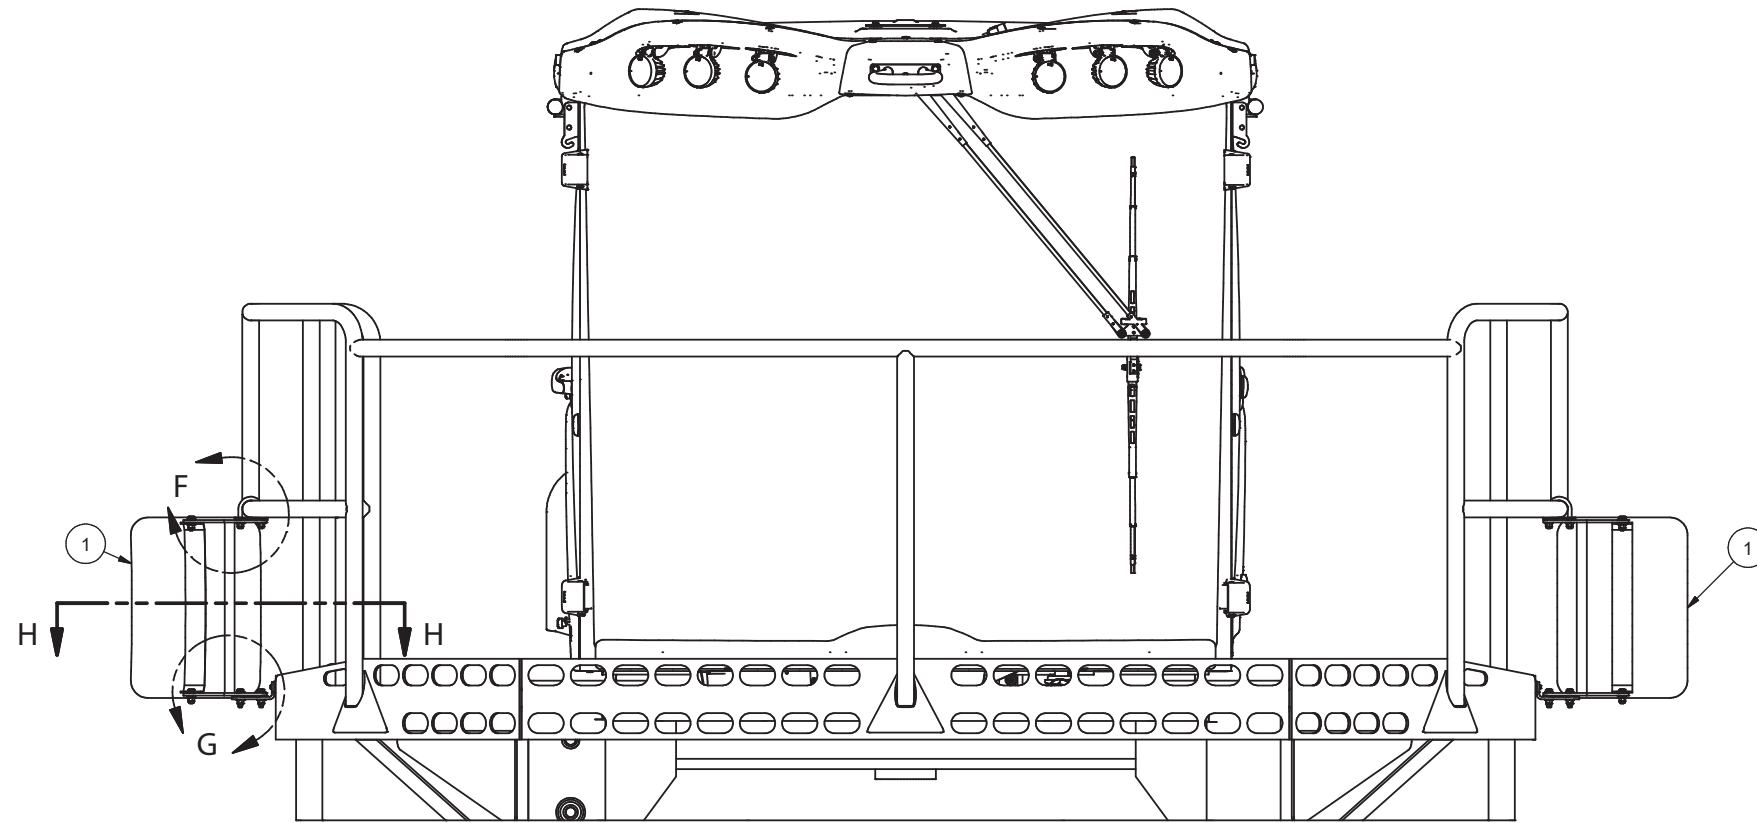

Mirror Installation, Lower

Mirror Installation, Lower

Item	Part No.	Qty	Description	Item	Part No.	Qty	Description
	598592		Mirror Installation, Lower				
1	259109	2	. Mirror	7	R13811191	12	. Locknut
2	259053	2	. U-Bolt	8	Y17C-0624	4	. Capscrew
3	598597	8	. Spacer, Mirror Bracket	9	221497W	8	. Capscrew
4	598596	2	. Plate, Mirror Bracket, Lower	10	598594	2	. Bracket, Mirror
5	598598	2	. Spacer, Mirror Bracket	11	-	-	-
6	221767W	24	. Hard Washer				

VIEW E-E
598592
LOWER INSTL (OPTIONAL)

DETAIL F
2 PLACES
LOWER

DETAIL G
2 PLACES
LOWER

SECTION H-H
2 PLACES
LOWER