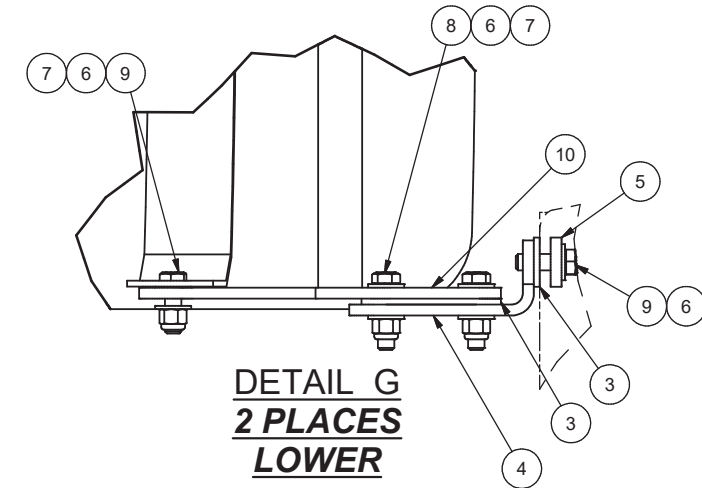

Mirror Installation, Lower

Mirror Installation, Lower

Item	Part No.	Qty	Description	Item	Part No.	Qty	Description
	598592		Mirror Installation, Lower				
1	259109	2	. Mirror	7	R13811191	12	. Locknut
2	259053	2	. U-Bolt	8	Y17C-0624	4	. Capscrew
3	598597	8	. Spacer, Mirror Bracket	9	221497W	8	. Capscrew
4	598596	2	. Plate, Mirror Bracket, Lower	10	598594	2	. Bracket, Mirror
5	598598	2	. Spacer, Mirror Bracket	11	-	-	-
6	221767W	24	. Hard Washer				

VIEW E-E
598592
LOWER INSTL (OPTIONAL)

DETAIL F
2 PLACES
LOWER

DETAIL G
2 PLACES
LOWER

SECTION H-H
2 PLACES
LOWER