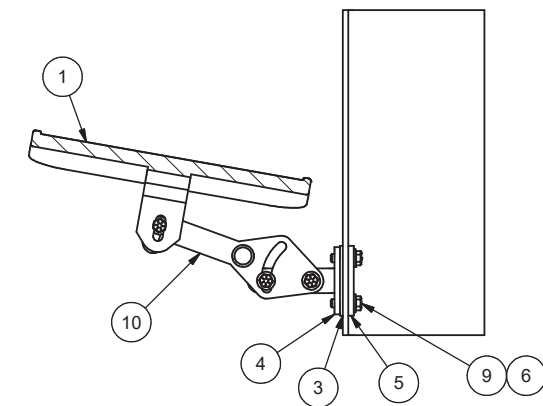

Mirror Installation, Lower

Mirror Installation, Lower

Item	Part No.	Qty	Description	Item	Part No.	Qty	Description
	598592		Mirror Installation, Lower				
1	259109	2	. Mirror	7	R13811191	12	. Locknut
2	259053	2	. U-Bolt	8	Y17C-0624	4	. Capscrew
3	598597	8	. Spacer, Mirror Bracket	9	221497W	8	. Capscrew
4	598596	2	. Plate, Mirror Bracket, Lower	10	598594	2	. Bracket, Mirror
5	598598	2	. Spacer, Mirror Bracket	11	-	-	-
6	221767W	24	. Hard Washer				

VIEW E-E
598592
LOWER INSTL (OPTIONAL)

DETAIL F
2 PLACES
LOWER

DETAIL G
2 PLACES
LOWER

SECTION H-H
2 PLACES
LOWER