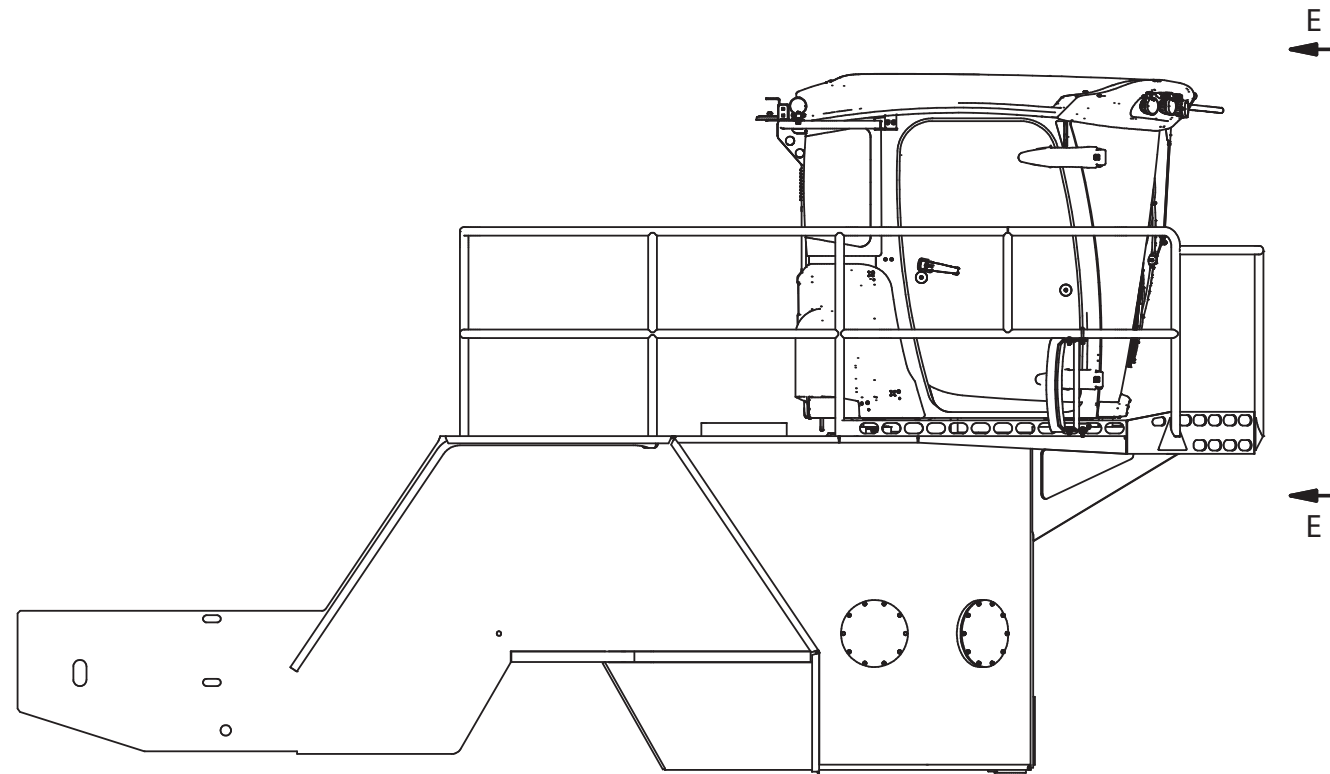

Mirror Installation, Lower

Mirror Installation, Lower

Item	Part No.	Qty	Description	Item	Part No.	Qty	Description
	598592		Mirror Installation, Lower				
1	259109	2	. Mirror	7	R13811191	12	. Locknut
2	259053	2	. U-Bolt	8	Y17C-0624	4	. Capscrew
3	598597	8	. Spacer, Mirror Bracket	9	221497W	8	. Capscrew
4	598596	2	. Plate, Mirror Bracket, Lower	10	598594	2	. Bracket, Mirror
5	598598	2	. Spacer, Mirror Bracket	11	-	-	-
6	221767W	24	. Hard Washer				

VIEW E-E
598592
LOWER INSTL (OPTIONAL)

DETAIL F
2 PLACES
LOWER

DETAIL G
2 PLACES
LOWER

SECTION H-H
2 PLACES
LOWER