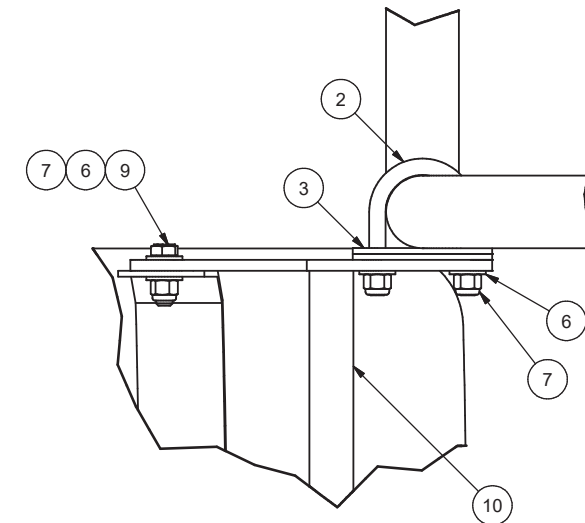

Mirror Installation, Lower

Mirror Installation, Lower

Item	Part No.	Qty	Description	Item	Part No.	Qty	Description
	598592		Mirror Installation, Lower				
1	259109	2	. Mirror	7	R13811191	12	. Locknut
2	259053	2	. U-Bolt	8	Y17C-0624	4	. Capscrew
3	598597	8	. Spacer, Mirror Bracket	9	221497W	8	. Capscrew
4	598596	2	. Plate, Mirror Bracket, Lower	10	598594	2	. Bracket, Mirror
5	598598	2	. Spacer, Mirror Bracket	11	-	-	-
6	221767W	24	. Hard Washer				

VIEW E-E
598592
LOWER INSTL (OPTIONAL)

DETAIL F
2 PLACES
LOWER

DETAIL G
2 PLACES
LOWER

SECTION H-H
2 PLACES
LOWER