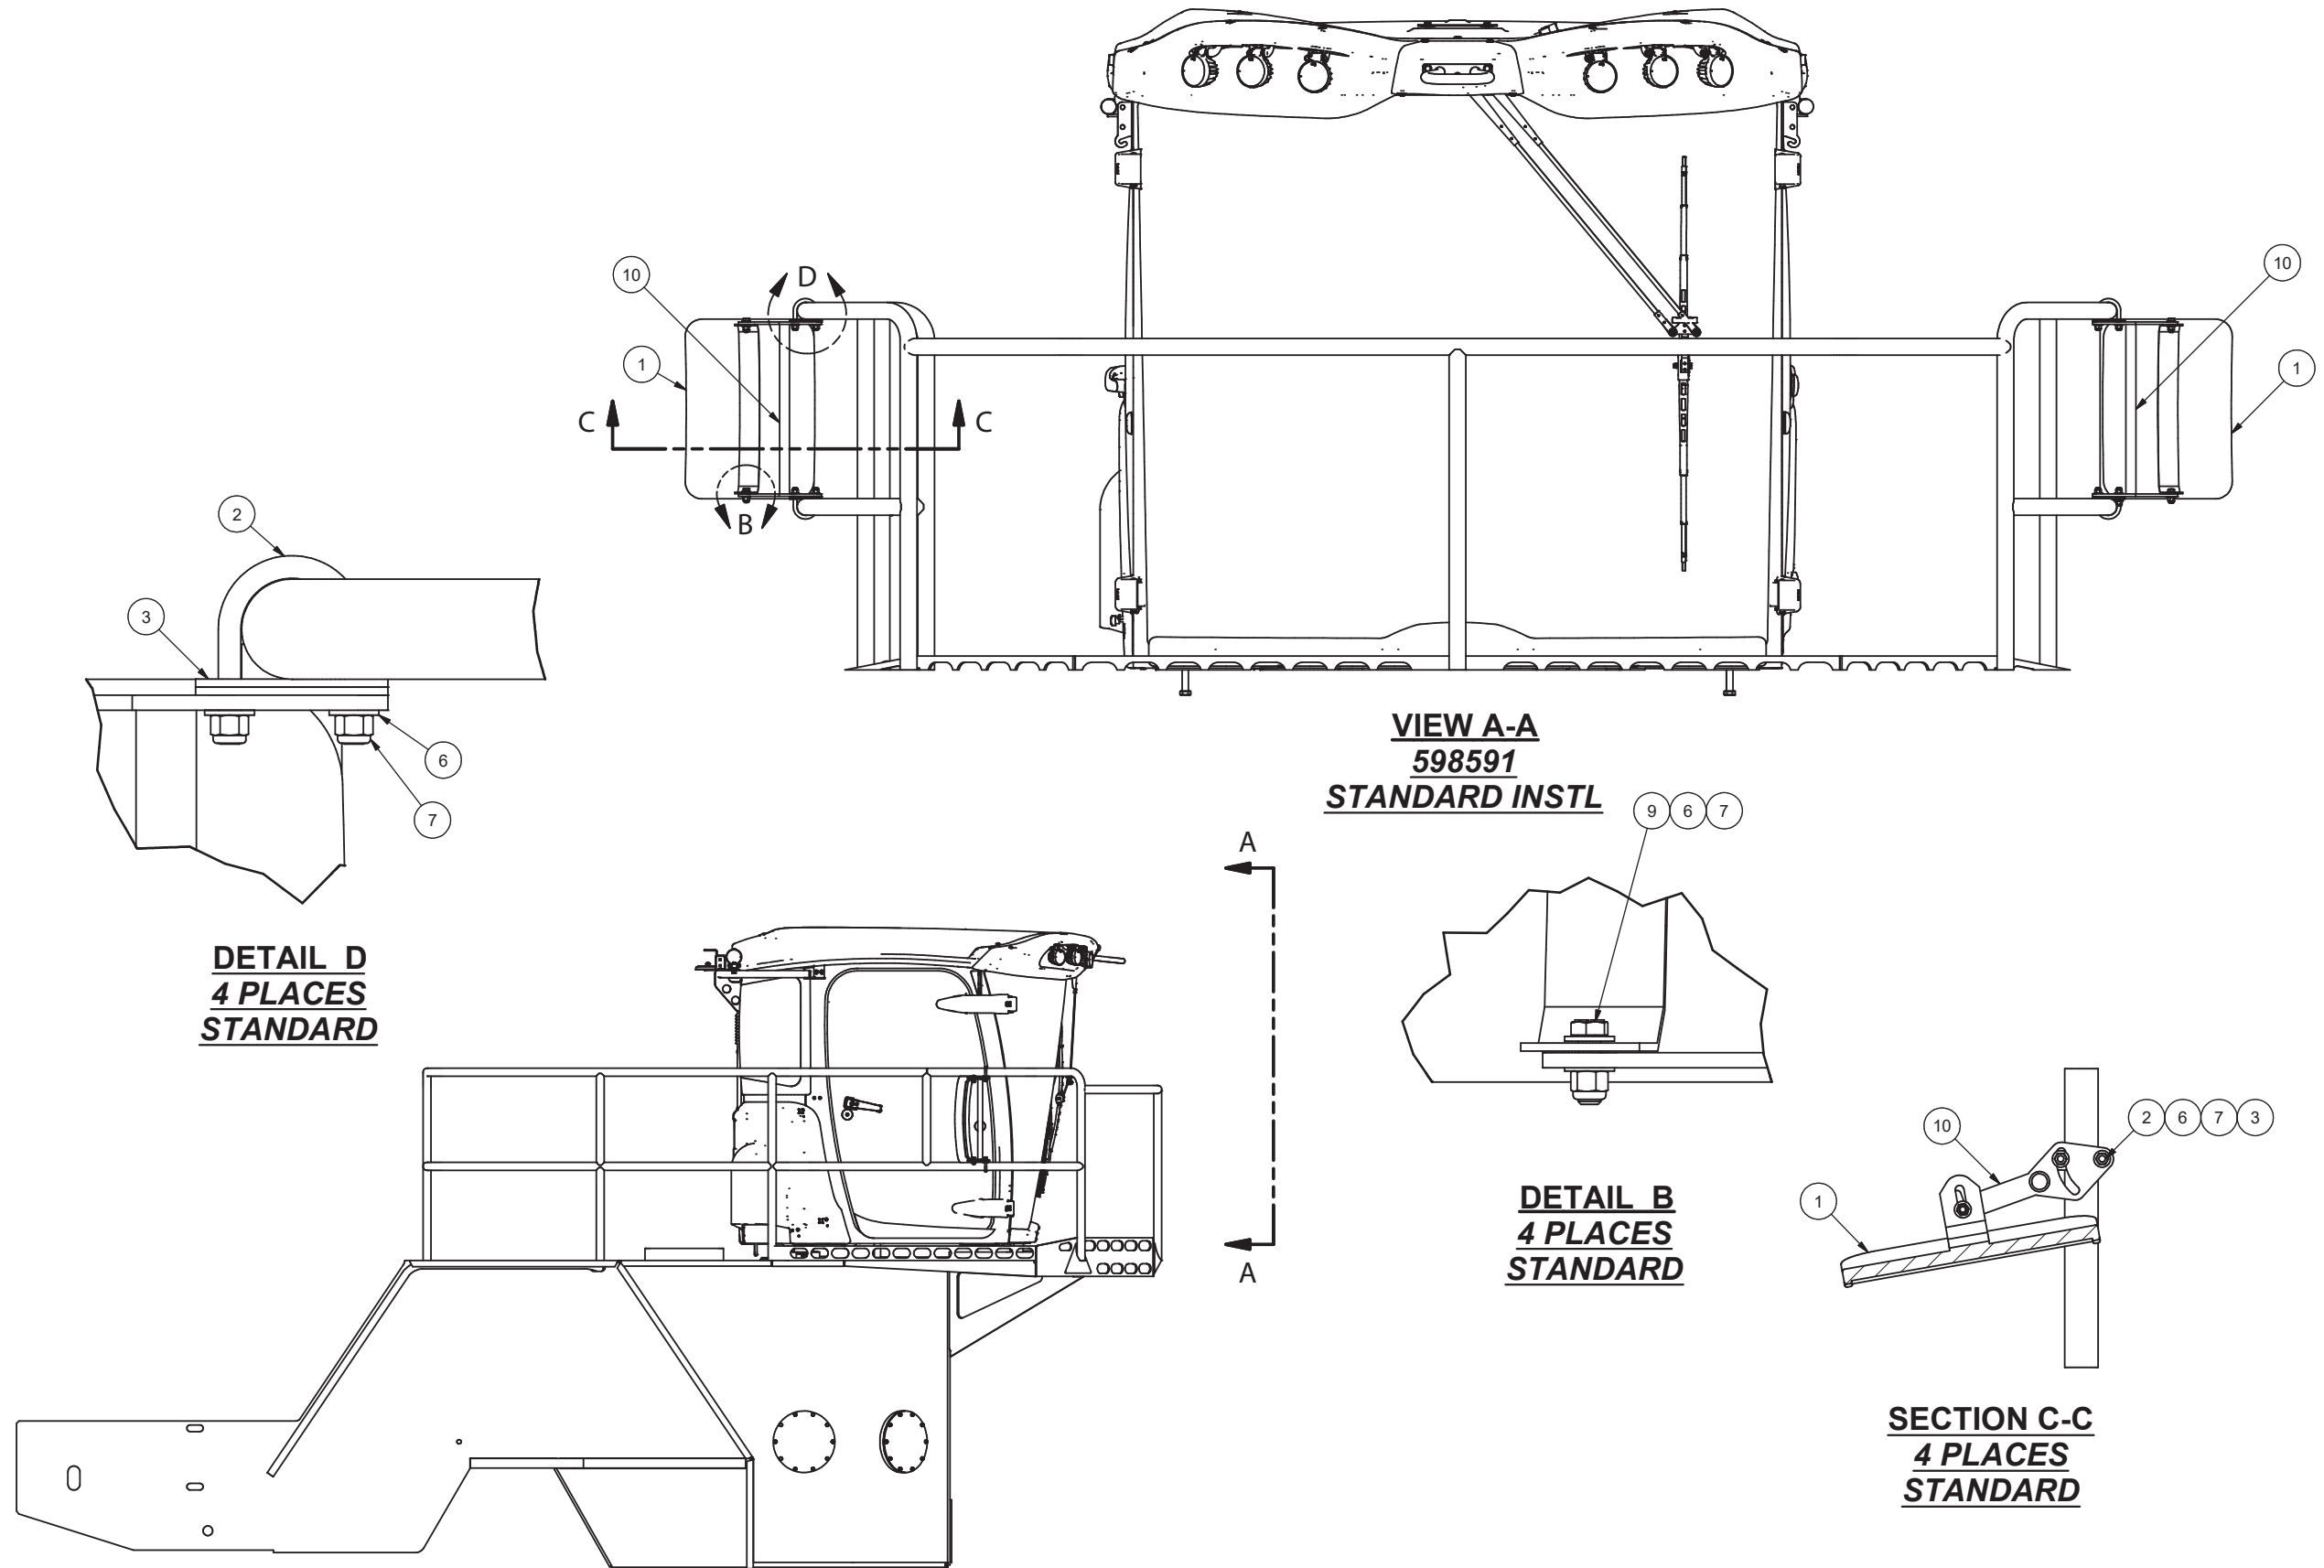

Mirror Installation, Standard

Mirror Installation, Standard

Item	Part No.	Qty	Description	Item	Part No.	Qty	Description
	598591		Mirror Installation, Standard				
1	259109	2	. Mirror	7	R13811191	12	. Locknut
2	259053	4	. U-Bolt	8	-	-	-
3	598597	8	. Spacer, Mirror Bracket	9	221497W	4	. Capscrew
4	-	-	-	10	598594	2	. Bracket, Mirror
5	-	-	-	11	-	-	-
6	221767W	16	. Hard Washer				

DETAIL D
4 PLACES
STANDARD

VIEW A-A
598591
STANDARD INSTL

DETAIL B
4 PLACES
STANDARD

SECTION C-C
4 PLACES
STANDARD