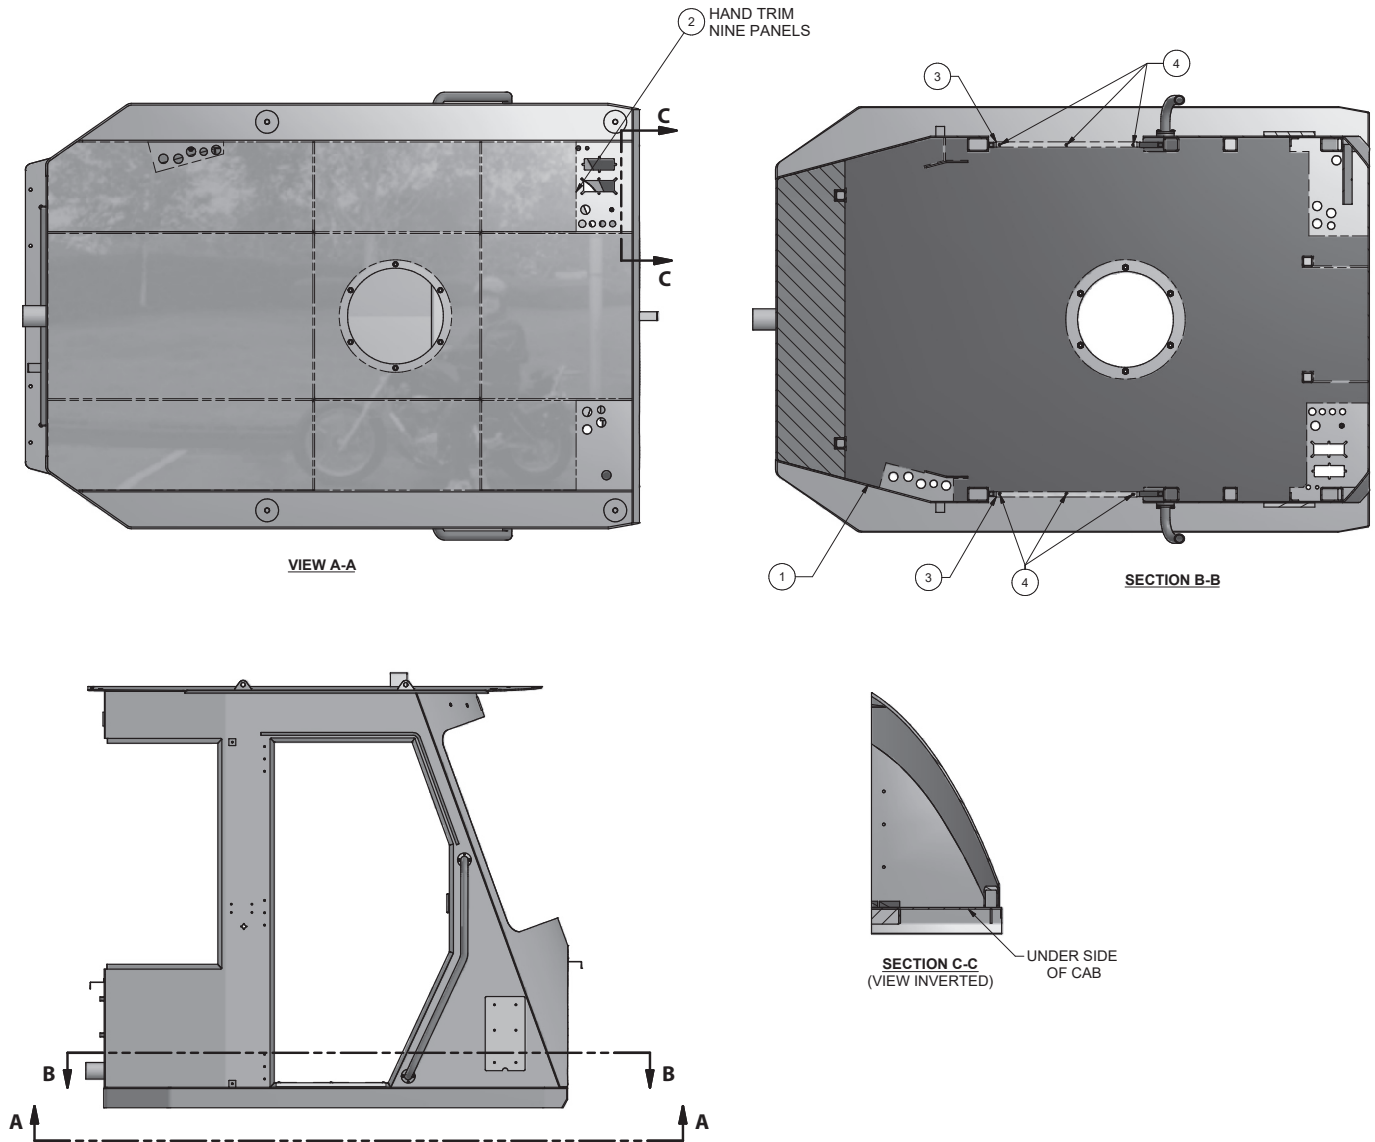

Insulation Installation, Cowl Floor

Item	Part No.	Qty	Description	Item	Part No.	Qty	Description
	<b>598508</b>		<b>Installation, Insulation</b>				
1	598744	1	. Mat, Floor	3	595542	2	. Plate, Threshold
2	587193	4	. Whispermat, Safe & Sound	4	596495	6	. Machine Screw