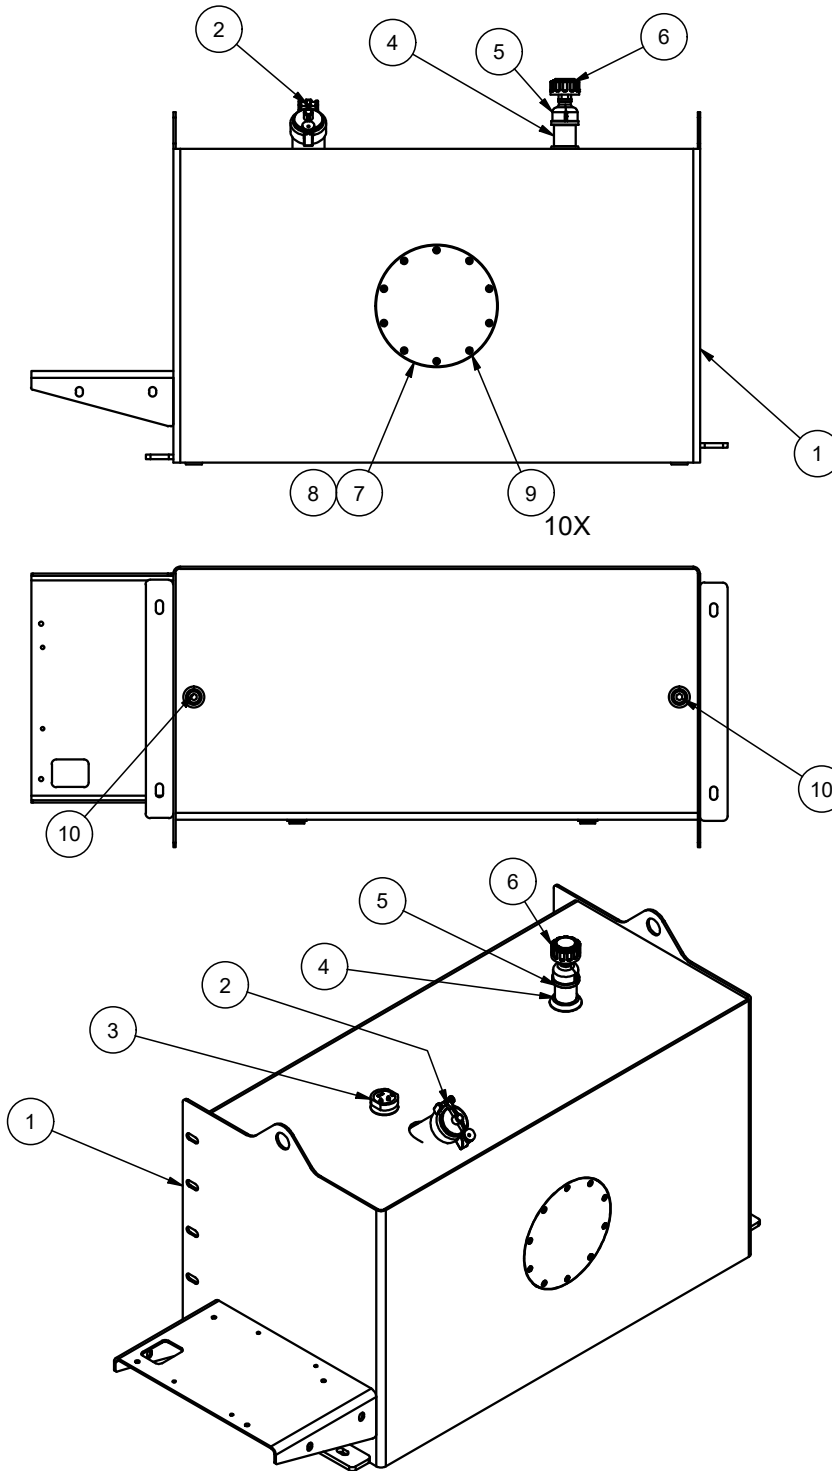

Fuel Tank Assembly

| Item | Part No. | Qty | Description | Item | Part No. | Qty | Description |
|------|---------------|-----|---------------------------|------|---------------|-----|-----------------------------|
| | 598459 | | Fuel Tank Assembly | | | | |
| 1 | 598465 | 1 | . Fuel Tank | 8 | 203496 | 1 | . O-Ring |
| 2 | 587278 | 1 | . Fill Fuel Cap Tank | 9 | *b Y23C-M1016 | 10 | . Capscrew, M10 (Metric) |
| 3 | *a 598971 | 1 | . Sending Unit, Fuel | 9 | *c Y73G-0612 | 10 | . Capscrew, 3/8" (Imperial) |
| 4 | 593922 | 1 | . Pipe Nipple W/Baffle | 10 | R565295 | 2 | . Plug, Magnetic |
| 5 | 592034 | 1 | . Coupling, Reducer | | | | |
| 6 | 600891 | 1 | . Breather | | | | |
| 7 | 591670 | 1 | . Cover Plate | | | | |

*a Torque to 22 In-Lbs
 *b Older units used metric hardware
 *c Newer units use imperial hardware