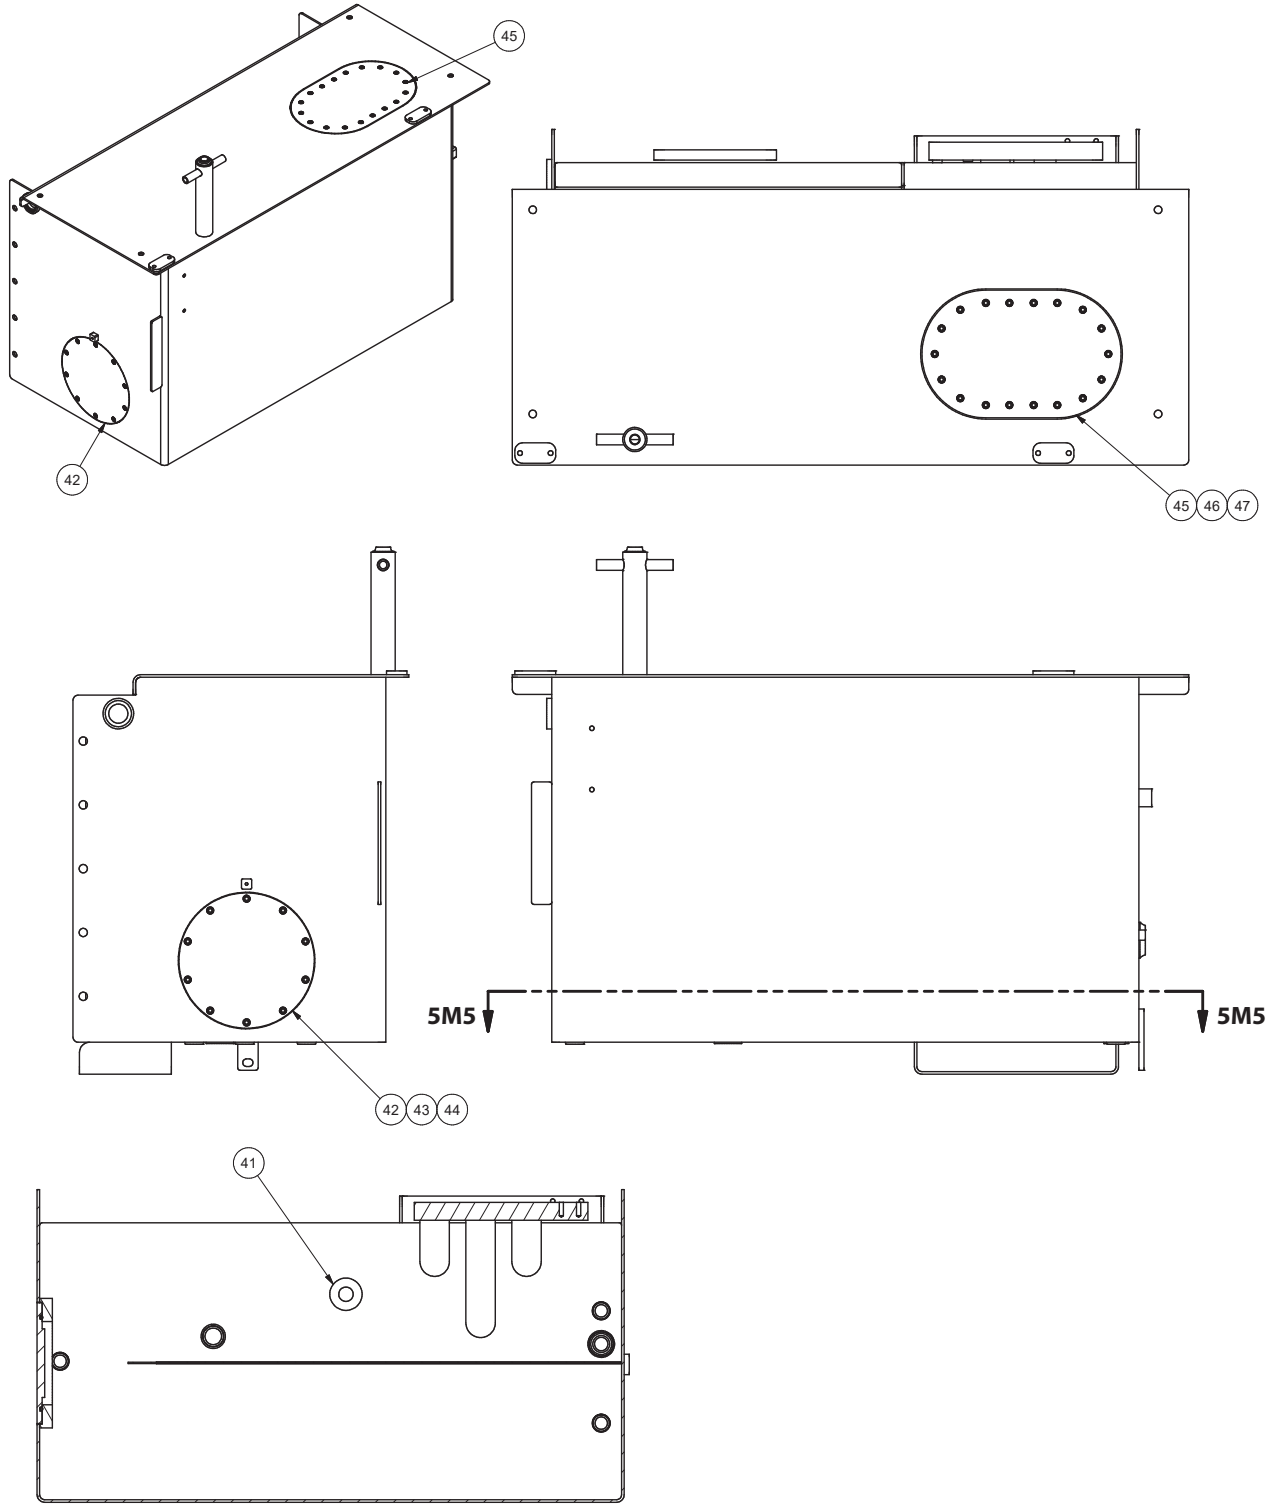

Hydraulic Tank Assembly

SECTION 5M5-5M5

Item	Part No.	Qty	Description	Item	Part No.	Qty	Description
	598458		Hydraulic Tank Assembly				
41	R525293	1	. Magnet, Ceramic	45	592026	1	. Cover, Dirt Box
42	591670	1	. Cover Plate	46	562468	1	. Gasket
43	203496	1	. O-Ring	47	296024W	18	. Capscrew
44	Y23C-M1016	10	. Capscrew				