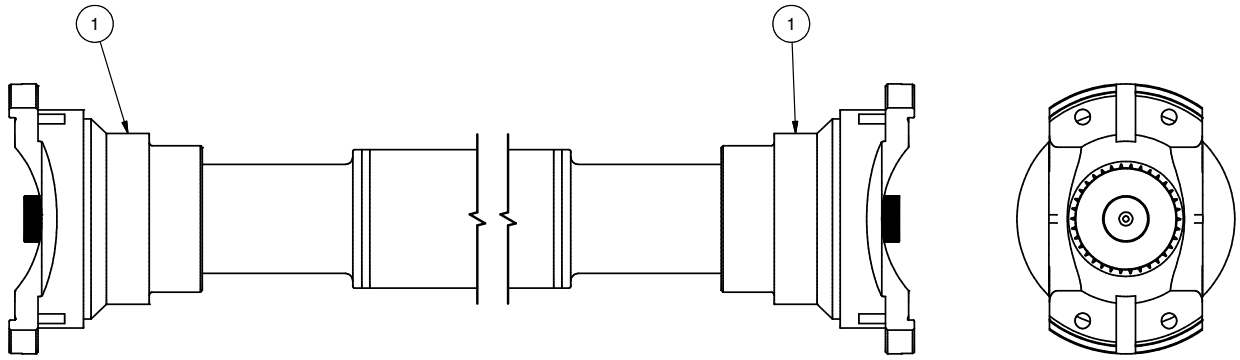

Driveline Assembly

Item	Part No.	Qty	Description
	598446		Driveline Assembly
1	600325	2	. End Yoke, 9C