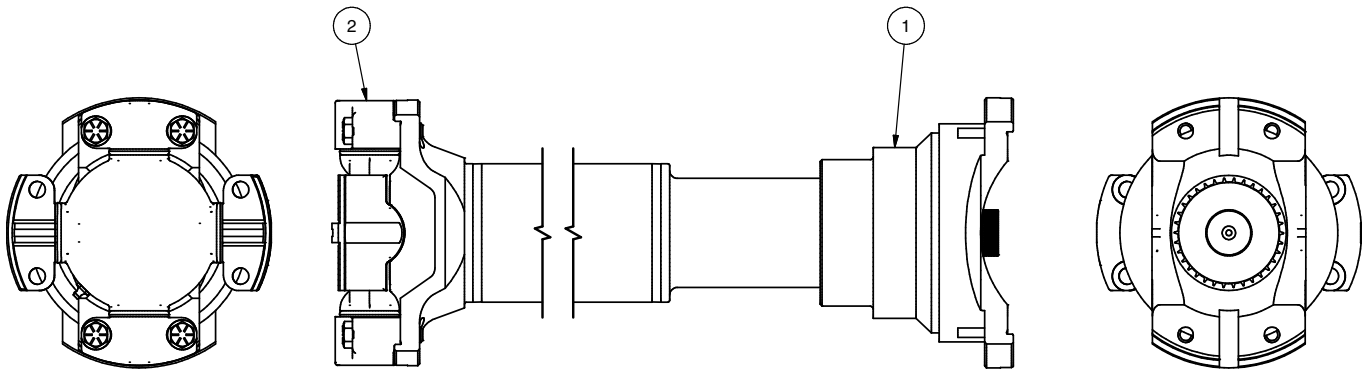

Driveline Assembly

NOTE:
MAXIMUM OPERATING ANGLE 25°

Item	Part No.	Qty	Description
	598445		Driveline Assembly
1	598455	1	. End Yoke, 9C
2	598451	1	. U-Joint, 9C