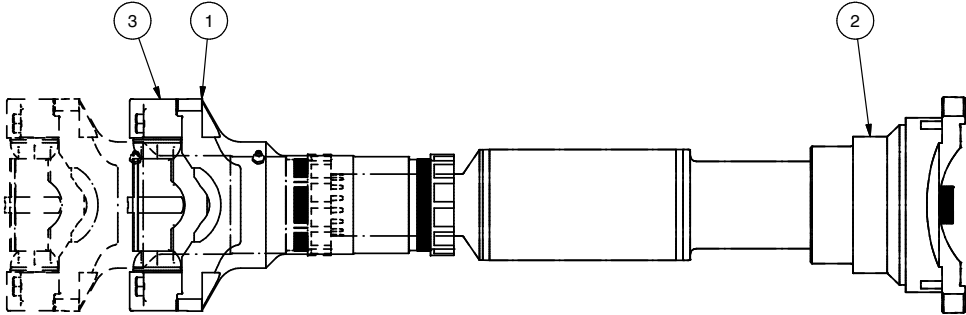

Driveline Assembly

Item	Part No.	Qty	Description
	598444		Driveline Assembly
1	598448	1	. Slip Yoke, 9C
2	600325	1	. End Yoke, 9C
3	598451	1	. U-Joint, 9C