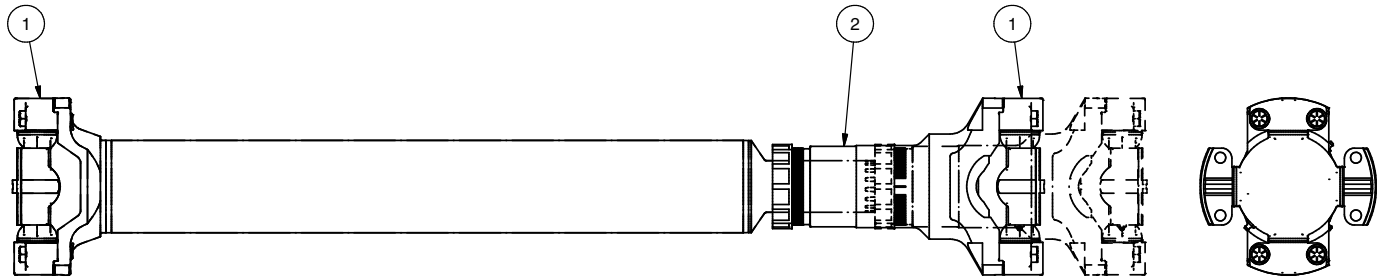

Driveline Assembly

Item	Part No.	Qty	Description
	598443		Driveline Assembly
1	598451	2	. U-Joint, 9C
2	598448	1	. Slip Yoke, 9C