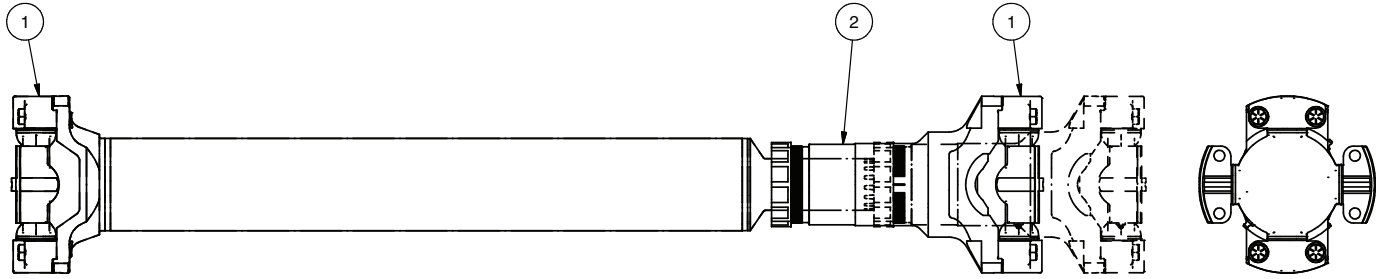

Driveline Assembly

Item	Part No.	Qty	Description
	<b>598442</b>		<b>Driveline Assembly</b>
1	598451	2	. U-Joint, 9C
2	598448	1	. Slip Yoke, 9C