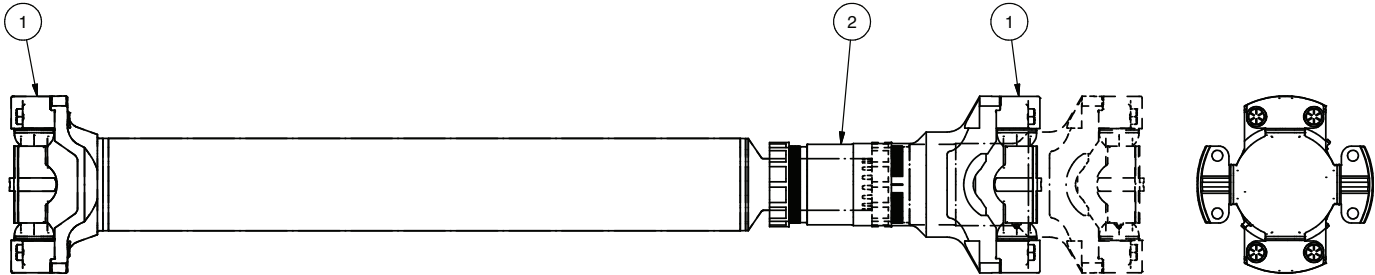

Driveline Assembly

Item	Part No.	Qty	Description
	598441		Driveline Assembly
1	598451	2	. U-Joint, 9C
2	598448	1	. Slip Yoke, 9C