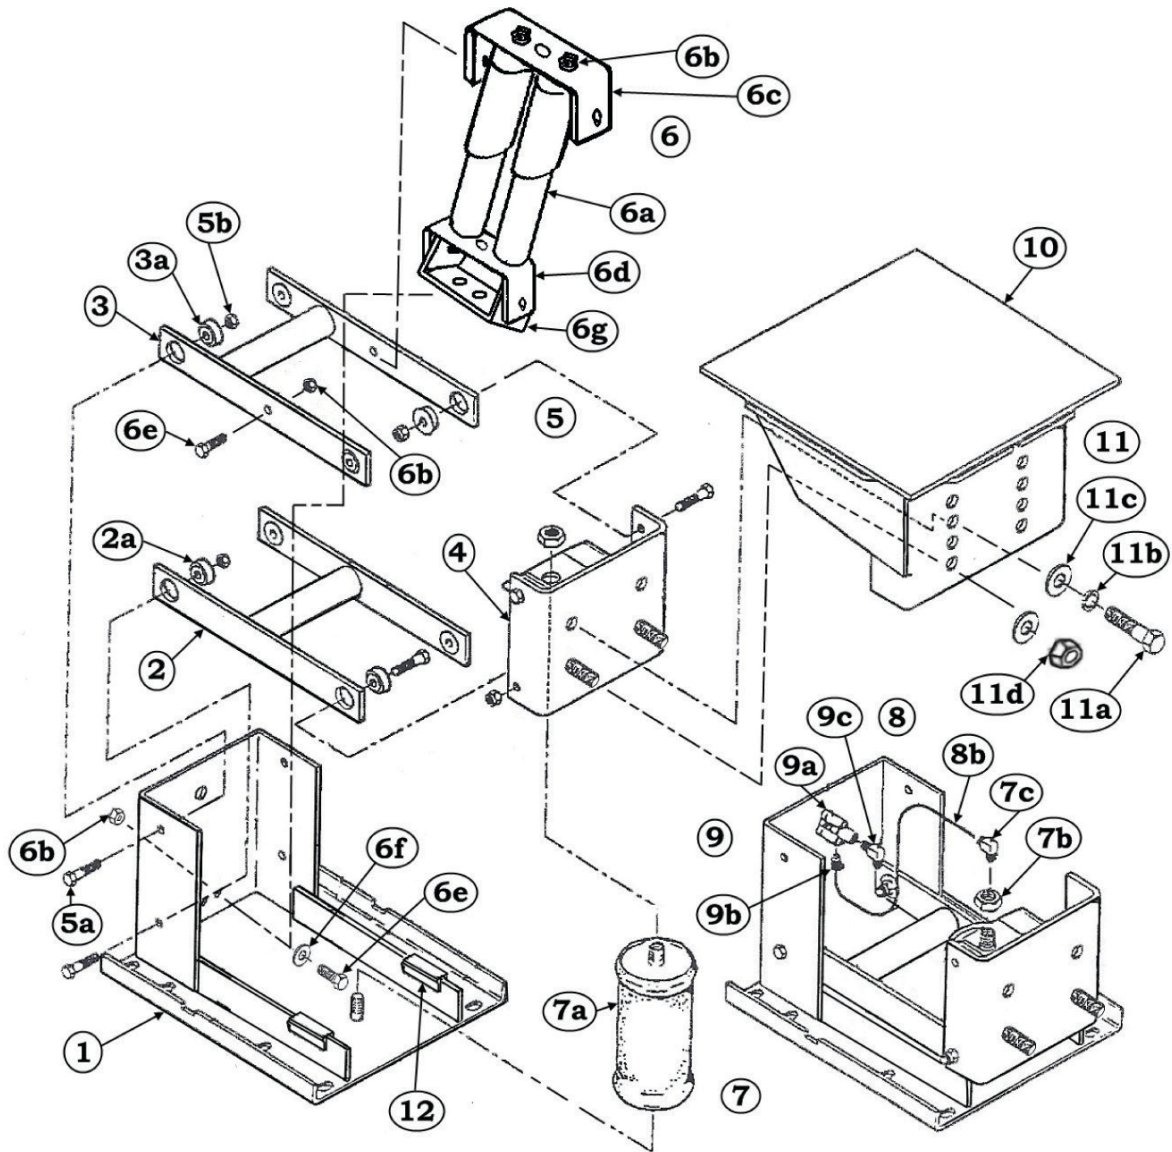

Seat Suspension

Item	Part No.	Qty	Description	Item	Part No.	Qty	Description
	<b>598432</b>		<b>Seat Suspension</b>				
1	588509	1	. Base Frame	7	221309	1	. Air Spring Assembly
2	588510	1	. Lower Arm, W/Bearing	7A	588518	1	. Air Spring
2A	221308	4	. Bearing	7B	-----	1	. Jam Nut, 3/4" NC
3	588511	1	. Upper Arm, W/Bearing	7C	588519	1	. Elbow
3A	221308	4	. Bearing	8	243648	1	. Air Hose
4	588512	1	. Support Bracket	8A	588519	2	. Elbow
5	243647	2	. Suspension, Arm Hardware	8B	588521	1	. Air Hose
5A	-----	4	. Capscrew	9	252384	1	. Air Valve Assembly
5B	-----	4	. Lock Nut, 3/8" NF	9A	588522	1	. Air Valve
6	588513	1	. Shock Absorber Kit	9B	588519	1	. Elbow
6A	588514	2	. Studded Shock Assembly	9C	588524	1	. Elbow
6B	-----	10	. Nut, 3/8" NF	10	599401	1	. Seat Mounting Bracket
6C	588515	1	. Upper Rocker Bar	11	243650	1	. Seat Mounting Bracket Hardware
6D	588516	1	. Lower Rocker Bar	11A	-----	2	. Capscrew 1/2"
6E	-----	6	. Capscrew 3/8" x 1" NF	11B	-----	2	. Washer, Lock 1/2"
6F	-----	4	. Washer, Flat 3/8"	11C	-----	4	. Washer, Flat 1/2"
6G	588517	1	. Shock Kit Mounting Bracket	11D	-----	2	. Nut, Lock 1/2"
				12	228590	2	. Stop, Rubber