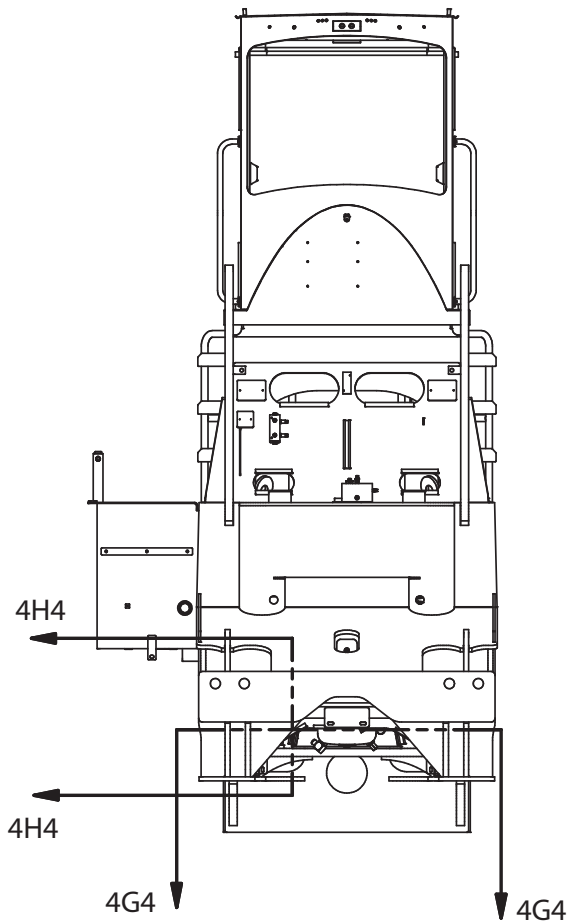

Hydraulic System - Steering, 4WD

Hydraulic System - Steering, 4WD

Item	Part No.	Qty	Description	Item	Part No.	Qty	Description
598289 Hydraulic System - Steering, 4WD							
2.1	598306	2	. Fitting	2.99	598292	1	. Hose Kit
2.2	R833270	4	. Fitting	2.99.1	598307	1	.. Hose Assy
2.3	CLP0100112	14	. Clamp, Hydra-Zorb	2.99.2	598308	1	.. Hose Assy
2.4	231467	2	. Fitting	2.99.3	598309	2	.. Hose Assy
2.5	11759	2	. Kit, Split Flange				
	203443	1	.. O-Ring				

Hydraulic System - Steering, 4WD

ISO PROJECTED VIEW OF 4H4

SECTION 4H4-4H4

SECTION 4G4-4G4
SOME PARTS REMOVED FOR CLARITY