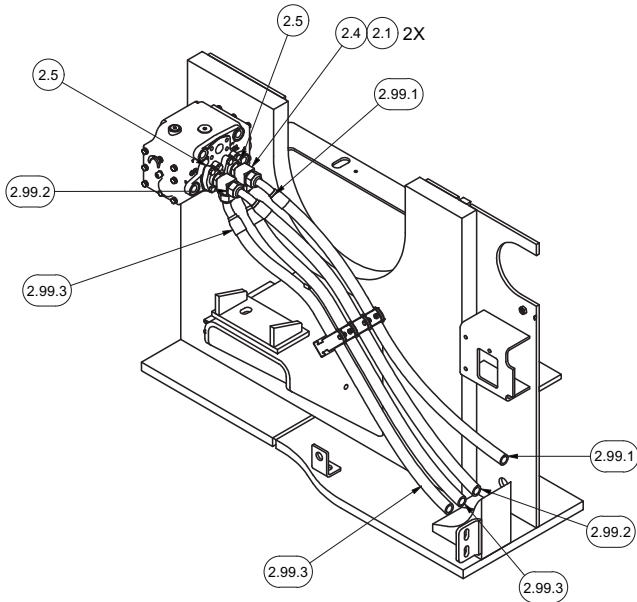

Hydraulic System - Steering, 4WD

Hydraulic System - Steering, 4WD

Item	Part No.	Qty	Description	Item	Part No.	Qty	Description
598289 Hydraulic System - Steering, 4WD							
2.1	598306	2	. Fitting	2.99	598292	1	. Hose Kit
2.2	R833270	4	. Fitting	2.99.1	598307	1	.. Hose Assy
2.3	CLP0100112	14	. Clamp, Hydra-Zorb	2.99.2	598308	1	.. Hose Assy
2.4	231467	2	. Fitting	2.99.3	598309	2	.. Hose Assy
2.5	11759	2	. Kit, Split Flange				
	203443	1	.. O-Ring				

Hydraulic System - Steering, 4WD

ISO PROJECTED VIEW OF 4H4

SECTION 4H4-4H4

SECTION 4G4-4G4
SOME PARTS REMOVED FOR CLARITY