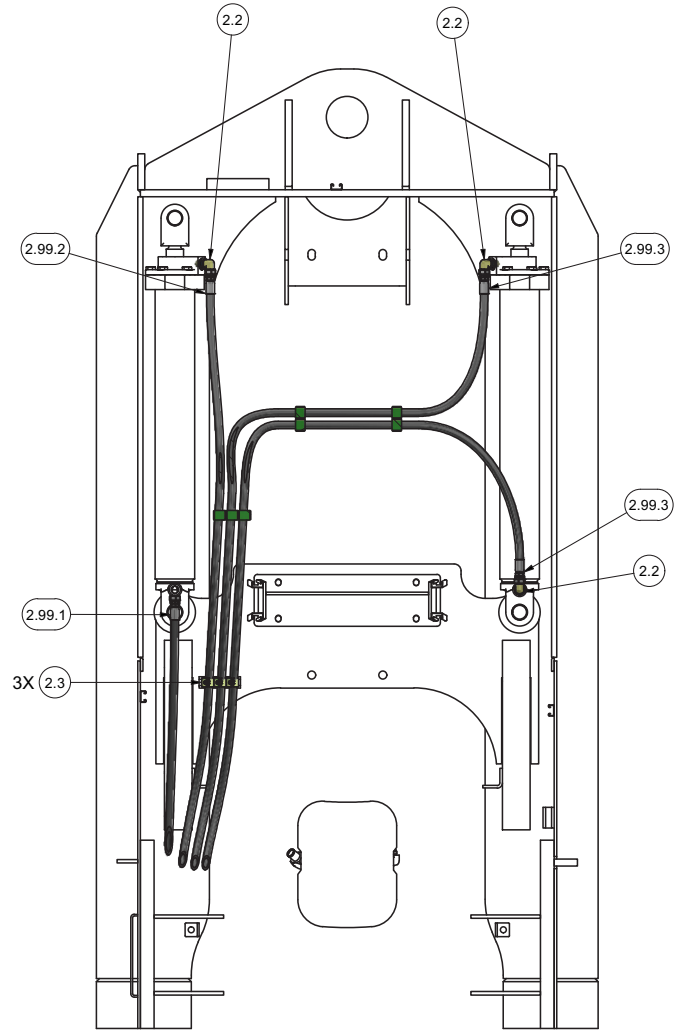

Hydraulic System - Steering, 4WD

Hydraulic System - Steering, 4WD

Item	Part No.	Qty	Description	Item	Part No.	Qty	Description
598289 Hydraulic System - Steering, 4WD							
2.1	598306	2	. Fitting	2.99	598292	1	. Hose Kit
2.2	R833270	4	. Fitting	2.99.1	598307	1	.. Hose Assy
2.3	CLP0100112	14	. Clamp, Hydra-Zorb	2.99.2	598308	1	.. Hose Assy
2.4	231467	2	. Fitting	2.99.3	598309	2	.. Hose Assy
2.5	11759	2	. Kit, Split Flange				
	203443	1	.. O-Ring				

Hydraulic System - Steering, 4WD

ISO PROJECTED VIEW OF 4H4

SECTION 4H4-4H4

SECTION 4G4-4G4
SOME PARTS REMOVED FOR CLARITY