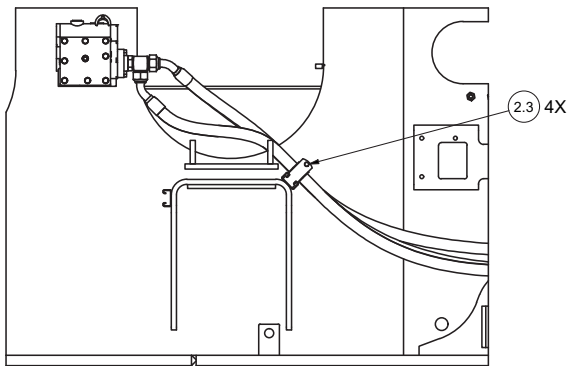

Hydraulic System - Steering, 4WD

Hydraulic System - Steering, 4WD

Item	Part No.	Qty	Description	Item	Part No.	Qty	Description
598289 Hydraulic System - Steering, 4WD							
2.1	598306	2	. Fitting	2.99	598292	1	. Hose Kit
2.2	R833270	4	. Fitting	2.99.1	598307	1	.. Hose Assy
2.3	CLP0100112	14	. Clamp, Hydra-Zorb	2.99.2	598308	1	.. Hose Assy
2.4	231467	2	. Fitting	2.99.3	598309	2	.. Hose Assy
2.5	11759	2	. Kit, Split Flange				
	203443	1	.. O-Ring				

Hydraulic System - Steering, 4WD

ISO PROJECTED VIEW OF 4H4

SECTION 4H4-4H4

SECTION 4G4-4G4
SOME PARTS REMOVED FOR CLARITY