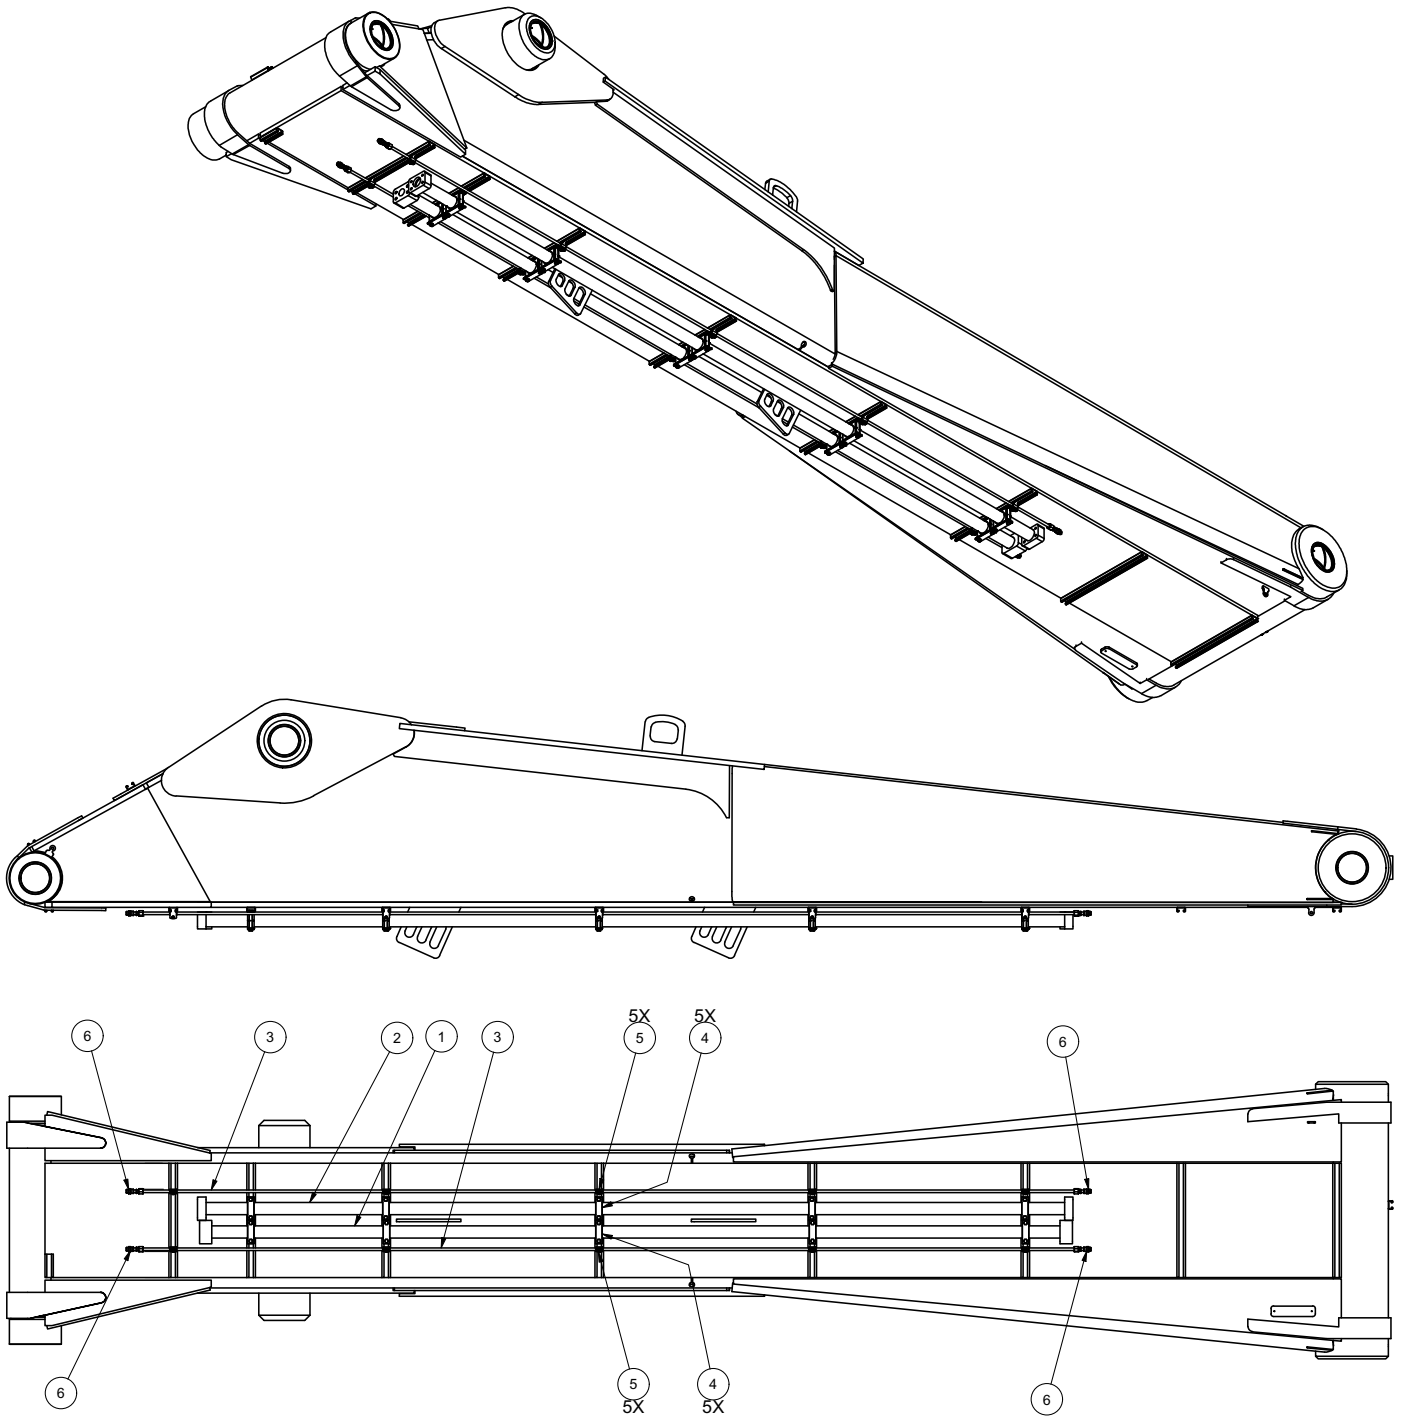

Hydraulic System - Boom

Item	Part No.	Qty	Description	Item	Part No.	Qty	Description
	598260		Hydraulic System Boom				
1	600879	1	. Tube	4	601085	10	. Clamp
2	600880	1	. Tube	5	231251	10	. Clamp
3	598268	2	. Assembly, Tube	6	R833653	4	. Fitting