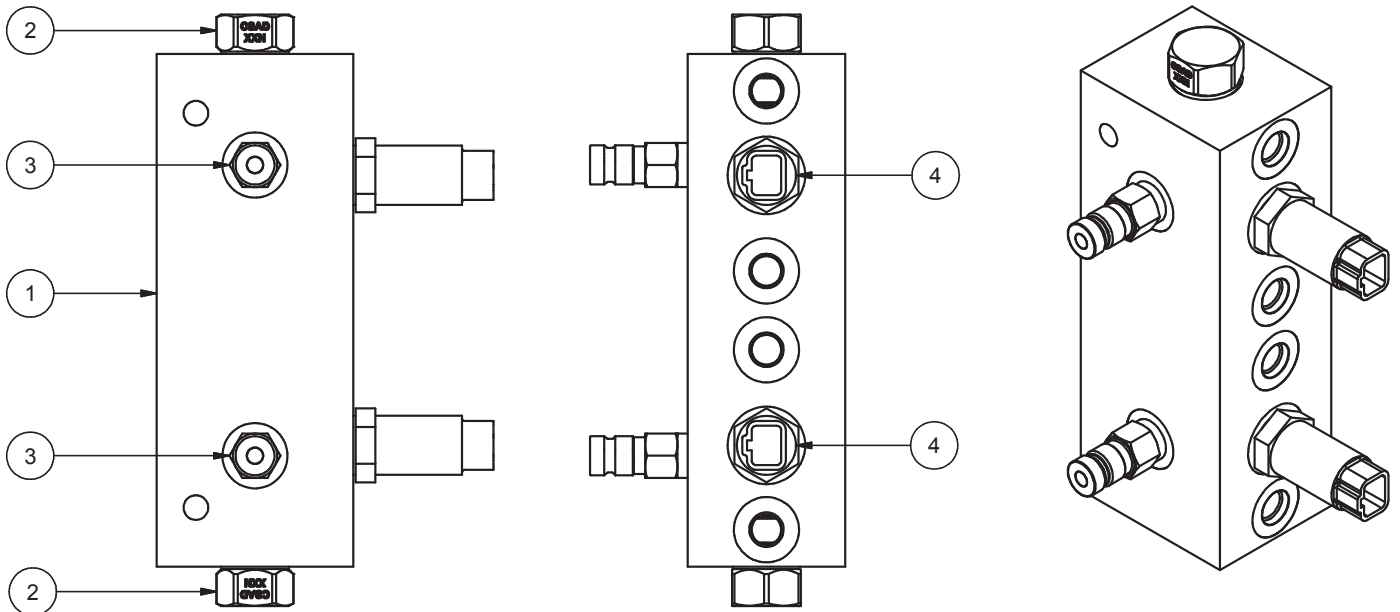

Manifold Assembly, LS

TORQUE ITEM 2 TO 30-35 FT-LBS

Item	Part No.	Qty	Description	Item	Part No.	Qty	Description
	<b>598198</b>		<b>Manifold Assembly, LS</b>				
1	598199	1	. Manifold	3	R14040	2	. Coupler, Male
2	232515	2	. Cartridge, Valve	4	598153	2	. Transducer, Pressure
	242101	1	.. Seal Kit				