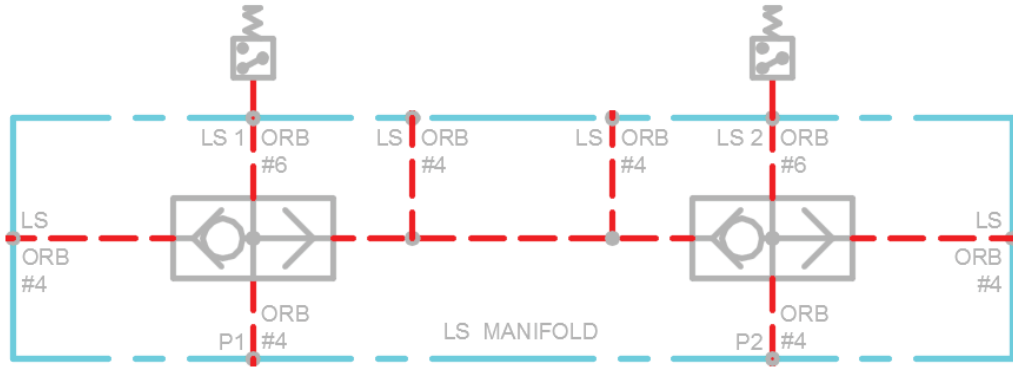

Manifold Assembly, LS

TORQUE ITEM 2 TO 30-35 FT-LBS

Item	Part No.	Qty	Description	Item	Part No.	Qty	Description
	<b>598198</b>		<b>Manifold Assembly, LS</b>				
1	598199	1	. Manifold	3	R14040	2	. Coupler, Male
2	232515	2	. Cartridge, Valve	4	598153	2	. Transducer, Pressure
	242101	1	.. Seal Kit				