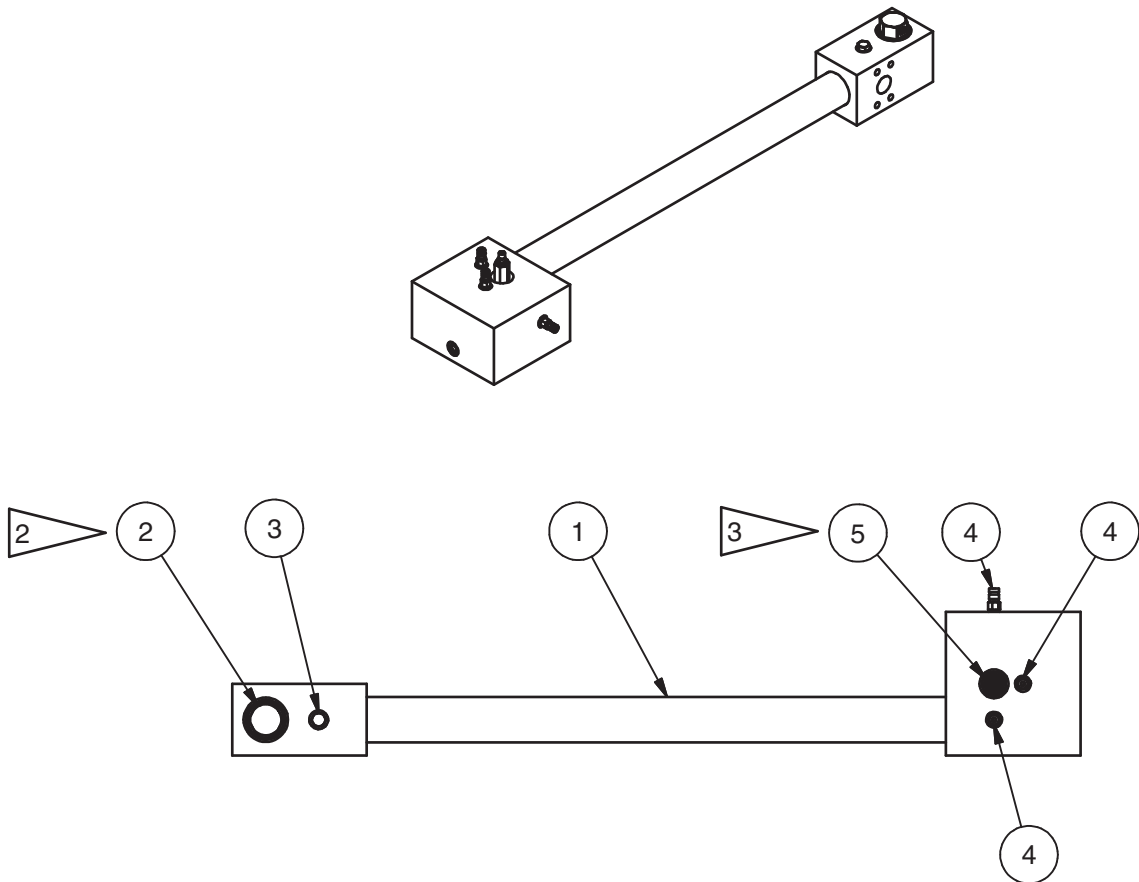

Pressure Rail Assembly

NOTES:

-  TORQUE TO 350-375 FT-LBS
-  TORQUE TO 30-35 FT-LBS

Item	Part No.	Qty	Description	Item	Part No.	Qty	Description
	598193		Pressure Rail Assembly				
1	598192	1	. Pressure Rail	3	212762	1	. Fitting
2	245813	1	. Cartridge, Valve	4	R14040	3	. Coupler, Male
	251394	1	.. Seal Kit	5	245790-020	1	. Cartridge, Valve