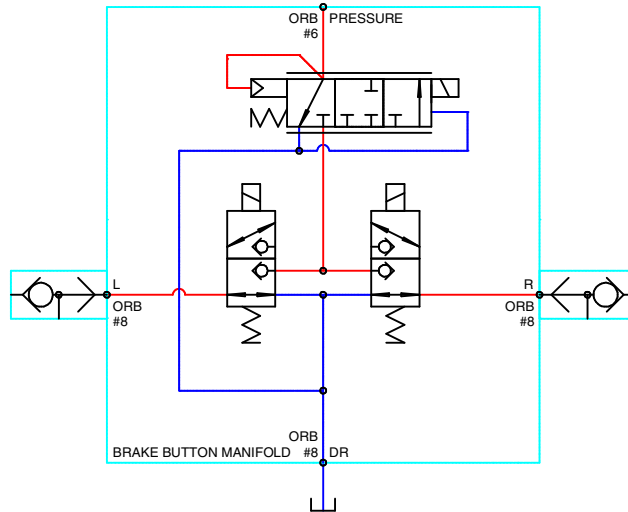

Manifold Assembly, Brake Buttons

NOTES:

1 TORQUE VALVES TO 30-35 FT-LBS

Item	Part No.	Qty	Description	Item	Part No.	Qty	Description
	598131		Manifold Assembly				
1	598132	1	. Manifold	4	227468	2	. Fitting
2	256262	2	. Valve	5	R14040	1	. Coupler, Male
	254539	1	.. Seal Kit	6	598133	1	. Valve
3	245031	2	. Shuttle Valve		599645	1	.. Seal Kit