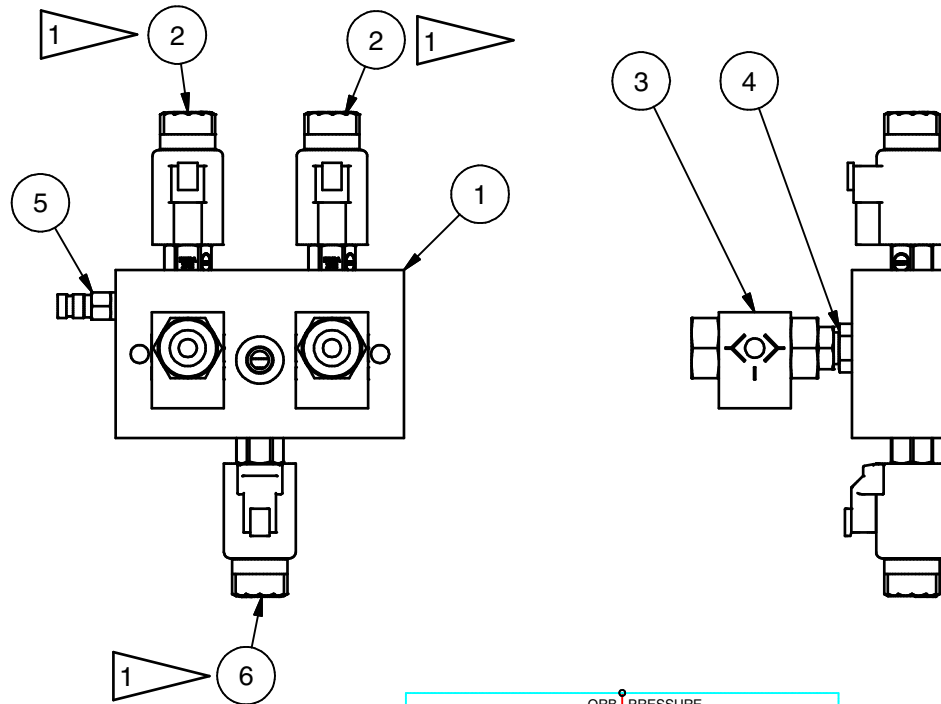

Manifold Assembly, Brake Buttons

NOTES:

1 TORQUE VALVES TO 30-35 FT-LBS

Item	Part No.	Qty	Description	Item	Part No.	Qty	Description
	598131		Manifold Assembly				
1	598132	1	. Manifold	4	227468	2	. Fitting
2	256262	2	. Valve	5	R14040	1	. Coupler, Male
	254539	1	.. Seal Kit	6	598133	1	. Valve
3	245031	2	. Shuttle Valve		599645	1	.. Seal Kit