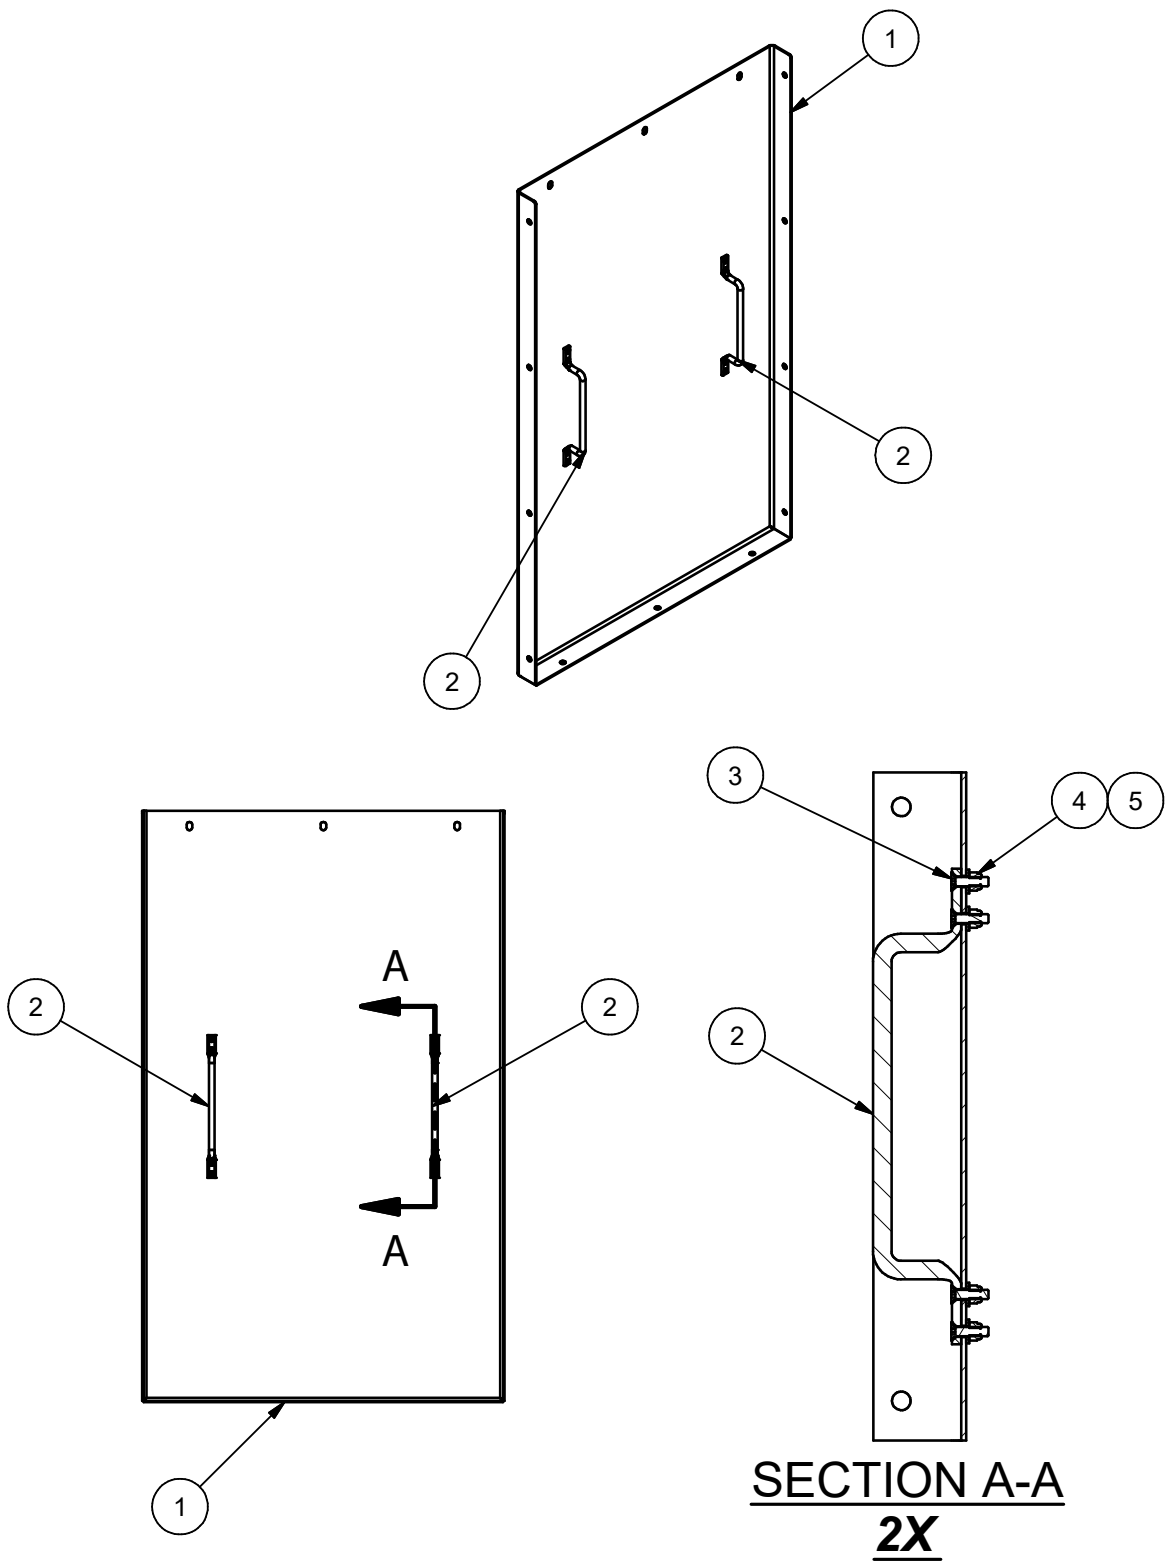

Panel Assembly

Item	Part No.	Qty	Description	Item	Part No.	Qty	Description
	598103		Panel Assembly				
1	598104	1	. Plate, Panel	4	15113W	8	. Locknut
2	200304	2	. Handle, Hand Grip	5	221763W	8	. Washer
3	Y09G-0416	8	. Capscrew				