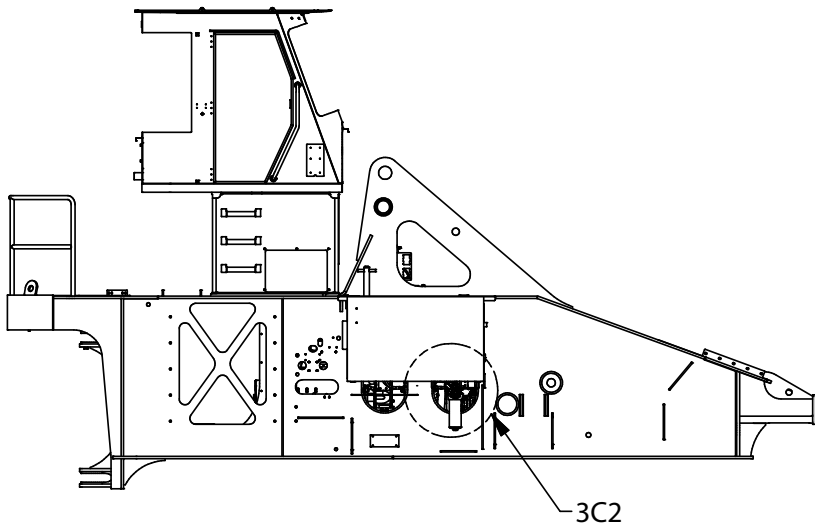

Hydraulic System - Steering, Common

Hydraulic System - Steering, Common

Item	Part No.	Qty	Description	Item	Part No.	Qty	Description
598075 Hydraulic System - Steering, Common							
1.1	* 234990	1	. Steering Flow Amplifier	1.19	23390	1	. Kit, Split Flange
1.2	* 587385	1	. High Pressure Filter		203523	1	.. O-Ring
1.3	* 598294	2	. Manifold Assembly		209539	2	.. Clamp Half
1.4	211693	1	. Fitting	1.20	210709	1	. Fitting
1.5	216042	4	. T-Bolt Clamp	1.21	R13811432	11	. Washer
1.6	229449	1	. Kit, Split Flange	1.22	R13811052	3	. Capscrew
	203446	1	.. O-Ring	1.23	596261	4	. Stud
	225328	2	.. Clamp Half	1.24	221767W	4	. Washer
	230961	4	.. Capscrew	1.25	302401W	4	. Locknut
1.7	231441	5	. Fitting	1.26	R833112	2	. Fitting
1.8	R833207	1	. Fitting	1.27	209536	4	. Clamp Half
1.9	594503	2	. Kit, Split Flange	1.28	203446	2	. O-Ring
1.10	594443	1	. Fitting	1.29	221532W	8	. Capscrew
1.11	599972	1	. Fitting	1.99	598290	1	. Hose Kit
1.12	11740	1	. Kit, Split Flange	1.99.1	201440-40	1	.. Hose Suction
	203446	1	.. O-Ring	1.99.2	598303	1	.. Hose Assy
1.13	231248	1	. Clamp	1.99.3	599973	1	.. Hose Assy
1.14	R833276	1	. Fitting	1.99.4	598300	1	.. Hose Assy
1.15	11759	1	. Kit, Split Flange	1.99.5	598299	1	.. Hose Assy
	203443	1	.. O-Ring	1.99.6	242263	1	.. Hose Assy
1.16	231251	1	. Clamp	1.99.7	235535	1	.. Hose Assy
1.17	231439	1	. Fitting	1.99.8	598298	1	.. Hose Assy
1.18	R833400	1	. Fitting				

* See Separate Coverage

Hydraulic System - Steering, Common

**SECTION 3A2-3A2
POWER UNIT REMOVED
FROM VIEW FOR CLARITY**

**SECTION 3B2-3B2
STRG/ POWER UNIT CONNECTIONS**

**DETAIL 3C2
STEERING FILTER**

PROJECTED VIEW OF 3D3

**DETAIL 3D3
STEERING FLOW AMP**

PROJECTED VIEW OF 3D3