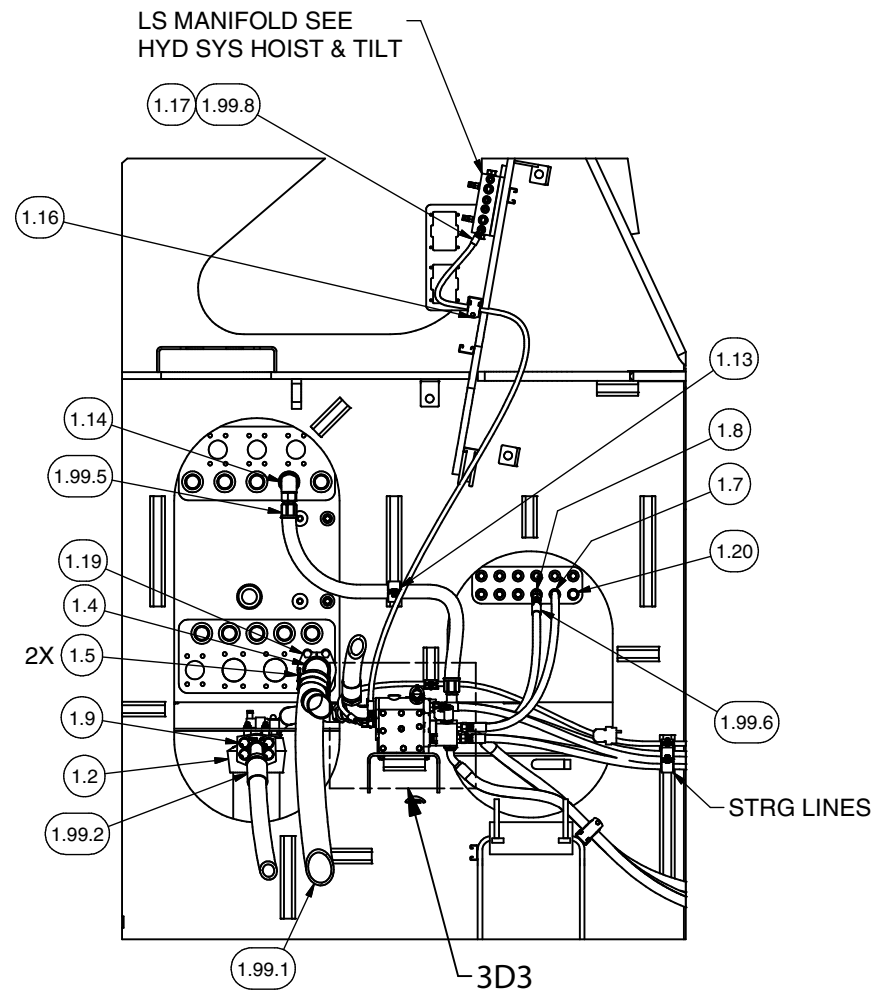

Hydraulic System - Steering, Common

Hydraulic System - Steering, Common

Item	Part No.	Qty	Description	Item	Part No.	Qty	Description
598075 Hydraulic System - Steering, Common							
1.1	* 234990	1	. Steering Flow Amplifier	1.19	23390	1	. Kit, Split Flange
1.2	* 587385	1	. High Pressure Filter		203523	1	.. O-Ring
1.3	* 598294	2	. Manifold Assembly		209539	2	.. Clamp Half
1.4	211693	1	. Fitting	1.20	210709	1	. Fitting
1.5	216042	4	. T-Bolt Clamp	1.21	R13811432	11	. Washer
1.6	229449	1	. Kit, Split Flange	1.22	R13811052	3	. Capscrew
	203446	1	.. O-Ring	1.23	596261	4	. Stud
	225328	2	.. Clamp Half	1.24	221767W	4	. Washer
	230961	4	.. Capscrew	1.25	302401W	4	. Locknut
1.7	231441	5	. Fitting	1.26	R833112	2	. Fitting
1.8	R833207	1	. Fitting	1.27	209536	4	. Clamp Half
1.9	594503	2	. Kit, Split Flange	1.28	203446	2	. O-Ring
1.10	594443	1	. Fitting	1.29	221532W	8	. Capscrew
1.11	599972	1	. Fitting	1.99	598290	1	. Hose Kit
1.12	11740	1	. Kit, Split Flange	1.99.1	201440-40	1	.. Hose Suction
	203446	1	.. O-Ring	1.99.2	598303	1	.. Hose Assy
1.13	231248	1	. Clamp	1.99.3	599973	1	.. Hose Assy
1.14	R833276	1	. Fitting	1.99.4	598300	1	.. Hose Assy
1.15	11759	1	. Kit, Split Flange	1.99.5	598299	1	.. Hose Assy
	203443	1	.. O-Ring	1.99.6	242263	1	.. Hose Assy
1.16	231251	1	. Clamp	1.99.7	235535	1	.. Hose Assy
1.17	231439	1	. Fitting	1.99.8	598298	1	.. Hose Assy
1.18	R833400	1	. Fitting				

* See Separate Coverage

Hydraulic System - Steering, Common

**SECTION 3A2-3A2
POWER UNIT REMOVED
FROM VIEW FOR CLARITY**

**SECTION 3B2-3B2
STRG/ POWER UNIT CONNECTIONS**

**DETAIL 3C2
STEERING FILTER**

PROJECTED VIEW OF 3D3

**DETAIL 3D3
STEERING FLOW AMP**

PROJECTED VIEW OF 3D3