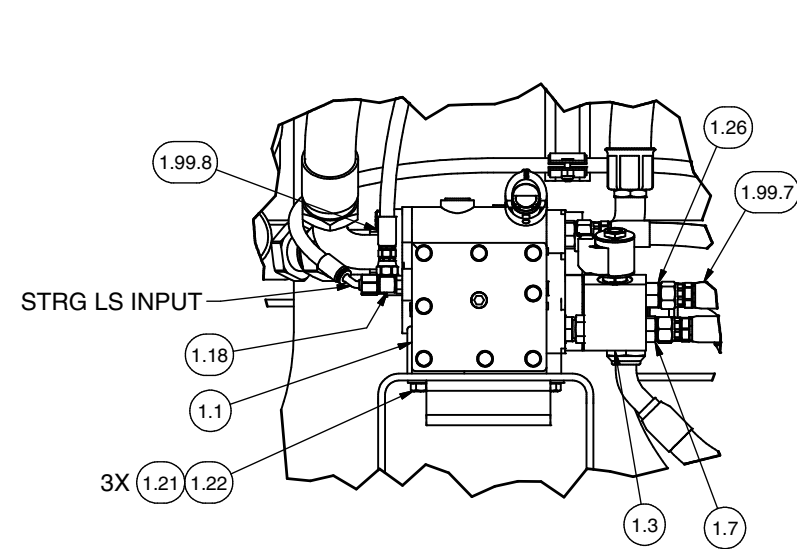

Hydraulic System - Steering, Common

Hydraulic System - Steering, Common

Item	Part No.	Qty	Description	Item	Part No.	Qty	Description
598075 Hydraulic System - Steering, Common							
1.1	* 234990	1	. Steering Flow Amplifier	1.19	23390	1	. Kit, Split Flange
1.2	* 587385	1	. High Pressure Filter		203523	1	.. O-Ring
1.3	* 598294	2	. Manifold Assembly		209539	2	.. Clamp Half
1.4	211693	1	. Fitting	1.20	210709	1	. Fitting
1.5	216042	4	. T-Bolt Clamp	1.21	R13811432	11	. Washer
1.6	229449	1	. Kit, Split Flange	1.22	R13811052	3	. Capscrew
	203446	1	.. O-Ring	1.23	596261	4	. Stud
	225328	2	.. Clamp Half	1.24	221767W	4	. Washer
	230961	4	.. Capscrew	1.25	302401W	4	. Locknut
1.7	231441	5	. Fitting	1.26	R833112	2	. Fitting
1.8	R833207	1	. Fitting	1.27	209536	4	. Clamp Half
1.9	594503	2	. Kit, Split Flange	1.28	203446	2	. O-Ring
1.10	594443	1	. Fitting	1.29	221532W	8	. Capscrew
1.11	599972	1	. Fitting	1.99	598290	1	. Hose Kit
1.12	11740	1	. Kit, Split Flange	1.99.1	201440-40	1	.. Hose Suction
	203446	1	.. O-Ring	1.99.2	598303	1	.. Hose Assy
1.13	231248	1	. Clamp	1.99.3	599973	1	.. Hose Assy
1.14	R833276	1	. Fitting	1.99.4	598300	1	.. Hose Assy
1.15	11759	1	. Kit, Split Flange	1.99.5	598299	1	.. Hose Assy
	203443	1	.. O-Ring	1.99.6	242263	1	.. Hose Assy
1.16	231251	1	. Clamp	1.99.7	235535	1	.. Hose Assy
1.17	231439	1	. Fitting	1.99.8	598298	1	.. Hose Assy
1.18	R833400	1	. Fitting				

* See Separate Coverage

Hydraulic System - Steering, Common

**SECTION 3A2-3A2
POWER UNIT REMOVED
FROM VIEW FOR CLARITY**

**SECTION 3B2-3B2
STRG/ POWER UNIT CONNECTIONS**

**DETAIL 3C2
STEERING FILTER**

PROJECTED VIEW OF 3D3

**DETAIL 3D3
STEERING FLOW AMP**

PROJECTED VIEW OF 3D3