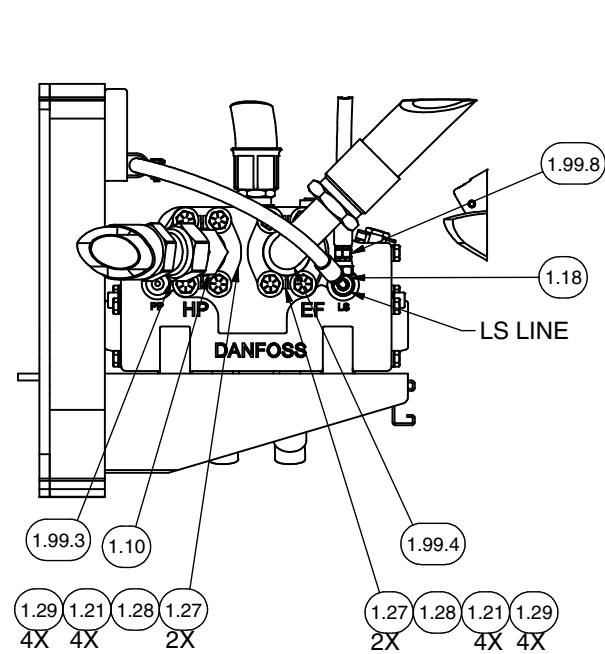

Hydraulic System - Steering, Common

Hydraulic System - Steering, Common

Item	Part No.	Qty	Description	Item	Part No.	Qty	Description
598075 Hydraulic System - Steering, Common							
1.1	* 234990	1	. Steering Flow Amplifier	1.19	23390	1	. Kit, Split Flange
1.2	* 587385	1	. High Pressure Filter		203523	1	.. O-Ring
1.3	* 598294	2	. Manifold Assembly		209539	2	.. Clamp Half
1.4	211693	1	. Fitting	1.20	210709	1	. Fitting
1.5	216042	4	. T-Bolt Clamp	1.21	R13811432	11	. Washer
1.6	229449	1	. Kit, Split Flange	1.22	R13811052	3	. Capscrew
	203446	1	.. O-Ring	1.23	596261	4	. Stud
	225328	2	.. Clamp Half	1.24	221767W	4	. Washer
	230961	4	.. Capscrew	1.25	302401W	4	. Locknut
1.7	231441	5	. Fitting	1.26	R833112	2	. Fitting
1.8	R833207	1	. Fitting	1.27	209536	4	. Clamp Half
1.9	594503	2	. Kit, Split Flange	1.28	203446	2	. O-Ring
1.10	594443	1	. Fitting	1.29	221532W	8	. Capscrew
1.11	599972	1	. Fitting	1.99	598290	1	. Hose Kit
1.12	11740	1	. Kit, Split Flange	1.99.1	201440-40	1	.. Hose Suction
	203446	1	.. O-Ring	1.99.2	598303	1	.. Hose Assy
1.13	231248	1	. Clamp	1.99.3	599973	1	.. Hose Assy
1.14	R833276	1	. Fitting	1.99.4	598300	1	.. Hose Assy
1.15	11759	1	. Kit, Split Flange	1.99.5	598299	1	.. Hose Assy
	203443	1	.. O-Ring	1.99.6	242263	1	.. Hose Assy
1.16	231251	1	. Clamp	1.99.7	235535	1	.. Hose Assy
1.17	231439	1	. Fitting	1.99.8	598298	1	.. Hose Assy
1.18	R833400	1	. Fitting				

* See Separate Coverage

Hydraulic System - Steering, Common

**SECTION 3A2-3A2
POWER UNIT REMOVED
FROM VIEW FOR CLARITY**

**SECTION 3B2-3B2
STRG/ POWER UNIT CONNECTIONS**

**DETAIL 3C2
STEERING FILTER**

PROJECTED VIEW OF 3D3

**DETAIL 3D3
STEERING FLOW AMP**

PROJECTED VIEW OF 3D3