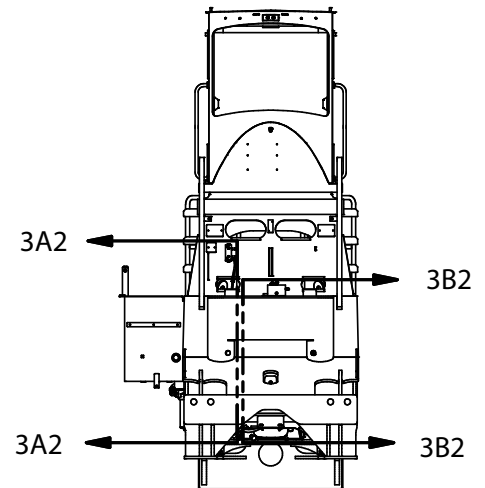

Hydraulic System - Steering, Common

Item	Part No.	Qty	Description	Item	Part No.	Qty	Description
598075 Hydraulic System - Steering, Common							
1.1	* 234990	1	. Steering Flow Amplifier	1.19	23390	1	. Kit, Split Flange
1.2	* 587385	1	. High Pressure Filter		203523	1	.. O-Ring
1.3	* 598294	2	. Manifold Assembly		209539	2	.. Clamp Half
1.4	211693	1	. Fitting	1.20	210709	1	. Fitting
1.5	216042	4	. T-Bolt Clamp	1.21	R13811432	11	. Washer
1.6	229449	1	. Kit, Split Flange	1.22	R13811052	3	. Capscrew
	203446	1	.. O-Ring	1.23	596261	4	. Stud
	225328	2	.. Clamp Half	1.24	221767W	4	. Washer
	230961	4	.. Capscrew	1.25	302401W	4	. Locknut
1.7	231441	5	. Fitting	1.26	R833112	2	. Fitting
1.8	R833207	1	. Fitting	1.27	209536	4	. Clamp Half
1.9	594503	2	. Kit, Split Flange	1.28	203446	2	. O-Ring
1.10	594443	1	. Fitting	1.29	221532W	8	. Capscrew
1.11	599972	1	. Fitting	1.99	598290	1	. Hose Kit
1.12	11740	1	. Kit, Split Flange	1.99.1	201440-40	1	.. Hose Suction
	203446	1	.. O-Ring	1.99.2	598303	1	.. Hose Assy
1.13	231248	1	. Clamp	1.99.3	599973	1	.. Hose Assy
1.14	R833276	1	. Fitting	1.99.4	598300	1	.. Hose Assy
1.15	11759	1	. Kit, Split Flange	1.99.5	598299	1	.. Hose Assy
	203443	1	.. O-Ring	1.99.6	242263	1	.. Hose Assy
1.16	231251	1	. Clamp	1.99.7	235535	1	.. Hose Assy
1.17	231439	1	. Fitting	1.99.8	598298	1	.. Hose Assy
1.18	R833400	1	. Fitting				

* See Separate Coverage

Hydraulic System - Steering, Common