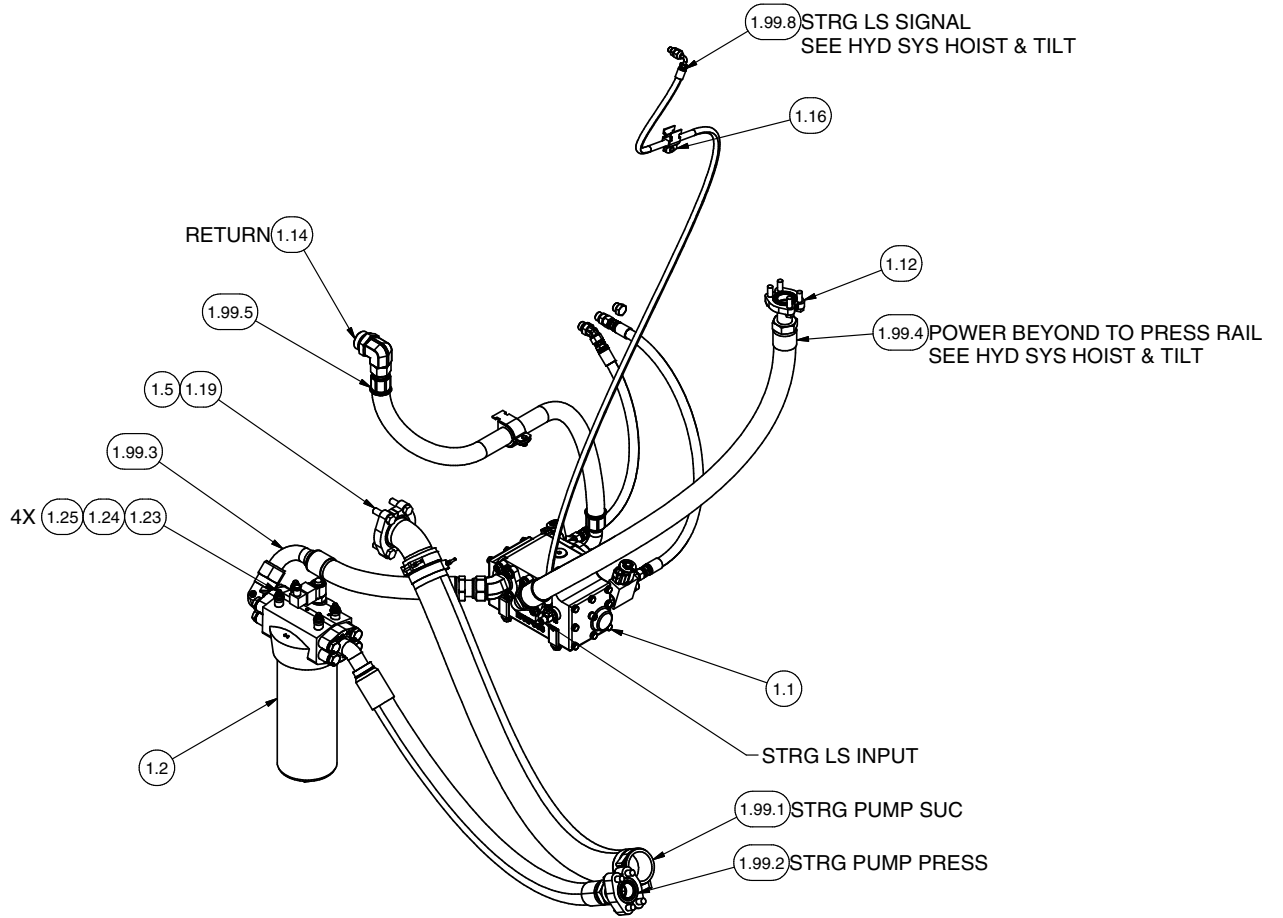

Hydraulic System - Steering, Common

Hydraulic System - Steering, Common

Item	Part No.	Qty	Description	Item	Part No.	Qty	Description
598075 Hydraulic System - Steering, Common							
1.1	* 234990	1	. Steering Flow Amplifier	1.19	23390	1	. Kit, Split Flange
1.2	* 587385	1	. High Pressure Filter		203523	1	.. O-Ring
1.3	* 598294	2	. Manifold Assembly		209539	2	.. Clamp Half
1.4	211693	1	. Fitting	1.20	210709	1	. Fitting
1.5	216042	4	. T-Bolt Clamp	1.21	R13811432	11	. Washer
1.6	229449	1	. Kit, Split Flange	1.22	R13811052	3	. Capscrew
	203446	1	.. O-Ring	1.23	596261	4	. Stud
	225328	2	.. Clamp Half	1.24	221767W	4	. Washer
	230961	4	.. Capscrew	1.25	302401W	4	. Locknut
1.7	231441	5	. Fitting	1.26	R833112	2	. Fitting
1.8	R833207	1	. Fitting	1.27	209536	4	. Clamp Half
1.9	594503	2	. Kit, Split Flange	1.28	203446	2	. O-Ring
1.10	594443	1	. Fitting	1.29	221532W	8	. Capscrew
1.11	599972	1	. Fitting	1.99	598290	1	. Hose Kit
1.12	11740	1	. Kit, Split Flange	1.99.1	201440-40	1	.. Hose Suction
	203446	1	.. O-Ring	1.99.2	598303	1	.. Hose Assy
1.13	231248	1	. Clamp	1.99.3	599973	1	.. Hose Assy
1.14	R833276	1	. Fitting	1.99.4	598300	1	.. Hose Assy
1.15	11759	1	. Kit, Split Flange	1.99.5	598299	1	.. Hose Assy
	203443	1	.. O-Ring	1.99.6	242263	1	.. Hose Assy
1.16	231251	1	. Clamp	1.99.7	235535	1	.. Hose Assy
1.17	231439	1	. Fitting	1.99.8	598298	1	.. Hose Assy
1.18	R833400	1	. Fitting				

* See Separate Coverage

Hydraulic System - Steering, Common

**SECTION 3A2-3A2
POWER UNIT REMOVED
FROM VIEW FOR CLARITY**

**SECTION 3B2-3B2
STRG/ POWER UNIT CONNECTIONS**

**DETAIL 3C2
STEERING FILTER**

PROJECTED VIEW OF 3D3

**DETAIL 3D3
STEERING FLOW AMP**

PROJECTED VIEW OF 3D3