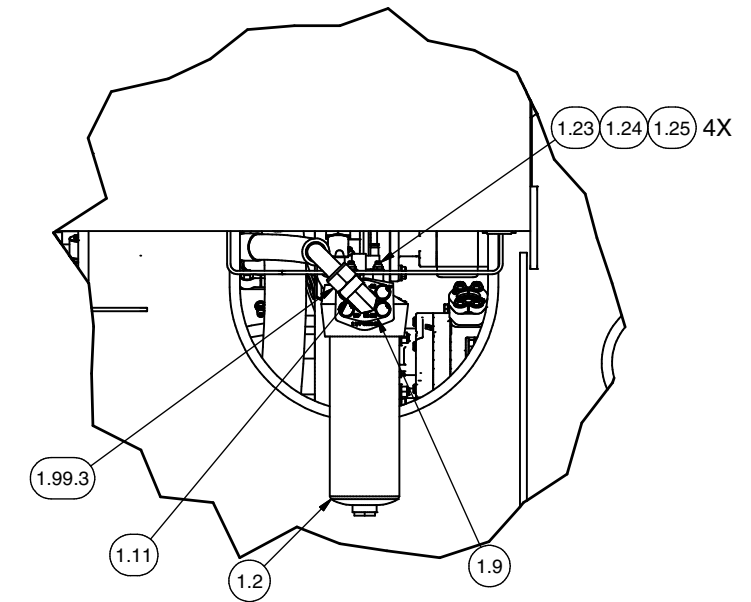

Hydraulic System - Steering, Common

Hydraulic System - Steering, Common

Item	Part No.	Qty	Description	Item	Part No.	Qty	Description
598075 Hydraulic System - Steering, Common							
1.1	* 234990	1	. Steering Flow Amplifier	1.19	23390	1	. Kit, Split Flange
1.2	* 587385	1	. High Pressure Filter		203523	1	.. O-Ring
1.3	* 598294	2	. Manifold Assembly		209539	2	.. Clamp Half
1.4	211693	1	. Fitting	1.20	210709	1	. Fitting
1.5	216042	4	. T-Bolt Clamp	1.21	R13811432	11	. Washer
1.6	229449	1	. Kit, Split Flange	1.22	R13811052	3	. Capscrew
	203446	1	.. O-Ring	1.23	596261	4	. Stud
	225328	2	.. Clamp Half	1.24	221767W	4	. Washer
	230961	4	.. Capscrew	1.25	302401W	4	. Locknut
1.7	231441	5	. Fitting	1.26	R833112	2	. Fitting
1.8	R833207	1	. Fitting	1.27	209536	4	. Clamp Half
1.9	594503	2	. Kit, Split Flange	1.28	203446	2	. O-Ring
1.10	594443	1	. Fitting	1.29	221532W	8	. Capscrew
1.11	599972	1	. Fitting	1.99	598290	1	. Hose Kit
1.12	11740	1	. Kit, Split Flange	1.99.1	201440-40	1	.. Hose Suction
	203446	1	.. O-Ring	1.99.2	598303	1	.. Hose Assy
1.13	231248	1	. Clamp	1.99.3	599973	1	.. Hose Assy
1.14	R833276	1	. Fitting	1.99.4	598300	1	.. Hose Assy
1.15	11759	1	. Kit, Split Flange	1.99.5	598299	1	.. Hose Assy
	203443	1	.. O-Ring	1.99.6	242263	1	.. Hose Assy
1.16	231251	1	. Clamp	1.99.7	235535	1	.. Hose Assy
1.17	231439	1	. Fitting	1.99.8	598298	1	.. Hose Assy
1.18	R833400	1	. Fitting				

* See Separate Coverage

Hydraulic System - Steering, Common

**SECTION 3A2-3A2
POWER UNIT REMOVED
FROM VIEW FOR CLARITY**

**SECTION 3B2-3B2
STRG/ POWER UNIT CONNECTIONS**

**DETAIL 3C2
STEERING FILTER**

PROJECTED VIEW OF 3D3

**DETAIL 3D3
STEERING FLOW AMP**

PROJECTED VIEW OF 3D3