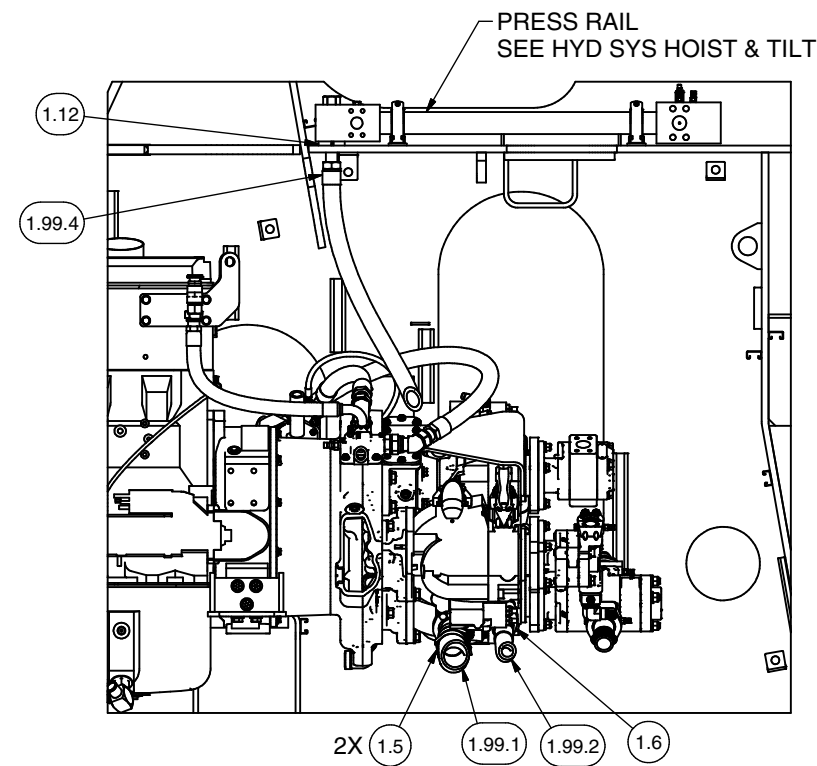

Hydraulic System - Steering, Common

Hydraulic System - Steering, Common

Item	Part No.	Qty	Description	Item	Part No.	Qty	Description
598075 Hydraulic System - Steering, Common							
1.1	* 234990	1	. Steering Flow Amplifier	1.19	23390	1	. Kit, Split Flange
1.2	* 587385	1	. High Pressure Filter		203523	1	.. O-Ring
1.3	* 598294	2	. Manifold Assembly		209539	2	.. Clamp Half
1.4	211693	1	. Fitting	1.20	210709	1	. Fitting
1.5	216042	4	. T-Bolt Clamp	1.21	R13811432	11	. Washer
1.6	229449	1	. Kit, Split Flange	1.22	R13811052	3	. Capscrew
	203446	1	.. O-Ring	1.23	596261	4	. Stud
	225328	2	.. Clamp Half	1.24	221767W	4	. Washer
	230961	4	.. Capscrew	1.25	302401W	4	. Locknut
1.7	231441	5	. Fitting	1.26	R833112	2	. Fitting
1.8	R833207	1	. Fitting	1.27	209536	4	. Clamp Half
1.9	594503	2	. Kit, Split Flange	1.28	203446	2	. O-Ring
1.10	594443	1	. Fitting	1.29	221532W	8	. Capscrew
1.11	599972	1	. Fitting	1.99	598290	1	. Hose Kit
1.12	11740	1	. Kit, Split Flange	1.99.1	201440-40	1	.. Hose Suction
	203446	1	.. O-Ring	1.99.2	598303	1	.. Hose Assy
1.13	231248	1	. Clamp	1.99.3	599973	1	.. Hose Assy
1.14	R833276	1	. Fitting	1.99.4	598300	1	.. Hose Assy
1.15	11759	1	. Kit, Split Flange	1.99.5	598299	1	.. Hose Assy
	203443	1	.. O-Ring	1.99.6	242263	1	.. Hose Assy
1.16	231251	1	. Clamp	1.99.7	235535	1	.. Hose Assy
1.17	231439	1	. Fitting	1.99.8	598298	1	.. Hose Assy
1.18	R833400	1	. Fitting				

* See Separate Coverage

Hydraulic System - Steering, Common

**SECTION 3A2-3A2
POWER UNIT REMOVED
FROM VIEW FOR CLARITY**

**SECTION 3B2-3B2
STRG/ POWER UNIT CONNECTIONS**

**DETAIL 3C2
STEERING FILTER**

PROJECTED VIEW OF 3D3

**DETAIL 3D3
STEERING FLOW AMP**

PROJECTED VIEW OF 3D3