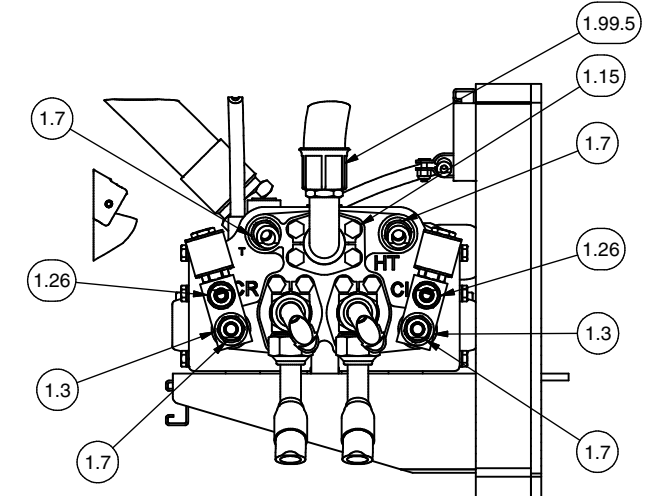

Hydraulic System - Steering, Common

Hydraulic System - Steering, Common

Item	Part No.	Qty	Description	Item	Part No.	Qty	Description
598075 Hydraulic System - Steering, Common							
1.1	* 234990	1	. Steering Flow Amplifier	1.19	23390	1	. Kit, Split Flange
1.2	* 587385	1	. High Pressure Filter		203523	1	.. O-Ring
1.3	* 598294	2	. Manifold Assembly		209539	2	.. Clamp Half
1.4	211693	1	. Fitting	1.20	210709	1	. Fitting
1.5	216042	4	. T-Bolt Clamp	1.21	R13811432	11	. Washer
1.6	229449	1	. Kit, Split Flange	1.22	R13811052	3	. Capscrew
	203446	1	.. O-Ring	1.23	596261	4	. Stud
	225328	2	.. Clamp Half	1.24	221767W	4	. Washer
	230961	4	.. Capscrew	1.25	302401W	4	. Locknut
1.7	231441	5	. Fitting	1.26	R833112	2	. Fitting
1.8	R833207	1	. Fitting	1.27	209536	4	. Clamp Half
1.9	594503	2	. Kit, Split Flange	1.28	203446	2	. O-Ring
1.10	594443	1	. Fitting	1.29	221532W	8	. Capscrew
1.11	599972	1	. Fitting	1.99	598290	1	. Hose Kit
1.12	11740	1	. Kit, Split Flange	1.99.1	201440-40	1	.. Hose Suction
	203446	1	.. O-Ring	1.99.2	598303	1	.. Hose Assy
1.13	231248	1	. Clamp	1.99.3	599973	1	.. Hose Assy
1.14	R833276	1	. Fitting	1.99.4	598300	1	.. Hose Assy
1.15	11759	1	. Kit, Split Flange	1.99.5	598299	1	.. Hose Assy
	203443	1	.. O-Ring	1.99.6	242263	1	.. Hose Assy
1.16	231251	1	. Clamp	1.99.7	235535	1	.. Hose Assy
1.17	231439	1	. Fitting	1.99.8	598298	1	.. Hose Assy
1.18	R833400	1	. Fitting				

* See Separate Coverage

Hydraulic System - Steering, Common

**SECTION 3A2-3A2
POWER UNIT REMOVED
FROM VIEW FOR CLARITY**

**SECTION 3B2-3B2
STRG/ POWER UNIT CONNECTIONS**

**DETAIL 3C2
STEERING FILTER**

PROJECTED VIEW OF 3D3

**DETAIL 3D3
STEERING FLOW AMP**

PROJECTED VIEW OF 3D3