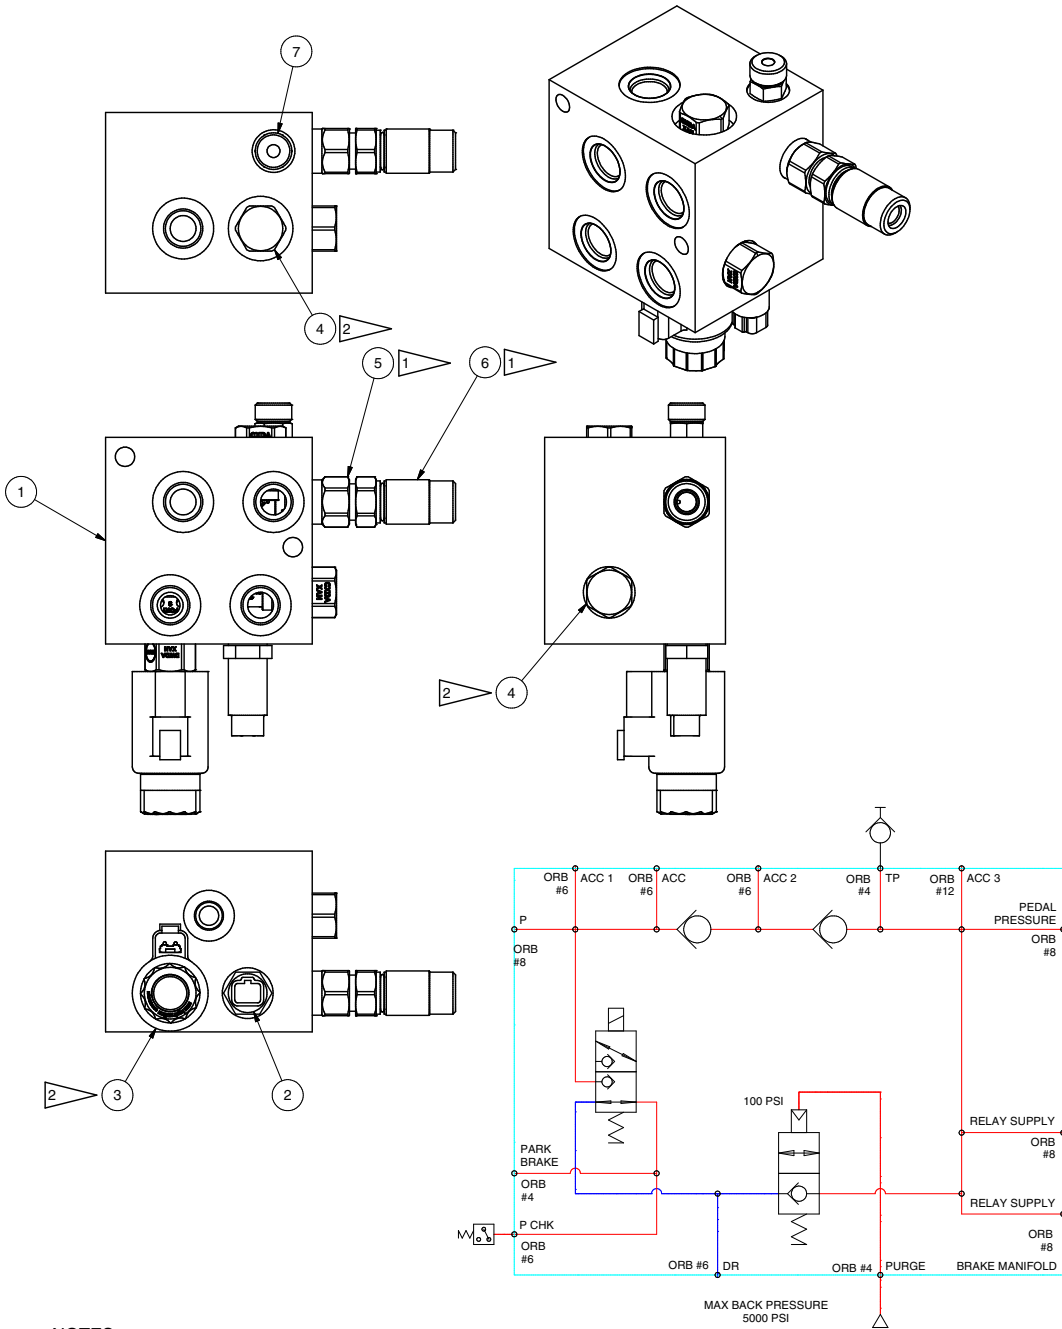

Manifold Assembly, Brakes

NOTES:

- 1 TORQUE ITEM 596724 TO 30-35 FT LBS, THEN INSTALL ITEM 594358 TO 20-25 FT-LBS.
- 2 TORQUE TO 30-35 FT LBS

Item	Part No.	Qty	Description	Item	Part No.	Qty	Description
	598056		Assembly, Manifold				
1	598055	1	. Manifold, Brake	5	596724	1	. Cartridge Valve
2	598153	1	. Transducer		252416	1	.. Seal Kit
3	604762	1	. Valve	6	594358	1	. Cartridge Valve
	260883	1	.. Coil		598471	1	.. Seal Kit
	254539	1	.. Seal Kit	7	75176	1	. Fitting, Port
4	244835	2	. Cartridge, Valve	8	-----	-	-----
	242335	1	.. Seal Kit		-----	-	-----