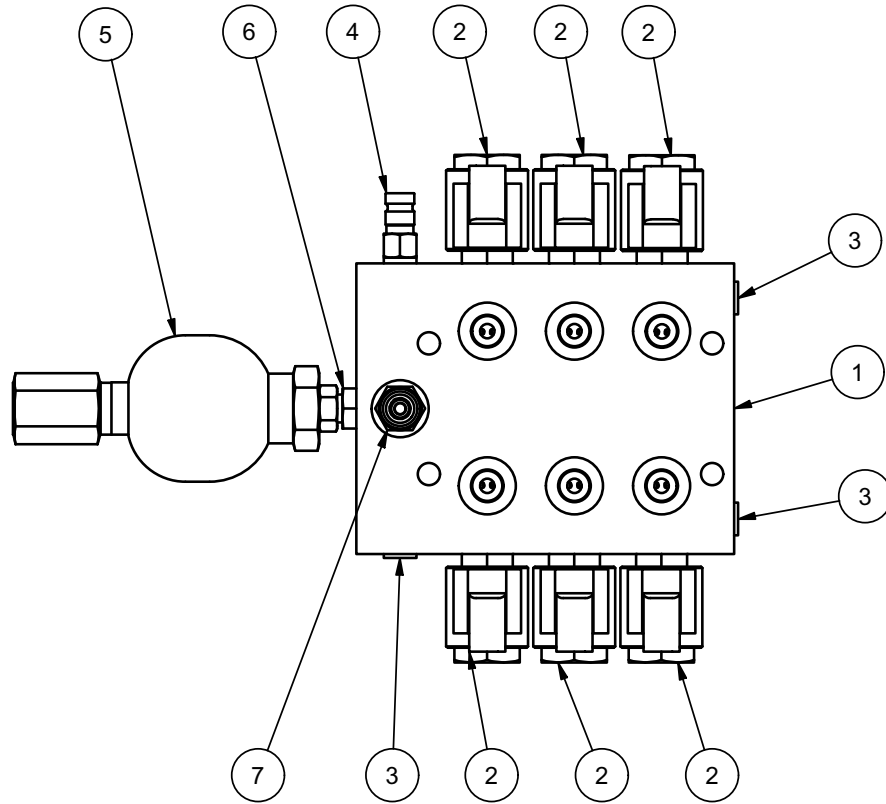

Manifold Assembly, Trans Shift, 24V

Item	Part No.	Qty	Description	Item	Part No.	Qty	Description
	<b>598028</b>		<b>Manifold Assembly</b>				
1	598027	1	. Manifold	6	229347	1	. Fitting
2	*b 2310430	6	. Valve, Cartridge	7	598029	1	. Fitting
	2313921	1	.. Coil				
	R15668	1	.. Seal Kit				
3	235387	3	. Fitting				
4	R14040	1	. Coupler, Male				
5	*a 2312268	1	. Accumulator				

\*a Charge accumulator with nitrogen gas To 150 +/- 5 PSI.  
 \*b Torque to 19-21 FT-LBS.