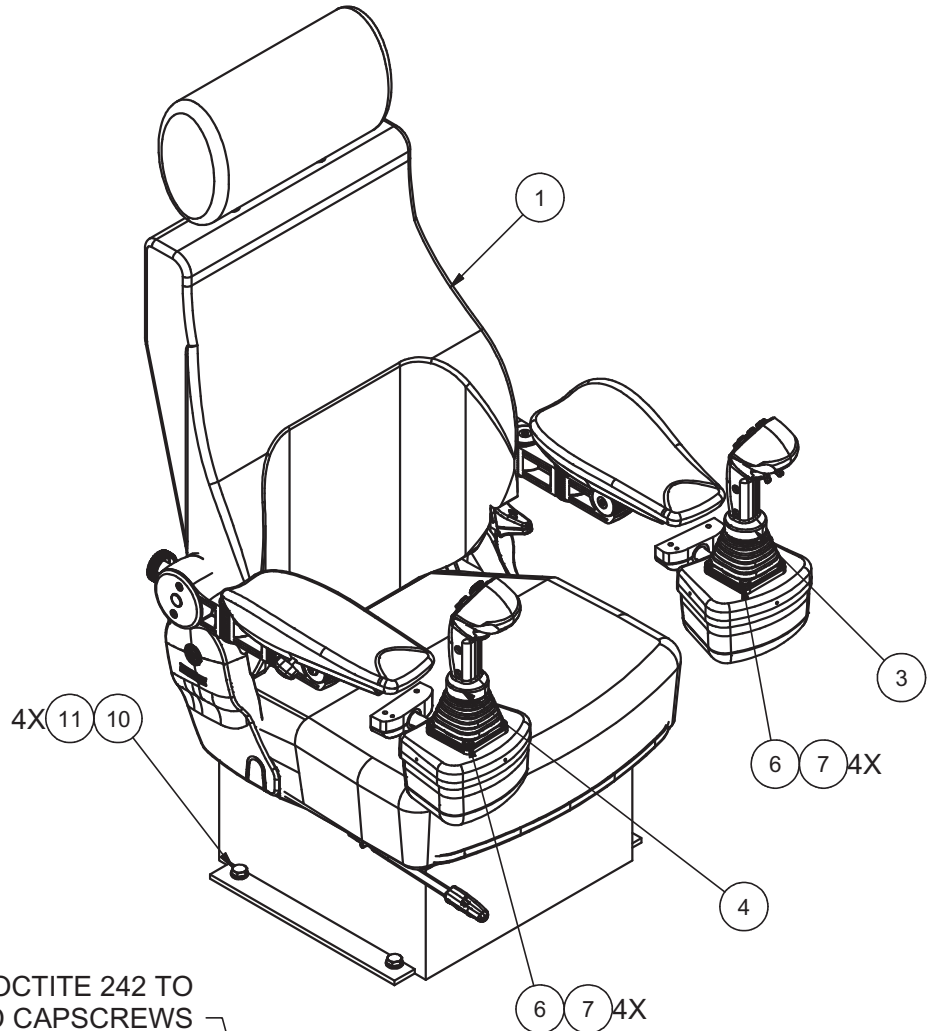

Seat Assembly

ADD LOCTITE 242 TO
FLATHEAD CAPSCREWS
ON JOYSTICK MOUNTING PLATES

Item	Part No.	Qty	Description
	597091		Assembly, Seat
1	* 597090	1	. Seat Assembly W/Control Pods
3	* 597389	1	. Joystick, LH
4	* 597390	1	. Joystick, RH
6	Y25G-(1024)10	8	. Capscrew
7	R13122	8	. Washer
			* See Separate Coverage