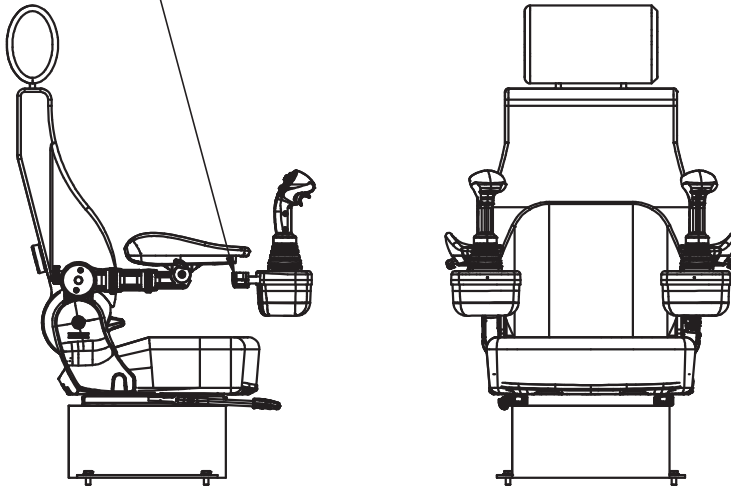

Seat Assembly

ADD LOCTITE 242 TO
FLATHEAD CAPSCREWS
ON JOYSTICK MOUNTING PLATES

Item	Part No.	Qty	Description
	597091		Assembly, Seat
1	* 597090	1	. Seat Assembly W/Control Pods
3	* 597389	1	. Joystick, LH
4	* 597390	1	. Joystick, RH
6	Y25G-(1024)10	8	. Capscrew
7	R13122	8	. Washer
			* See Separate Coverage