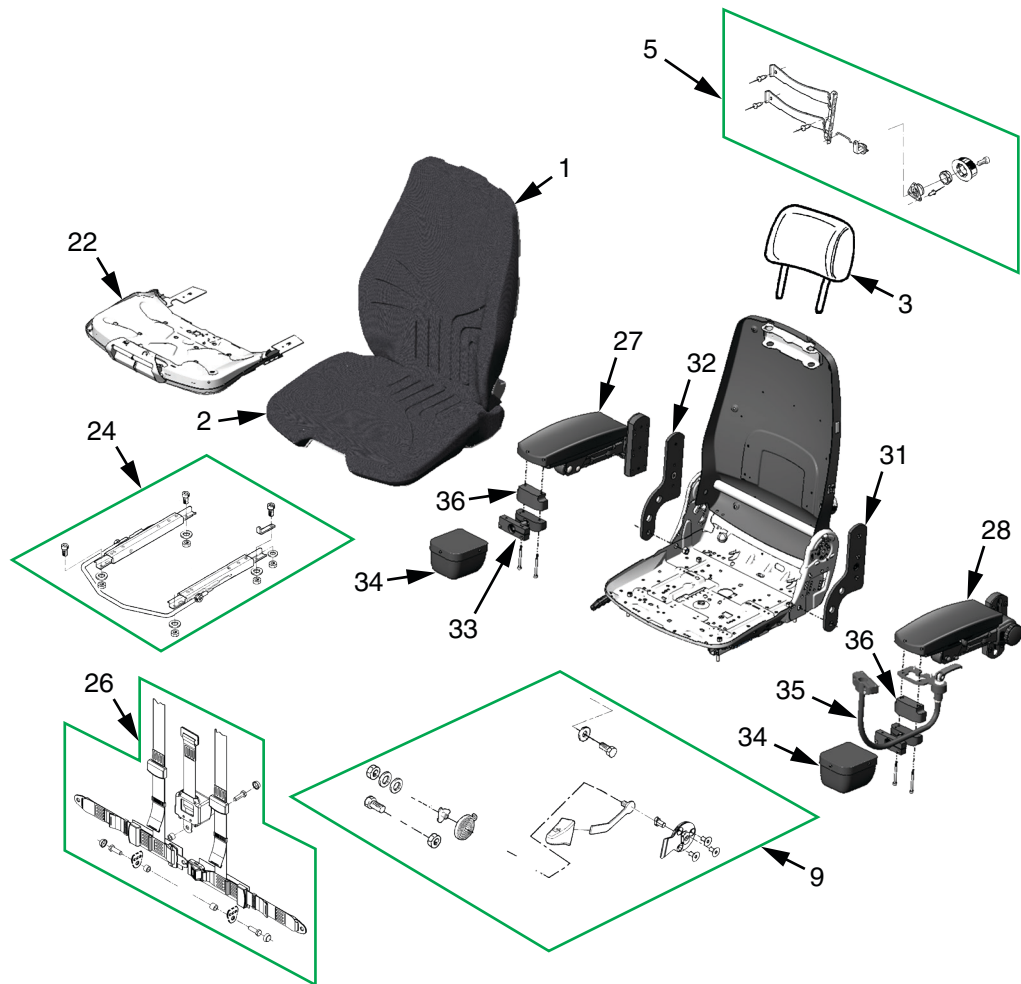

Seat Assembly W/RH & LH Control Pods

Item	Part No.	Qty	Description	Item	Part No.	Qty	Description
	597090		Seat Assembly				
		1	.. Seat Top Assembly				
1	597405	1	.. Cloth Backrest Cushion	28	598974	1	.. LH Armrest
2	598972	1	.. Cloth Seat Cushion	31	598975	1	.. LH Armrest Mounting Bracket
3	597406	1	.. Cloth Headrest	32	598976	1	.. RH Armrest Mounting Bracket
5	259186	1	.. Lumbar Kit	33	597411	2	.. Joystick Box Holder
9	259187	1	.. Backrest Adjustment Repair Kit	34	598977	2	.. Joystick Control Box
22	259185	1	.. Seat Depth & Tilt Kit	35	598978	1	.. Display Holder
24	R15618	1	.. Slide Rail Kit	36	598979	2	.. Spacer, 40mm
26	597408	1	.. 4 Point Seat Belt Harness Kit	*a	597413	1	.. Seat Suspension Assembly
27	598973	1	.. RH Armrest				

*a Not Illustrated. See Separate Coverage