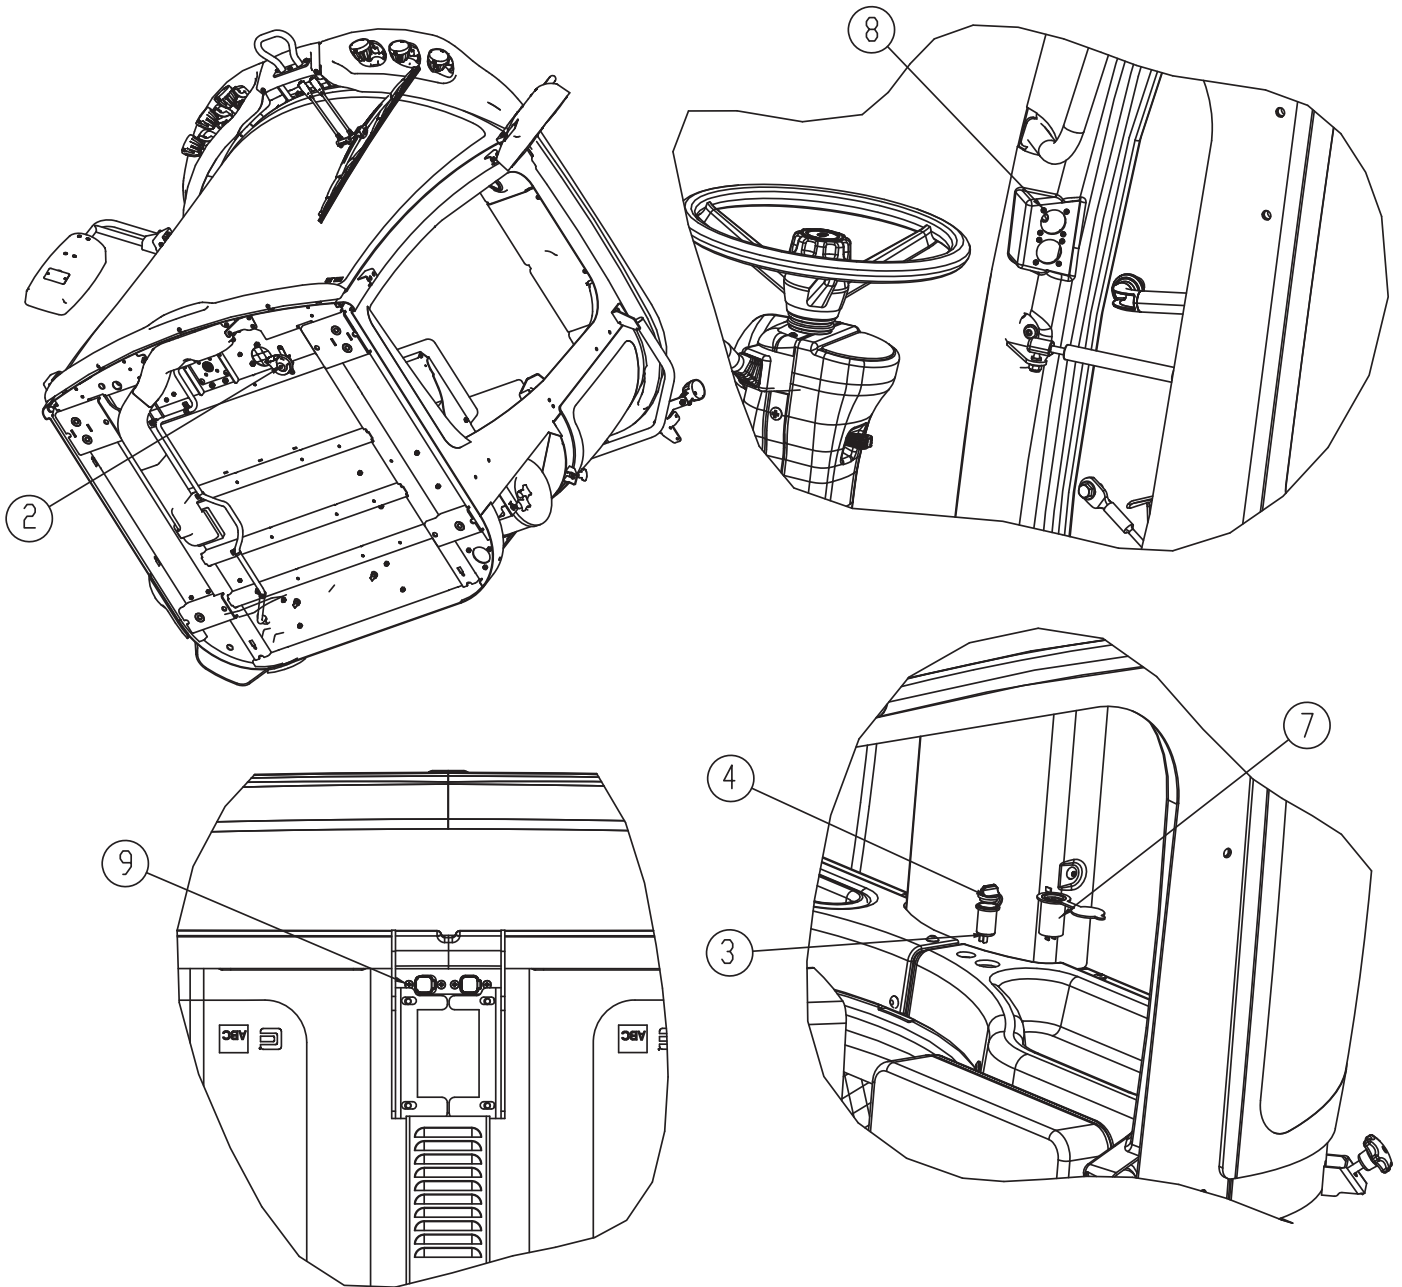

Misc Electrical Items

Item	Part No.	Qty	Description	Item	Part No.	Qty	Description
Misc Electrical Items							
1	599367	1	. Main Harness	6	598985	REF	. Cable Tie
2	599368	1	. Horn	7	599373	1	. USB Outlet
3	599369	1	. Receptacle - 12V	8	599374	8	. Screw
4	599370	1	. Cap - Power Source	9	599133	4	. Screw
5	599307	REF	. 12" Cable Tie