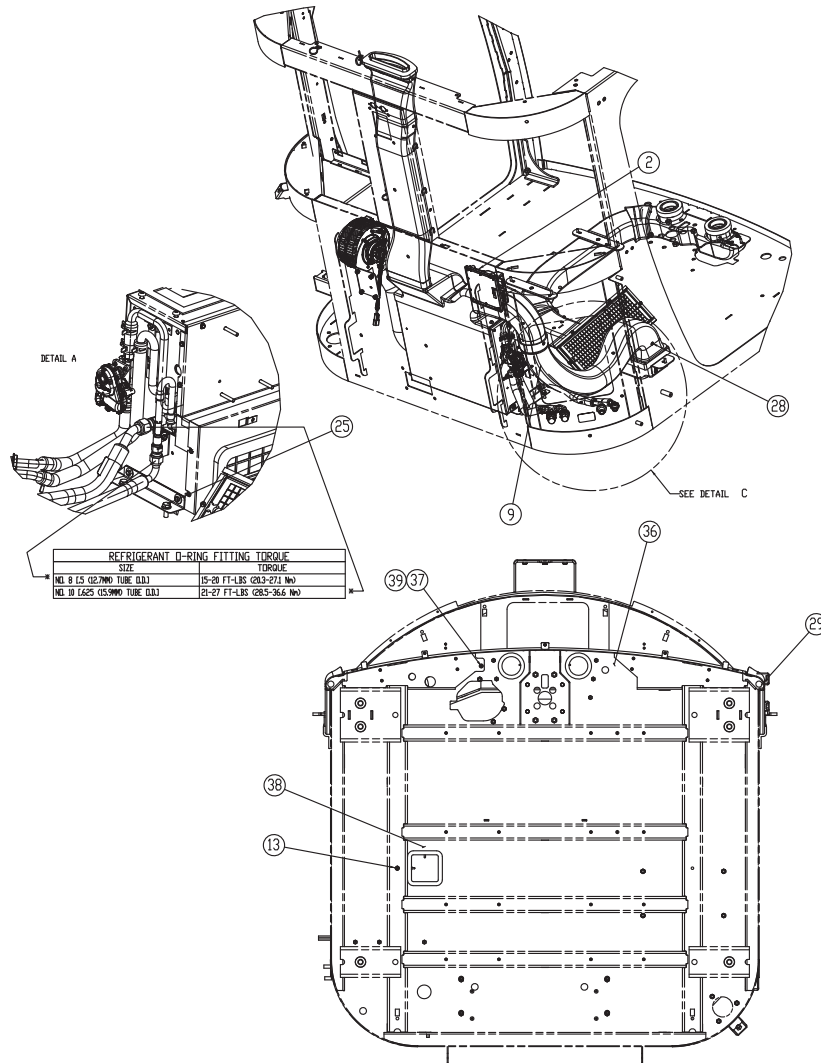

*a Not Included with 260235. Order Separately.

LH Door Assembly (2 of 2)

HVAC Arrangement (1 of 2)

Item	Part No.	Qty	Description	Item	Part No.	Qty	Description
HVAC Arrangement							
1	599297	1	. HVAC Unit - 24V	32	599249	4	. Screw
2	259924	1	. ECU Module	34	599318	8	. Strap
3	599298	1	. HVAC Plenum	35	599164	REF	. Seal Foam
4	599299	1	. Vertical Duct	36	599321	1	. Brkt Duct 2
5	259925	1	. Panel Assembly, HVAC, 24V ATC	37	599322	1	. Brkt Duct 1
9	599300	1	. Duct - Inner	38	599323	1	. Brkt Duct
13	599032	7	. Screw	39	599324	1	. Duct Assembly
15	599302	1	. Cover Guard	40	599033	2	. Insert
16	599303	1	. Gasket Lower Duct Rear	42	599233	4	. Screw
17	599304	1	. Harness HVAC - ATC	43	597847	1	. Inlet Air Filter
18	599013	1	. Nut	44	599166	1	. Knob
18	599014	1	. Washer - Split Lock	45	599118	3	. Kremnut
20	599307	4	. Wire Tie	46	599329	1	. Rear Vent
22	599163	REF	. Gasket	47	599150	4	. Bolt
24	599053	6	. Palnut	48	599314	4	. Plug
25	599150	4	. Bolt	49	599332	1	. Front Vent Console
26	599133	6	. Screw	50	599333	3	. Louver
27	599312	4	. Nut	51	599334	6	. Screw
28	599313	4	. Screw Tapping	52	599185	4	. Round Vent
29	599314	2	. Plug	53	599336	1	. Column Plate RH
30	599315	1	. Din Sleeve	54	599337	1	. Column Plate LH
31	599316	1	. O-Ring	55	599338	6	. Screw