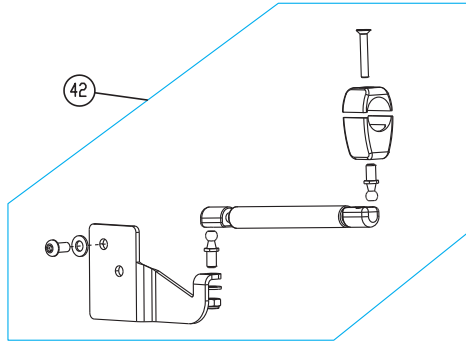

Door Assembly, RH (2 of 2)

Door Hold-Open Kit
Not Included with Door Assembly
Order Separately