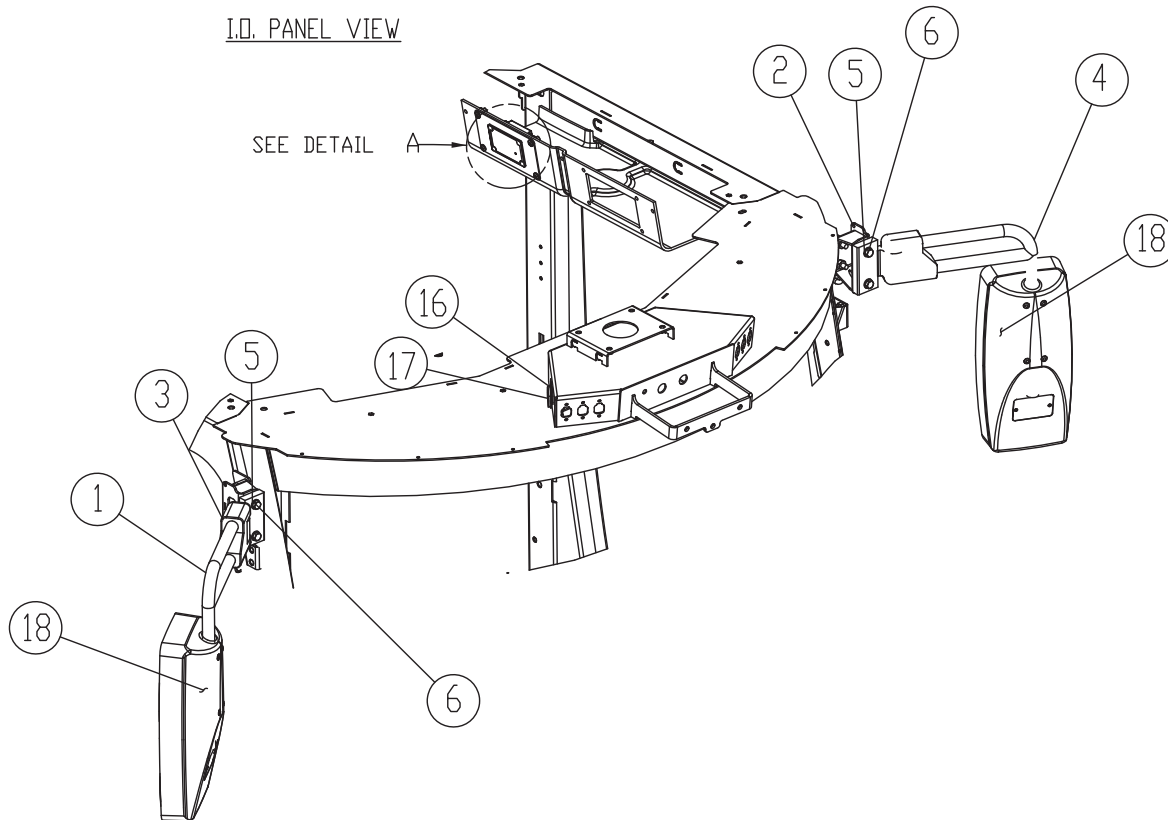

Roof Assembly

Item	Part No.	Qty	Description	Item	Part No.	Qty	Description
Roof Assembly							
1	599102	1	. Light Bezel LH	12	599111	14	. Rubber Washer
2	599103	1	. Light Bezel RH	13	599112	14	. Washer
3	599104	1	. Light Bezel Mid	14	599113	14	. Washer Sealing
4	599105	1	. Roof - Inner Liner	15	599114	14	. Bolt
6	599106	1	. Headliner Foam	16	599115	22 FT	. Seal - Bulb
7	599107	2	. Palnut	17	599065	6	. Screw
8	599099	12	. Washer	19	599117	6	. Flat Washer
10	599032	12	. Screw	20	599118	14	. Kremnut
11	599110	7	. Foam Roof Ring				

Mirror Arrangement

I.D. PANEL VIEW

DETAIL A

Item	Part No.	Qty	Description	Item	Part No.	Qty	Description
Mirror Arrangement							
1	599119	1	. Mirror Arm - RH	10	599129	1	. Mirror Controller
2	599120	1	. Mirror Brkt LH	12	599130	1	. Harness Mirror Ext
3	599121	1	. Mirror Brkt RH	13	599131	1	. Dual Heated Mirror Harness
4	599122	1	. Mirror Arm - LH	14	598985	5	. Tie Cable - 8.0
5	599123	8	. Washer -	15	599133	2	. Screw
6	599124	8	. Bolt	16	599134	1	. Lockwasher
7	599125	1	. Control Panel	17	599135	1	. Nut Panel
8	599033	4	. Insert	18	599136	2	. Mirror
9	599032	4	. Screw	19	599137	1	. Wire Harness - Jumper