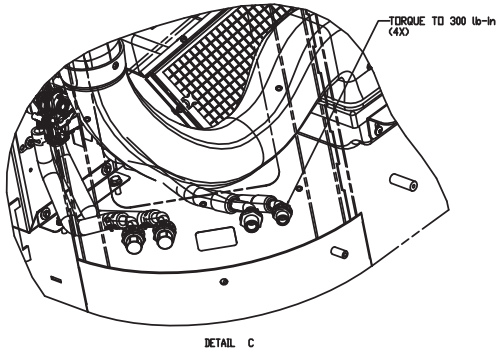

HVAC Arrangement (2 of 2)