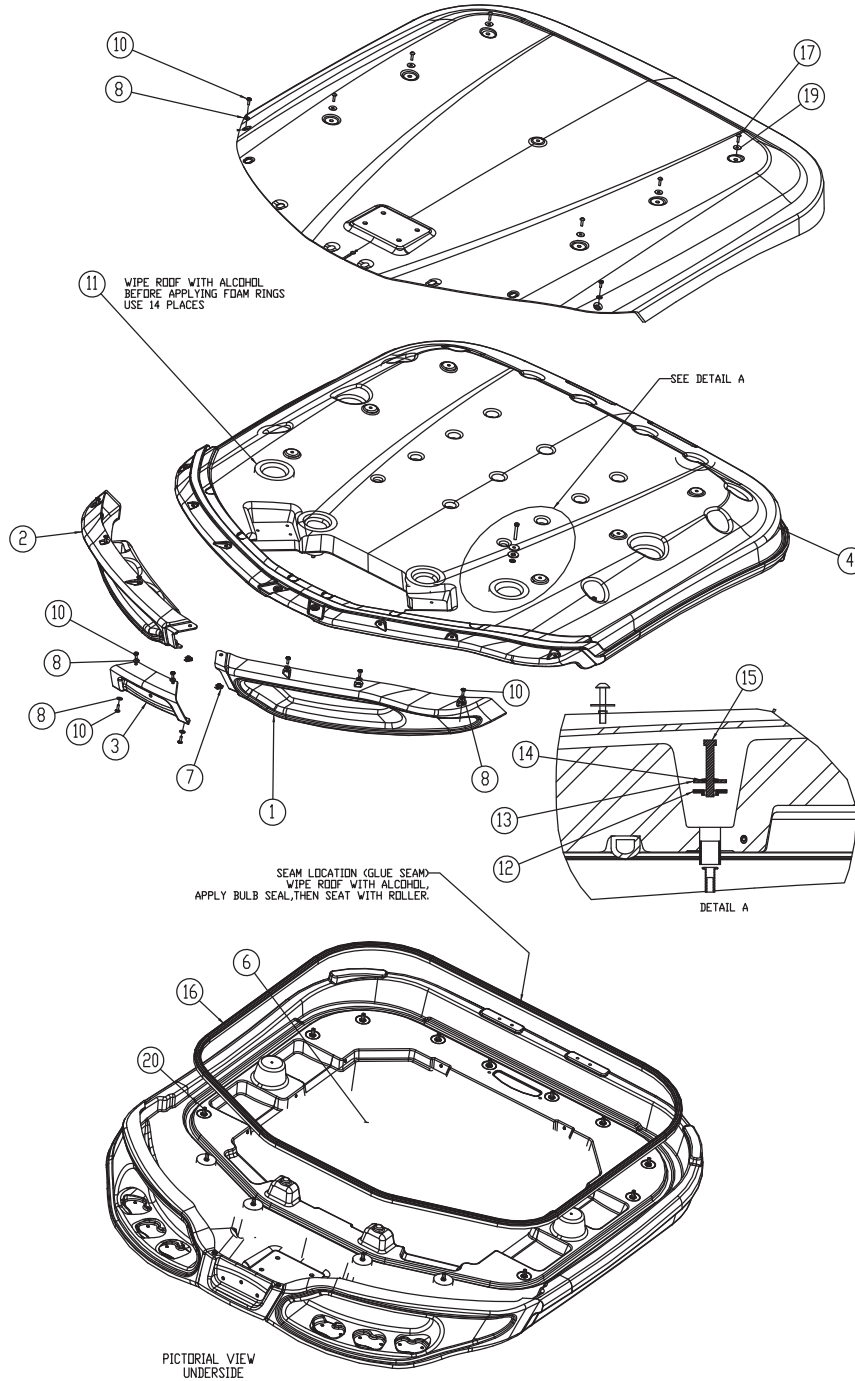

Right Switch Group

Item	Part No.	Qty	Description	Item	Part No.	Qty	Description
Right Switch Group							
1	599034	1	. Plate	7	599028	1	. Switch - Dome Light
2	599045	1	. Blank Cover	8	599026	1	. Switch - Work Light
3	599036	2	. Bezel - Switch - End	9	599042	1	. Switch - Aux Light
4	599029	4	. Bezel - Switch - Middle	10	599032	4	. Screw
5	599038	1	. Switch - Washer Fluid	11	599033	4	. Threaded Insert
6	599039	1	. Switch - Wiper Motor				

Glass Group

Item	Part No.	Qty	Description	Item	Part No.	Qty	Description
			Glass Group				
1	599071	1	. Front Window	2	599072	2	. Rear Window

Trainer Seat Assembly

Item	Part No.	Qty	Description	Item	Part No.	Qty	Description
Trainer Seat Assembly							
1	599073	1	. Trainer Seat Base	16	599063	4	. Pop Rivet
2	599074	1	. Seat Bottom	17	599089	2	. Lock Washer
3	599075	2	. Seat Cushion	18	599090	4	. Ball Stud
4	599076	1	. Seat Back	19	599091	1	. Pivot Shaft
5	599077	12	. Screw	20	599092	4	. Bushing
6	599078	4	. Screw	21	599093	2	. Cap Nut
7	599079	1	. Seat Belt Bracket	22	599094	2	. Acorn Nut
8	599080	4	. Lock Washer	23	599095	2	. Rubber Bumper
9	599081	1	. Seat Belt	24	599096	2	. Rubber Bumper
10	599082	2	. Lock Washer	25	599097	2	. Gas Strut
11	599083	1	. Lock Washer	26	599098	2	. Neoprene Bumper
12	599084	2	. Bolt	27	599099	2	. Washer
13	599085	1	. Bolt	28	599100	2	. Nut - Hex
14	599086	1	. Seat Back	29	599067	4	. Washer
15	599062	1	. Storage Net				

Roof Assembly

Item	Part No.	Qty	Description	Item	Part No.	Qty	Description
Roof Assembly							
1	599102	1	. Light Bezel LH	12	599111	14	. Rubber Washer
2	599103	1	. Light Bezel RH	13	599112	14	. Washer
3	599104	1	. Light Bezel Mid	14	599113	14	. Washer Sealing
4	599105	1	. Roof - Inner Liner	15	599114	14	. Bolt
6	599106	1	. Headliner Foam	16	599115	22 FT	. Seal - Bulb
7	599107	2	. Palnut	17	599065	6	. Screw
8	599099	12	. Washer	19	599117	6	. Flat Washer
10	599032	12	. Screw	20	599118	14	. Kremnut
11	599110	7	. Foam Roof Ring				