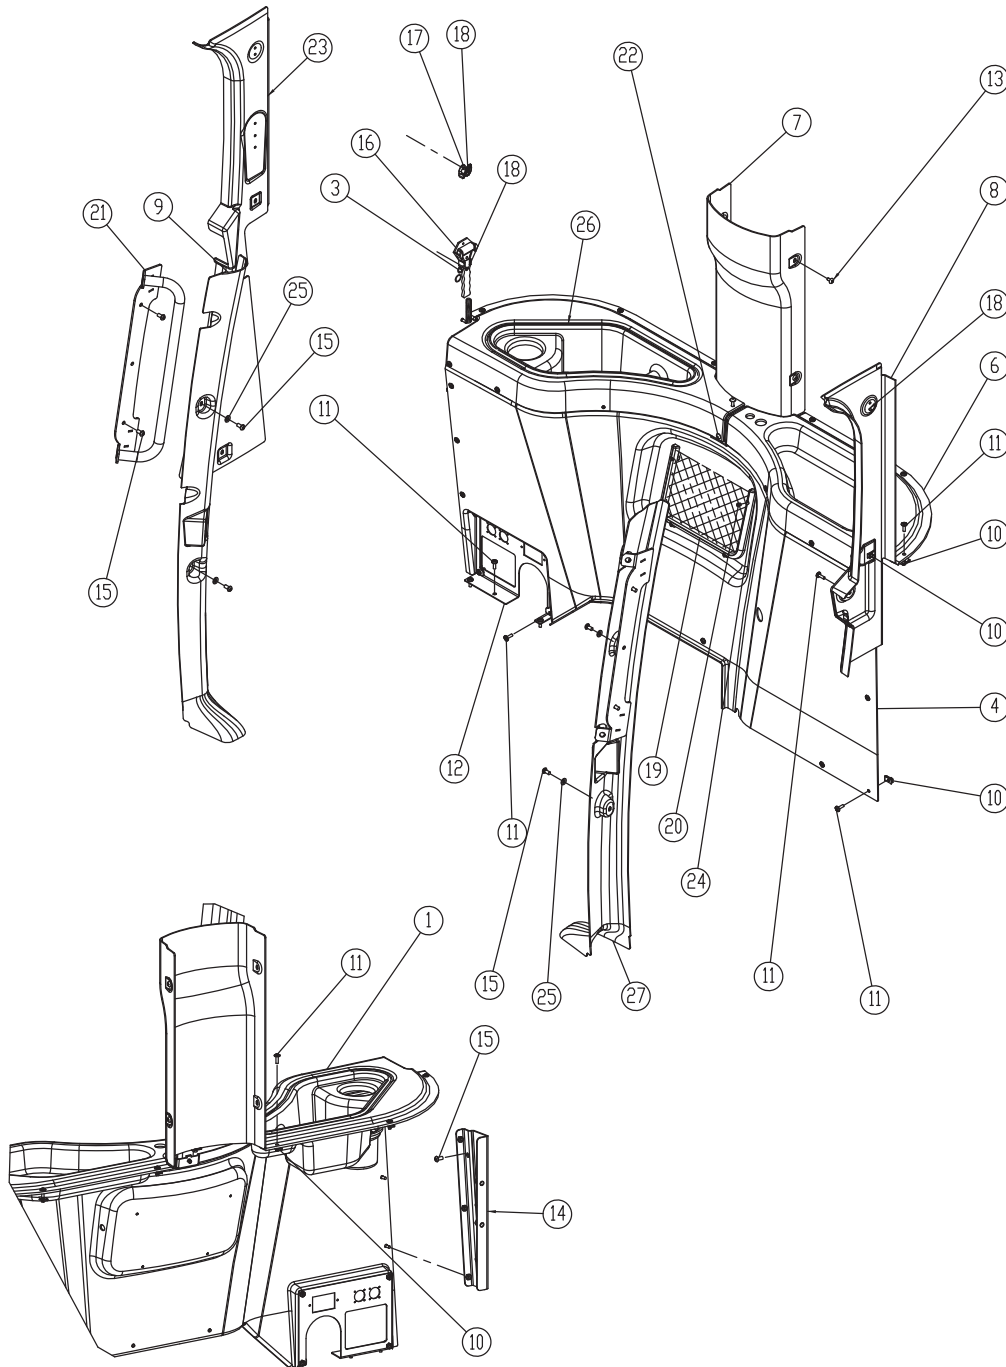

Interior Trim Group

Item	Part No.	Qty	Description	Item	Part No.	Qty	Description
Interior Trim Group							
1	599046	1	. Rear Storage Top RH	16	599059	1	. Emergency Hammer
3	599047	1	. Split Ring	17	599060	2	. Coat Hook
4	599048	1	. Rear Storage Lower Main	18	599061	7	. Screw
6	599049	1	. Cover LH	19	599062	1	. Storage Net
7	599050	1	. C-Post Cover	20	599063	4	. Rivit
8	599051	1	. LH B-Post Cover	21	599064	2	. Mount Bar
9	599052	1	. A-Post Cover RH	22	599065	2	. Screw - Truss
10	599053	19	. Palnut	23	599066	1	. RH B-Post Cover
11	599032	30	. Screw	24	599067	4	. Washer
12	599055	1	. Bulkhead Bracket	25	599068	4	. Washer
13	598970	4	. Screw	26	599069	1	. Storage W/ Cupholder
14	599057	1	. Panel Support	27	599070	1	. A-Post Cover LH
15	599058	11	. Screw