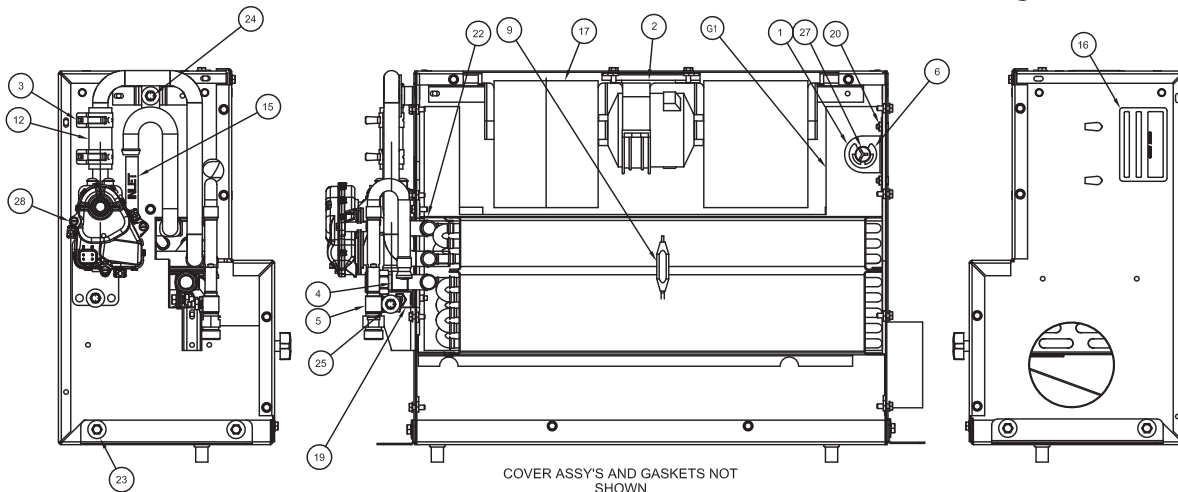

COVER ASSY EXPLODED TO SHOW GASKET PLACEMENT

COVER ASSY'S AND GASKETS NOT SHOWN FOR VIEW CLARITY

Item	Part No.	Qty	Description	Item	Part No.	Qty	Description
HVAC Unit							
1	599339	1	. Bracket - Air Temp Sensor	20	599356	2	. Nut
2	599340	1	. Bracket Assy - Retaining, Motor	21	599357	3	. Orifice Tube - Orange
3	599341	2	. Clamp - Spring Band	22	599358	2	. Retainer Core
4	599342	1	. Clamp - Tube	23	599359	1	. Screw
5	599343	1	. Clamp - Vinyl	24	599360	1	. Screw
6	593444	1	. Clip - External E-Ring	25	599361	4	. Screw
7	599345	1	. Cover Assy - Filter	26	599362	2	. Screw
8	599346	1	. Cover Assy - Unit	27	599363	2	. Thermistor - Air Temp Probe Assy
9	599347	1	. Evap Probe Assy	28	599364	1	. Water Valve Assy - 12/24V
10	599348	1	. Evaporator Assy	29	599365	1	. Harness - ATC Unit
11	599349	1	. Heater Assy	30	599366	1	. Gasket Kit
12	599350	1	. Hose - Heater	G1	nss	1	.. Gasket - Back
13	599351	1	. Housing Assy	G2	nss	1	.. Gasket - Right
14	599352	2	. Knob - Threaded	G3	nss	1	.. Gasket - Left
17	599353	1	. Motor Blower Assy 24V Nr	G4	nss	1	.. Gasket - Front Cover
18	599354	1	. Mount Assy - Right	G5	nss	1	.. Gasket - Filter, Recirc
19	599355	1	. Nut	G6	nss	1	.. Gasket - Back