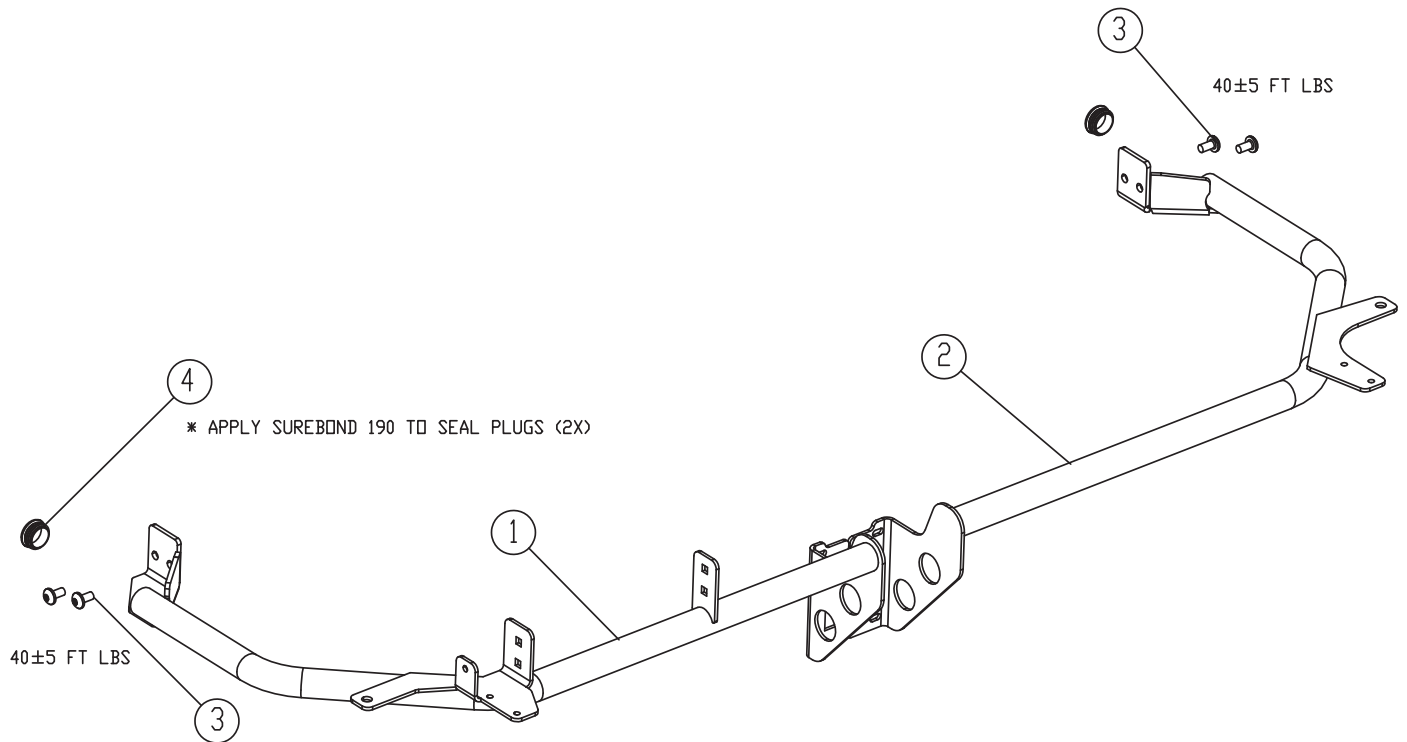

Rear Mounting Rail Assembly

Item	Part No.	Qty	Description	Item	Part No.	Qty	Description
Rear Mounting Rail Assembly							
1	599019	1	. Left Handrail	3	598988	4	. Screw
2	599020	1	. Right Handrail	4	599022	2	. Plug