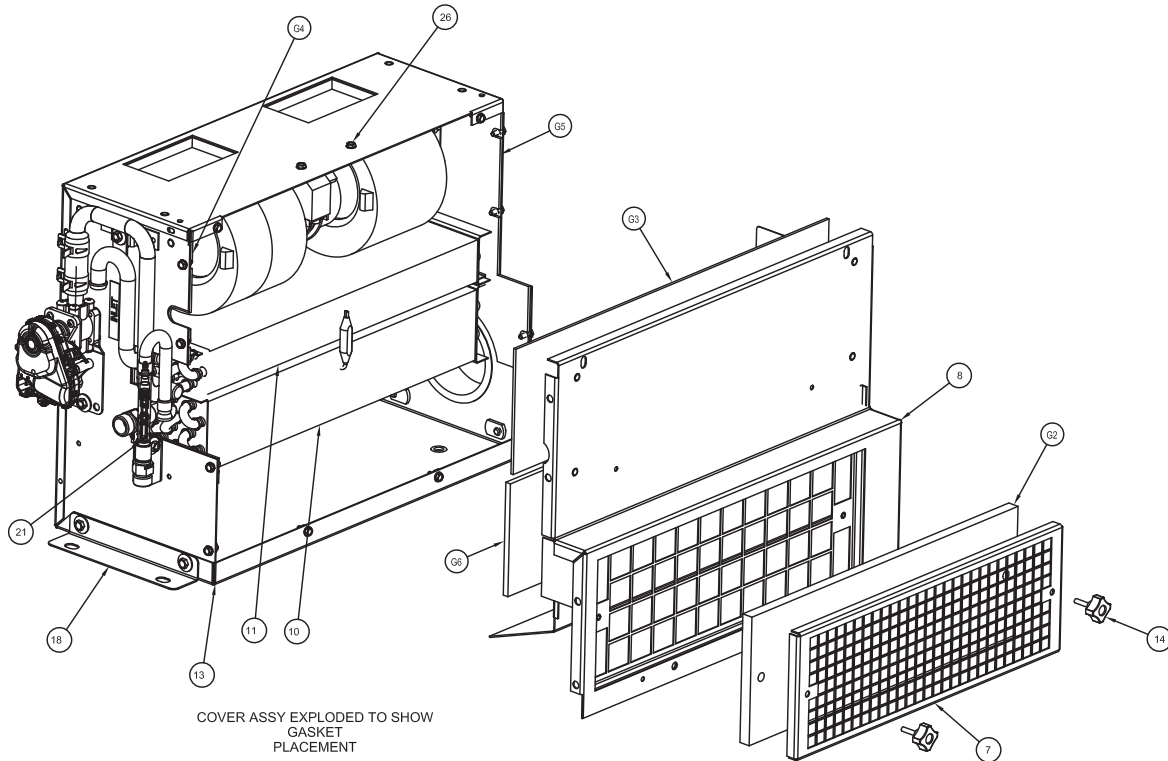

HVAC Unit

Item	Part No.	Qty	Description	Item	Part No.	Qty	Description
HVAC Unit							
1	599339	1	. Bracket - Air Temp Sensor	20	599356	2	. Nut
2	599340	1	. Bracket Assy - Retaining, Motor	21	599357	3	. Orifice Tube - Orange
3	599341	2	. Clamp - Spring Band	22	599358	2	. Retainer Core
4	599342	1	. Clamp - Tube	23	599359	1	. Screw
5	599343	1	. Clamp - Vinyl	24	599360	1	. Screw
6	593444	1	. Clip - External E-Ring	25	599361	4	. Screw
7	599345	1	. Cover Assy - Filter	26	599362	2	. Screw
8	599346	1	. Cover Assy - Unit	27	599363	2	. Thermistor - Air Temp Probe Assy
9	599347	1	. Evap Probe Assy	28	599364	1	. Water Valve Assy - 12/24V
10	599348	1	. Evaporator Assy	29	599365	1	. Harness - ATC Unit
11	599349	1	. Heater Assy	30	599366	1	. Gasket Kit
12	599350	1	. Hose - Heater	G1	nss	1	.. Gasket - Back
13	599351	1	. Housing Assy	G2	nss	1	.. Gasket - Right
14	599352	2	. Knob - Threaded	G3	nss	1	.. Gasket - Left
17	599353	1	. Motor Blower Assy 24V Nr	G4	nss	1	.. Gasket - Front Cover
18	599354	1	. Mount Assy - Right	G5	nss	1	.. Gasket - Filter, Recirc
19	599355	1	. Nut	G6	nss	1	.. Gasket - Back