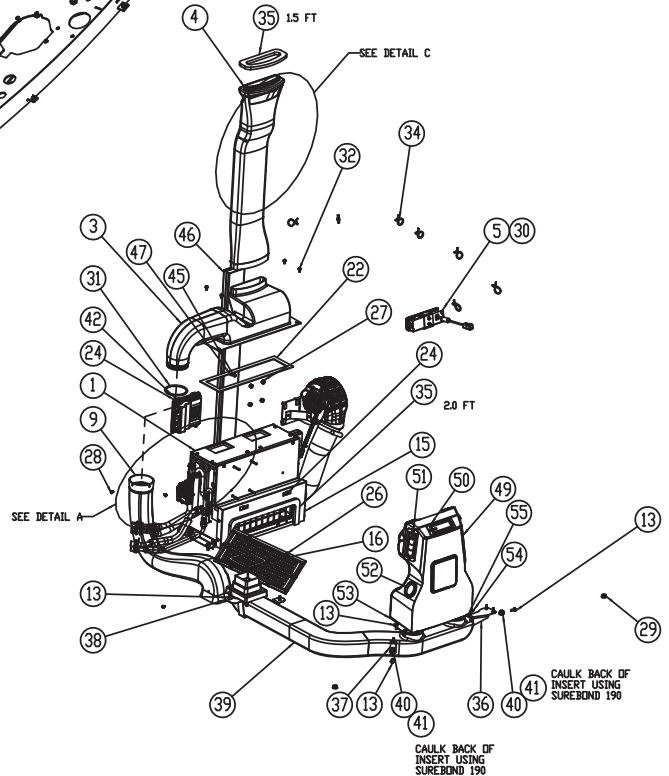

HVAC Arrangement (2 of 2)