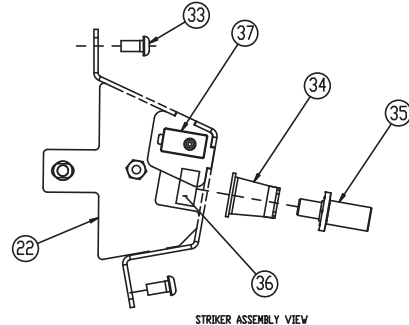

Misc Electrical Items

Item	Part No.	Qty	Description	Item	Part No.	Qty	Description
Misc Electrical Items							
1	599367	1	. Main Harness	6	598985	REF	. Cable Tie
2	599368	1	. Horn	7	599373	1	. USB Outlet
3	599369	1	. Receptacle - 12V	8	599374	8	. Screw
4	599370	1	. Cap - Power Source	9	599133	4	. Screw
5	599307	REF	. 12" Cable Tie				

Door Assembly, RH (1 of 2)

Item	Part No.	Qty	Description	Item	Part No.	Qty	Description
	260224		RH Door Assembly				
1	599209	1	. Hinge - Upper Door	22	599230	1	. Door Striker
2	599210	1	. Hinge Cover - Bottom	23	599231	1	. Top Hinge
3	599211	2	. Gasket Hinge To Glass	24	599232	1	. Hinge
4	599212	1	. Glass - Door RH	25	599233	2	. Gasket - Hinge - Glass
5	599213	1	. Latch Plate	26	599234	2	. Hinge Support Bracket
6	599214	1	. Gasket Latch Bracket	27	599235	8	. Washer
7	599215	REF	. Seal - Door	28	599236	2	. Bolt
8	599216	1	. Handle Assy - Reverse Door	29	599238	2	. Hinge Pin
9	599217	2	. Washer - Rear Hinge	30	599239	2	. Clip Retaining
10	599218	2	. Washer Plastic- Hinge	31	599240	2	. Bushing Hinge Pin
11	599065	1	. Screw	32	598988	4	. Screw
12	599220	1	. Gasket Handle Mtg	33	599242	3	. Screw
13	599221	1	. Gasket Handle	34	599243	1	. Guard -Striker
14	599222	1	. Handle Assy - Pushbutton	35	599244	1	. Striker - Door
15	599223	4	. Screw	36	599245	1	. Tapped Block
16	599224	1	. Screw	37	599246	1	. Door Switch
17	599100	1	. Nut	38	599247	2	. Bolt
18	599099	1	. Washer	40	599165	REF	. Door/Window Seal
19	599227	1	. Nut	41	599249	3	. Screw
20	599228	4	. Screw	42	*a 260236	1	Kit, Door Hold-Open, RH
21	599229	1	. RH Cover Latch				

*a Not Included with 260024. Order Separately.

Door Assembly, RH (2 of 2)

Door Hold-Open Kit
 Not Included with Door Assembly
 Order Separately

STRIKER ASSEMBLY VIEW

CAB RH SIDE EXTERIOR VIEW

UPPER HINGE DETAIL