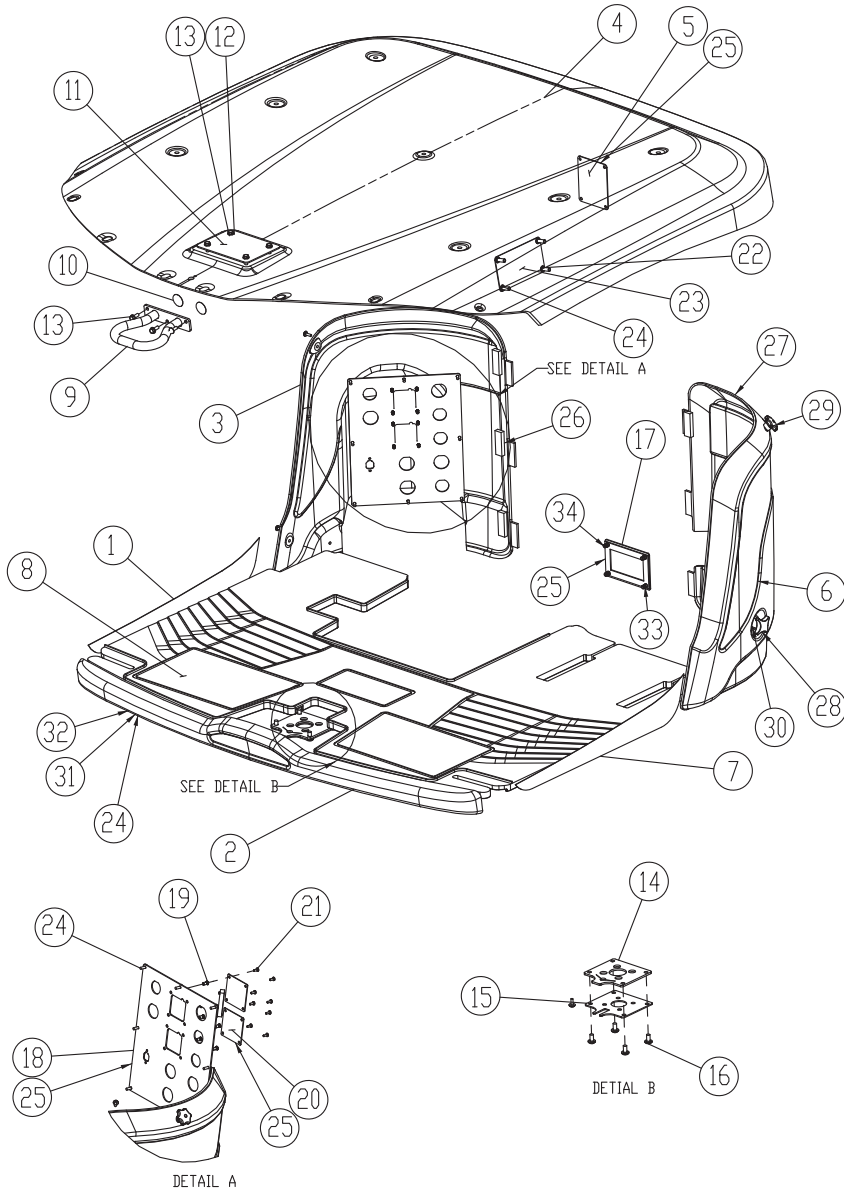

Mirror Arrangement

I.D. PANEL VIEW

DETAIL A

Item	Part No.	Qty	Description	Item	Part No.	Qty	Description
Mirror Arrangement							
1	599119	1	. Mirror Arm - RH	10	599129	1	. Mirror Controller
2	599120	1	. Mirror Brkt LH	12	599130	1	. Harness Mirror Ext
3	599121	1	. Mirror Brkt RH	13	599131	1	. Dual Heated Mirror Harness
4	599122	1	. Mirror Arm - LH	14	598985	5	. Tie Cable - 8.0
5	599123	8	. Washer -	15	599133	2	. Screw
6	599124	8	. Bolt	16	599134	1	. Lockwasher
7	599125	1	. Control Panel	17	599135	1	. Nut Panel
8	599033	4	. Insert	18	599136	2	. Mirror
9	599032	4	. Screw	19	599137	1	. Wire Harness - Jumper

Exterior Components

Item	Part No.	Qty	Description	Item	Part No.	Qty	Description
Exterior Components							
1	599138	1	. RH Window Decal - White	20	599157	2	. Plate Bulkhead
2	599139	1	. Cover - Front Lower White	21	599158	8	. Screw
3	599140	1	. Cover - Rear RH - White	22	599033	4	. Insert
4	599141	1	. Outer Roof - White	23	599161	1	. Control Panel
5	599142	1	. Upper Rear Bulkhead	24	599032	12	. Screw
6	599143	1	. Cover - Rear LH -White	25	599163	REF	. Foam Seal
7	599144	1	. Door Decal - White	26	599164	REF	. Seal Foam
8	599145	1	. Floormat - Molded	27	599165	REF	. Seal - Bulb
9	599146	1	. Grab Bar	28	599166	1	. Knob
10	599147	2	. Grey Label	29	599167	1	. Knob
11	599148	1	. Beacon Plate	30	599168	1	. Tapped Block
12	599149	4	. Washer	31	599099	3	. Washer
13	599150	7	. Screw	32	599170	11 FT	. Seal
14	599151	1	. Generator Brkt Gasket	33	598988	4	. Screw
15	599152	1	. Generator Brkt	34	599172	4	. Hex Insert
16	598988	4	. Screw	35	599013	REF	. Nut
17	599154	1	. Cable Panel (Painted)	36	599014	REF	. Washer - Split Lock
18	599155	1	. Plate - I.O	37	599135	REF	. Nut
19	599156	8	. Insert	38	599134	REF	. Lockwasher