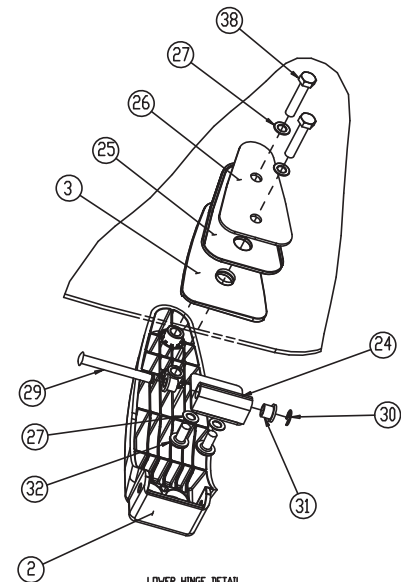

Door Assembly, RH (1 of 2)

Item	Part No.	Qty	Description	Item	Part No.	Qty	Description
	260224		RH Door Assembly				
1	599209	1	. Hinge - Upper Door	22	599230	1	. Door Striker
2	599210	1	. Hinge Cover - Bottom	23	599231	1	. Top Hinge
3	599211	2	. Gasket Hinge To Glass	24	599232	1	. Hinge
4	599212	1	. Glass - Door RH	25	599233	2	. Gasket - Hinge - Glass
5	599213	1	. Latch Plate	26	599234	2	. Hinge Support Bracket
6	599214	1	. Gasket Latch Bracket	27	599235	8	. Washer
7	599215	REF	. Seal - Door	28	599236	2	. Bolt
8	599216	1	. Handle Assy - Reverse Door	29	599238	2	. Hinge Pin
9	599217	2	. Washer - Rear Hinge	30	599239	2	. Clip Retaining
10	599218	2	. Washer Plastic- Hinge	31	599240	2	. Bushing Hinge Pin
11	599065	1	. Screw	32	598988	4	. Screw
12	599220	1	. Gasket Handle Mtg	33	599242	3	. Screw
13	599221	1	. Gasket Handle	34	599243	1	. Guard -Striker
14	599222	1	. Handle Assy - Pushbutton	35	599244	1	. Striker - Door
15	599223	4	. Screw	36	599245	1	. Tapped Block
16	599224	1	. Screw	37	599246	1	. Door Switch
17	599100	1	. Nut	38	599247	2	. Bolt
18	599099	1	. Washer	40	599165	REF	. Door/Window Seal
19	599227	1	. Nut	41	599249	3	. Screw
20	599228	4	. Screw	42	*a 260236	1	Kit, Door Hold-Open, RH
21	599229	1	. RH Cover Latch				

*a Not Included with 260024. Order Separately.

Door Assembly, RH (2 of 2)

Door Hold-Open Kit
 Not Included with Door Assembly
 Order Separately

STRIKER ASSEMBLY VIEW

CAB RH SIDE EXTERIOR VIEW

UPPER HINGE DETAIL