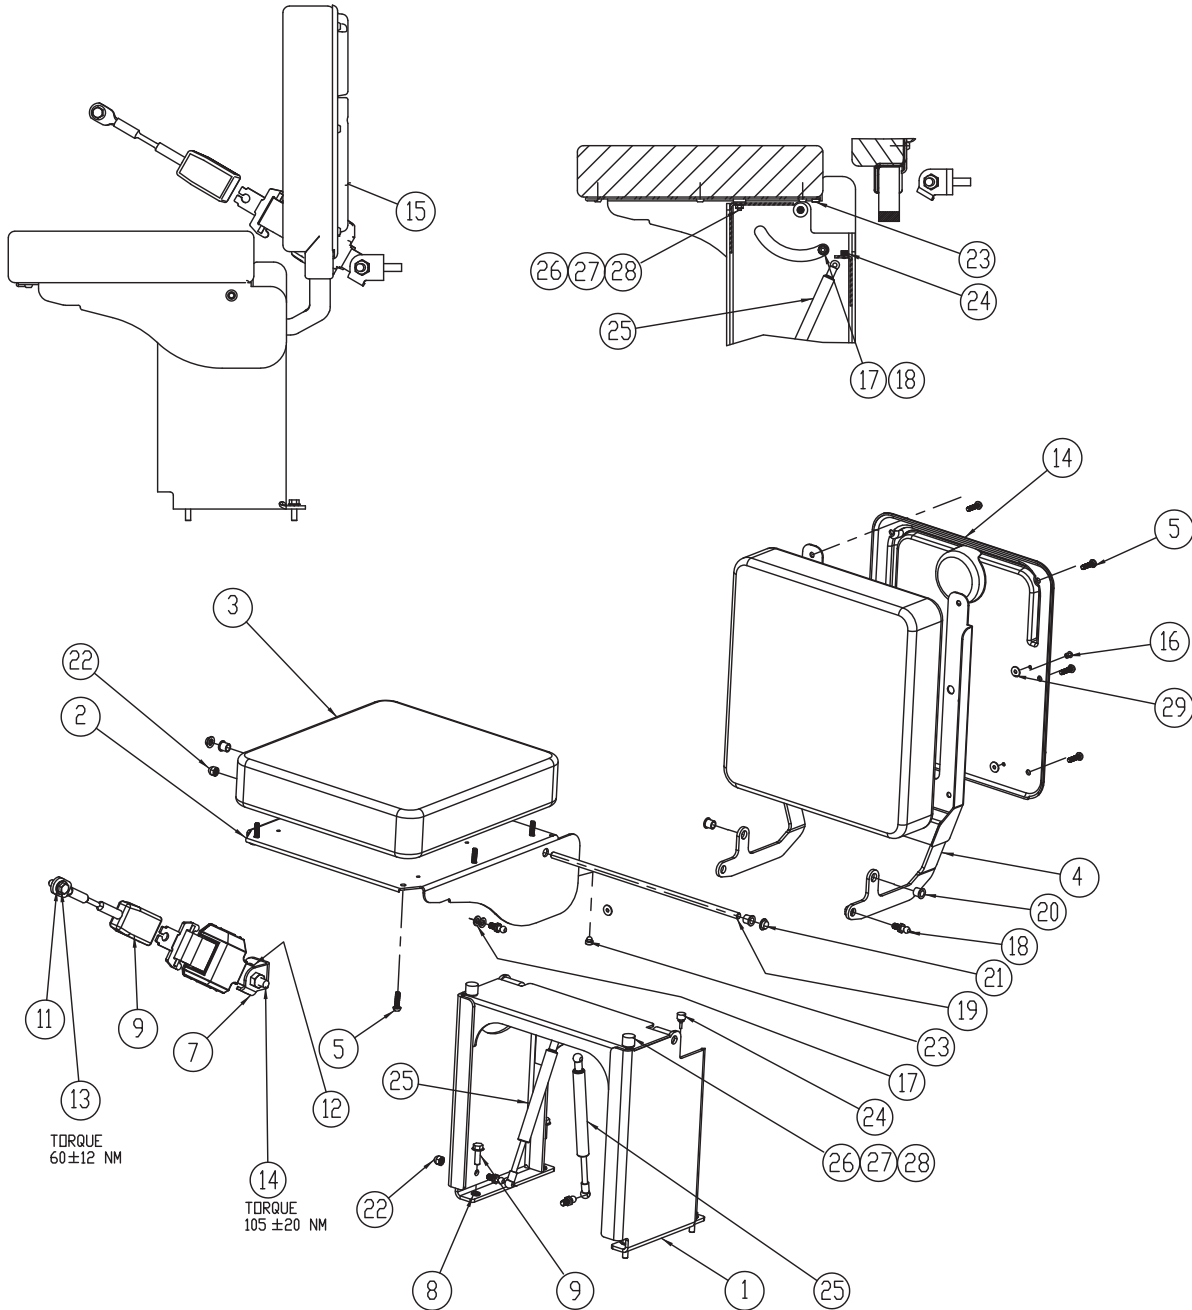

Trainer Seat Assembly

Item	Part No.	Qty	Description	Item	Part No.	Qty	Description
Trainer Seat Assembly							
1	599073	1	. Trainer Seat Base	16	599063	4	. Pop Rivet
2	599074	1	. Seat Bottom	17	599089	2	. Lock Washer
3	599075	2	. Seat Cushion	18	599090	4	. Ball Stud
4	599076	1	. Seat Back	19	599091	1	. Pivot Shaft
5	599077	12	. Screw	20	599092	4	. Bushing
6	599078	4	. Screw	21	599093	2	. Cap Nut
7	599079	1	. Seat Belt Bracket	22	599094	2	. Acorn Nut
8	599080	4	. Lock Washer	23	599095	2	. Rubber Bumper
9	599081	1	. Seat Belt	24	599096	2	. Rubber Bumper
10	599082	2	. Lock Washer	25	599097	2	. Gas Strut
11	599083	1	. Lock Washer	26	599098	2	. Neoprene Bumper
12	599084	2	. Bolt	27	599099	2	. Washer
13	599085	1	. Bolt	28	599100	2	. Nut - Hex
14	599086	1	. Seat Back	29	599067	4	. Washer
15	599062	1	. Storage Net