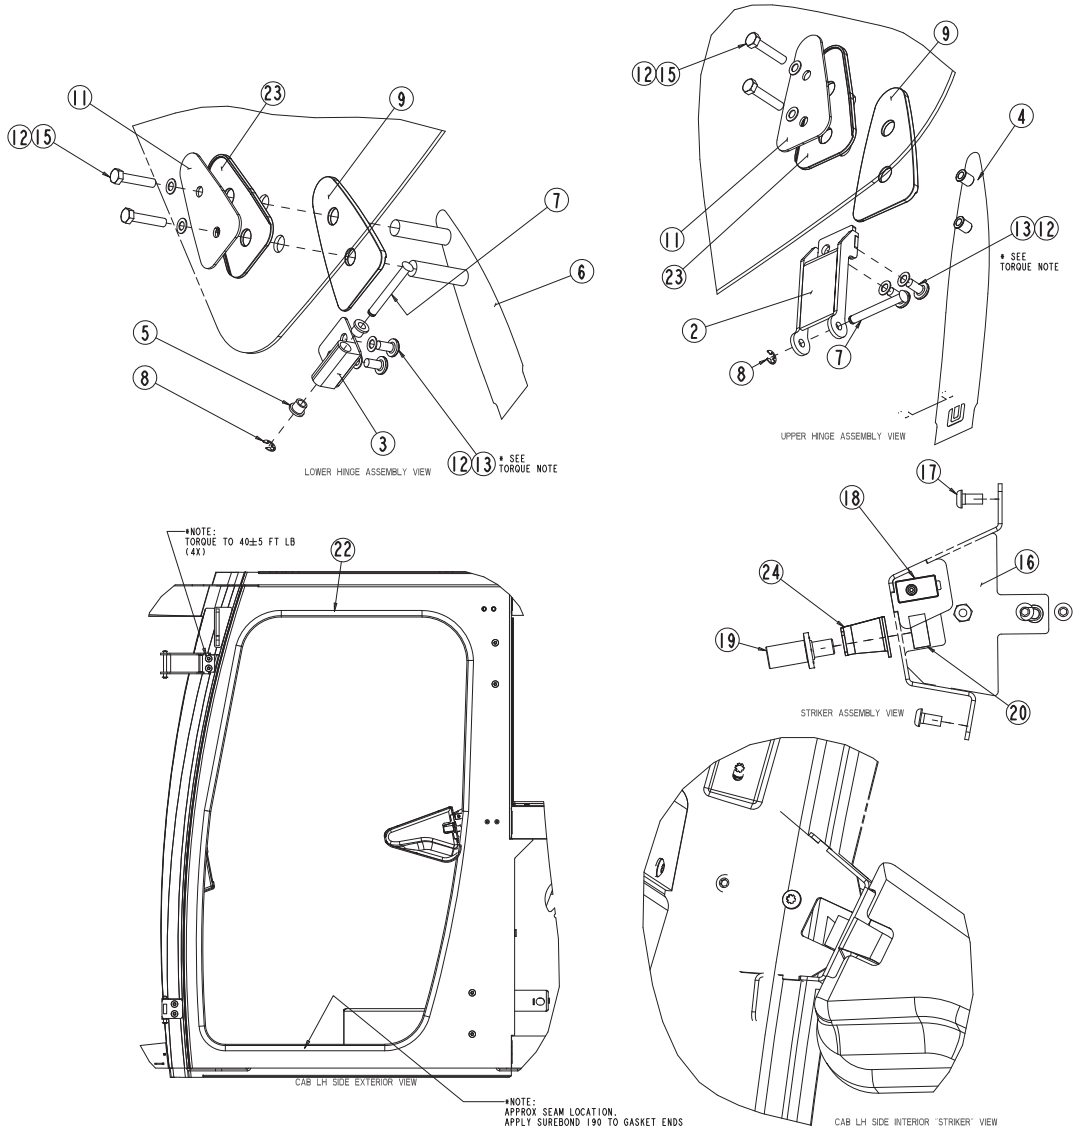

LH Door Assembly (1 of 2)

Item	Part No.	Qty	Description	Item	Part No.	Qty	Description
	260235		LH Door Assembly				
1	599260	1	. Glass LH Door	23	599233	2	. Gasket Hinge Glass
2	599231	1	. Top Hinge	24	599243	1	. Guard - Striker
3	599232	1	. Hinge	26	599214	1	. Gasket Latch Bracket
4	599209	1	. Upper Hinge	27	259876	1	. Bracket
5	599240	2	. Bushing Hinge Pin	28	599220	1	. Gasket
6	599210	1	. Hinge Cover Bottom	29	599221	1	. Gasket
7	599238	2	. Hinge Pin	30	599222	1	. Handle Assembly
8	599239	2	. Clip Retaining	31	259877	1	. Handle Assembly - Interior
9	599211	2	. Gasket	32	599228	4	. Screw
11	599234	2	. Hinge Support Bracket	34	259878	1	. Cover Latch (Black)
12	599235	8	. Washer	35	599217	2	. Washer
13	598988	8	. Screw	36	599218	2	. Hinge Washer
15	599247	4	. Bolt	37	599249	3	. Screw
16	599287	1	. Door Striker	38	599227	1	. Nut
17	599058	7	. Screw	39	599099	1	. Washer Black
18	599246	1	. Door Switch	40	599224	1	. Screw
19	599244	1	. Striker Door	41	599100	1	. Nut
20	599245	1	. Tapped Block	42	599065	1	. Screw
21	599215	REF	. Door Seal	43	599223	4	. Screw
22	599165	REF	. Door Seal	44	*a 260237	1	Kit, Door Hold-Open, LH

*a Not Included with 260235. Order Separately.