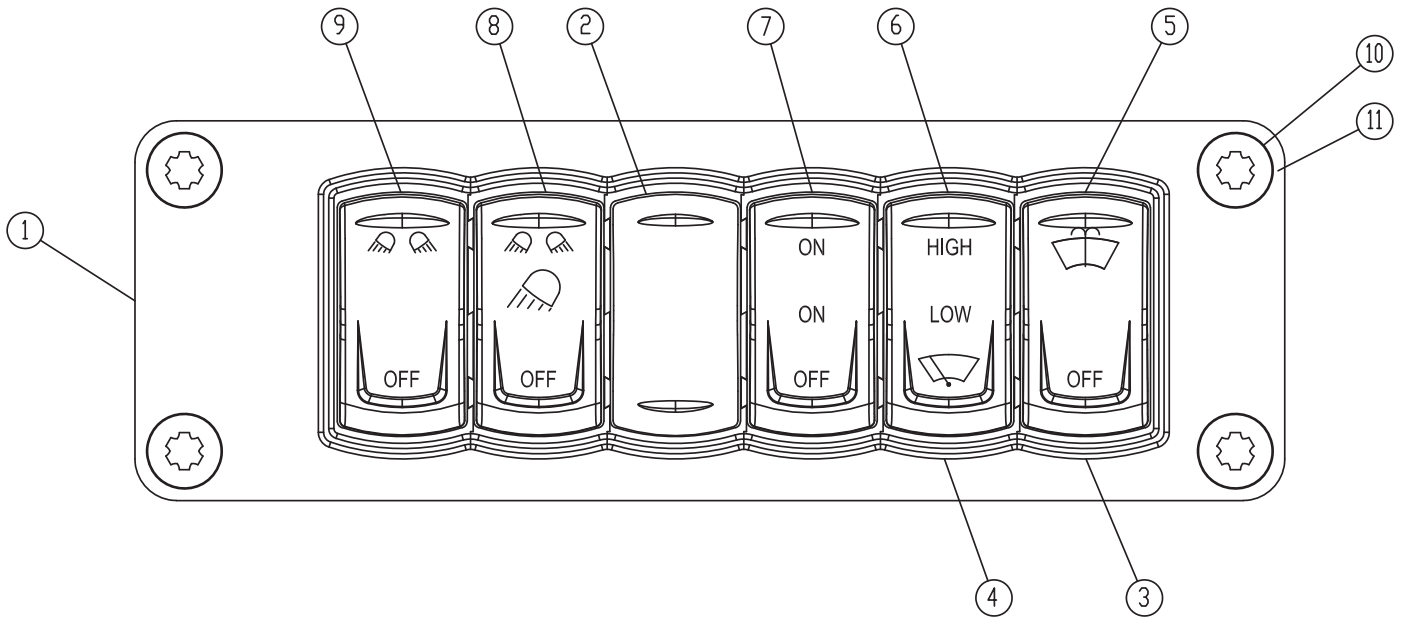

Right Switch Group

Item	Part No.	Qty	Description	Item	Part No.	Qty	Description
Right Switch Group							
1	599034	1	. Plate	7	599028	1	. Switch - Dome Light
2	599045	1	. Blank Cover	8	599026	1	. Switch - Work Light
3	599036	2	. Bezel - Switch - End	9	599042	1	. Switch - Aux Light
4	599029	4	. Bezel - Switch - Middle	10	599032	4	. Screw
5	599038	1	. Switch - Washer Fluid	11	599033	4	. Threaded Insert
6	599039	1	. Switch - Wiper Motor