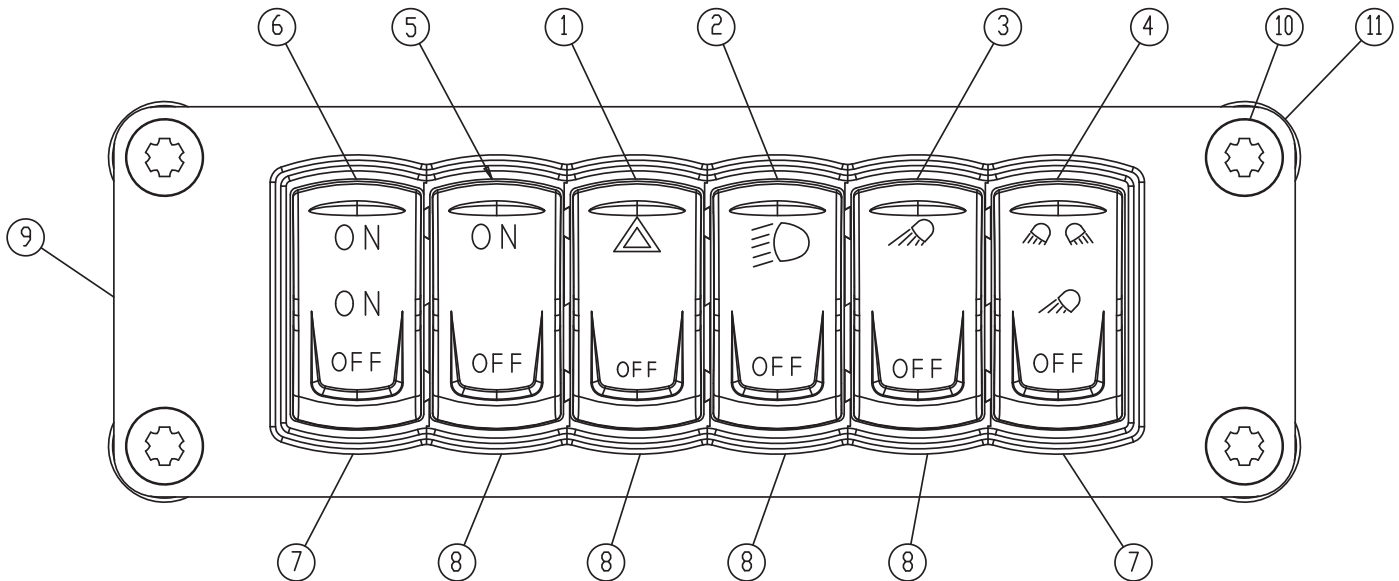

Left Switch Group

Item	Part No.	Qty	Description	Item	Part No.	Qty	Description
Left Switch Group							
1	599023	1	. Switch - Hazard	7	599036	2	. Bezel - Switch - End
2	599024	1	. Switch - Road Light	8	599030	4	. Bezel - Middle
3	599025	1	. Switch - Field Light	9	599031	1	. Bezel - Painted
4	599026	1	. Switch - Work Light	10	599032	4	. Screw, M6
5	599027	1	. Switch - Back Light	11	599033	4	. Threaded Insert
6	599028	1	. Switch - Dome Light