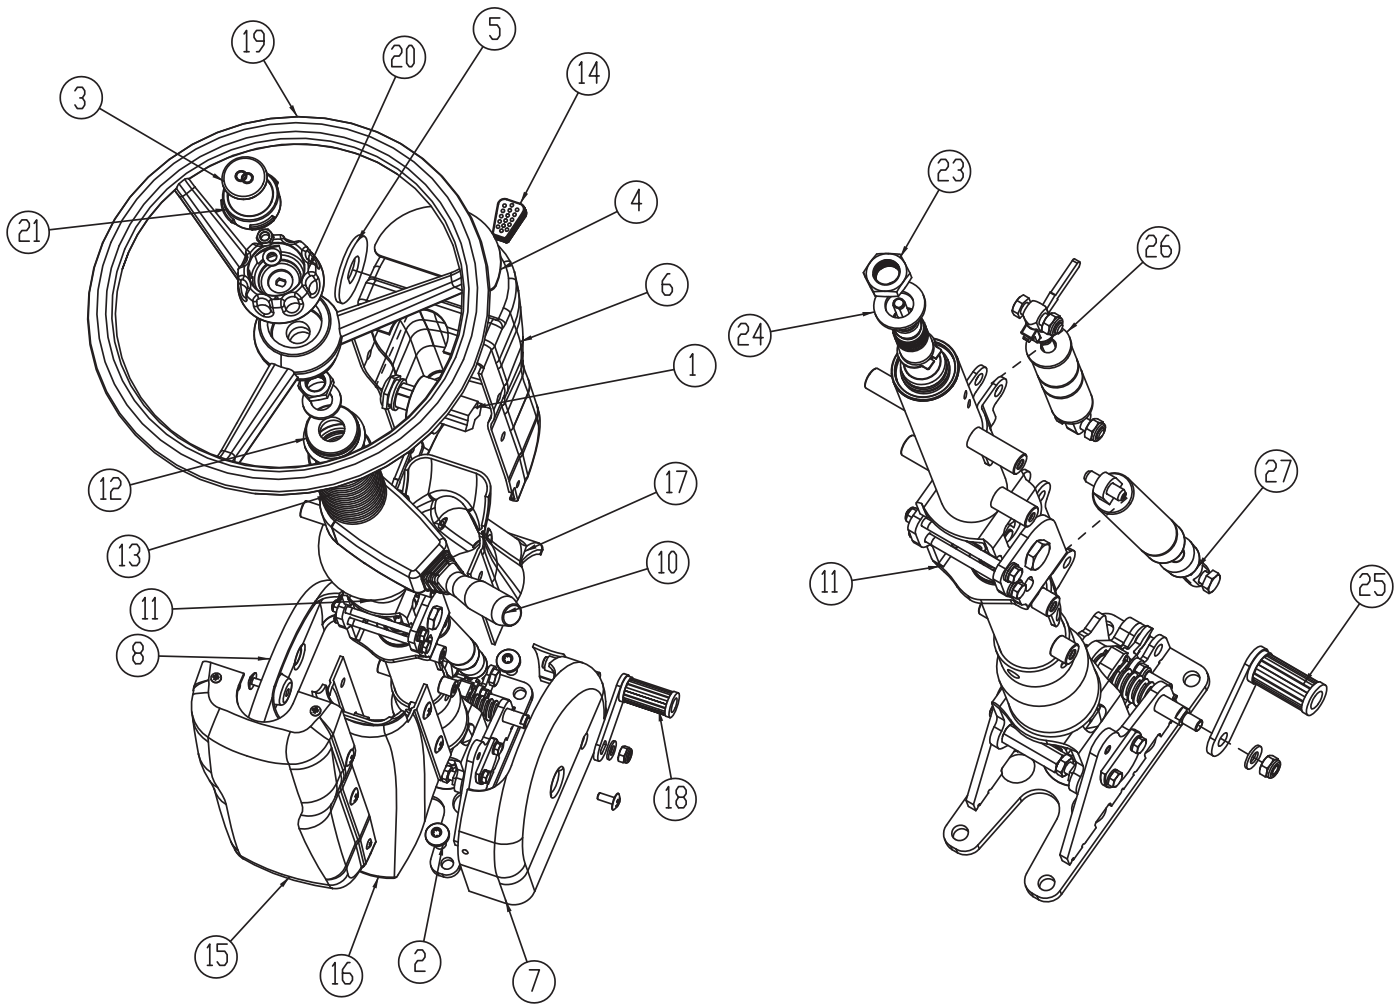

Front Light Arrangement

Item	Part No.	Qty	Description	Item	Part No.	Qty	Description
Front Light Arrangement							
1	598969	2	. Harness - Front Lights	3	598981	6	. Light Bracket
2	598970	12	. Screw	4	598982	6	. Led Light

Rear Light Arrangement

Item	Part No.	Qty	Description	Item	Part No.	Qty	Description
Rear Light Arrangement							
1	598982	2	. Led Light				
2	598984	2	. Harness - Rear Lights				
3	598985	REF	. Wire Tie				

Steering Column Arrangement

Item	Part No.	Qty	Description	Item	Part No.	Qty	Description
Steering Column Arrangement							
1	598987	1	. Ignition Switch	18	599003	1	. Pedal Cover
2	598988	4	. Screw	19	599004	1	. Steering Wheel
4	598989	1	. Indicator Panel	20	599005	1	. Knob For Telescopic Adjustment
5	598990	1	. Ignition Switch Panel	21	599006	1	. Steering Wheel Cap
6	598991	1	. Rear Upper Cover	23	599007	1	. Nut
7	598992	1	. Left Protection	24	599008	1	. Washer
8	598993	1	. Right Protection	25	599009	1	. Foot Control Lever
9	598994	1	. Wire Harness (Internal)	26	599010	1	. Spring Gas Upper Spare Parts
10	598995	1	. Column Switch	27	599011	1	. Spring Gas Lower Spare Parts
11	598996	1	. Steering Column	28	599012	1	. Steering Column Assembly
12	598997	1	. Ring Rubber Bellows	30	599013	1	. Nut Hex
13	598998	1	. Rubber Bellows	31	599014	1	. Split Lock Washer
14	598999	1	. Knob	32	598985	REF	. Tie-Cable
15	599000	1	. Front Upper Cover	33	599016	REF	. P-Clamp
16	599001	1	. Front Lower Cover	34	599017	1	. Rubber Grommet
17	599002	1	. Rear Lower Cover	35	599018	1	. Steering Column Harness (Cab)