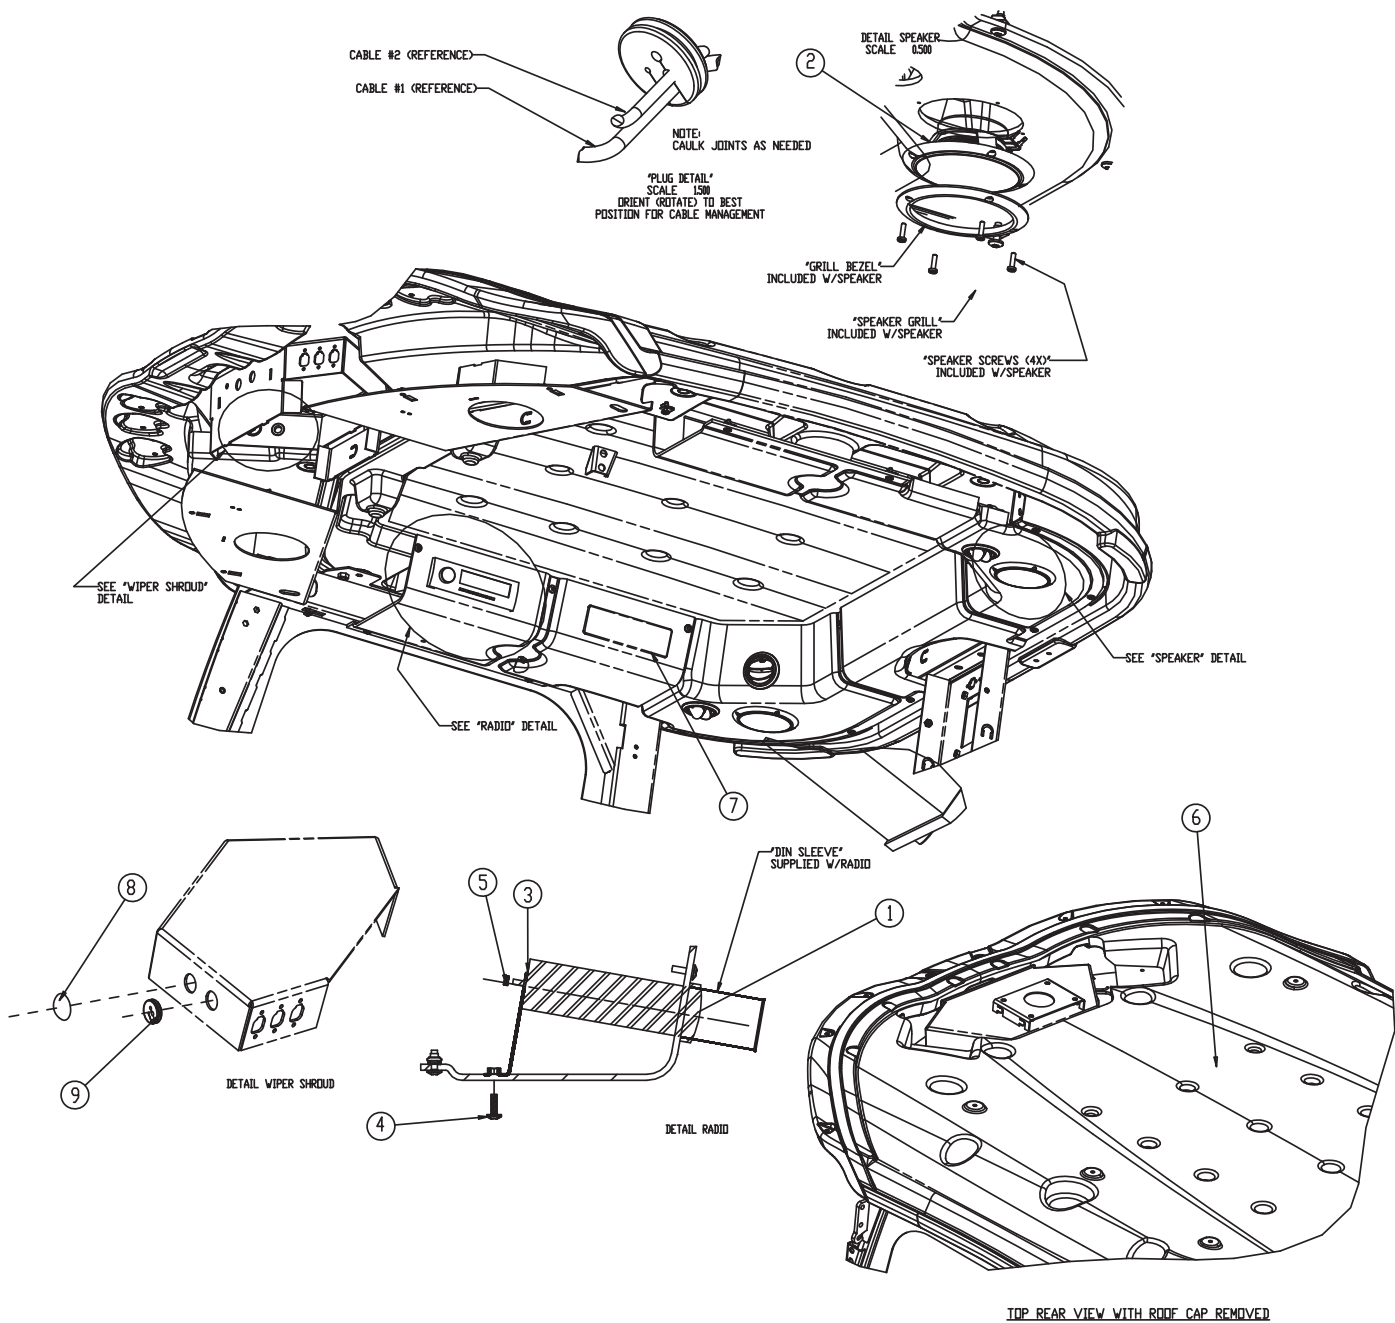

Radio Arrangement

TOP REAR VIEW WITH ROOF CAP REMOVED

Item	Part No.	Qty	Description	Item	Part No.	Qty	Description
Radio Arrangement							
1	599199	1	. Radio Am/Fm /Wb/Bt/Usb	6	599204	1	. Audio Antenna - Internal
2	599200	2	. Speaker - 4" Rear	7	599205	1	. Plastic Cover
3	599201	1	. Radio Support Bracket	8	599206	1	. Hole Plug
4	599032	1	. Screw Truss	9	599207	1	. Rubber Grommet
5	599203	1	. Hex Lock Nut	10	599208	1	. Harness - Radio Jumper