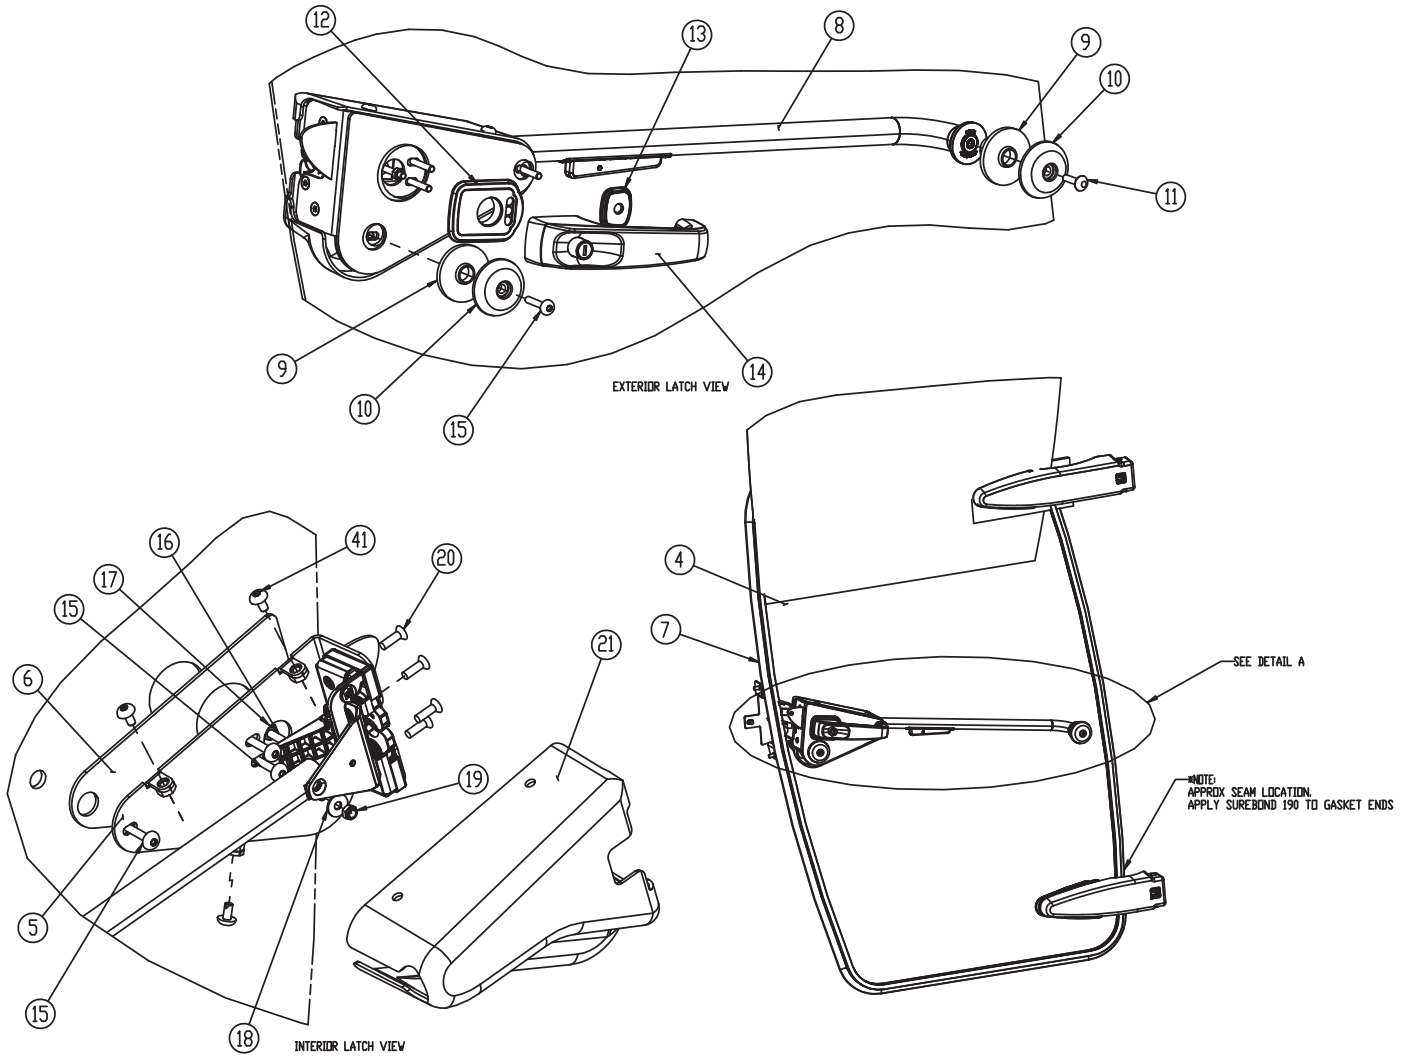

Door Assembly, RH (1 of 2)

Item	Part No.	Qty	Description	Item	Part No.	Qty	Description
	260224		RH Door Assembly				
1	599209	1	. Hinge - Upper Door	22	599230	1	. Door Striker
2	599210	1	. Hinge Cover - Bottom	23	599231	1	. Top Hinge
3	599211	2	. Gasket Hinge To Glass	24	599232	1	. Hinge
4	599212	1	. Glass - Door RH	25	599233	2	. Gasket - Hinge - Glass
5	599213	1	. Latch Plate	26	599234	2	. Hinge Support Bracket
6	599214	1	. Gasket Latch Bracket	27	599235	8	. Washer
7	599215	REF	. Seal - Door	28	599236	2	. Bolt
8	599216	1	. Handle Assy - Reverse Door	29	599238	2	. Hinge Pin
9	599217	2	. Washer - Rear Hinge	30	599239	2	. Clip Retaining
10	599218	2	. Washer Plastic- Hinge	31	599240	2	. Bushing Hinge Pin
11	599065	1	. Screw	32	598988	4	. Screw
12	599220	1	. Gasket Handle Mtg	33	599242	3	. Screw
13	599221	1	. Gasket Handle	34	599243	1	. Guard -Striker
14	599222	1	. Handle Assy - Pushbutton	35	599244	1	. Striker - Door
15	599223	4	. Screw	36	599245	1	. Tapped Block
16	599224	1	. Screw	37	599246	1	. Door Switch
17	599100	1	. Nut	38	599247	2	. Bolt
18	599099	1	. Washer	40	599165	REF	. Door/Window Seal
19	599227	1	. Nut	41	599249	3	. Screw
20	599228	4	. Screw	42	*a 260236	1	Kit, Door Hold-Open, RH
21	599229	1	. RH Cover Latch				

*a Not Included with 260024. Order Separately.