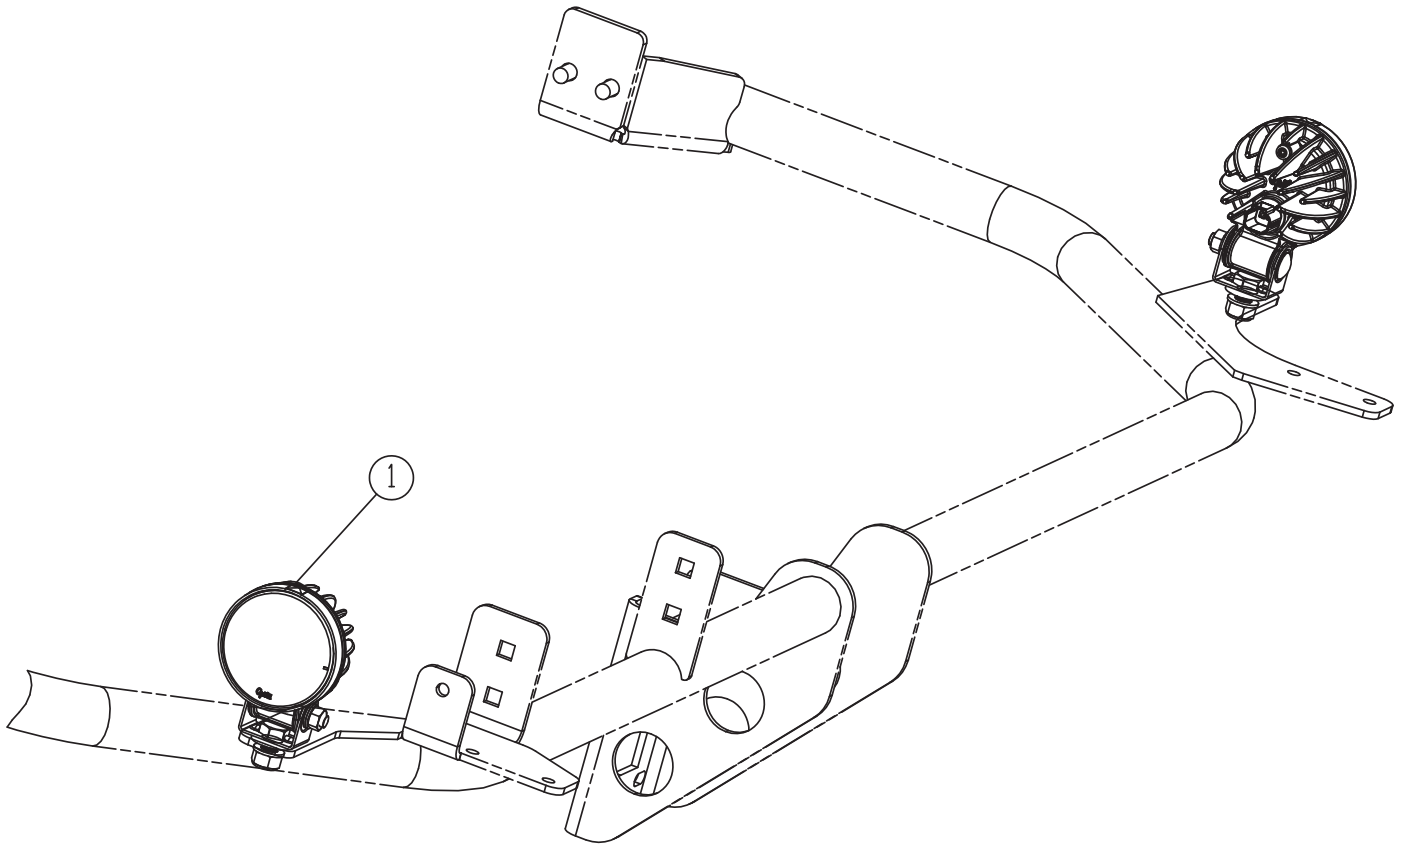

Rear Light Arrangement

Item	Part No.	Qty	Description	Item	Part No.	Qty	Description
Rear Light Arrangement							
1	598982	2	. Led Light				
2	598984	2	. Harness - Rear Lights				
3	598985	REF	. Wire Tie