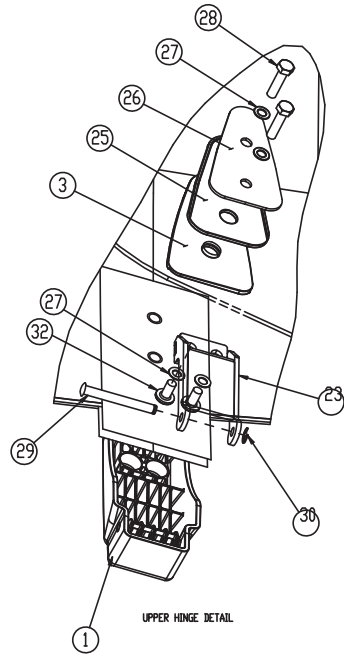

Door Assembly, RH (1 of 2)

Item	Part No.	Qty	Description	Item	Part No.	Qty	Description
	260224		RH Door Assembly				
1	599209	1	. Hinge - Upper Door	22	599230	1	. Door Striker
2	599210	1	. Hinge Cover - Bottom	23	599231	1	. Top Hinge
3	599211	2	. Gasket Hinge To Glass	24	599232	1	. Hinge
4	599212	1	. Glass - Door RH	25	599233	2	. Gasket - Hinge - Glass
5	599213	1	. Latch Plate	26	599234	2	. Hinge Support Bracket
6	599214	1	. Gasket Latch Bracket	27	599235	8	. Washer
7	599215	REF	. Seal - Door	28	599236	2	. Bolt
8	599216	1	. Handle Assy - Reverse Door	29	599238	2	. Hinge Pin
9	599217	2	. Washer - Rear Hinge	30	599239	2	. Clip Retaining
10	599218	2	. Washer Plastic- Hinge	31	599240	2	. Bushing Hinge Pin
11	599065	1	. Screw	32	598988	4	. Screw
12	599220	1	. Gasket Handle Mtg	33	599242	3	. Screw
13	599221	1	. Gasket Handle	34	599243	1	. Guard -Striker
14	599222	1	. Handle Assy - Pushbutton	35	599244	1	. Striker - Door
15	599223	4	. Screw	36	599245	1	. Tapped Block
16	599224	1	. Screw	37	599246	1	. Door Switch
17	599100	1	. Nut	38	599247	2	. Bolt
18	599099	1	. Washer	40	599165	REF	. Door/Window Seal
19	599227	1	. Nut	41	599249	3	. Screw
20	599228	4	. Screw	42	*a 260236	1	Kit, Door Hold-Open, RH
21	599229	1	. RH Cover Latch				

*a Not Included with 260024. Order Separately.

Door Assembly, RH (2 of 2)

Door Hold-Open Kit
 Not Included with Door Assembly
 Order Separately

STRIKER ASSEMBLY VIEW

CAB RH SIDE EXTERIOR VIEW

UPPER HINGE DETAIL