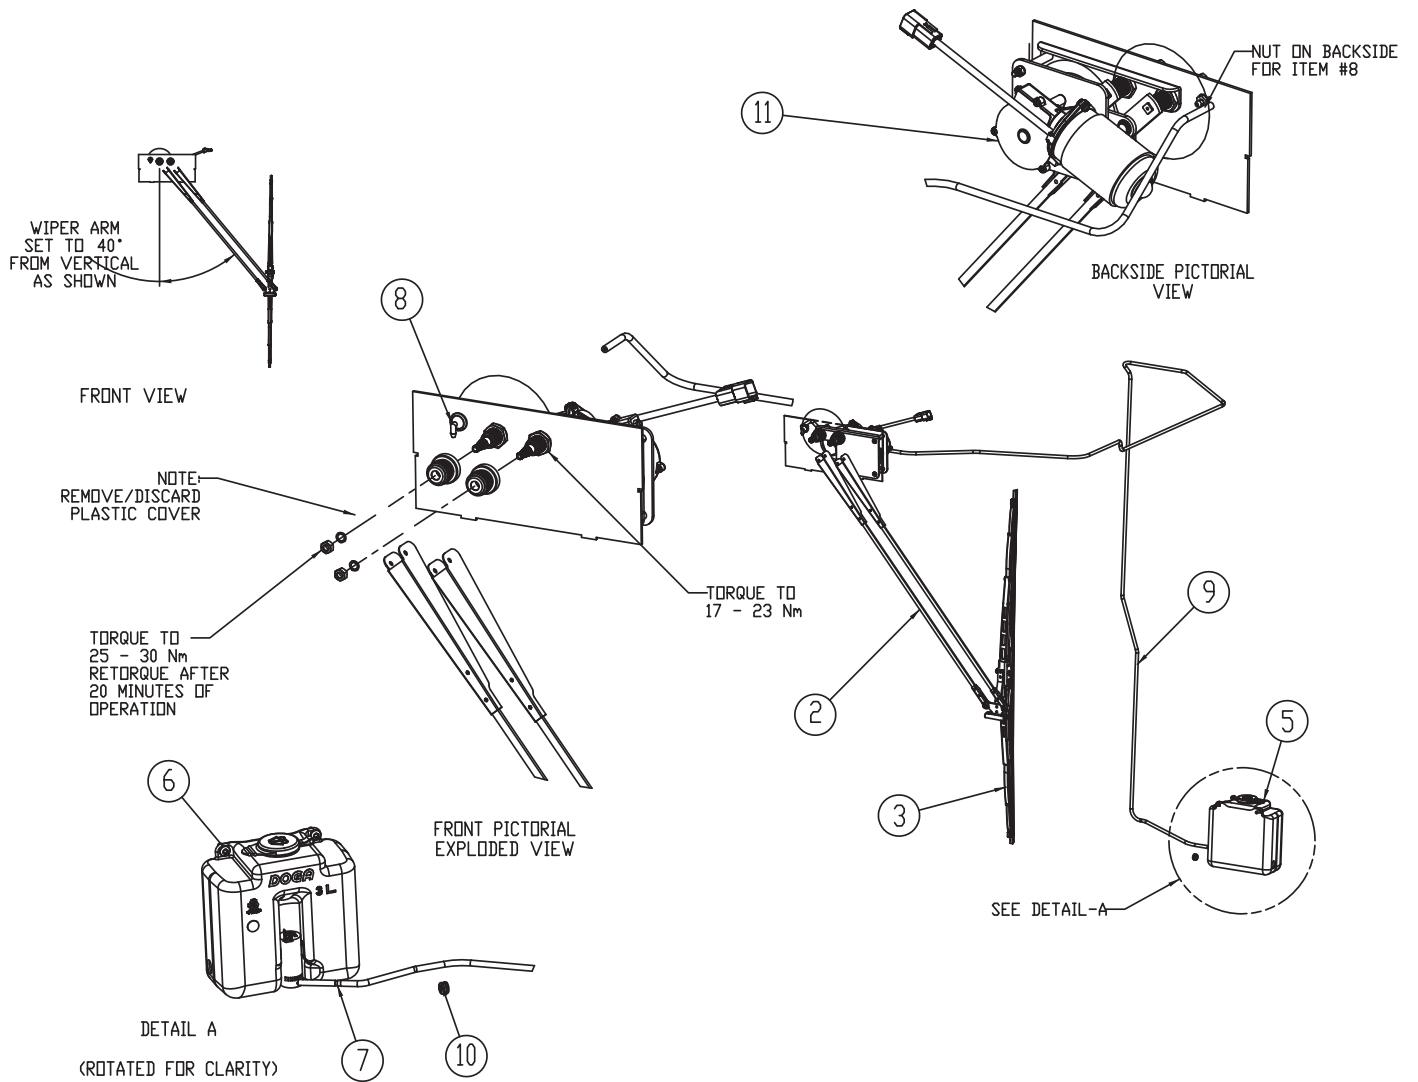

Wiper System

Item	Part No.	Qty	Description	Item	Part No.	Qty	Description
Wiper System							
2	599190	1	. Wiper Arm W/Extension	8	599195	1	. Connector As. -90 Deg
3	599191	1	. Wiper Blade	9	599196	14 ft	. Hose - W/S Washer
5	599192	1	. Washer Reservoir -24V	10	599197	1	. Grommet
6	599032	2	. Screw	11	599198	1	. Wiper Motor - 24V
7	599194	1	. Valve Assembly