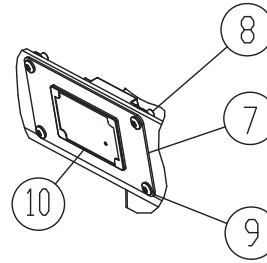

Glass Group

Item	Part No.	Qty	Description	Item	Part No.	Qty	Description
			Glass Group				
1	599071	1	. Front Window	2	599072	2	. Rear Window

Trainer Seat Assembly

Item	Part No.	Qty	Description	Item	Part No.	Qty	Description
Trainer Seat Assembly							
1	599073	1	. Trainer Seat Base	16	599063	4	. Pop Rivet
2	599074	1	. Seat Bottom	17	599089	2	. Lock Washer
3	599075	2	. Seat Cushion	18	599090	4	. Ball Stud
4	599076	1	. Seat Back	19	599091	1	. Pivot Shaft
5	599077	12	. Screw	20	599092	4	. Bushing
6	599078	4	. Screw	21	599093	2	. Cap Nut
7	599079	1	. Seat Belt Bracket	22	599094	2	. Acorn Nut
8	599080	4	. Lock Washer	23	599095	2	. Rubber Bumper
9	599081	1	. Seat Belt	24	599096	2	. Rubber Bumper
10	599082	2	. Lock Washer	25	599097	2	. Gas Strut
11	599083	1	. Lock Washer	26	599098	2	. Neoprene Bumper
12	599084	2	. Bolt	27	599099	2	. Washer
13	599085	1	. Bolt	28	599100	2	. Nut - Hex
14	599086	1	. Seat Back	29	599067	4	. Washer
15	599062	1	. Storage Net				

Mirror Arrangement

I.D. PANEL VIEW

DETAIL A

Item	Part No.	Qty	Description	Item	Part No.	Qty	Description
Mirror Arrangement							
1	599119	1	. Mirror Arm - RH	10	599129	1	. Mirror Controller
2	599120	1	. Mirror Brkt LH	12	599130	1	. Harness Mirror Ext
3	599121	1	. Mirror Brkt RH	13	599131	1	. Dual Heated Mirror Harness
4	599122	1	. Mirror Arm - LH	14	598985	5	. Tie Cable - 8.0
5	599123	8	. Washer -	15	599133	2	. Screw
6	599124	8	. Bolt	16	599134	1	. Lockwasher
7	599125	1	. Control Panel	17	599135	1	. Nut Panel
8	599033	4	. Insert	18	599136	2	. Mirror
9	599032	4	. Screw	19	599137	1	. Wire Harness - Jumper