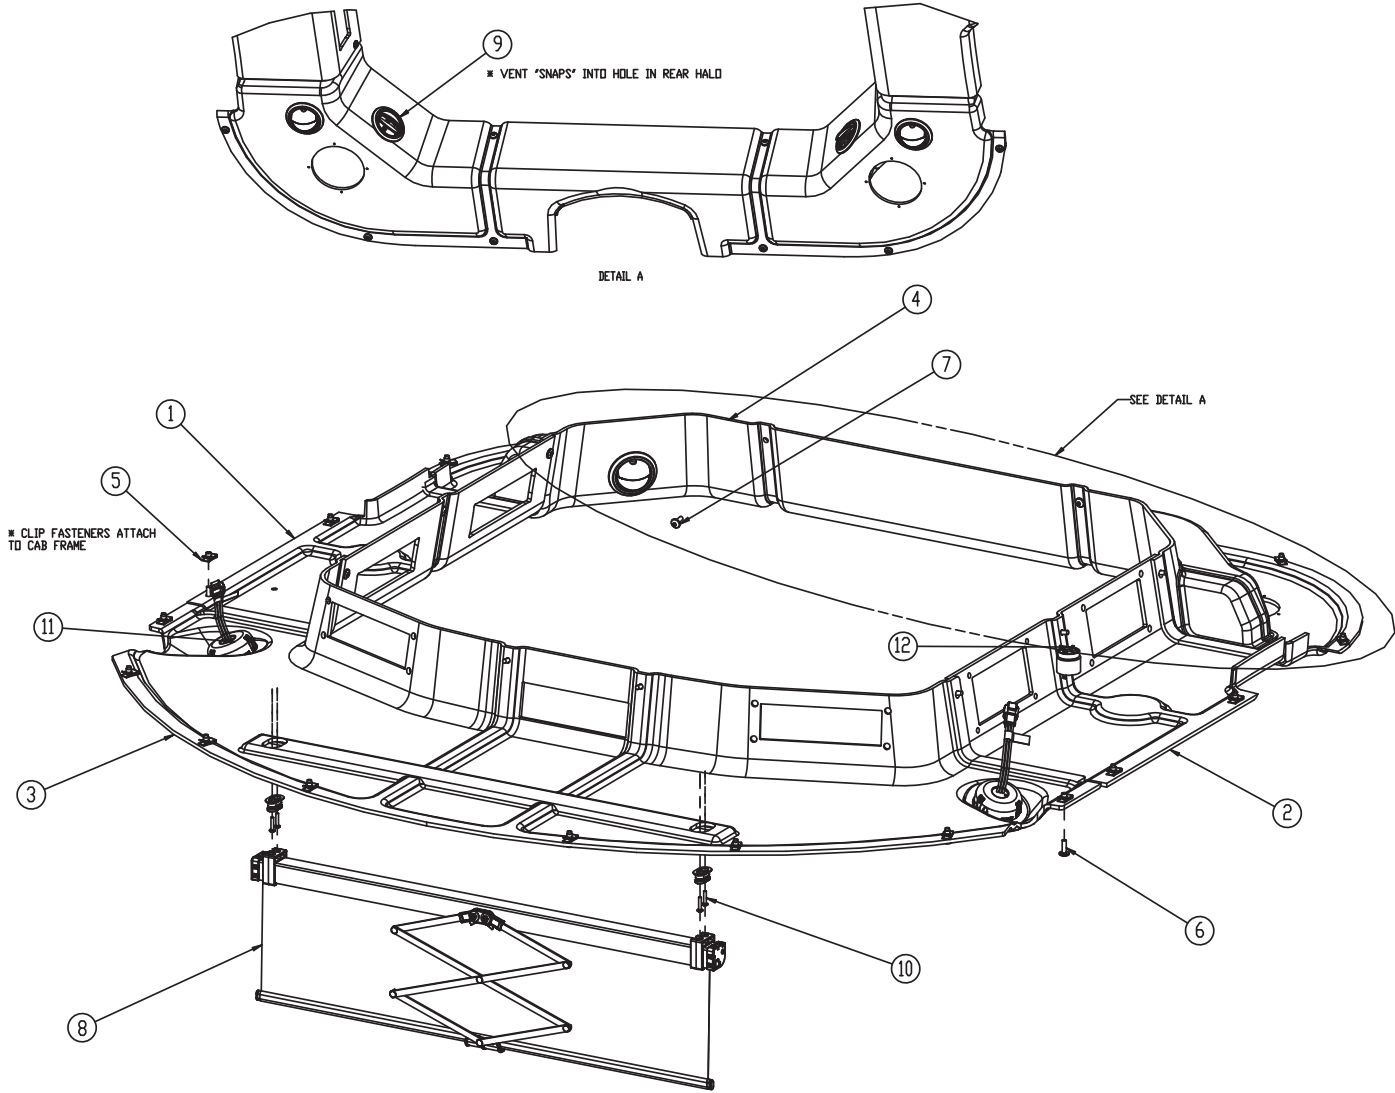

Halo Arrangement

Item	Part No.	Qty	Description	Item	Part No.	Qty	Description
Halo Arrangement							
1	599177	1	. Halo - Side RH	7	599183	6	. Screw
2	599178	1	. Cvr - LH Halo	8	599184	1	. Sunshade
3	599179	1	. Halo - Front Dix	9	599185	4	. Round Defrost Vent
4	599180	1	. Halo - Rear	10	599186	4	. Screw
5	599053	18	. Palnut	11	599187	2	. Dome Light
6	599032	22	. Screw	12	599188	1	. Chime