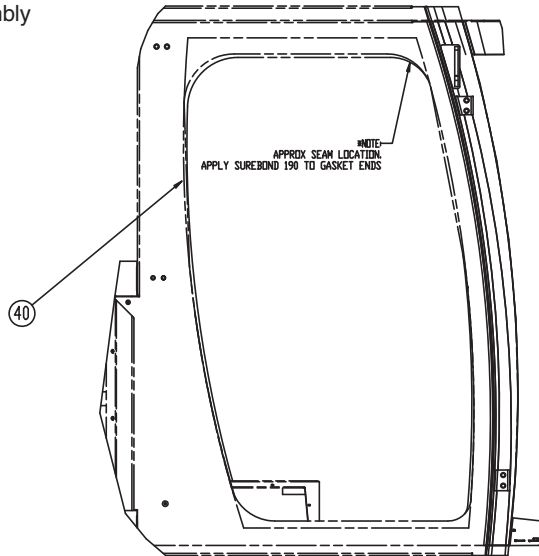

*a Not Included with 260024. Order Separately.

Door Assembly, RH (2 of 2)

Door Hold-Open Kit
 Not Included with Door Assembly
 Order Separately

STRIKER ASSEMBLY VIEW

CAB RH SIDE EXTERIOR VIEW

UPPER HINGE DETAIL