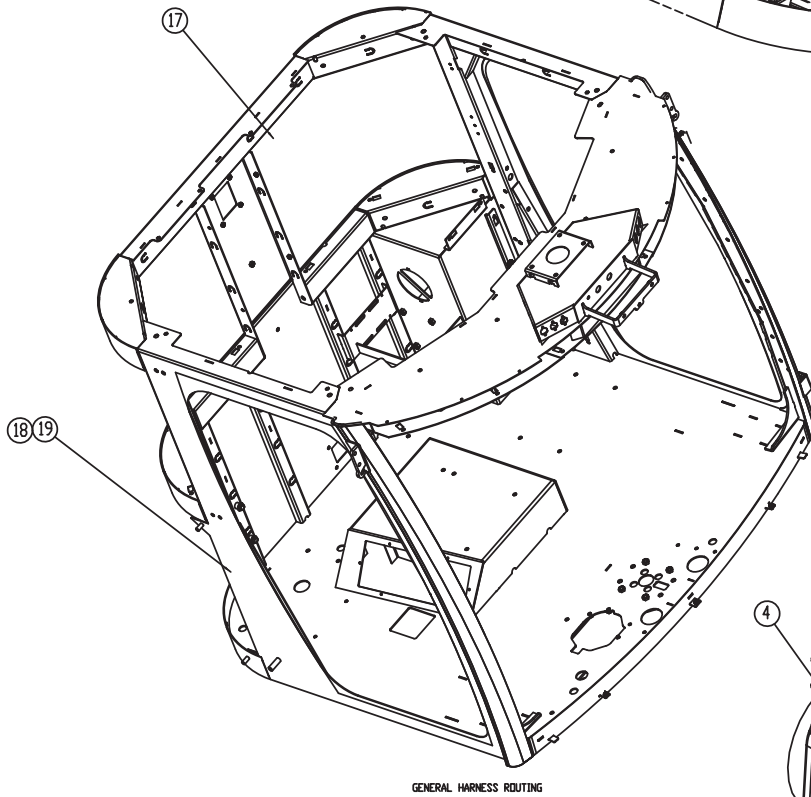

HVAC Arrangement (2 of 2)