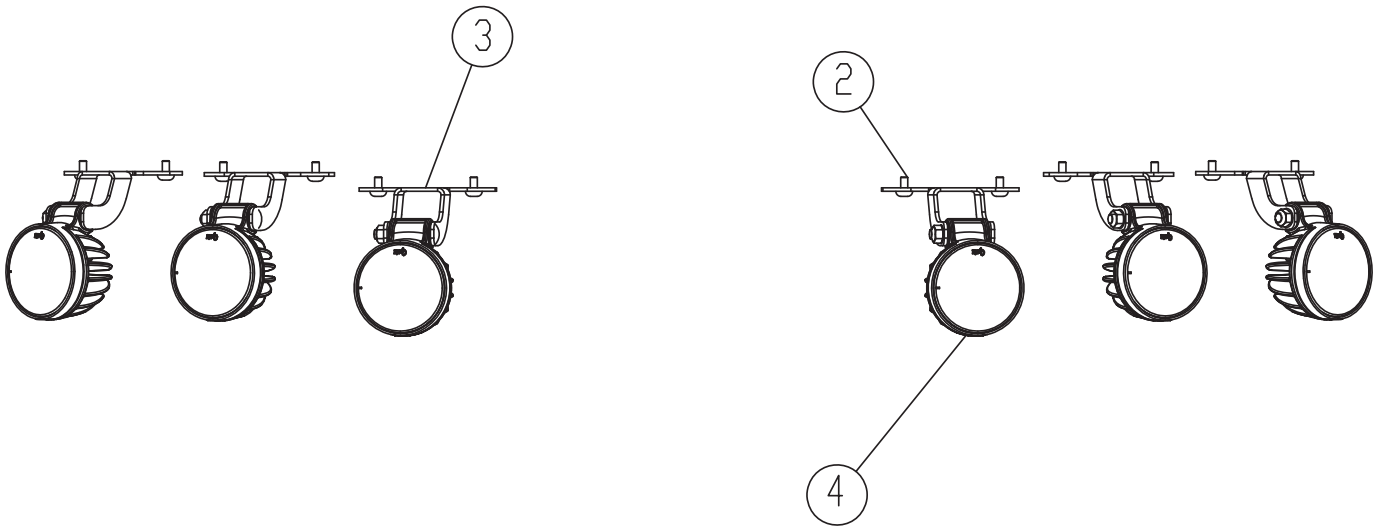

Cab

Table of Contents

Front Light Arrangement 2
Rear Light Arrangement..... 3
Steering Column Arrangement 4
Rear Mounting Rail Assembly..... 5
Left Switch Group 6
Right Switch Group 7
Interior Trim Group 8
Glass Group..... 9
Trainer Seat Assembly 10
Roof Assembly 11
Mirror Arrangement..... 12
Exterior Components 13
Halo Arrangement..... 14
Wiper System..... 15
Radio Arrangement..... 16
Misc Electrical Items 17
RH Door Assembly (1 of 2) 18
RH Door Assembly (2 of 2) 19
LH Door Assembly (1 of 2)..... 20
LH Door Assembly (2 of 2)..... 21
HVAC Arrangement (1 of 2) 22
HVAC Arrangement (2 of 2) 23
HVAC Unit 24

Front Light Arrangement

Item	Part No.	Qty	Description	Item	Part No.	Qty	Description
Front Light Arrangement							
1	598969	2	. Harness - Front Lights	3	598981	6	. Light Bracket
2	598970	12	. Screw	4	598982	6	. Led Light

Steering Column Arrangement

Item	Part No.	Qty	Description	Item	Part No.	Qty	Description
Steering Column Arrangement							
1	598987	1	. Ignition Switch	18	599003	1	. Pedal Cover
2	598988	4	. Screw	19	599004	1	. Steering Wheel
4	598989	1	. Indicator Panel	20	599005	1	. Knob For Telescopic Adjustment
5	598990	1	. Ignition Switch Panel	21	599006	1	. Steering Wheel Cap
6	598991	1	. Rear Upper Cover	23	599007	1	. Nut
7	598992	1	. Left Protection	24	599008	1	. Washer
8	598993	1	. Right Protection	25	599009	1	. Foot Control Lever
9	598994	1	. Wire Harness (Internal)	26	599010	1	. Spring Gas Upper Spare Parts
10	598995	1	. Column Switch	27	599011	1	. Spring Gas Lower Spare Parts
11	598996	1	. Steering Column	28	599012	1	. Steering Column Assembly
12	598997	1	. Ring Rubber Bellows	30	599013	1	. Nut Hex
13	598998	1	. Rubber Bellows	31	599014	1	. Split Lock Washer
14	598999	1	. Knob	32	598985	REF	. Tie-Cable
15	599000	1	. Front Upper Cover	33	599016	REF	. P-Clamp
16	599001	1	. Front Lower Cover	34	599017	1	. Rubber Grommet
17	599002	1	. Rear Lower Cover	35	599018	1	. Steering Column Harness (Cab)