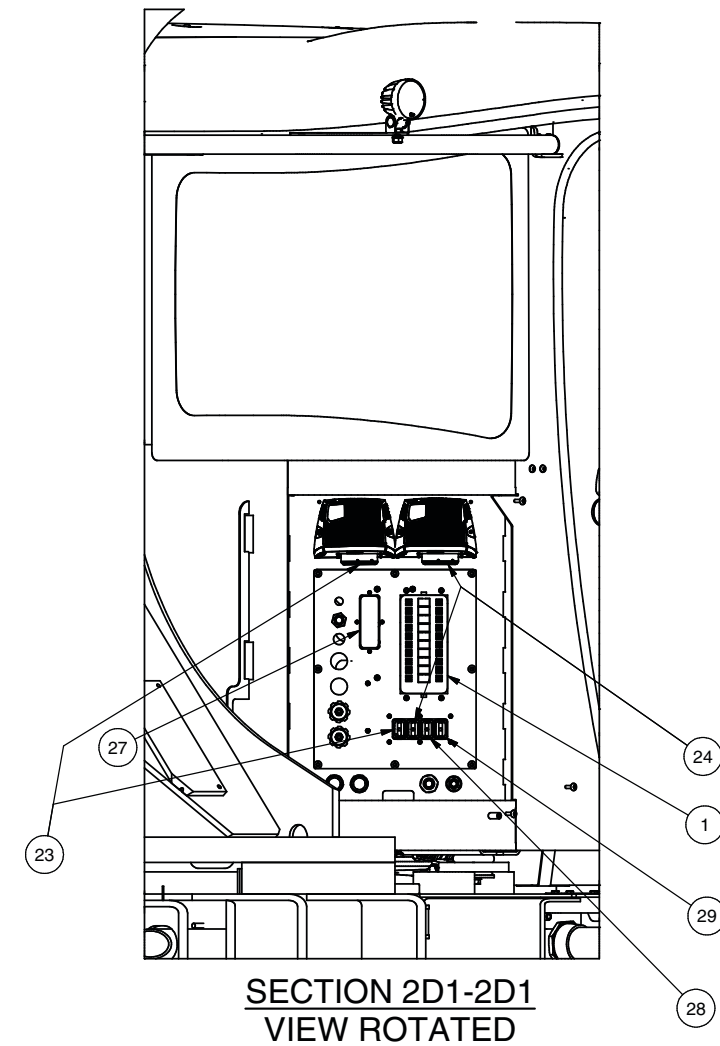

Electrical System, Cummins

Electrical System, Cummins

Item	Part No.	Qty	Description	Item	Part No.	Qty	Description
	597049		Electrical System, Cummins				
1	597543	1	. Wire Harness, Fuse/Relay	21	586898	1	. Fitting
2	597232	4	. Transducer, Pressure	22	585679	1	. Battery Harness
3	597233	1	. Sending Unit, Fuel	23	597463	1	. Wire Harness
4	251424	1	. Sensor, Temp	24	597464	1	. Wire Harness
6	587434	1	. Sensor, Digital Speed	25	597493	1	. Harness, Wire
7	582201	1	. Fitting	26	597494	1	. Harness, Wire
8	560516	1	. Bracket	27	596608	1	. Wire Harness, ECM
11	597062	1	. Reverse Alarm	28	597465	1	. Wire Harness, Chassis "C"
12	R13810993	2	. Capscrew	29	597466	1	. Wire Harness, Chassis "D"
13	R13811189	2	. Locknut	31	597733	1	. Harness, Trinary Switch
14	258338	2	. Floodlight	32	240037	1	. Switch, Pressure
15	596169	1	. Switch	33	593637	1	. Horn, Dual Trumpet
17	R13811015	2	. Capscrew	34	597398	4	. Fitting
18	R13802914	4	. Washer	35	221763W	4	. Washer
19	R13811190	2	. Locknut				

1 25 26 WIRE HARNESS 1, 25 & 26 ARE
INSTALLED INSIDE THE CAB