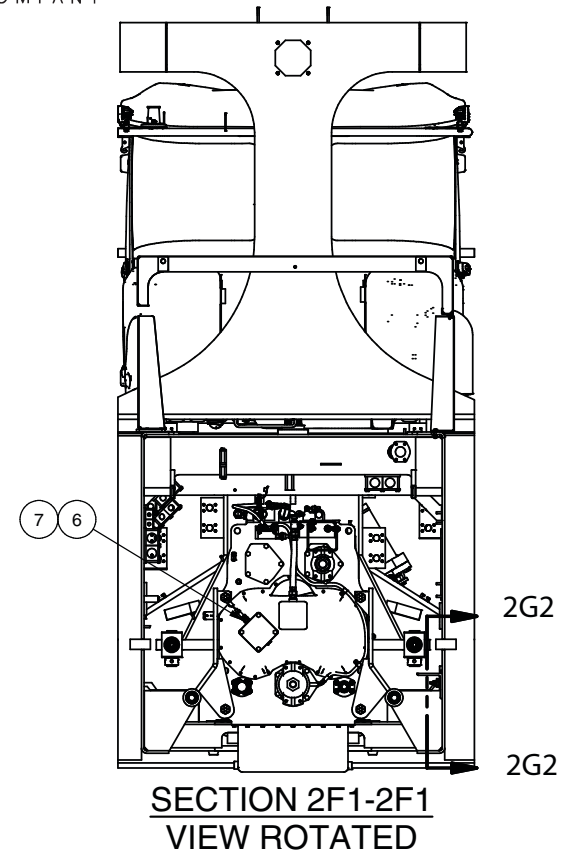

Electrical System, Cummins

Electrical System, Cummins

Item	Part No.	Qty	Description	Item	Part No.	Qty	Description
	597049		Electrical System, Cummins				
1	597543	1	. Wire Harness, Fuse/Relay	21	586898	1	. Fitting
2	597232	4	. Transducer, Pressure	22	585679	1	. Battery Harness
3	597233	1	. Sending Unit, Fuel	23	597463	1	. Wire Harness
4	251424	1	. Sensor, Temp	24	597464	1	. Wire Harness
6	587434	1	. Sensor, Digital Speed	25	597493	1	. Harness, Wire
7	582201	1	. Fitting	26	597494	1	. Harness, Wire
8	560516	1	. Bracket	27	596608	1	. Wire Harness, ECM
11	597062	1	. Reverse Alarm	28	597465	1	. Wire Harness, Chassis "C"
12	R13810993	2	. Capscrew	29	597466	1	. Wire Harness, Chassis "D"
13	R13811189	2	. Locknut	31	597733	1	. Harness, Trinary Switch
14	258338	2	. Floodlight	32	240037	1	. Switch, Pressure
15	596169	1	. Switch	33	593637	1	. Horn, Dual Trumpet
17	R13811015	2	. Capscrew	34	597398	4	. Fitting
18	R13802914	4	. Washer	35	221763W	4	. Washer
19	R13811190	2	. Locknut				

1 25 26 WIRE HARNESS 1, 25 & 26 ARE
INSTALLED INSIDE THE CAB