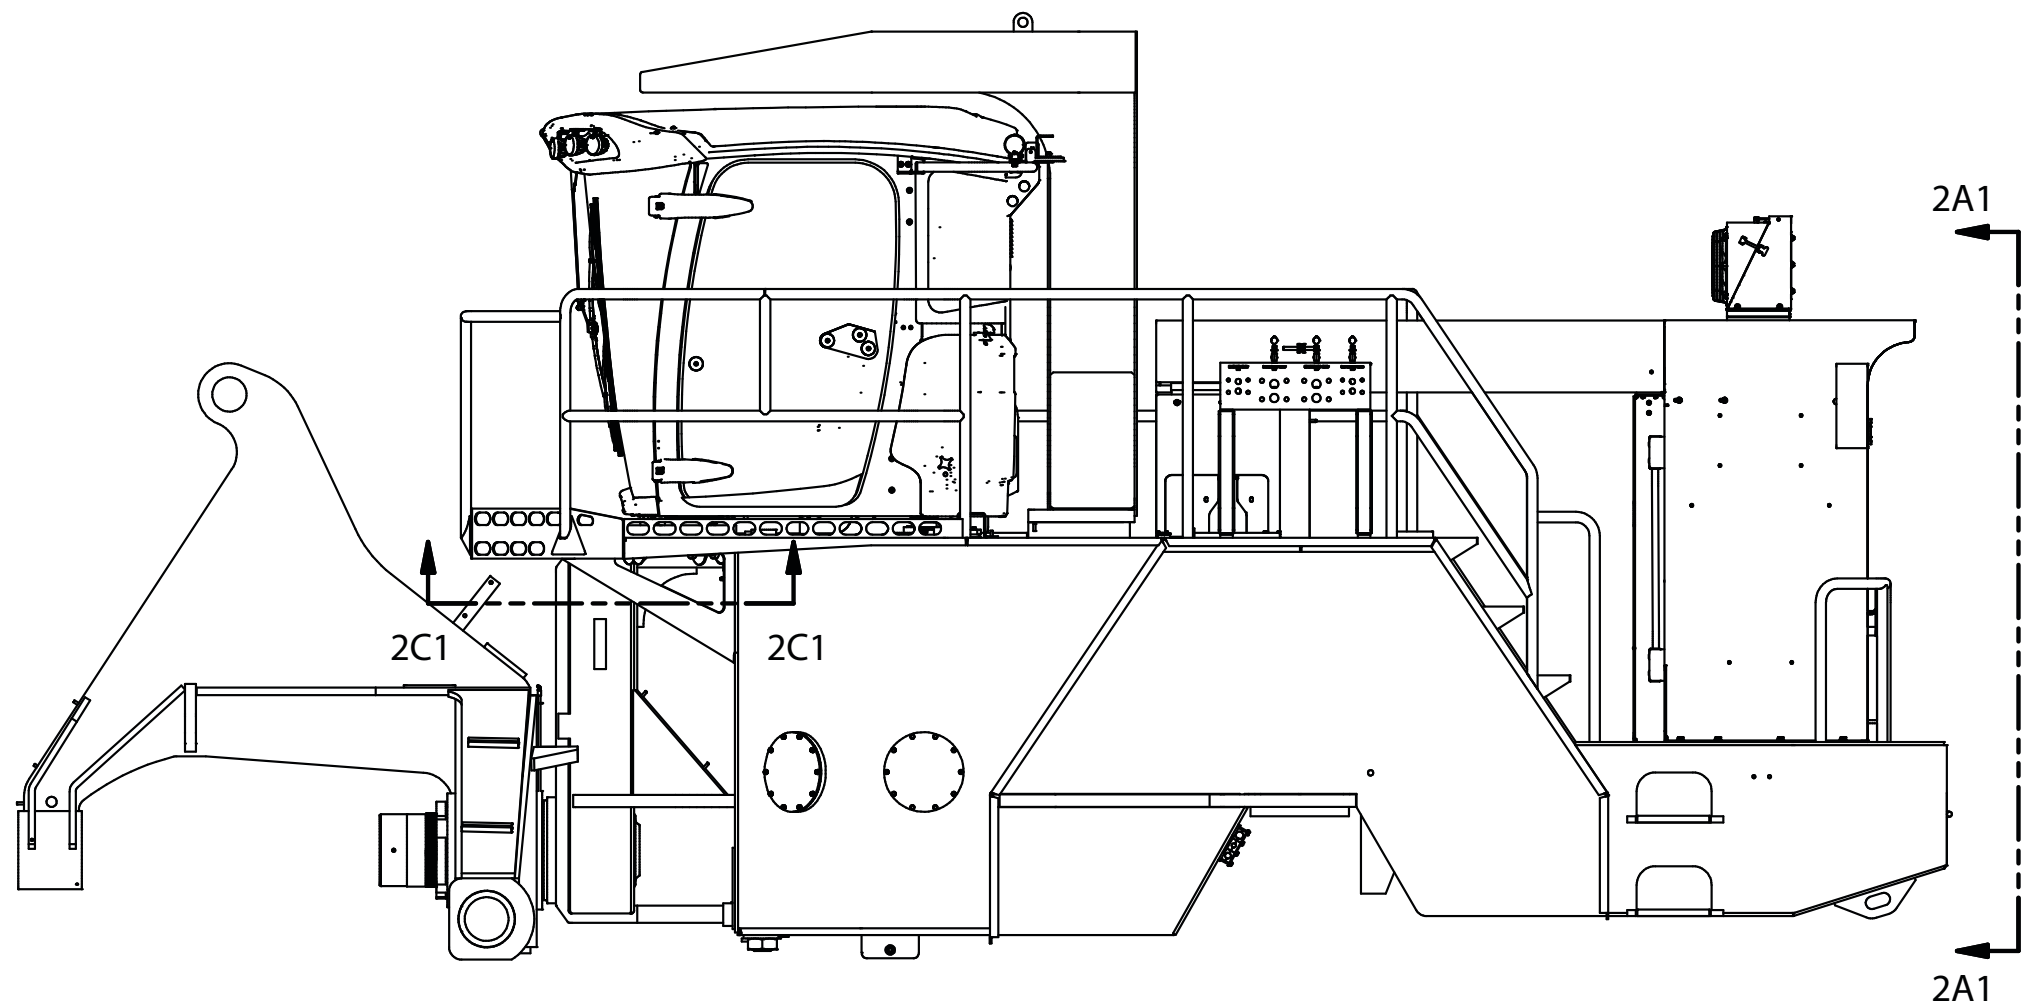

Electrical System, Cummins

Electrical System, Cummins

Item	Part No.	Qty	Description	Item	Part No.	Qty	Description
	597049		Electrical System, Cummins				
1	597543	1	. Wire Harness, Fuse/Relay	21	586898	1	. Fitting
2	597232	4	. Transducer, Pressure	22	585679	1	. Battery Harness
3	597233	1	. Sending Unit, Fuel	23	597463	1	. Wire Harness
4	251424	1	. Sensor, Temp	24	597464	1	. Wire Harness
6	587434	1	. Sensor, Digital Speed	25	597493	1	. Harness, Wire
7	582201	1	. Fitting	26	597494	1	. Harness, Wire
8	560516	1	. Bracket	27	596608	1	. Wire Harness, ECM
11	597062	1	. Reverse Alarm	28	597465	1	. Wire Harness, Chassis "C"
12	R13810993	2	. Capscrew	29	597466	1	. Wire Harness, Chassis "D"
13	R13811189	2	. Locknut	31	597733	1	. Harness, Trinary Switch
14	258338	2	. Floodlight	32	240037	1	. Switch, Pressure
15	596169	1	. Switch	33	593637	1	. Horn, Dual Trumpet
17	R13811015	2	. Capscrew	34	597398	4	. Fitting
18	R13802914	4	. Washer	35	221763W	4	. Washer
19	R13811190	2	. Locknut				

1 25 26 WIRE HARNESS 1, 25 & 26 ARE
INSTALLED INSIDE THE CAB