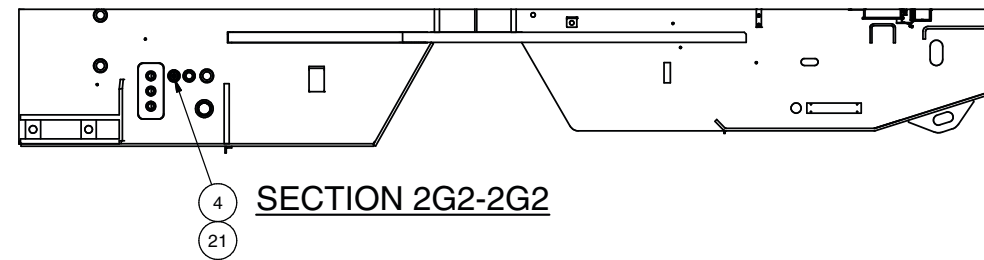

Electrical System, Cummins

Electrical System, Cummins

Item	Part No.	Qty	Description	Item	Part No.	Qty	Description
	597049		Electrical System, Cummins				
1	597543	1	. Wire Harness, Fuse/Relay	21	586898	1	. Fitting
2	597232	4	. Transducer, Pressure	22	585679	1	. Battery Harness
3	597233	1	. Sending Unit, Fuel	23	597463	1	. Wire Harness
4	251424	1	. Sensor, Temp	24	597464	1	. Wire Harness
6	587434	1	. Sensor, Digital Speed	25	597493	1	. Harness, Wire
7	582201	1	. Fitting	26	597494	1	. Harness, Wire
8	560516	1	. Bracket	27	596608	1	. Wire Harness, ECM
11	597062	1	. Reverse Alarm	28	597465	1	. Wire Harness, Chassis "C"
12	R13810993	2	. Capscrew	29	597466	1	. Wire Harness, Chassis "D"
13	R13811189	2	. Locknut	31	597733	1	. Harness, Trinary Switch
14	258338	2	. Floodlight	32	240037	1	. Switch, Pressure
15	596169	1	. Switch	33	593637	1	. Horn, Dual Trumpet
17	R13811015	2	. Capscrew	34	597398	4	. Fitting
18	R13802914	4	. Washer	35	221763W	4	. Washer
19	R13811190	2	. Locknut				

1 25 26 WIRE HARNESS 1, 25 & 26 ARE
INSTALLED INSIDE THE CAB