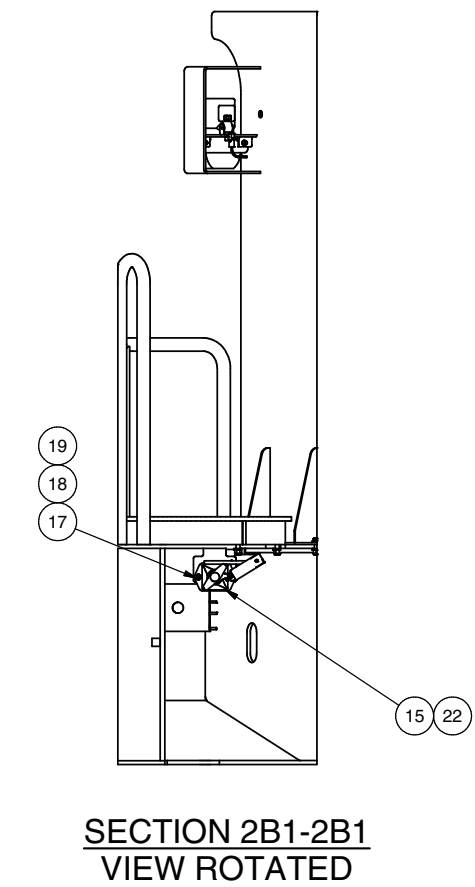

Electrical System, Cummins

Electrical System, Cummins

Item	Part No.	Qty	Description	Item	Part No.	Qty	Description
	597049		Electrical System, Cummins				
1	597543	1	. Wire Harness, Fuse/Relay	21	586898	1	. Fitting
2	597232	4	. Transducer, Pressure	22	585679	1	. Battery Harness
3	597233	1	. Sending Unit, Fuel	23	597463	1	. Wire Harness
4	251424	1	. Sensor, Temp	24	597464	1	. Wire Harness
6	587434	1	. Sensor, Digital Speed	25	597493	1	. Harness, Wire
7	582201	1	. Fitting	26	597494	1	. Harness, Wire
8	560516	1	. Bracket	27	596608	1	. Wire Harness, ECM
11	597062	1	. Reverse Alarm	28	597465	1	. Wire Harness, Chassis "C"
12	R13810993	2	. Capscrew	29	597466	1	. Wire Harness, Chassis "D"
13	R13811189	2	. Locknut	31	597733	1	. Harness, Trinary Switch
14	258338	2	. Floodlight	32	240037	1	. Switch, Pressure
15	596169	1	. Switch	33	593637	1	. Horn, Dual Trumpet
17	R13811015	2	. Capscrew	34	597398	4	. Fitting
18	R13802914	4	. Washer	35	221763W	4	. Washer
19	R13811190	2	. Locknut				

1 25 26 WIRE HARNESS 1, 25 & 26 ARE
INSTALLED INSIDE THE CAB