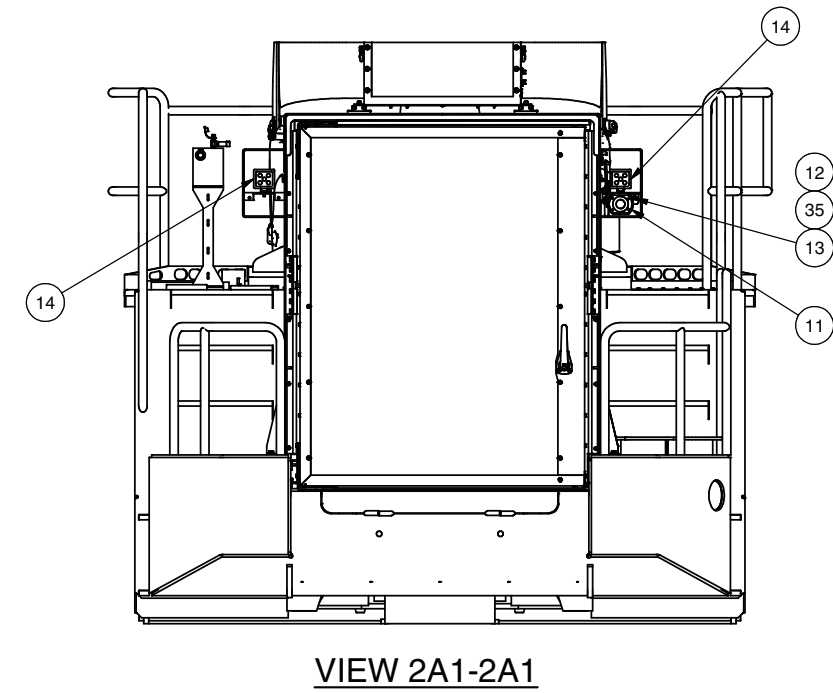

Electrical System, Cummins

Electrical System, Cummins

Item	Part No.	Qty	Description	Item	Part No.	Qty	Description
	597049		Electrical System, Cummins				
1	597543	1	. Wire Harness, Fuse/Relay	21	586898	1	. Fitting
2	597232	4	. Transducer, Pressure	22	585679	1	. Battery Harness
3	597233	1	. Sending Unit, Fuel	23	597463	1	. Wire Harness
4	251424	1	. Sensor, Temp	24	597464	1	. Wire Harness
6	587434	1	. Sensor, Digital Speed	25	597493	1	. Harness, Wire
7	582201	1	. Fitting	26	597494	1	. Harness, Wire
8	560516	1	. Bracket	27	596608	1	. Wire Harness, ECM
11	597062	1	. Reverse Alarm	28	597465	1	. Wire Harness, Chassis "C"
12	R13810993	2	. Capscrew	29	597466	1	. Wire Harness, Chassis "D"
13	R13811189	2	. Locknut	31	597733	1	. Harness, Trinary Switch
14	258338	2	. Floodlight	32	240037	1	. Switch, Pressure
15	596169	1	. Switch	33	593637	1	. Horn, Dual Trumpet
17	R13811015	2	. Capscrew	34	597398	4	. Fitting
18	R13802914	4	. Washer	35	221763W	4	. Washer
19	R13811190	2	. Locknut				

1 25 26 WIRE HARNESS 1, 25 & 26 ARE
INSTALLED INSIDE THE CAB