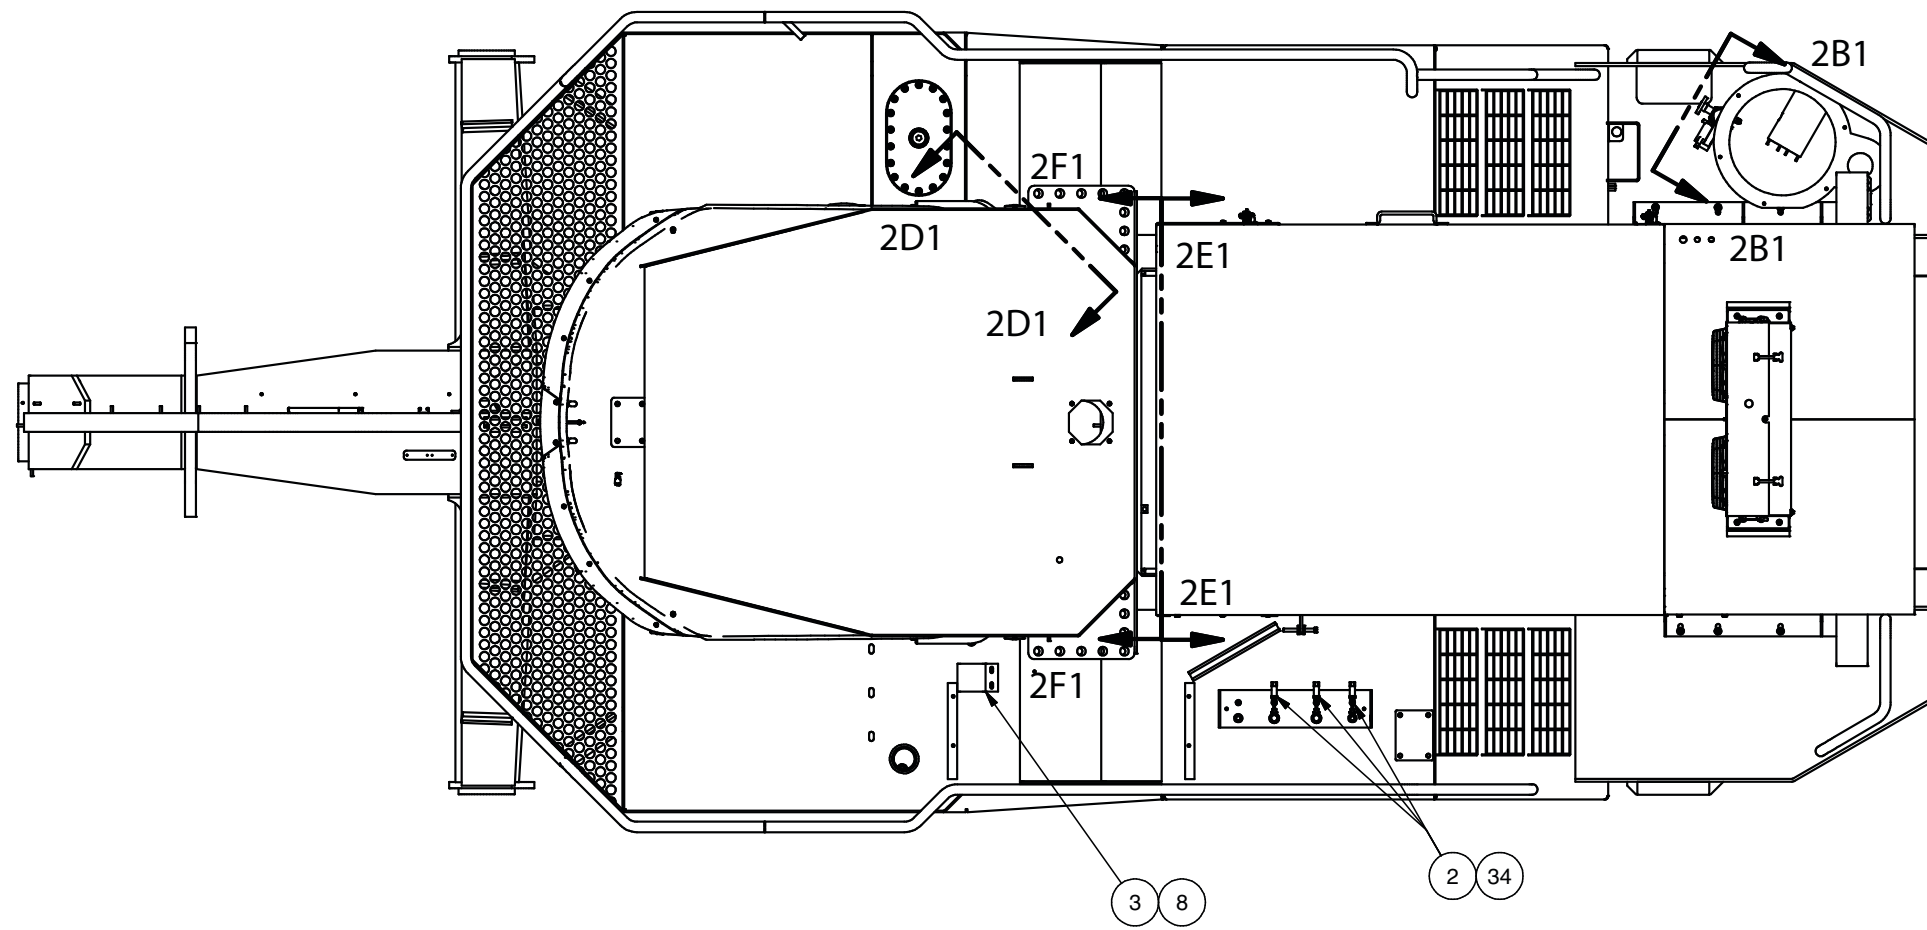

Electrical System, Cummins

Electrical System, Cummins

Item	Part No.	Qty	Description	Item	Part No.	Qty	Description
	597049		Electrical System, Cummins				
1	597543	1	. Wire Harness, Fuse/Relay	21	586898	1	. Fitting
2	597232	4	. Transducer, Pressure	22	585679	1	. Battery Harness
3	597233	1	. Sending Unit, Fuel	23	597463	1	. Wire Harness
4	251424	1	. Sensor, Temp	24	597464	1	. Wire Harness
6	587434	1	. Sensor, Digital Speed	25	597493	1	. Harness, Wire
7	582201	1	. Fitting	26	597494	1	. Harness, Wire
8	560516	1	. Bracket	27	596608	1	. Wire Harness, ECM
11	597062	1	. Reverse Alarm	28	597465	1	. Wire Harness, Chassis "C"
12	R13810993	2	. Capscrew	29	597466	1	. Wire Harness, Chassis "D"
13	R13811189	2	. Locknut	31	597733	1	. Harness, Trinary Switch
14	258338	2	. Floodlight	32	240037	1	. Switch, Pressure
15	596169	1	. Switch	33	593637	1	. Horn, Dual Trumpet
17	R13811015	2	. Capscrew	34	597398	4	. Fitting
18	R13802914	4	. Washer	35	221763W	4	. Washer
19	R13811190	2	. Locknut				

1 25 26 WIRE HARNESS 1, 25 & 26 ARE
INSTALLED INSIDE THE CAB