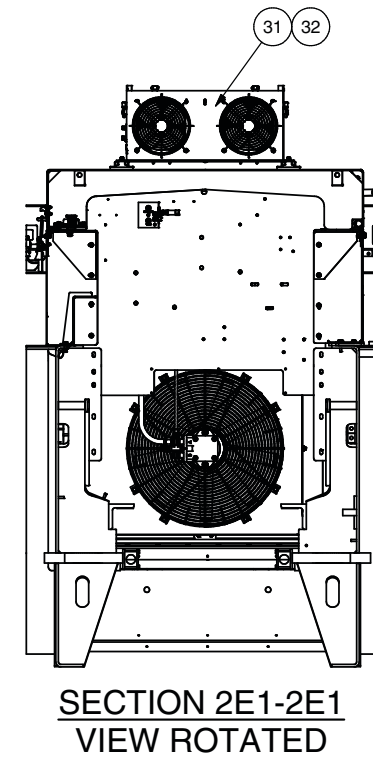

Electrical System, Cummins

Electrical System, Cummins

Item	Part No.	Qty	Description	Item	Part No.	Qty	Description
	597049		Electrical System, Cummins				
1	597543	1	. Wire Harness, Fuse/Relay	21	586898	1	. Fitting
2	597232	4	. Transducer, Pressure	22	585679	1	. Battery Harness
3	597233	1	. Sending Unit, Fuel	23	597463	1	. Wire Harness
4	251424	1	. Sensor, Temp	24	597464	1	. Wire Harness
6	587434	1	. Sensor, Digital Speed	25	597493	1	. Harness, Wire
7	582201	1	. Fitting	26	597494	1	. Harness, Wire
8	560516	1	. Bracket	27	596608	1	. Wire Harness, ECM
11	597062	1	. Reverse Alarm	28	597465	1	. Wire Harness, Chassis "C"
12	R13810993	2	. Capscrew	29	597466	1	. Wire Harness, Chassis "D"
13	R13811189	2	. Locknut	31	597733	1	. Harness, Trinary Switch
14	258338	2	. Floodlight	32	240037	1	. Switch, Pressure
15	596169	1	. Switch	33	593637	1	. Horn, Dual Trumpet
17	R13811015	2	. Capscrew	34	597398	4	. Fitting
18	R13802914	4	. Washer	35	221763W	4	. Washer
19	R13811190	2	. Locknut				

1 25 26 WIRE HARNESS 1, 25 & 26 ARE
INSTALLED INSIDE THE CAB