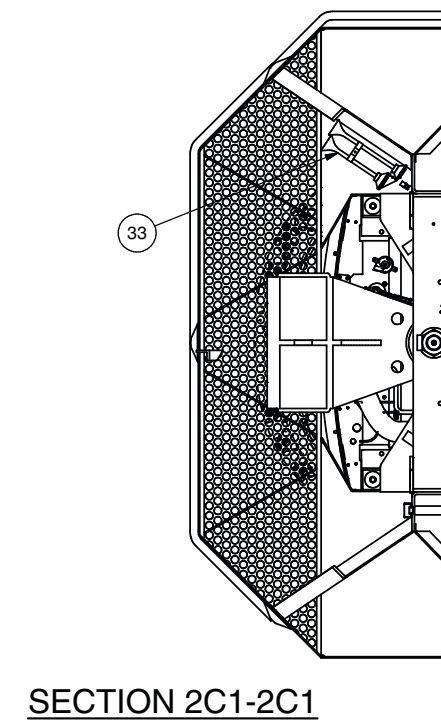

Electrical System, Cummins

Electrical System, Cummins

Item	Part No.	Qty	Description	Item	Part No.	Qty	Description
	597049		Electrical System, Cummins				
1	597543	1	. Wire Harness, Fuse/Relay	21	586898	1	. Fitting
2	597232	4	. Transducer, Pressure	22	585679	1	. Battery Harness
3	597233	1	. Sending Unit, Fuel	23	597463	1	. Wire Harness
4	251424	1	. Sensor, Temp	24	597464	1	. Wire Harness
6	587434	1	. Sensor, Digital Speed	25	597493	1	. Harness, Wire
7	582201	1	. Fitting	26	597494	1	. Harness, Wire
8	560516	1	. Bracket	27	596608	1	. Wire Harness, ECM
11	597062	1	. Reverse Alarm	28	597465	1	. Wire Harness, Chassis "C"
12	R13810993	2	. Capscrew	29	597466	1	. Wire Harness, Chassis "D"
13	R13811189	2	. Locknut	31	597733	1	. Harness, Trinary Switch
14	258338	2	. Floodlight	32	240037	1	. Switch, Pressure
15	596169	1	. Switch	33	593637	1	. Horn, Dual Trumpet
17	R13811015	2	. Capscrew	34	597398	4	. Fitting
18	R13802914	4	. Washer	35	221763W	4	. Washer
19	R13811190	2	. Locknut				

1 25 26 WIRE HARNESS 1, 25 & 26 ARE
INSTALLED INSIDE THE CAB