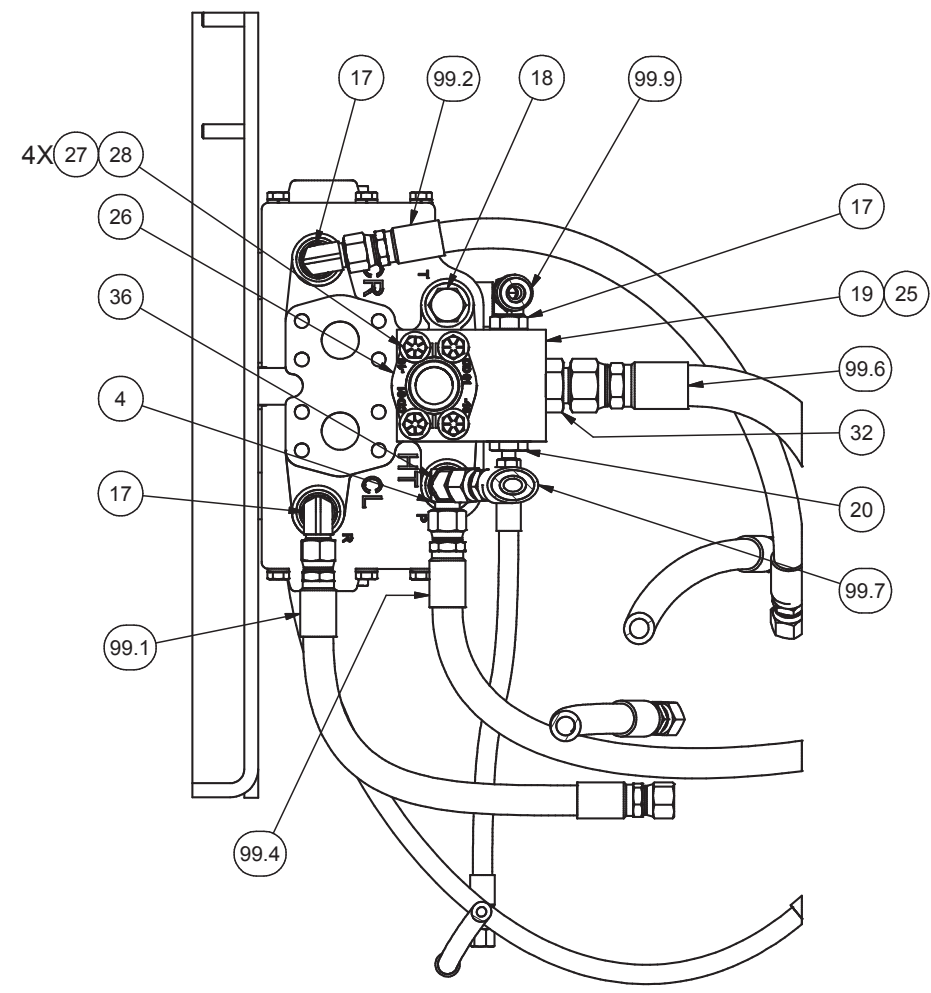

## Hydraulic System, Steering w/Joystick

Item	Part No.	Qty	Description	Item	Part No.	Qty	Description
	<b>597043</b>		<b>Hydraulic System - Steering w/Joystick</b>				
1	* 591659	1	. Valve, Control	27	221767W	4	. Washer
2	581816	1	. Tube Assembly	28	R13811043	4	. Capscrew
3	209806	1	. Fitting	29	231537	12	. Clamp
4	212705	2	. Fitting	30	231251	3	. Clamp
5	253326	1	. Coupler	31	209805	2	. Fitting
6	R15202	2	. Fitting	32	209215	1	. Fitting
7	29183	1	. Fitting	33	209483	3	. Fitting
8	244890	1	. Fitting	34	R13811189	2	. Locknut
9	13525	1	. Fitting	35	R13810999	2	. Capscrew
10	R13802914	3	. Washer	36	214229	1	. Fitting
11	R13801791	3	. Capscrew	39	YHGB 06	2'	. Hose Guard, Plastic Spiral
12	* 581812	1	. Manifold Assembly	40	242594	30	. Cable Tie
13	581817	2	. Tube Assembly	41	234393	1	. Check Valve
14	212717	1	. Fitting	99	597258	1	. Kit, Hose
15	209486	4	. Fitting	99.1	208685	1	.. Hose Assembly
16	221763W	4	. Washer	99.2	227204	1	.. Hose Assembly
17	209488	5	. Fitting	99.3	237221	1	.. Hose Assembly
18	210709	1	. Fitting	99.4	229774	1	.. Hose Assembly
19	596896	1	. Manifold, Return	99.5	226733	1	.. Hose Assembly
20	224774	1	. Fitting	99.6	207540	1	.. Hose Assembly
21	209485	1	. Fitting	99.7	597552	1	.. Hose Assembly
22	245031	2	. Shuttle Valve	99.8	597553	1	.. Hose Assembly
23	242977	2	. Fitting	99.9	255627	1	.. Hose Assembly
24	208713	1	. Fitting	99.10	233144	1	.. Hose Assembly
25	Y098629-219	2	. O-Ring	99.11	250442	1	.. Hose Assembly
26	209535	2	. Clamp Half				

\* See Separate Coverage

NOTES:

1. ITEM 39 NOT SHOWN. USED TO PROTECT HOSES WHEN ROUTING HOSES THOUGH BULKHEAD, AND AROUND SHARP CORNERS. INTENDED LOCATION, HOSES OFF BACK OF OBITROL VALVE.
2. ITEM 40 IS NOT SHOWN. PLACE CABLE TIES ON HOSE ENDS AS ID MARKERS, USE COLOR AND NUMBER PER LABEL.

1A1

**DETAIL 1A1**  
PARTS REMOVED FOR CLARITY

**SECTION 1G2-1G2**