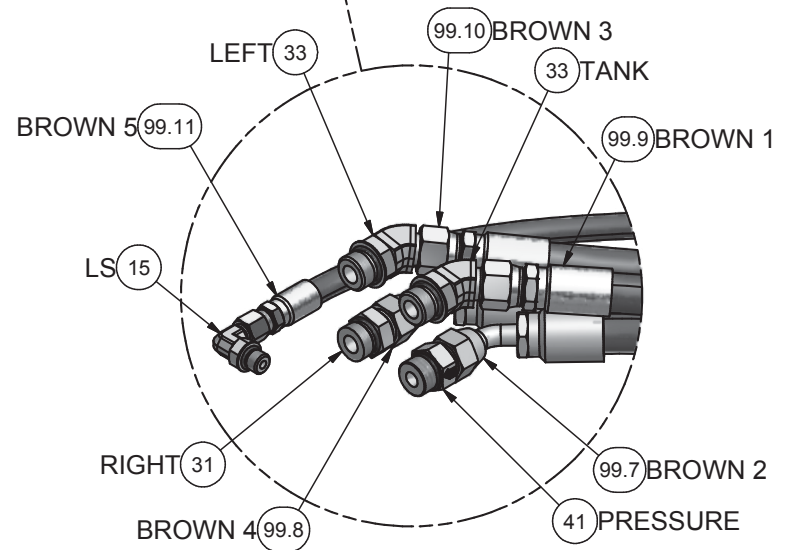

## Hydraulic System, Steering w/Joystick

Item	Part No.	Qty	Description	Item	Part No.	Qty	Description
	<b>597043</b>		<b>Hydraulic System - Steering w/Joystick</b>				
1	* 591659	1	. Valve, Control	27	221767W	4	. Washer
2	581816	1	. Tube Assembly	28	R13811043	4	. Capscrew
3	209806	1	. Fitting	29	231537	12	. Clamp
4	212705	2	. Fitting	30	231251	3	. Clamp
5	253326	1	. Coupler	31	209805	2	. Fitting
6	R15202	2	. Fitting	32	209215	1	. Fitting
7	29183	1	. Fitting	33	209483	3	. Fitting
8	244890	1	. Fitting	34	R13811189	2	. Locknut
9	13525	1	. Fitting	35	R13810999	2	. Capscrew
10	R13802914	3	. Washer	36	214229	1	. Fitting
11	R13801791	3	. Capscrew	39	YHGB 06	2'	. Hose Guard, Plastic Spiral
12	* 581812	1	. Manifold Assembly	40	242594	30	. Cable Tie
13	581817	2	. Tube Assembly	41	234393	1	. Check Valve
14	212717	1	. Fitting	99	597258	1	. Kit, Hose
15	209486	4	. Fitting	99.1	208685	1	.. Hose Assembly
16	221763W	4	. Washer	99.2	227204	1	.. Hose Assembly
17	209488	5	. Fitting	99.3	237221	1	.. Hose Assembly
18	210709	1	. Fitting	99.4	229774	1	.. Hose Assembly
19	596896	1	. Manifold, Return	99.5	226733	1	.. Hose Assembly
20	224774	1	. Fitting	99.6	207540	1	.. Hose Assembly
21	209485	1	. Fitting	99.7	597552	1	.. Hose Assembly
22	245031	2	. Shuttle Valve	99.8	597553	1	.. Hose Assembly
23	242977	2	. Fitting	99.9	255627	1	.. Hose Assembly
24	208713	1	. Fitting	99.10	233144	1	.. Hose Assembly
25	Y098629-219	2	. O-Ring	99.11	250442	1	.. Hose Assembly
26	209535	2	. Clamp Half				

\* See Separate Coverage

NOTES:

1. ITEM 39 NOT SHOWN. USED TO PROTECT HOSES WHEN ROUTING HOSES THOUGH BULKHEAD, AND AROUND SHARP CORNERS. INTENDED LOCATION, HOSES OFF BACK OF OBITROL VALVE.
2. ITEM 40 IS NOT SHOWN. PLACE CABLE TIES ON HOSE ENDS AS ID MARKERS, USE COLOR AND NUMBER PER LABEL.

1A1

**DETAIL 1A1**  
PARTS REMOVED FOR CLARITY

**SECTION 1G2-1G2**