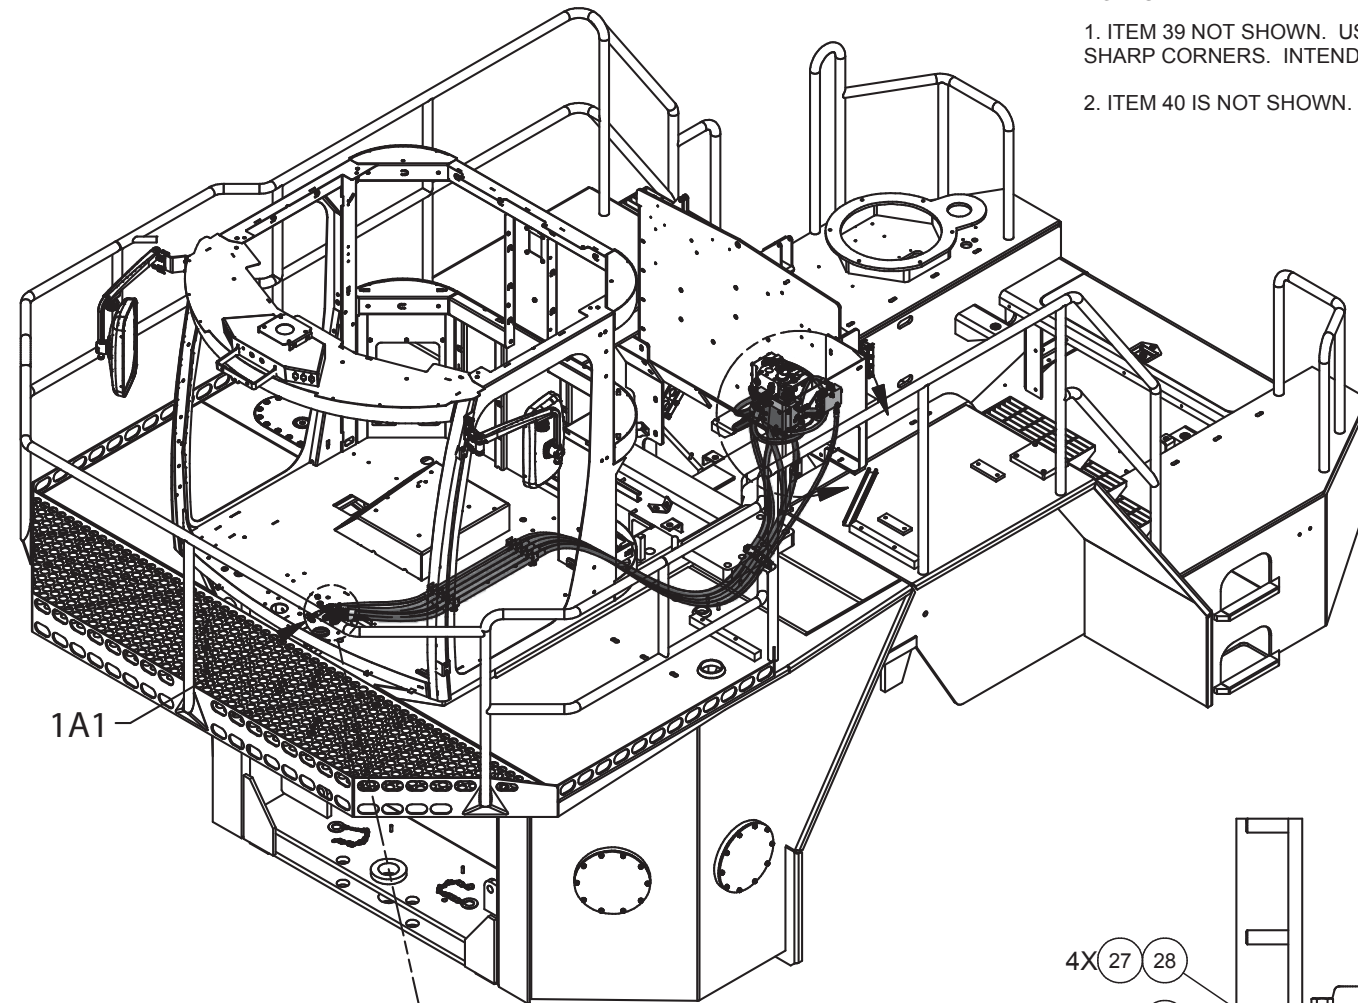

---

Hydraulic System, Steering w/Joystick

## Hydraulic System, Steering w/Joystick

Item	Part No.	Qty	Description	Item	Part No.	Qty	Description
	<b>597043</b>		<b>Hydraulic System - Steering w/Joystick</b>				
1	* 591659	1	. Valve, Control	27	221767W	4	. Washer
2	581816	1	. Tube Assembly	28	R13811043	4	. Capscrew
3	209806	1	. Fitting	29	231537	12	. Clamp
4	212705	2	. Fitting	30	231251	3	. Clamp
5	253326	1	. Coupler	31	209805	2	. Fitting
6	R15202	2	. Fitting	32	209215	1	. Fitting
7	29183	1	. Fitting	33	209483	3	. Fitting
8	244890	1	. Fitting	34	R13811189	2	. Locknut
9	13525	1	. Fitting	35	R13810999	2	. Capscrew
10	R13802914	3	. Washer	36	214229	1	. Fitting
11	R13801791	3	. Capscrew	39	YHGB 06	2'	. Hose Guard, Plastic Spiral
12	* 581812	1	. Manifold Assembly	40	242594	30	. Cable Tie
13	581817	2	. Tube Assembly	41	234393	1	. Check Valve
14	212717	1	. Fitting	99	597258	1	. Kit, Hose
15	209486	4	. Fitting	99.1	208685	1	.. Hose Assembly
16	221763W	4	. Washer	99.2	227204	1	.. Hose Assembly
17	209488	5	. Fitting	99.3	237221	1	.. Hose Assembly
18	210709	1	. Fitting	99.4	229774	1	.. Hose Assembly
19	596896	1	. Manifold, Return	99.5	226733	1	.. Hose Assembly
20	224774	1	. Fitting	99.6	207540	1	.. Hose Assembly
21	209485	1	. Fitting	99.7	597552	1	.. Hose Assembly
22	245031	2	. Shuttle Valve	99.8	597553	1	.. Hose Assembly
23	242977	2	. Fitting	99.9	255627	1	.. Hose Assembly
24	208713	1	. Fitting	99.10	233144	1	.. Hose Assembly
25	Y098629-219	2	. O-Ring	99.11	250442	1	.. Hose Assembly
26	209535	2	. Clamp Half				

\* See Separate Coverage

NOTES:

1. ITEM 39 NOT SHOWN. USED TO PROTECT HOSES WHEN ROUTING HOSES THOUGH BULKHEAD, AND AROUND SHARP CORNERS. INTENDED LOCATION, HOSES OFF BACK OF OBITROL VALVE.
2. ITEM 40 IS NOT SHOWN. PLACE CABLE TIES ON HOSE ENDS AS ID MARKERS, USE COLOR AND NUMBER PER LABEL.

1A1

**DETAIL 1A1**  
PARTS REMOVED FOR CLARITY

**SECTION 1G2-1G2**