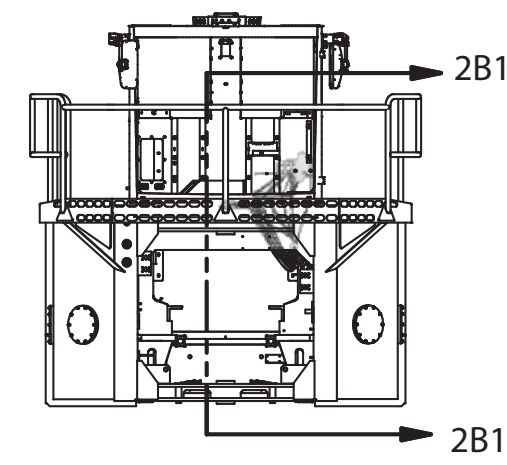

## Hydraulic System, Steering w/Joystick

Item	Part No.	Qty	Description	Item	Part No.	Qty	Description
	<b>597043</b>		<b>Hydraulic System - Steering w/Joystick</b>				
1	* 591659	1	. Valve, Control	27	221767W	4	. Washer
2	581816	1	. Tube Assembly	28	R13811043	4	. Capscrew
3	209806	1	. Fitting	29	231537	12	. Clamp
4	212705	2	. Fitting	30	231251	3	. Clamp
5	253326	1	. Coupler	31	209805	2	. Fitting
6	R15202	2	. Fitting	32	209215	1	. Fitting
7	29183	1	. Fitting	33	209483	3	. Fitting
8	244890	1	. Fitting	34	R13811189	2	. Locknut
9	13525	1	. Fitting	35	R13810999	2	. Capscrew
10	R13802914	3	. Washer	36	214229	1	. Fitting
11	R13801791	3	. Capscrew	39	YHGB 06	2'	. Hose Guard, Plastic Spiral
12	* 581812	1	. Manifold Assembly	40	242594	30	. Cable Tie
13	581817	2	. Tube Assembly	41	234393	1	. Check Valve
14	212717	1	. Fitting	99	597258	1	. Kit, Hose
15	209486	4	. Fitting	99.1	208685	1	.. Hose Assembly
16	221763W	4	. Washer	99.2	227204	1	.. Hose Assembly
17	209488	5	. Fitting	99.3	237221	1	.. Hose Assembly
18	210709	1	. Fitting	99.4	229774	1	.. Hose Assembly
19	596896	1	. Manifold, Return	99.5	226733	1	.. Hose Assembly
20	224774	1	. Fitting	99.6	207540	1	.. Hose Assembly
21	209485	1	. Fitting	99.7	597552	1	.. Hose Assembly
22	245031	2	. Shuttle Valve	99.8	597553	1	.. Hose Assembly
23	242977	2	. Fitting	99.9	255627	1	.. Hose Assembly
24	208713	1	. Fitting	99.10	233144	1	.. Hose Assembly
25	Y098629-219	2	. O-Ring	99.11	250442	1	.. Hose Assembly
26	209535	2	. Clamp Half				

\* See Separate Coverage

NOTES:

1. ITEM 39 NOT SHOWN. USED TO PROTECT HOSES WHEN ROUTING HOSES THOUGH BULKHEAD, AND AROUND SHARP CORNERS. INTENDED LOCATION, HOSES OFF BACK OF OBITROL VALVE.
2. ITEM 40 IS NOT SHOWN. PLACE CABLE TIES ON HOSE ENDS AS ID MARKERS, USE COLOR AND NUMBER PER LABEL.

1A1

**DETAIL 1A1**  
PARTS REMOVED FOR CLARITY

**SECTION 1G2-1G2**