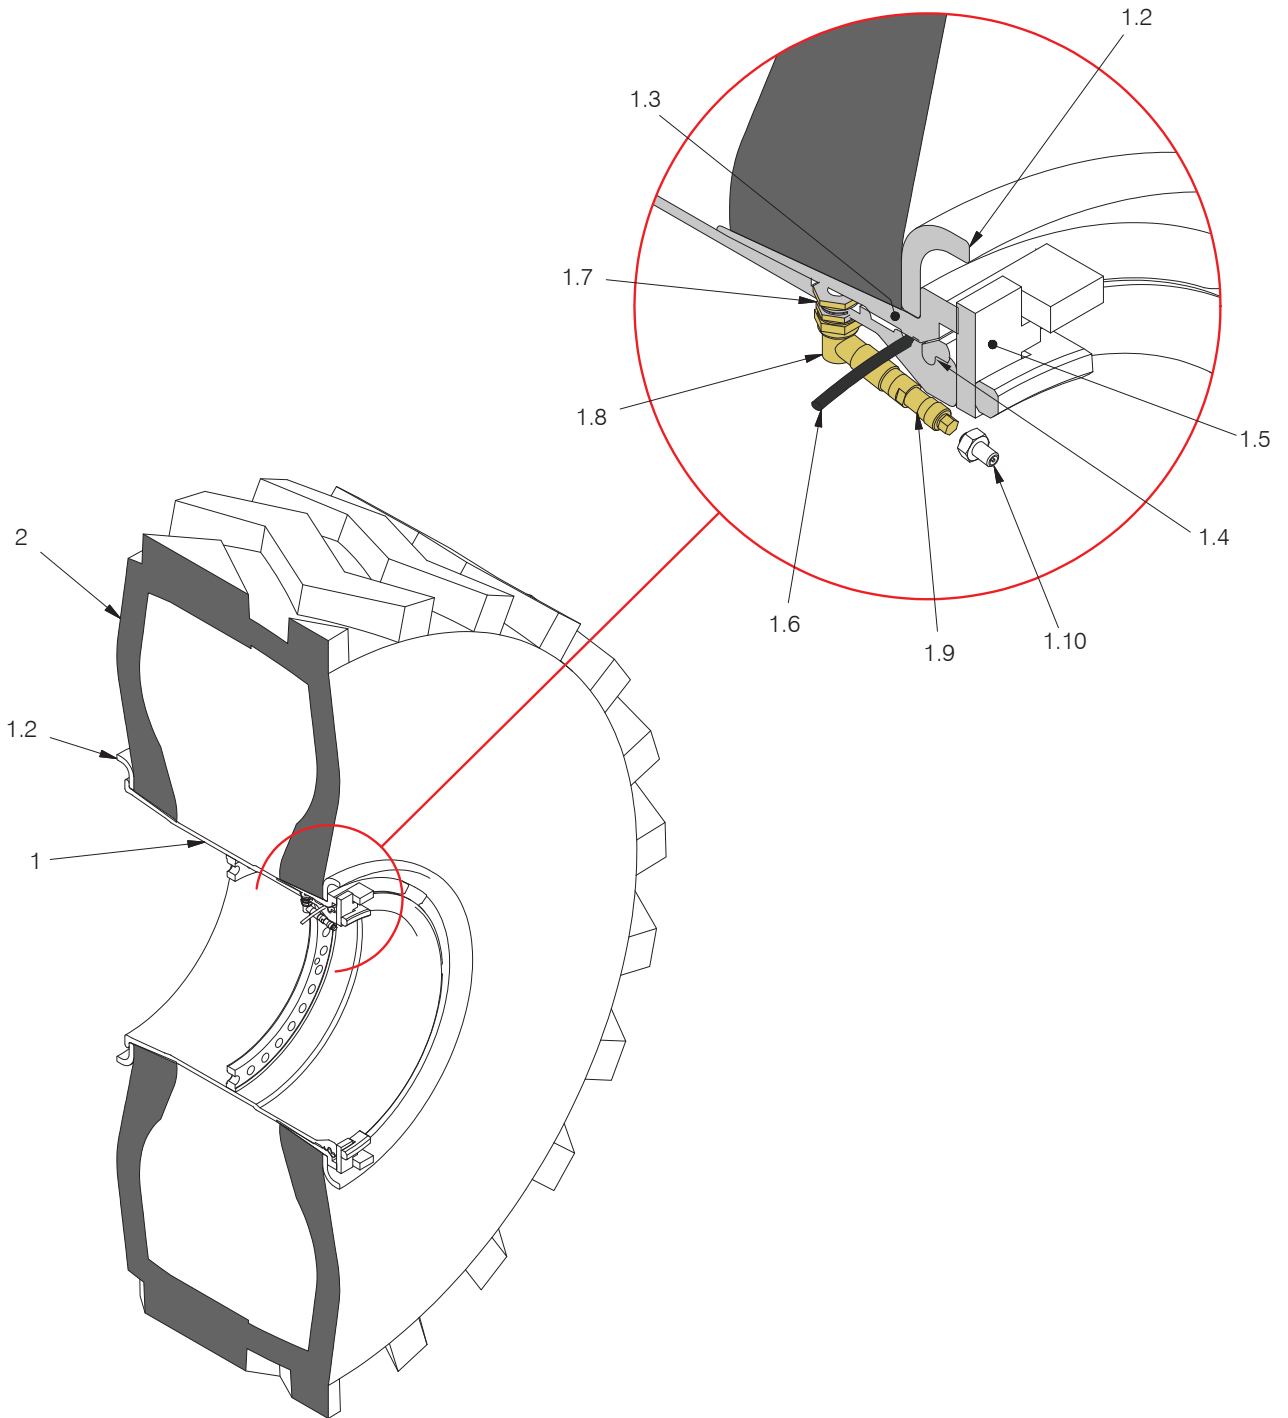

Front Wheel & Tire Assembly

Item	Part No.	Qty	Description	Item	Part No.	Qty	Description
	<b>596171</b>		<b>Front Wheel &amp; Tire Assembly</b>				
1	581479	1	. Wheel Assembly	1.7	221834	1	.. Spud Assembly
1.2	210121	2	.. Flange	1.8	222244	1	.. Stem, Valve
1.3	560983	1	.. Bead Seat	1.9	221835	1	.. Housing, Core
1.4	210123	1	.. Ring, Lock	1.10	na	0	.. Adapter
1.5	560262	2	.. Locking Lug	2	589972	1	. Tire
1.6	210099	1	.. O-Ring				