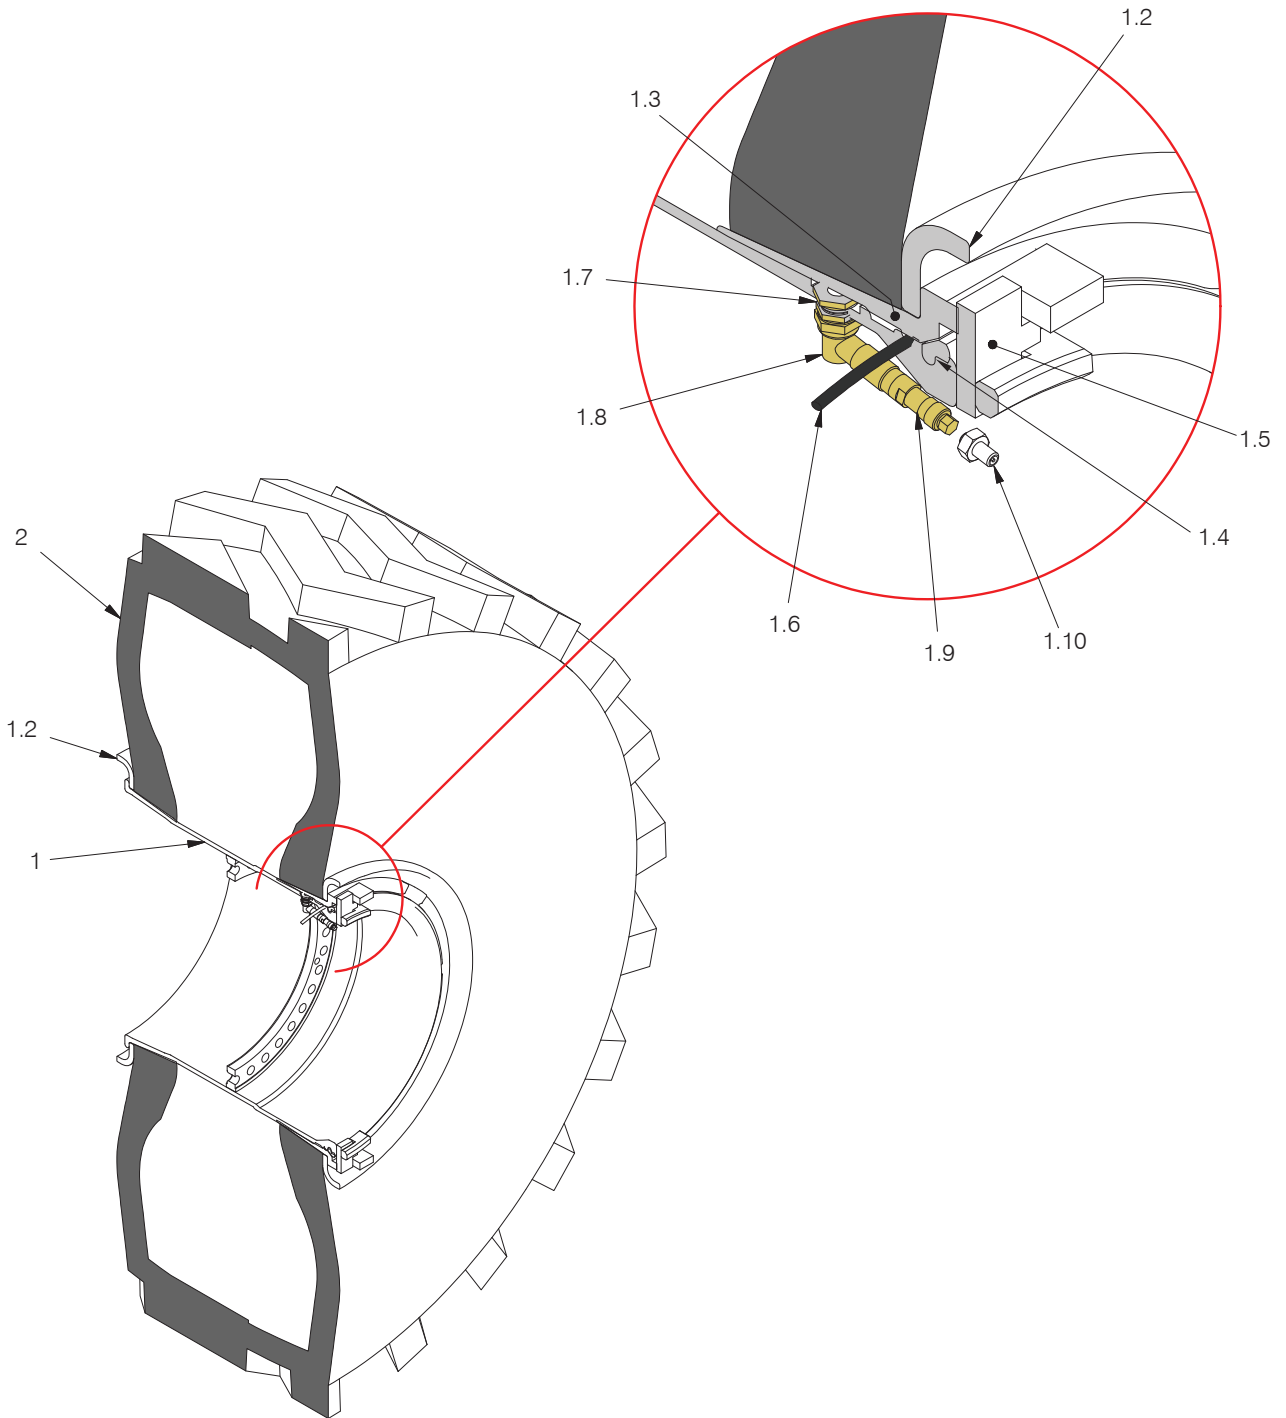

Rear Wheel & Tire Assembly

Item	Part No.	Qty	Description	Item	Part No.	Qty	Description
	596170		Rear Wheel & Tire Assembly				
1	581476	1	. Wheel Assembly	1.7	221834	1	.. Spud Assembly
1.2	210121	2	.. Flange	1.8	222244	1	.. Stem, Valve
1.3	560983	1	.. Bead Seat	1.9	221835	1	.. Housing, Core
1.4	210123	1	.. Ring, Lock	1.10	na	0	.. Adapter
1.5	560262	2	.. Locking Lug	2	589972	1	. Tire
1.6	210099	1	.. O-Ring				