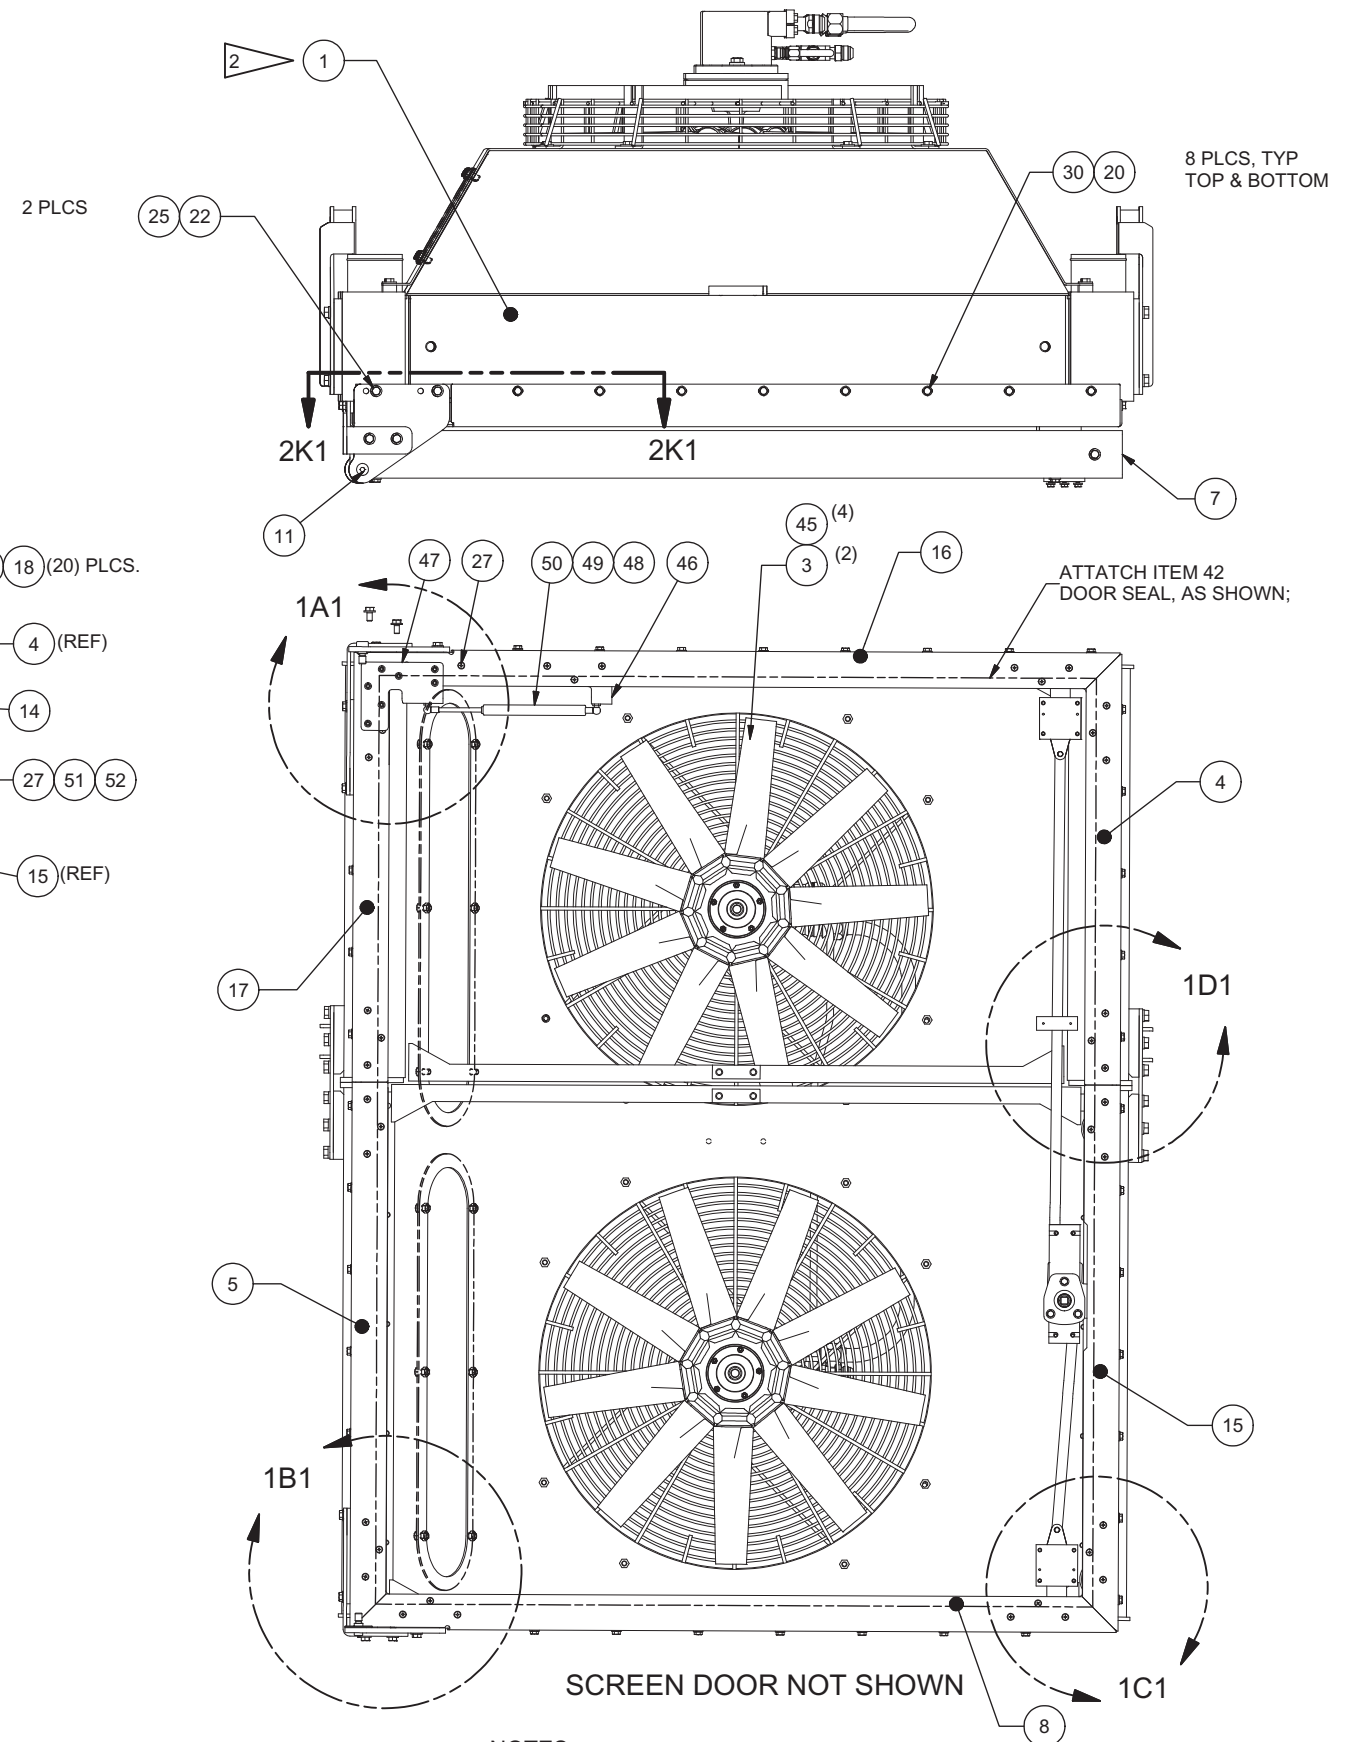

## Radiator Assembly

Item	Part No.	Qty	Description	Item	Part No.	Qty	Description
	<b>596162</b>		<b>Radiator Assembly</b>				
1	* 588566	1	. Radiator	27	Y09G-0416	46	. Capscrew
2	* 593657	2	. Motor, Vane	30	R13801791	15	. Capscrew
3	* 595630	2	. Fan, Sucker	31	15383	4	. Kit, Split Flange
4	583514	1	. Plate, RH Shroud	32	254184	4	. Fitting
5	583516	1	. Plate, LH Shroud	33	583583	1	. Tube Assembly
6	583518	2	. Plate, Hinge	34	583584	1	. Tube Assembly
7	* 588394	1	. Door Assembly, Screen	35	211550	2	. Fitting
8	583517	1	. Plate, Shroud Bottom	36	223168	1	. Fitting
9	583520	1	. Bracket Weldment, Top Hinge	37	22387	1	. Fitting
10	583519	1	. Bracket Weldment, Bottom Hinge	38	209757	1	. Fitting
11	2502351	2	. Bolt, Shoulder	39	209202	1	. Fitting
12	583521	1	. Washer	40	200454W	4	. Capscrew
13	583522	3	. Plate, Corner	41	221771W	4	. Hard Washer
14	583523	2	. Plate, Shroud	42	238668	20'	. Weatherstrip
15	583515	1	. Shroud Side Weldment	43	585131	1	. Bolt, Shoulder
16	583512	1	. Plate, Shroud Top	45	251400	4	. Hex Nut
17	583513	1	. Plate, LH Shroud	46	588327	1	. Plate, Mounting
18	R13811014	20	. Capscrew	47	588330	1	. Plate, Mounting
19	R13811190	20	. Locknut	48	R13114	2	. Stud, Ball
20	R13802914	55	. Hard Washer	49	15001W	2	. Jam Nut
22	Y17C-0624	8	. Capscrew	50	234774	1	. Spring, Gas
23	162572W	4	. Capscrew	51	221763W	39	. Hard Washer
25	221767W	16	. Hard Washer	52	R13811189	39	. Locknut
26	223654	4	. Locknut				

\* See Separate Coverage

**NOTES:**  
USE LOCTITE 242 OR EQUIVALENT ON ALL SCREWS WITHOUT LOCKING HARDWARE;

ITEM 1, 253909, CONSISTS OF:  
1) 254780 CAC-JW COOLER ASS'Y (SHOWN)  
1) 254098 SURGE TANK (ITEM NOT SHOWN)  
- PART OF ENGINE INSTL'N;