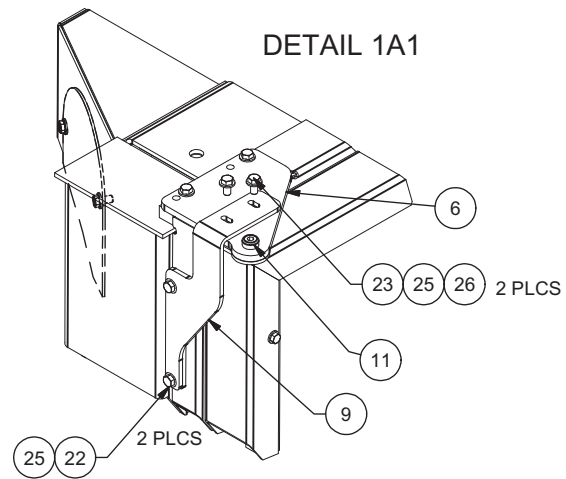

Radiator Assembly

Item	Part No.	Qty	Description	Item	Part No.	Qty	Description
	596162		Radiator Assembly				
1	* 588566	1	. Radiator	27	Y09G-0416	46	. Capscrew
2	* 593657	2	. Motor, Vane	30	R13801791	15	. Capscrew
3	* 595630	2	. Fan, Sucker	31	15383	4	. Kit, Split Flange
4	583514	1	. Plate, RH Shroud	32	254184	4	. Fitting
5	583516	1	. Plate, LH Shroud	33	583583	1	. Tube Assembly
6	583518	2	. Plate, Hinge	34	583584	1	. Tube Assembly
7	* 588394	1	. Door Assembly, Screen	35	211550	2	. Fitting
8	583517	1	. Plate, Shroud Bottom	36	223168	1	. Fitting
9	583520	1	. Bracket Weldment, Top Hinge	37	22387	1	. Fitting
10	583519	1	. Bracket Weldment, Bottom Hinge	38	209757	1	. Fitting
11	2502351	2	. Bolt, Shoulder	39	209202	1	. Fitting
12	583521	1	. Washer	40	200454W	4	. Capscrew
13	583522	3	. Plate, Corner	41	221771W	4	. Hard Washer
14	583523	2	. Plate, Shroud	42	238668	20'	. Weatherstrip
15	583515	1	. Shroud Side Weldment	43	585131	1	. Bolt, Shoulder
16	583512	1	. Plate, Shroud Top	45	251400	4	. Hex Nut
17	583513	1	. Plate, LH Shroud	46	588327	1	. Plate, Mounting
18	R13811014	20	. Capscrew	47	588330	1	. Plate, Mounting
19	R13811190	20	. Locknut	48	R13114	2	. Stud, Ball
20	R13802914	55	. Hard Washer	49	15001W	2	. Jam Nut
22	Y17C-0624	8	. Capscrew	50	234774	1	. Spring, Gas
23	162572W	4	. Capscrew	51	221763W	39	. Hard Washer
25	221767W	16	. Hard Washer	52	R13811189	39	. Locknut
26	223654	4	. Locknut				

* See Separate Coverage

NOTES:
USE LOCTITE 242 OR EQUIVALENT ON ALL SCREWS WITHOUT LOCKING HARDWARE;

ITEM 1, 253909, CONSISTS OF:
1) 254780 CAC-JW COOLER ASS'Y (SHOWN)
1) 254098 SURGE TANK (ITEM NOT SHOWN)
- PART OF ENGINE INSTL'N;

BB