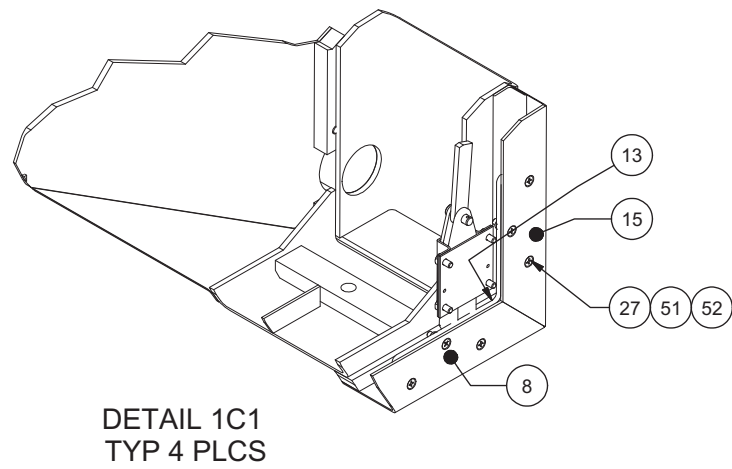

Radiator Assembly

Item	Part No.	Qty	Description	Item	Part No.	Qty	Description
	596162		Radiator Assembly				
1	* 588566	1	. Radiator	27	Y09G-0416	46	. Capscrew
2	* 593657	2	. Motor, Vane	30	R13801791	15	. Capscrew
3	* 595630	2	. Fan, Sucker	31	15383	4	. Kit, Split Flange
4	583514	1	. Plate, RH Shroud	32	254184	4	. Fitting
5	583516	1	. Plate, LH Shroud	33	583583	1	. Tube Assembly
6	583518	2	. Plate, Hinge	34	583584	1	. Tube Assembly
7	* 588394	1	. Door Assembly, Screen	35	211550	2	. Fitting
8	583517	1	. Plate, Shroud Bottom	36	223168	1	. Fitting
9	583520	1	. Bracket Weldment, Top Hinge	37	22387	1	. Fitting
10	583519	1	. Bracket Weldment, Bottom Hinge	38	209757	1	. Fitting
11	2502351	2	. Bolt, Shoulder	39	209202	1	. Fitting
12	583521	1	. Washer	40	200454W	4	. Capscrew
13	583522	3	. Plate, Corner	41	221771W	4	. Hard Washer
14	583523	2	. Plate, Shroud	42	238668	20'	. Weatherstrip
15	583515	1	. Shroud Side Weldment	43	585131	1	. Bolt, Shoulder
16	583512	1	. Plate, Shroud Top	45	251400	4	. Hex Nut
17	583513	1	. Plate, LH Shroud	46	588327	1	. Plate, Mounting
18	R13811014	20	. Capscrew	47	588330	1	. Plate, Mounting
19	R13811190	20	. Locknut	48	R13114	2	. Stud, Ball
20	R13802914	55	. Hard Washer	49	15001W	2	. Jam Nut
22	Y17C-0624	8	. Capscrew	50	234774	1	. Spring, Gas
23	162572W	4	. Capscrew	51	221763W	39	. Hard Washer
25	221767W	16	. Hard Washer	52	R13811189	39	. Locknut
26	223654	4	. Locknut				

* See Separate Coverage

NOTES:
USE LOCTITE 242 OR EQUIVALENT ON ALL SCREWS WITHOUT LOCKING HARDWARE;

ITEM 1, 253909, CONSISTS OF:
1) 254780 CAC-JW COOLER ASS'Y (SHOWN)
1) 254098 SURGE TANK (ITEM NOT SHOWN)
- PART OF ENGINE INSTL'N;

BB