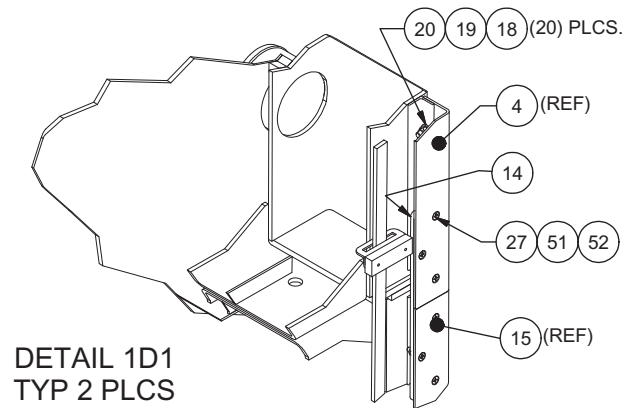

Radiator Assembly

Item	Part No.	Qty	Description	Item	Part No.	Qty	Description
	596162		Radiator Assembly				
1	* 588566	1	. Radiator	27	Y09G-0416	46	. Capscrew
2	* 593657	2	. Motor, Vane	30	R13801791	15	. Capscrew
3	* 595630	2	. Fan, Sucker	31	15383	4	. Kit, Split Flange
4	583514	1	. Plate, RH Shroud	32	254184	4	. Fitting
5	583516	1	. Plate, LH Shroud	33	583583	1	. Tube Assembly
6	583518	2	. Plate, Hinge	34	583584	1	. Tube Assembly
7	* 588394	1	. Door Assembly, Screen	35	211550	2	. Fitting
8	583517	1	. Plate, Shroud Bottom	36	223168	1	. Fitting
9	583520	1	. Bracket Weldment, Top Hinge	37	22387	1	. Fitting
10	583519	1	. Bracket Weldment, Bottom Hinge	38	209757	1	. Fitting
11	2502351	2	. Bolt, Shoulder	39	209202	1	. Fitting
12	583521	1	. Washer	40	200454W	4	. Capscrew
13	583522	3	. Plate, Corner	41	221771W	4	. Hard Washer
14	583523	2	. Plate, Shroud	42	238668	20'	. Weatherstrip
15	583515	1	. Shroud Side Weldment	43	585131	1	. Bolt, Shoulder
16	583512	1	. Plate, Shroud Top	45	251400	4	. Hex Nut
17	583513	1	. Plate, LH Shroud	46	588327	1	. Plate, Mounting
18	R13811014	20	. Capscrew	47	588330	1	. Plate, Mounting
19	R13811190	20	. Locknut	48	R13114	2	. Stud, Ball
20	R13802914	55	. Hard Washer	49	15001W	2	. Jam Nut
22	Y17C-0624	8	. Capscrew	50	234774	1	. Spring, Gas
23	162572W	4	. Capscrew	51	221763W	39	. Hard Washer
25	221767W	16	. Hard Washer	52	R13811189	39	. Locknut
26	223654	4	. Locknut				

* See Separate Coverage

NOTES:
USE LOCTITE 242 OR EQUIVALENT ON ALL SCREWS WITHOUT LOCKING HARDWARE;

ITEM 1, 253909, CONSISTS OF:
1) 254780 CAC-JW COOLER ASS'Y (SHOWN)
1) 254098 SURGE TANK (ITEM NOT SHOWN)
- PART OF ENGINE INSTL'N;

BB