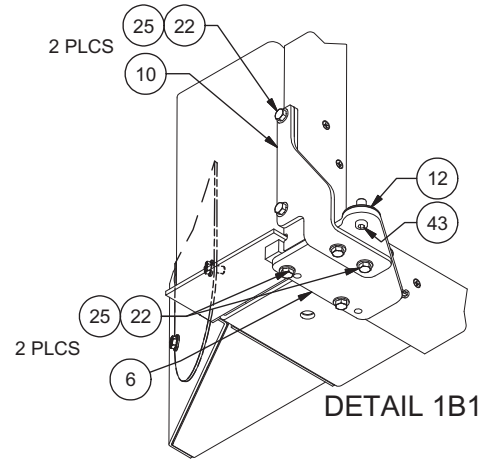

## Radiator Assembly

Item	Part No.	Qty	Description	Item	Part No.	Qty	Description
	<b>596162</b>		<b>Radiator Assembly</b>				
1	* 588566	1	. Radiator	27	Y09G-0416	46	. Capscrew
2	* 593657	2	. Motor, Vane	30	R13801791	15	. Capscrew
3	* 595630	2	. Fan, Sucker	31	15383	4	. Kit, Split Flange
4	583514	1	. Plate, RH Shroud	32	254184	4	. Fitting
5	583516	1	. Plate, LH Shroud	33	583583	1	. Tube Assembly
6	583518	2	. Plate, Hinge	34	583584	1	. Tube Assembly
7	* 588394	1	. Door Assembly, Screen	35	211550	2	. Fitting
8	583517	1	. Plate, Shroud Bottom	36	223168	1	. Fitting
9	583520	1	. Bracket Weldment, Top Hinge	37	22387	1	. Fitting
10	583519	1	. Bracket Weldment, Bottom Hinge	38	209757	1	. Fitting
11	2502351	2	. Bolt, Shoulder	39	209202	1	. Fitting
12	583521	1	. Washer	40	200454W	4	. Capscrew
13	583522	3	. Plate, Corner	41	221771W	4	. Hard Washer
14	583523	2	. Plate, Shroud	42	238668	20'	. Weatherstrip
15	583515	1	. Shroud Side Weldment	43	585131	1	. Bolt, Shoulder
16	583512	1	. Plate, Shroud Top	45	251400	4	. Hex Nut
17	583513	1	. Plate, LH Shroud	46	588327	1	. Plate, Mounting
18	R13811014	20	. Capscrew	47	588330	1	. Plate, Mounting
19	R13811190	20	. Locknut	48	R13114	2	. Stud, Ball
20	R13802914	55	. Hard Washer	49	15001W	2	. Jam Nut
22	Y17C-0624	8	. Capscrew	50	234774	1	. Spring, Gas
23	162572W	4	. Capscrew	51	221763W	39	. Hard Washer
25	221767W	16	. Hard Washer	52	R13811189	39	. Locknut
26	223654	4	. Locknut				

\* See Separate Coverage

**NOTES:**  
USE LOCTITE 242 OR EQUIVALENT ON ALL SCREWS WITHOUT LOCKING HARDWARE;

ITEM 1, 253909, CONSISTS OF:  
1) 254780 CAC-JW COOLER ASS'Y (SHOWN)  
1) 254098 SURGE TANK (ITEM NOT SHOWN)  
- PART OF ENGINE INSTL'N;