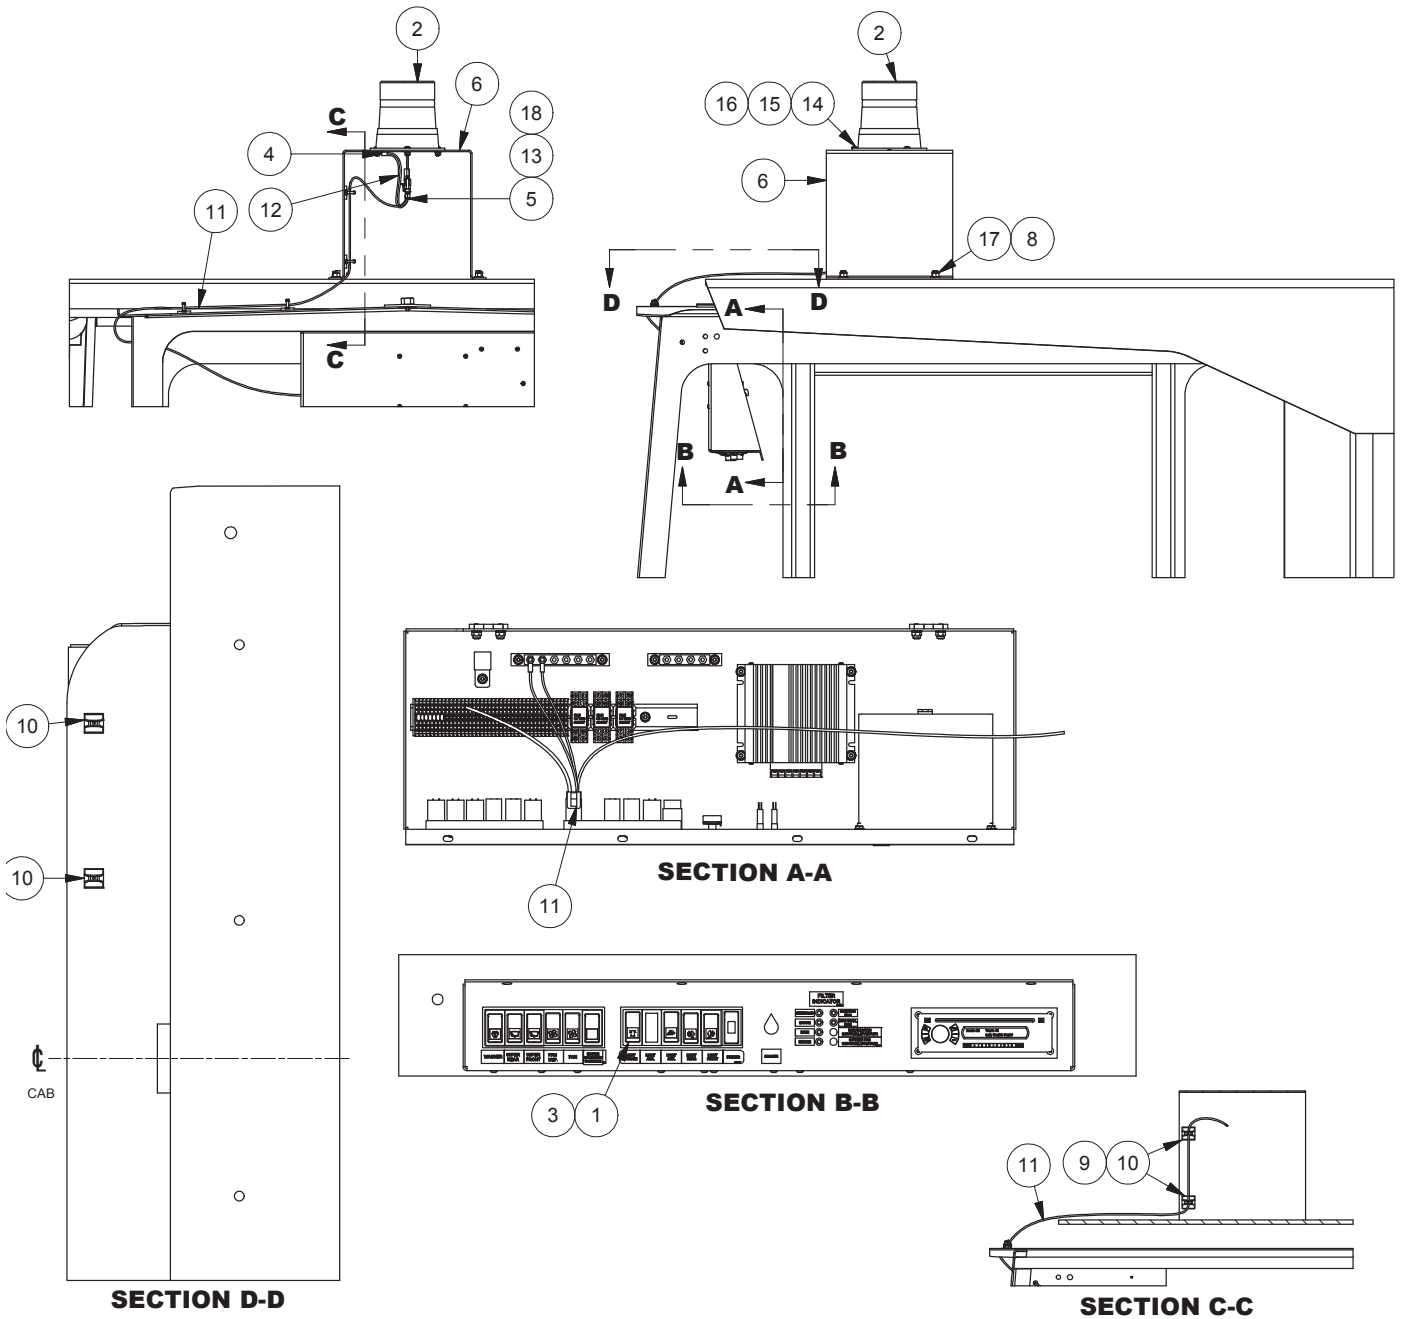

Strobe Light Installation

Item	Part No.	Qty	Description	Item	Part No.	Qty	Description
	596097		Installation, Strobe Light				
1	234736	1	. Switch, 24V	10	220949	4	. Mount, Adhesive Back
	234508	1	. . Socket	11	580009	1	. Wire Harness
	236901	1	. . Bulb	12	219436	1'	. Wire
2	593639	1	. Light , Strobe	13	R740874	2	. Pin, Female
3	236507	1	. Lens, Rotary Beacon	14	243525	3	. Capscrew
4	228350	1	. Terminal, Ring	15	00190637	3	. Nut, Esna
5	R740886	1	. Connector, Wire	16	18423W	6	. Washer
6	567843	1	. Plate, Bracket	17	221767W	4	. Hard Washer
8	223654	4	. Locknut	18	R740867	2	. Seal, Wire
9	227591	4	. Cable Tie				