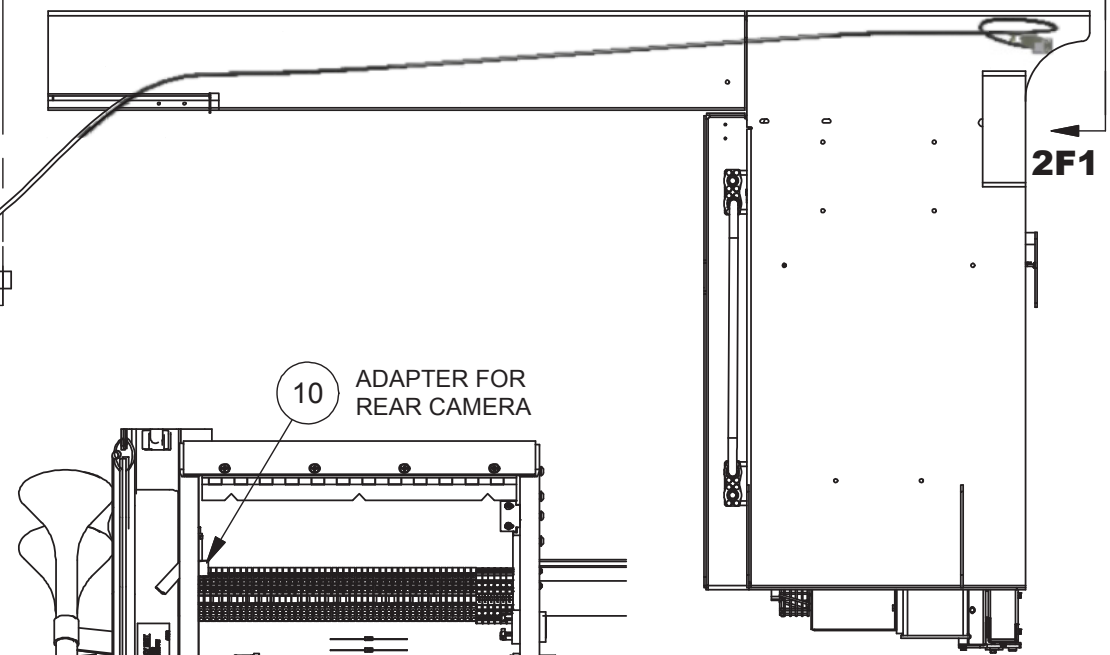

## Accessories & Options - Camera System, FWD/REV

Item	Part No.	Qty	Description	Item	Part No.	Qty	Description
	<b>596095</b>		<b>Camera System</b>				
1	* 907053	1	. Camera/Monitor				
2	256612	1	. Camera				
3	591879	1	. Bracket, Mounting				
4	242601	10	. Cable Tie				
5	593346	10	. Mount				
6	18460W	5	. Capscrew				
7	R13811189	5	. Locknut				
8	221763W	5	. Washer				
9	Y25G-(1024)10	8	. Capscrew				
10	593540	1	. Adapter				
11	264148W	4	. Nut				
12	596172	1	. Bracket, Camera Remote				
13	594316	1	. Cable, Camera				
14	596657	1	. Bracket, Camera Remote				
15	R13803026	1	. Clip, Insul				

\* See Separate Coverage

13 4 5 ROUTE ALONG PIVOT TO REDUCE MOVEMENT

13  
4 ROUTE THRU CONSOLE  
5

ROUTE W/ A/C LINES UNDER THE CAB 13

**SECTION 1G1-1G1**

ROUTE W/ A/C LINES UNDER CAB

**SECTION 1A1-1A1**