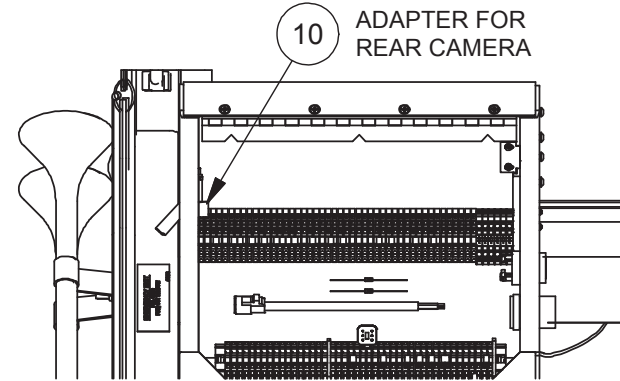

## Accessories & Options - Camera System, FWD/REV

Item	Part No.	Qty	Description	Item	Part No.	Qty	Description
	<b>596095</b>		<b>Camera System</b>				
1	* 907053	1	. Camera/Monitor				
2	256612	1	. Camera				
3	591879	1	. Bracket, Mounting				
4	242601	10	. Cable Tie				
5	593346	10	. Mount				
6	18460W	5	. Capscrew				
7	R13811189	5	. Locknut				
8	221763W	5	. Washer				
9	Y25G-(1024)10	8	. Capscrew				
10	593540	1	. Adapter				
11	264148W	4	. Nut				
12	596172	1	. Bracket, Camera Remote				
13	594316	1	. Cable, Camera				
14	596657	1	. Bracket, Camera Remote				
15	R13803026	1	. Clip, Insul				

\* See Separate Coverage

13 4 5 ROUTE ALONG PIVOT TO REDUCE MOVEMENT

13  
4 ROUTE THRU CONSOLE  
5

ROUTE W/ A/C LINES UNDER THE CAB 13

**SECTION 1G1-1G1**

ROUTE W/ A/C LINES UNDER CAB

**SECTION 1A1-1A1**