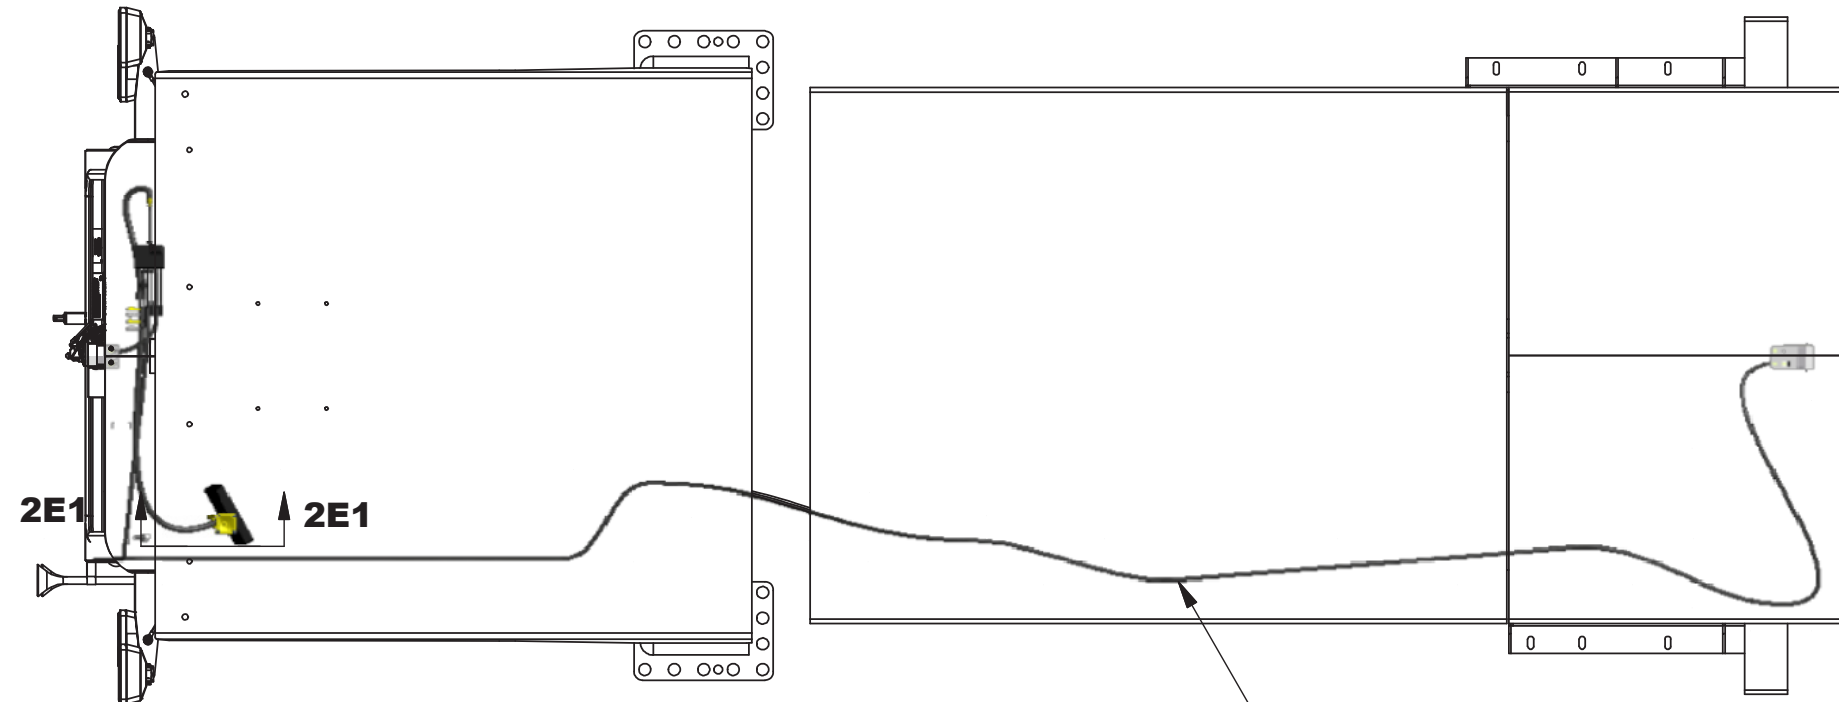

## Accessories & Options - Camera System, FWD/REV

Item	Part No.	Qty	Description	Item	Part No.	Qty	Description
	<b>596095</b>		<b>Camera System</b>				
1	* 907053	1	. Camera/Monitor				
2	256612	1	. Camera				
3	591879	1	. Bracket, Mounting				
4	242601	10	. Cable Tie				
5	593346	10	. Mount				
6	18460W	5	. Capscrew				
7	R13811189	5	. Locknut				
8	221763W	5	. Washer				
9	Y25G-(1024)10	8	. Capscrew				
10	593540	1	. Adapter				
11	264148W	4	. Nut				
12	596172	1	. Bracket, Camera Remote				
13	594316	1	. Cable, Camera				
14	596657	1	. Bracket, Camera Remote				
15	R13803026	1	. Clip, Insul				

\* See Separate Coverage

13 4 5 ROUTE ALONG PIVOT TO REDUCE MOVEMENT

13  
4 ROUTE THRU CONSOLE  
5

ROUTE W/ A/C LINES UNDER THE CAB 13

**SECTION 1G1-1G1**

ROUTE W/ A/C LINES UNDER CAB

**SECTION 1A1-1A1**