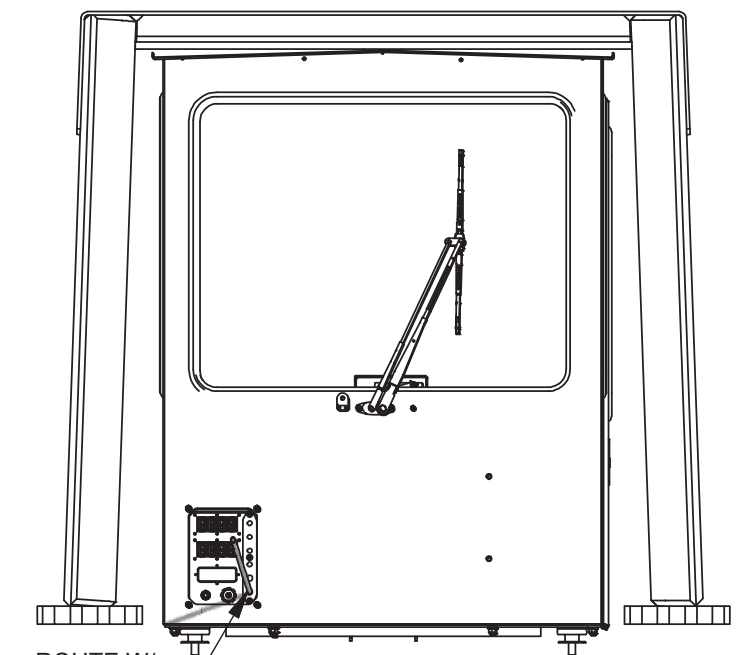

## Accessories & Options - Camera System, FWD/REV

Item	Part No.	Qty	Description	Item	Part No.	Qty	Description
	<b>596095</b>		<b>Camera System</b>				
1	* 907053	1	. Camera/Monitor				
2	256612	1	. Camera				
3	591879	1	. Bracket, Mounting				
4	242601	10	. Cable Tie				
5	593346	10	. Mount				
6	18460W	5	. Capscrew				
7	R13811189	5	. Locknut				
8	221763W	5	. Washer				
9	Y25G-(1024)10	8	. Capscrew				
10	593540	1	. Adapter				
11	264148W	4	. Nut				
12	596172	1	. Bracket, Camera Remote				
13	594316	1	. Cable, Camera				
14	596657	1	. Bracket, Camera Remote				
15	R13803026	1	. Clip, Insul				

\* See Separate Coverage

13 4 5 ROUTE ALONG PIVOT TO REDUCE MOVEMENT

13  
4 ROUTE THRU CONSOLE  
5

ROUTE W/ A/C LINES UNDER THE CAB 13

**SECTION 1G1-1G1**

ROUTE W/ A/C LINES UNDER CAB

**SECTION 1A1-1A1**