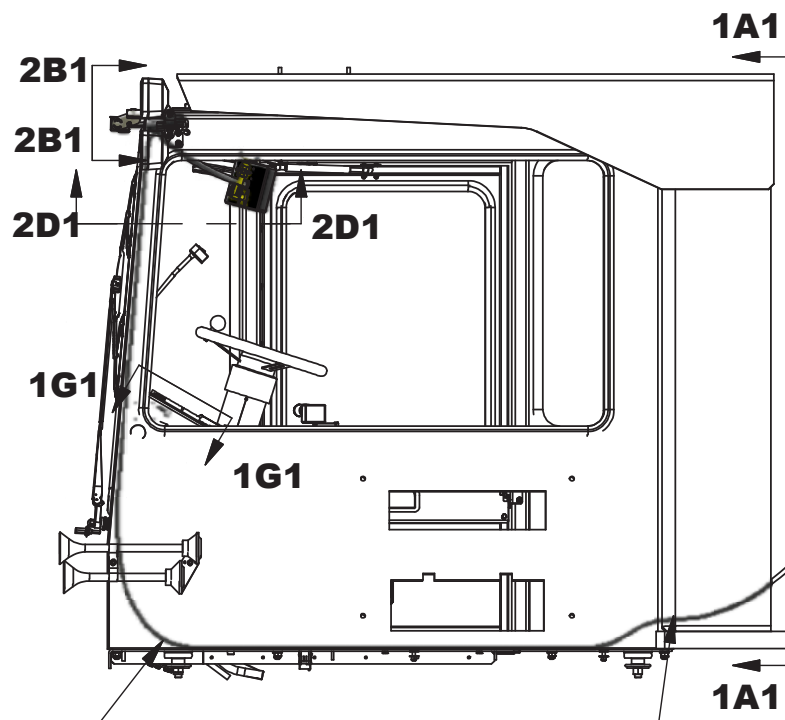

13
4 ROUTE THRU CONSOLE
5

ROUTE W/ A/C LINES UNDER THE CAB 13