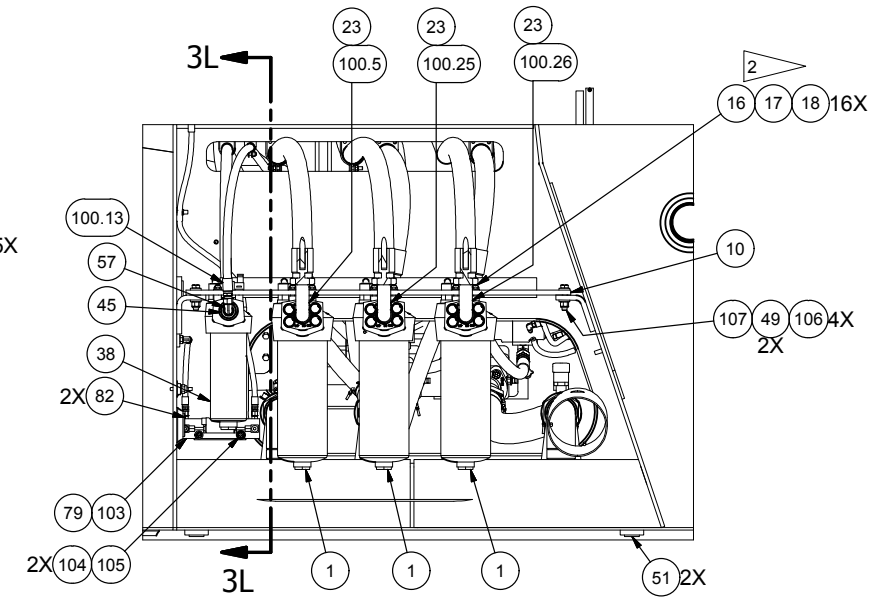

Chassis

Hydraulic System - Chassis

Item	Part No.	Qty	Description	Item	Part No.	Qty	Description
	595266		Hydraulic System - Chassis				
1	* 587385	3	. Pressure Filter	102	251424	1	. Sensor, Temp; Coolant/Fluid
2	253098	3	. Ball Valve	103	594438	1	. Manifold, Return Filter
3	253421	1	. Fitting	104	221767W	12	. Hard Washer
7	225663	1	. Fitting	105	Y17C-0624	2	. Capscrew
8	225661	2	. Kit, Split Flange	106	R13811193	4	. Locknut
	203528	1	. O-Ring	107	221574W	4	. Capscrew
	229082	4	. Capscrew	108	209714	2	. Fitting
	230769	2	. Clamp Half	109	593945	1	. Switch, Temp
10	596069	1	. Weldment	110	212762	2	. Fitting
15	216042	12	. T-Bolt Clamp	111	229389	3	. Fitting
16	596261	16	. Stud	112	222383	1	. Fitting
17	302401W	16	. Locknut	113	209087	1	. Fitting
18	296420W	16	. Hard Washer	114	209805	1	. Fitting
19	579168	1	. Elbow Weldment	115	509197	1	. Fitting
20	* 258300	1	. Cooler, Hydraulic Oil	116	209490	1	. Fitting
22	584516	1	. Cap Weldment	117	227938	1	. Fitting
23	594503	6	. Kit, Split Flange	118	18889W	4	. Capscrew
24	587484	1	. Bracket	119	237508	5	. Clamp, Hydra-Zorb
25	255555	1	. Ball Valve	120	231250	1	. Clamp, Hydra-Zorb
27	212705	1	. Fitting	121	209111	1	. Fitting
29	242464	1	. Fitting	122	209167	1	. Fitting
38	* 587036	1	. Pressure Filter	123	218181	1	. Fitting
39	209142	1	. Fitting	124	209485	1	. Fitting
43	231537	3	. Clamp, Hydra-Zorb	125	228048	1	. Fitting
45	209067	2	. Fitting	126	209578	2	. Clamp
49	221771W	12	. Washer	127	R13811191	6	. Locknut
50	591425	1	. Manifold Accum Charge	128	CLP0100175	1	. Clamp, Hydra-Zorb
51	227949	4	. Fitting	129	231251	3	. Clamp, Hydra-Zorb
56	* 243457	2	. Filter, Return	130	258838	12'	. Trim, Edge
57	209488	1	. Fitting	131	246037	1BTL	. Threadlock, Removable
58	223784	2	. Fitting	132	YHGB 06	10'	. Hose Guard, Plastic Spiral
79	245334	1	. Indicator, Elec/Vis	133	242742	4'	. Spiral Wrap
82	209083	2	. Fitting	134	221560W	4	. Capscrew
84	253420	2	. Fitting	135	Y17C-0616	4	. Capscrew
85	215384	1	. Fitting	136	223783	3	. Fitting
88	224298	1	. Fitting				
92	209486	1	. Fitting				
95	CLP0100112	5	. Clamp, Hydra-Zorb				* See Separate Coverage
100	595397	1	. Kit, Hose				
101	R13809945	4	. T-Bolt Clamp				