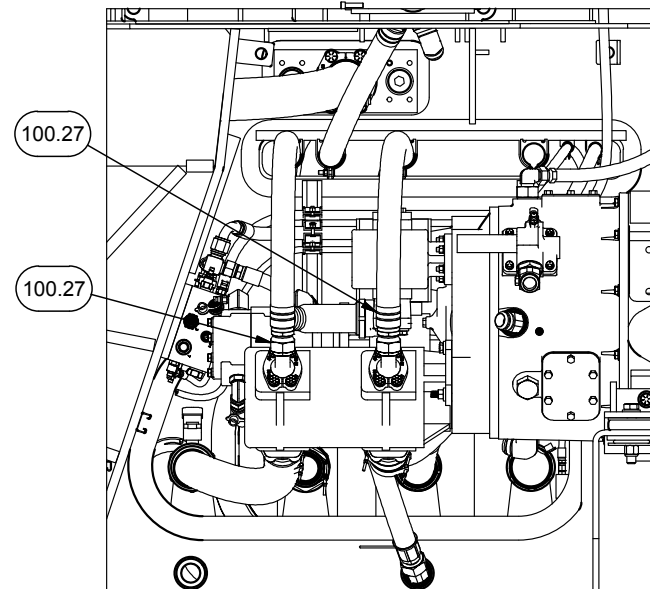

SECTION 3H-3H
LH CONVERTER PLUMBING