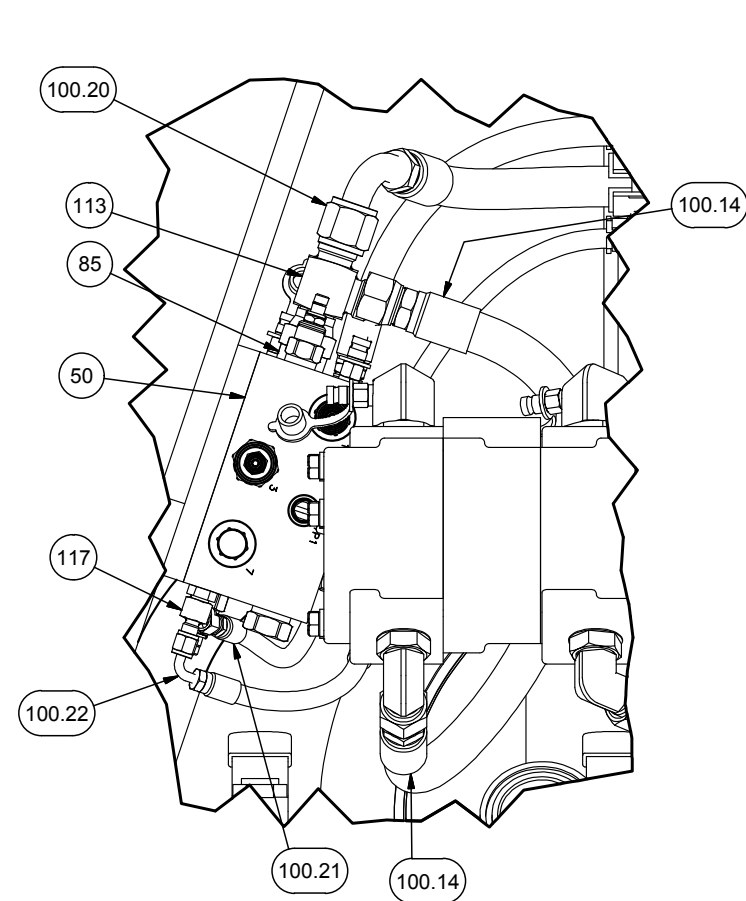

DETAIL 3K
BRAKE/ACC MANIFOLD PLUMBING