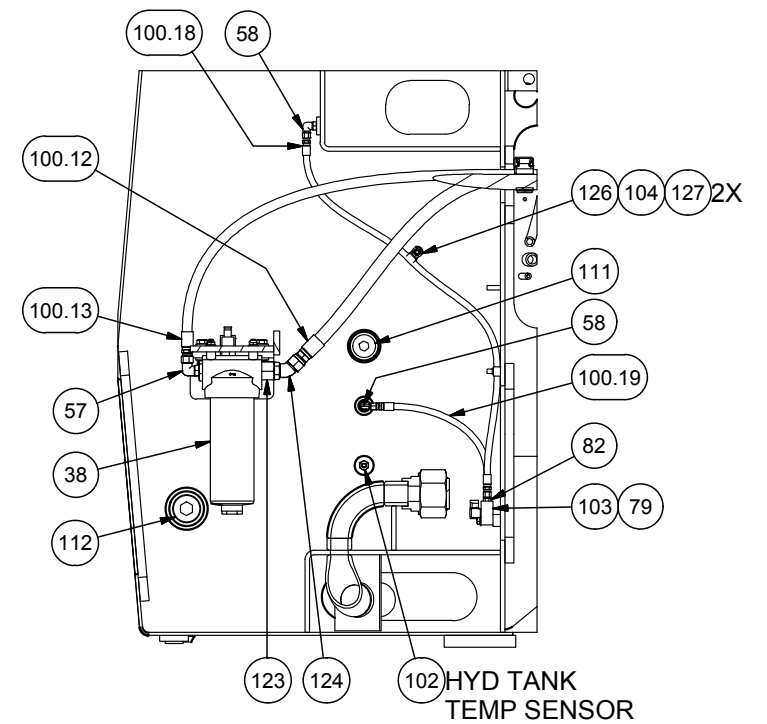

SECTION 3G-3G
RH CONVERTER PLUMBING

SECTION 3H-3H
LH CONVERTER PLUMBING

SECTION 3J-3J
VALVE PLATE CONNECTIONS

DETAIL 3K
BRAKE/ACC MANIFOLD PLUMBING

SECTION 3L-3L
RETURN FILTER INDICATOR PLUMBING

SECTION 3I-3I
HYD TANK TEMP SENSOR