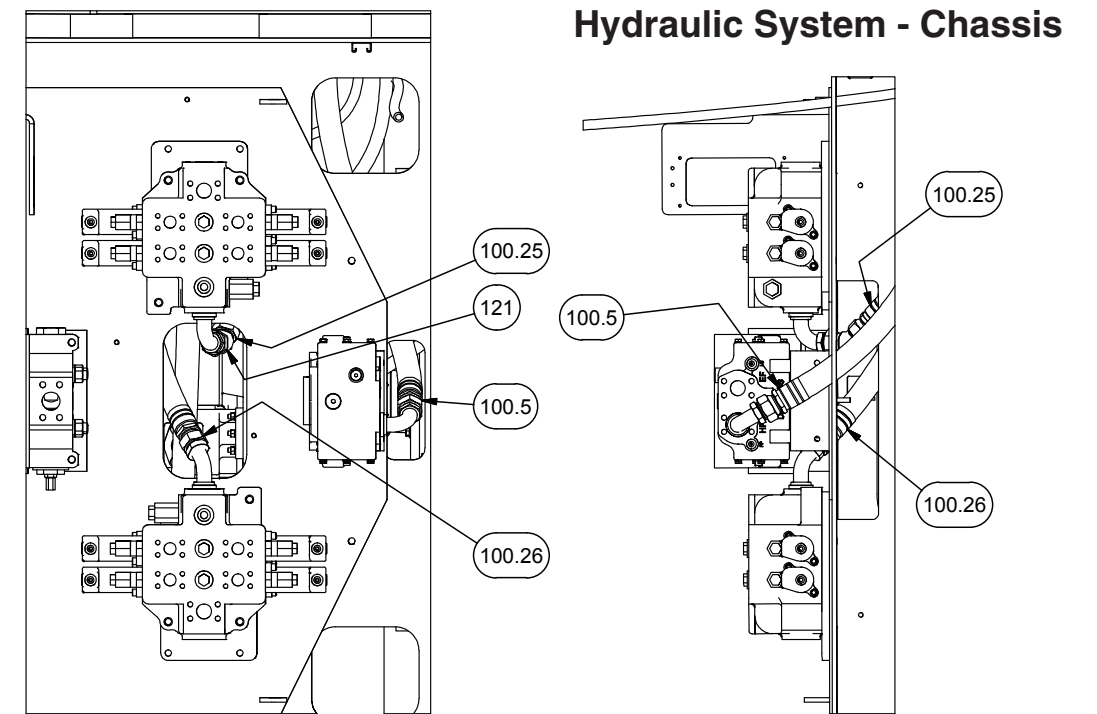

SECTION 3J-3J
VALVE PLATE CONNECTIONS