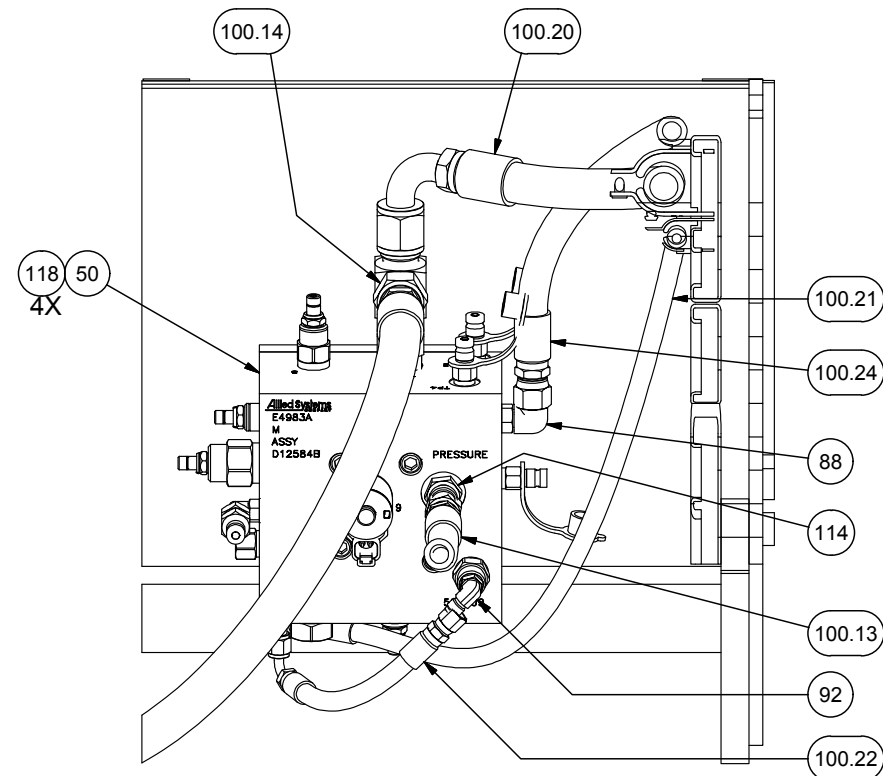

SECTION 3G-3G
RH CONVERTER PLUMBING

SECTION 3H-3H
LH CONVERTER PLUMBING

SECTION 3J-3J
VALVE PLATE CONNECTIONS

DETAIL 3K
BRAKE/ACC MANIFOLD PLUMBING

SECTION 3L-3L
RETURN FILTER INDICATOR PLUMBING

SECTION 3I-3I
HYD TANK TEMP SENSOR