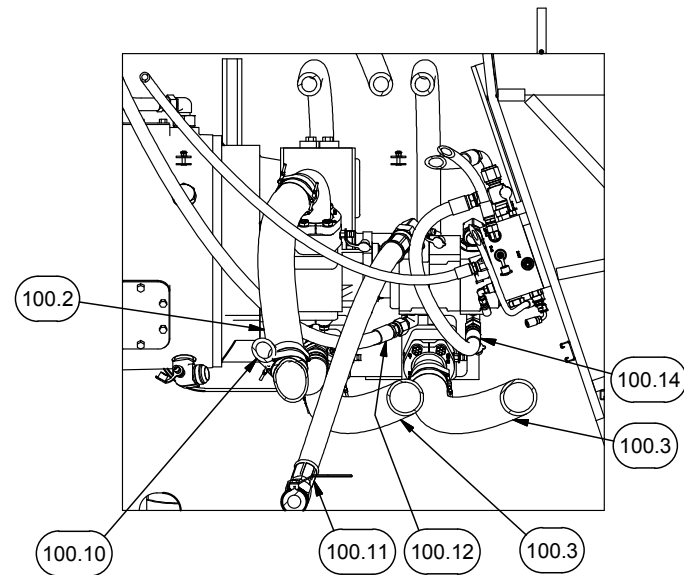

Chassis

Hydraulic System - Chassis

Item	Part No.	Qty	Description	Item	Part No.	Qty	Description
	595266		Hydraulic System - Chassis				
1	* 587385	3	. Pressure Filter	102	251424	1	. Sensor, Temp; Coolant/Fluid
2	253098	3	. Ball Valve	103	594438	1	. Manifold, Return Filter
3	253421	1	. Fitting	104	221767W	12	. Hard Washer
7	225663	1	. Fitting	105	Y17C-0624	2	. Capscrew
8	225661	2	. Kit, Split Flange	106	R13811193	4	. Locknut
	203528	1	. O-Ring	107	221574W	4	. Capscrew
	229082	4	. Capscrew	108	209714	2	. Fitting
	230769	2	. Clamp Half	109	593945	1	. Switch, Temp
10	596069	1	. Weldment	110	212762	2	. Fitting
15	216042	12	. T-Bolt Clamp	111	229389	3	. Fitting
16	596261	16	. Stud	112	222383	1	. Fitting
17	302401W	16	. Locknut	113	209087	1	. Fitting
18	296420W	16	. Hard Washer	114	209805	1	. Fitting
19	579168	1	. Elbow Weldment	115	509197	1	. Fitting
20	* 258300	1	. Cooler, Hydraulic Oil	116	209490	1	. Fitting
22	584516	1	. Cap Weldment	117	227938	1	. Fitting
23	594503	6	. Kit, Split Flange	118	18889W	4	. Capscrew
24	587484	1	. Bracket	119	237508	5	. Clamp, Hydra-Zorb
25	255555	1	. Ball Valve	120	231250	1	. Clamp, Hydra-Zorb
27	212705	1	. Fitting	121	209111	1	. Fitting
29	242464	1	. Fitting	122	209167	1	. Fitting
38	* 587036	1	. Pressure Filter	123	218181	1	. Fitting
39	209142	1	. Fitting	124	209485	1	. Fitting
43	231537	3	. Clamp, Hydra-Zorb	125	228048	1	. Fitting
45	209067	2	. Fitting	126	209578	2	. Clamp
49	221771W	12	. Washer	127	R13811191	6	. Locknut
50	591425	1	. Manifold Accum Charge	128	CLP0100175	1	. Clamp, Hydra-Zorb
51	227949	4	. Fitting	129	231251	3	. Clamp, Hydra-Zorb
56	* 243457	2	. Filter, Return	130	258838	12'	. Trim, Edge
57	209488	1	. Fitting	131	246037	1BTL	. Threadlock, Removable
58	223784	2	. Fitting	132	YHGB 06	10'	. Hose Guard, Plastic Spiral
79	245334	1	. Indicator, Elec/Vis	133	242742	4'	. Spiral Wrap
82	209083	2	. Fitting	134	221560W	4	. Capscrew
84	253420	2	. Fitting	135	Y17C-0616	4	. Capscrew
85	215384	1	. Fitting	136	223783	3	. Fitting
88	224298	1	. Fitting				
92	209486	1	. Fitting				
95	CLP0100112	5	. Clamp, Hydra-Zorb				* See Separate Coverage
100	595397	1	. Kit, Hose				
101	R13809945	4	. T-Bolt Clamp				