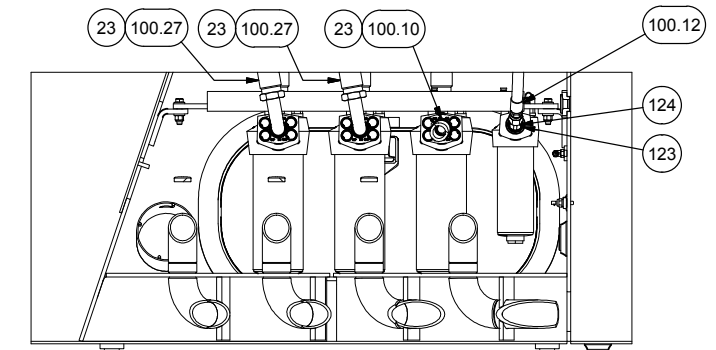

Chassis

Hydraulic System - Chassis

Item	Part No.	Qty	Description	Item	Part No.	Qty	Description
	595266		Hydraulic System - Chassis				
1	* 587385	3	. Pressure Filter	102	251424	1	. Sensor, Temp; Coolant/Fluid
2	253098	3	. Ball Valve	103	594438	1	. Manifold, Return Filter
3	253421	1	. Fitting	104	221767W	12	. Hard Washer
7	225663	1	. Fitting	105	Y17C-0624	2	. Capscrew
8	225661	2	. Kit, Split Flange	106	R13811193	4	. Locknut
	203528	1	. O-Ring	107	221574W	4	. Capscrew
	229082	4	. Capscrew	108	209714	2	. Fitting
	230769	2	. Clamp Half	109	593945	1	. Switch, Temp
10	596069	1	. Weldment	110	212762	2	. Fitting
15	216042	12	. T-Bolt Clamp	111	229389	3	. Fitting
16	596261	16	. Stud	112	222383	1	. Fitting
17	302401W	16	. Locknut	113	209087	1	. Fitting
18	296420W	16	. Hard Washer	114	209805	1	. Fitting
19	579168	1	. Elbow Weldment	115	509197	1	. Fitting
20	* 258300	1	. Cooler, Hydraulic Oil	116	209490	1	. Fitting
22	584516	1	. Cap Weldment	117	227938	1	. Fitting
23	594503	6	. Kit, Split Flange	118	18889W	4	. Capscrew
24	587484	1	. Bracket	119	237508	5	. Clamp, Hydra-Zorb
25	255555	1	. Ball Valve	120	231250	1	. Clamp, Hydra-Zorb
27	212705	1	. Fitting	121	209111	1	. Fitting
29	242464	1	. Fitting	122	209167	1	. Fitting
38	* 587036	1	. Pressure Filter	123	218181	1	. Fitting
39	209142	1	. Fitting	124	209485	1	. Fitting
43	231537	3	. Clamp, Hydra-Zorb	125	228048	1	. Fitting
45	209067	2	. Fitting	126	209578	2	. Clamp
49	221771W	12	. Washer	127	R13811191	6	. Locknut
50	591425	1	. Manifold Accum Charge	128	CLP0100175	1	. Clamp, Hydra-Zorb
51	227949	4	. Fitting	129	231251	3	. Clamp, Hydra-Zorb
56	* 243457	2	. Filter, Return	130	258838	12'	. Trim, Edge
57	209488	1	. Fitting	131	246037	1BTL	. Threadlock, Removable
58	223784	2	. Fitting	132	YHGB 06	10'	. Hose Guard, Plastic Spiral
79	245334	1	. Indicator, Elec/Vis	133	242742	4'	. Spiral Wrap
82	209083	2	. Fitting	134	221560W	4	. Capscrew
84	253420	2	. Fitting	135	Y17C-0616	4	. Capscrew
85	215384	1	. Fitting	136	223783	3	. Fitting
88	224298	1	. Fitting				
92	209486	1	. Fitting				
95	CLP0100112	5	. Clamp, Hydra-Zorb				* See Separate Coverage
100	595397	1	. Kit, Hose				
101	R13809945	4	. T-Bolt Clamp				