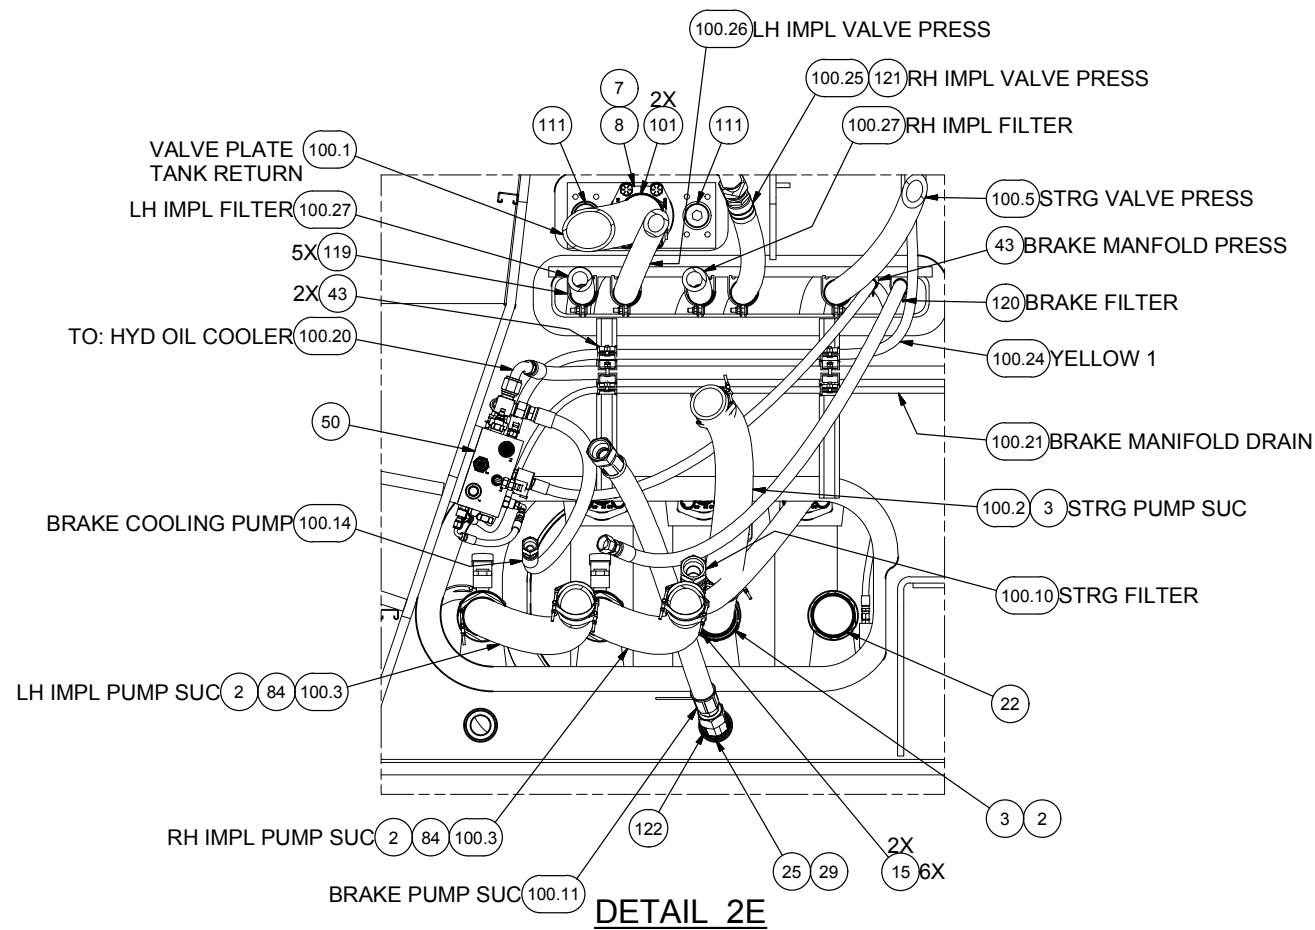

Chassis

Hydraulic System - Chassis

Item	Part No.	Qty	Description	Item	Part No.	Qty	Description
	595266		Hydraulic System - Chassis				
1	* 587385	3	. Pressure Filter	102	251424	1	. Sensor, Temp; Coolant/Fluid
2	253098	3	. Ball Valve	103	594438	1	. Manifold, Return Filter
3	253421	1	. Fitting	104	221767W	12	. Hard Washer
7	225663	1	. Fitting	105	Y17C-0624	2	. Capscrew
8	225661	2	. Kit, Split Flange	106	R13811193	4	. Locknut
	203528	1	. O-Ring	107	221574W	4	. Capscrew
	229082	4	. Capscrew	108	209714	2	. Fitting
	230769	2	. Clamp Half	109	593945	1	. Switch, Temp
10	596069	1	. Weldment	110	212762	2	. Fitting
15	216042	12	. T-Bolt Clamp	111	229389	3	. Fitting
16	596261	16	. Stud	112	222383	1	. Fitting
17	302401W	16	. Locknut	113	209087	1	. Fitting
18	296420W	16	. Hard Washer	114	209805	1	. Fitting
19	579168	1	. Elbow Weldment	115	509197	1	. Fitting
20	* 258300	1	. Cooler, Hydraulic Oil	116	209490	1	. Fitting
22	584516	1	. Cap Weldment	117	227938	1	. Fitting
23	594503	6	. Kit, Split Flange	118	18889W	4	. Capscrew
24	587484	1	. Bracket	119	237508	5	. Clamp, Hydra-Zorb
25	255555	1	. Ball Valve	120	231250	1	. Clamp, Hydra-Zorb
27	212705	1	. Fitting	121	209111	1	. Fitting
29	242464	1	. Fitting	122	209167	1	. Fitting
38	* 587036	1	. Pressure Filter	123	218181	1	. Fitting
39	209142	1	. Fitting	124	209485	1	. Fitting
43	231537	3	. Clamp, Hydra-Zorb	125	228048	1	. Fitting
45	209067	2	. Fitting	126	209578	2	. Clamp
49	221771W	12	. Washer	127	R13811191	6	. Locknut
50	591425	1	. Manifold Accum Charge	128	CLP0100175	1	. Clamp, Hydra-Zorb
51	227949	4	. Fitting	129	231251	3	. Clamp, Hydra-Zorb
56	* 243457	2	. Filter, Return	130	258838	12'	. Trim, Edge
57	209488	1	. Fitting	131	246037	1BTL	. Threadlock, Removable
58	223784	2	. Fitting	132	YHGB 06	10'	. Hose Guard, Plastic Spiral
79	245334	1	. Indicator, Elec/Vis	133	242742	4'	. Spiral Wrap
82	209083	2	. Fitting	134	221560W	4	. Capscrew
84	253420	2	. Fitting	135	Y17C-0616	4	. Capscrew
85	215384	1	. Fitting	136	223783	3	. Fitting
88	224298	1	. Fitting				
92	209486	1	. Fitting				
95	CLP0100112	5	. Clamp, Hydra-Zorb				* See Separate Coverage
100	595397	1	. Kit, Hose				
101	R13809945	4	. T-Bolt Clamp				