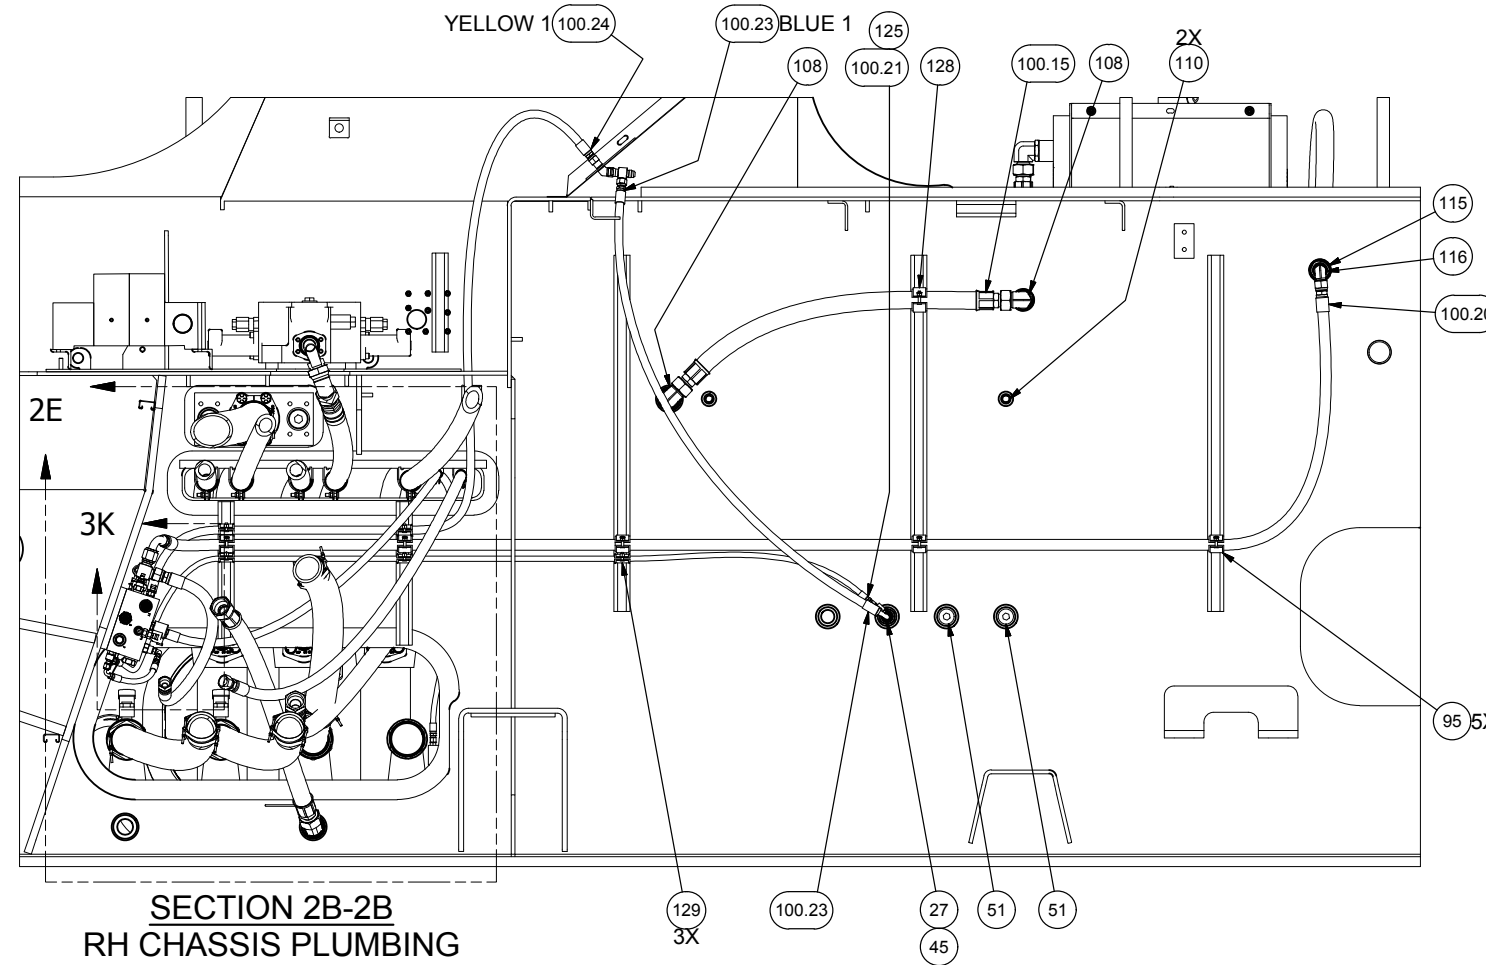

Chassis

Hydraulic System - Chassis

Item	Part No.	Qty	Description	Item	Part No.	Qty	Description
	595266		Hydraulic System - Chassis				
1	* 587385	3	. Pressure Filter	102	251424	1	. Sensor, Temp; Coolant/Fluid
2	253098	3	. Ball Valve	103	594438	1	. Manifold, Return Filter
3	253421	1	. Fitting	104	221767W	12	. Hard Washer
7	225663	1	. Fitting	105	Y17C-0624	2	. Capscrew
8	225661	2	. Kit, Split Flange	106	R13811193	4	. Locknut
	203528	1	. O-Ring	107	221574W	4	. Capscrew
	229082	4	. Capscrew	108	209714	2	. Fitting
	230769	2	. Clamp Half	109	593945	1	. Switch, Temp
10	596069	1	. Weldment	110	212762	2	. Fitting
15	216042	12	. T-Bolt Clamp	111	229389	3	. Fitting
16	596261	16	. Stud	112	222383	1	. Fitting
17	302401W	16	. Locknut	113	209087	1	. Fitting
18	296420W	16	. Hard Washer	114	209805	1	. Fitting
19	579168	1	. Elbow Weldment	115	509197	1	. Fitting
20	* 258300	1	. Cooler, Hydraulic Oil	116	209490	1	. Fitting
22	584516	1	. Cap Weldment	117	227938	1	. Fitting
23	594503	6	. Kit, Split Flange	118	18889W	4	. Capscrew
24	587484	1	. Bracket	119	237508	5	. Clamp, Hydra-Zorb
25	255555	1	. Ball Valve	120	231250	1	. Clamp, Hydra-Zorb
27	212705	1	. Fitting	121	209111	1	. Fitting
29	242464	1	. Fitting	122	209167	1	. Fitting
38	* 587036	1	. Pressure Filter	123	218181	1	. Fitting
39	209142	1	. Fitting	124	209485	1	. Fitting
43	231537	3	. Clamp, Hydra-Zorb	125	228048	1	. Fitting
45	209067	2	. Fitting	126	209578	2	. Clamp
49	221771W	12	. Washer	127	R13811191	6	. Locknut
50	591425	1	. Manifold Accum Charge	128	CLP0100175	1	. Clamp, Hydra-Zorb
51	227949	4	. Fitting	129	231251	3	. Clamp, Hydra-Zorb
56	* 243457	2	. Filter, Return	130	258838	12'	. Trim, Edge
57	209488	1	. Fitting	131	246037	1BTL	. Threadlock, Removable
58	223784	2	. Fitting	132	YHGB 06	10'	. Hose Guard, Plastic Spiral
79	245334	1	. Indicator, Elec/Vis	133	242742	4'	. Spiral Wrap
82	209083	2	. Fitting	134	221560W	4	. Capscrew
84	253420	2	. Fitting	135	Y17C-0616	4	. Capscrew
85	215384	1	. Fitting	136	223783	3	. Fitting
88	224298	1	. Fitting				
92	209486	1	. Fitting				
95	CLP0100112	5	. Clamp, Hydra-Zorb				* See Separate Coverage
100	595397	1	. Kit, Hose				
101	R13809945	4	. T-Bolt Clamp				