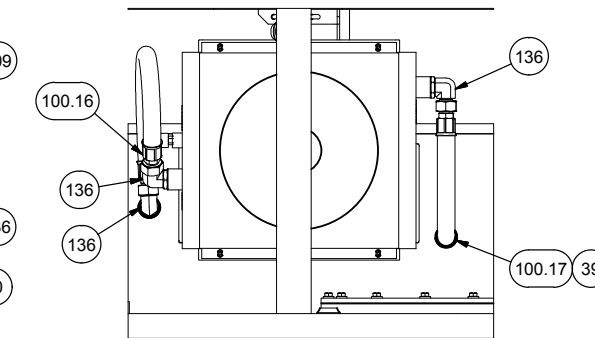

Chassis

Hydraulic System - Chassis

Item	Part No.	Qty	Description	Item	Part No.	Qty	Description
	595266		Hydraulic System - Chassis				
1	* 587385	3	. Pressure Filter	102	251424	1	. Sensor, Temp; Coolant/Fluid
2	253098	3	. Ball Valve	103	594438	1	. Manifold, Return Filter
3	253421	1	. Fitting	104	221767W	12	. Hard Washer
7	225663	1	. Fitting	105	Y17C-0624	2	. Capscrew
8	225661	2	. Kit, Split Flange	106	R13811193	4	. Locknut
	203528	1	. O-Ring	107	221574W	4	. Capscrew
	229082	4	. Capscrew	108	209714	2	. Fitting
	230769	2	. Clamp Half	109	593945	1	. Switch, Temp
10	596069	1	. Weldment	110	212762	2	. Fitting
15	216042	12	. T-Bolt Clamp	111	229389	3	. Fitting
16	596261	16	. Stud	112	222383	1	. Fitting
17	302401W	16	. Locknut	113	209087	1	. Fitting
18	296420W	16	. Hard Washer	114	209805	1	. Fitting
19	579168	1	. Elbow Weldment	115	509197	1	. Fitting
20	* 258300	1	. Cooler, Hydraulic Oil	116	209490	1	. Fitting
22	584516	1	. Cap Weldment	117	227938	1	. Fitting
23	594503	6	. Kit, Split Flange	118	18889W	4	. Capscrew
24	587484	1	. Bracket	119	237508	5	. Clamp, Hydra-Zorb
25	255555	1	. Ball Valve	120	231250	1	. Clamp, Hydra-Zorb
27	212705	1	. Fitting	121	209111	1	. Fitting
29	242464	1	. Fitting	122	209167	1	. Fitting
38	* 587036	1	. Pressure Filter	123	218181	1	. Fitting
39	209142	1	. Fitting	124	209485	1	. Fitting
43	231537	3	. Clamp, Hydra-Zorb	125	228048	1	. Fitting
45	209067	2	. Fitting	126	209578	2	. Clamp
49	221771W	12	. Washer	127	R13811191	6	. Locknut
50	591425	1	. Manifold Accum Charge	128	CLP0100175	1	. Clamp, Hydra-Zorb
51	227949	4	. Fitting	129	231251	3	. Clamp, Hydra-Zorb
56	* 243457	2	. Filter, Return	130	258838	12'	. Trim, Edge
57	209488	1	. Fitting	131	246037	1BTL	. Threadlock, Removable
58	223784	2	. Fitting	132	YHGB 06	10'	. Hose Guard, Plastic Spiral
79	245334	1	. Indicator, Elec/Vis	133	242742	4'	. Spiral Wrap
82	209083	2	. Fitting	134	221560W	4	. Capscrew
84	253420	2	. Fitting	135	Y17C-0616	4	. Capscrew
85	215384	1	. Fitting	136	223783	3	. Fitting
88	224298	1	. Fitting				
92	209486	1	. Fitting				
95	CLP0100112	5	. Clamp, Hydra-Zorb				* See Separate Coverage
100	595397	1	. Kit, Hose				
101	R13809945	4	. T-Bolt Clamp				