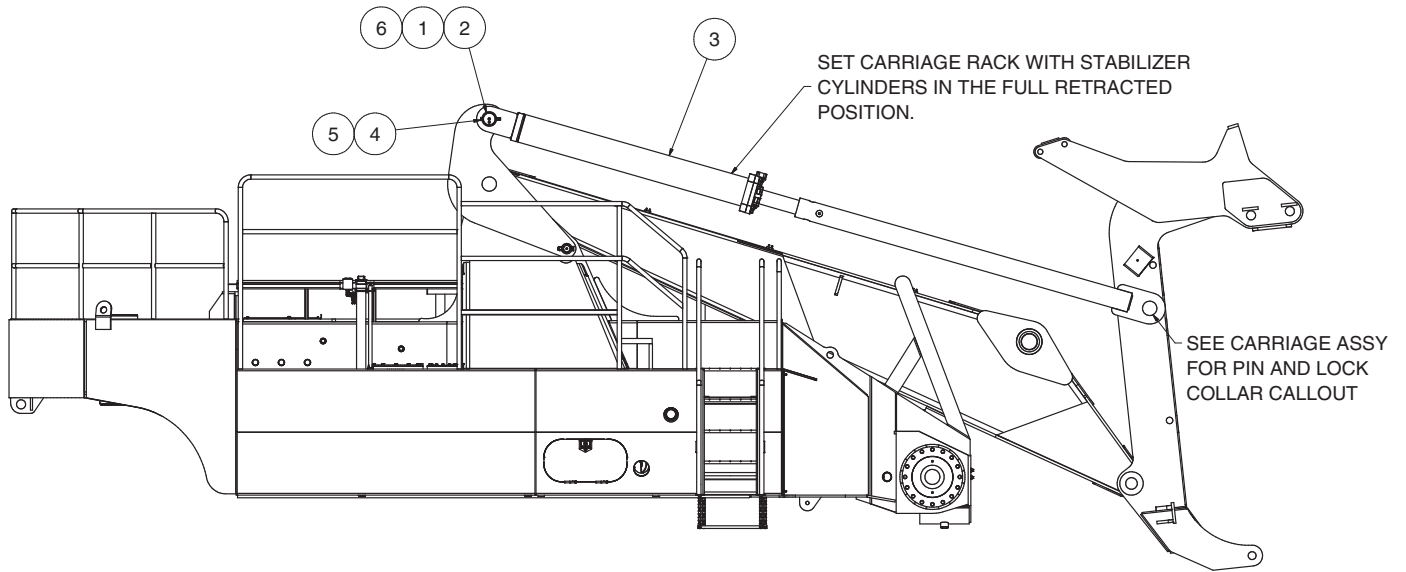

Cylinder Installation, Tilt

Item	Part No.	Qty	Description	Item	Part No.	Qty	Description
	595265		Cylinder Installation, Tilt				
1	562940	2	. Pin, Stab	4	R13811160	2	. Capscrew
2	558901	2	. Lock Collar	5	224194	2	. Nut
3	* 595394	2	. Cylinder Assembly, Tilt	6	N/A	0	. Bushing