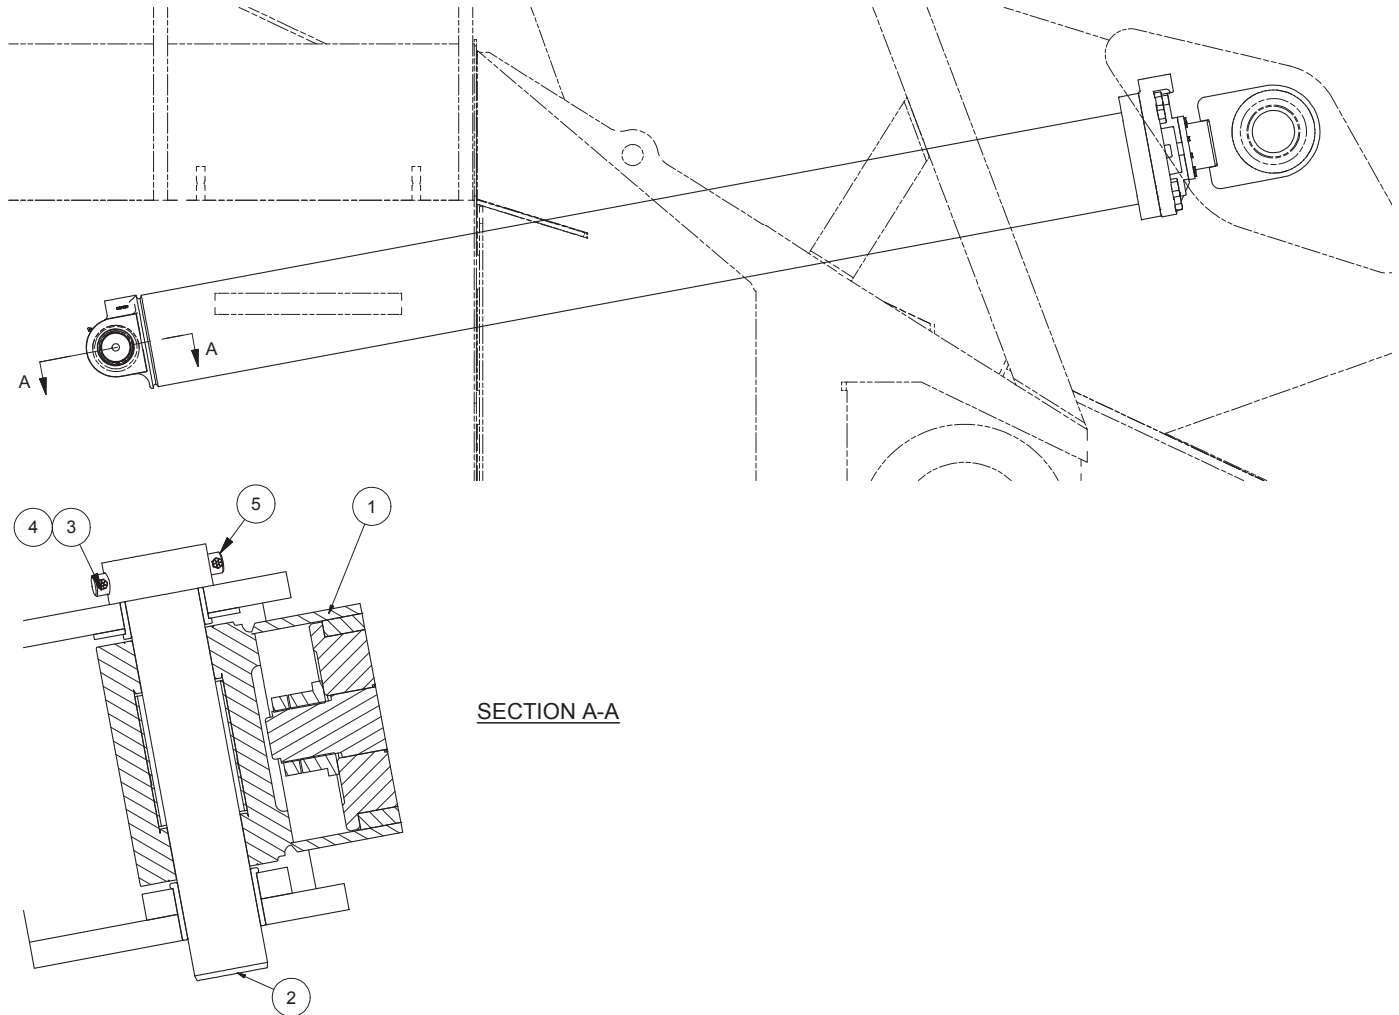

Cylinder Installation, Hoist

| Item | Part No. | Qty | Description | Item | Part No. | Qty | Description |
|------|---------------|-----|-------------------------------------|------|-----------|-----|-------------|
| | 595264 | | Cylinder Installation, Hoist | | | | |
| 1 | *a 595341 | 2 | . Cylinder Assembly | 3 | R13801783 | 4 | . Capscrew |
| 2 | 572737 | 2 | . Pin | 4 | R13811189 | 4 | . Locknut |
| | | | | 5 | 519397 | 2 | . Pin |