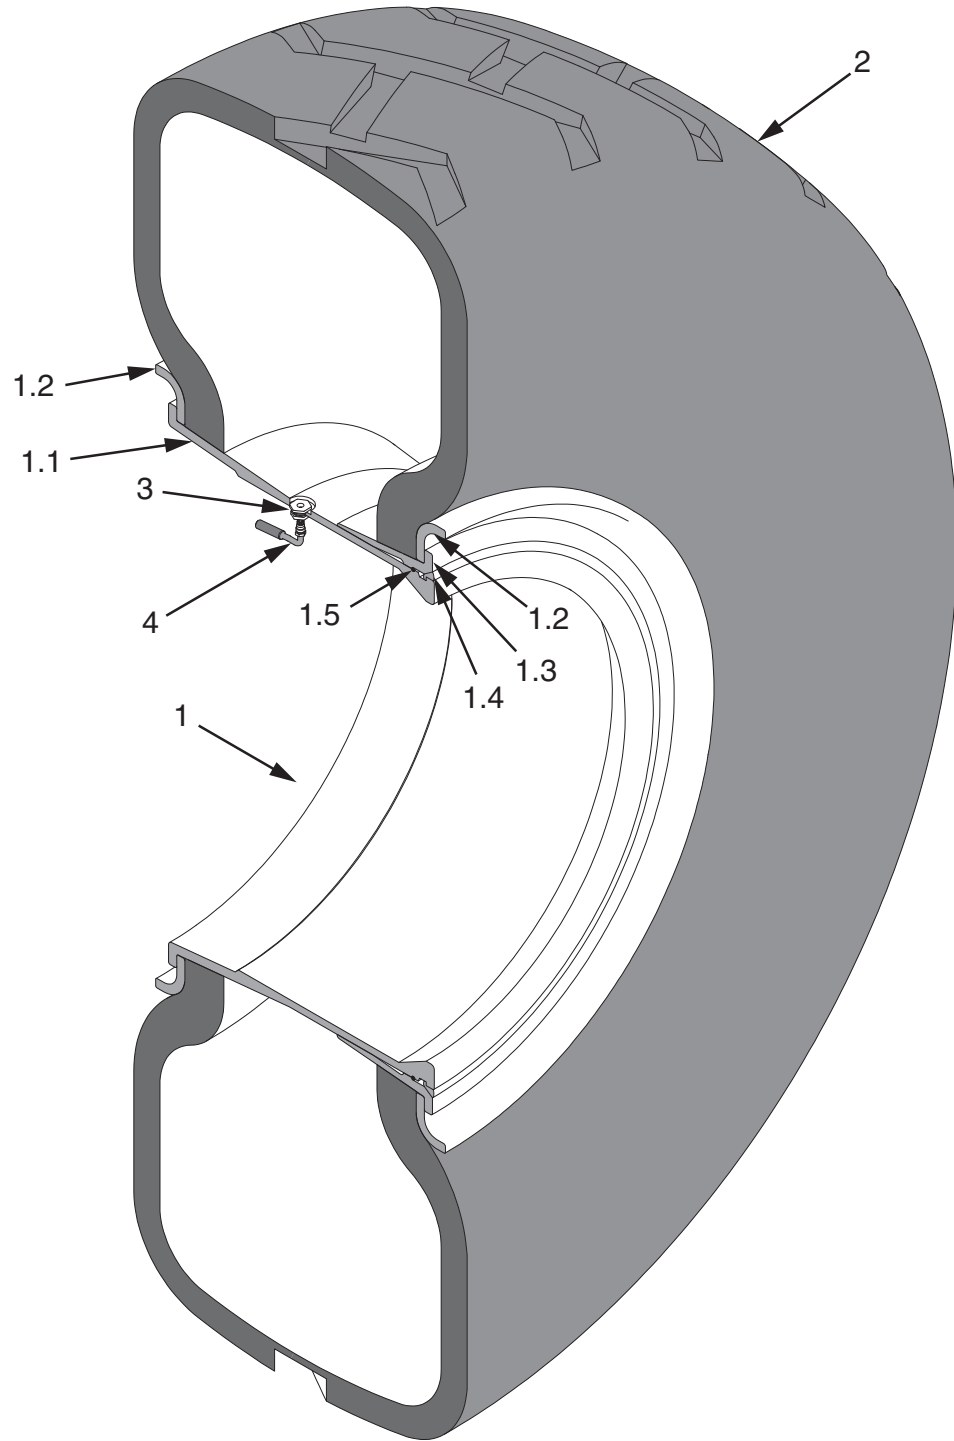

Front Wheel Assembly, Dual, Outer

Item	Part No.	Qty	Description	Item	Part No.	Qty	Description
	<b>595263</b>		<b>Front Wheel Assembly, Dual, Outer</b>				
1	229546	1	. Rim Assembly	2	238388	1	. Tire
1.1	229938	1	.. Rim Base	3	219142	1	. Spud
1.2	212006	2	.. Flange	4	219144	1	. Stem, Valve
1.3	229940	1	.. Band, Bead Seat				
1.4	229941	1	.. Ring, Lock				
1.5	212008	1	.. O-Ring				