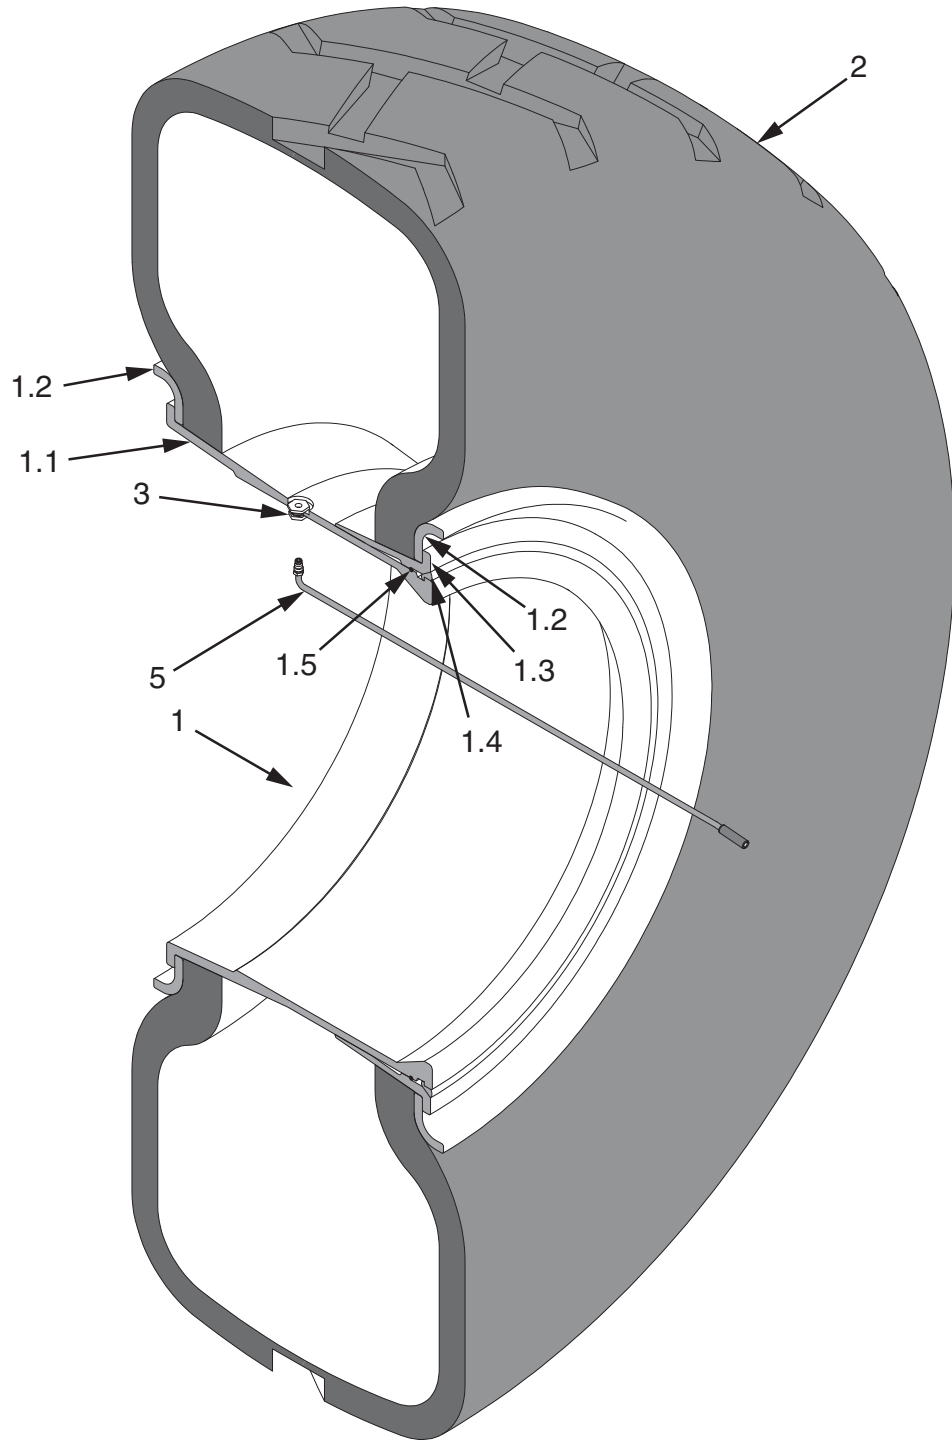

Front Wheel Assembly, Dual, Inner

Item	Part No.	Qty	Description	Item	Part No.	Qty	Description
	<b>595262</b>		<b>Front Wheel Assembly, Dual, Inner</b>				
1	229546	1	. Rim Assembly	2	238388	1	. Tire
1.1	229938	1	.. Rim Base	3	219142	1	. Spud
1.2	212006	2	.. Flange				
1.3	229940	1	.. Band, Bead Seat	5	233938	1	. Stem, Valve
1.4	229941	1	.. Ring, Lock				
1.5	212008	1	.. O-Ring				