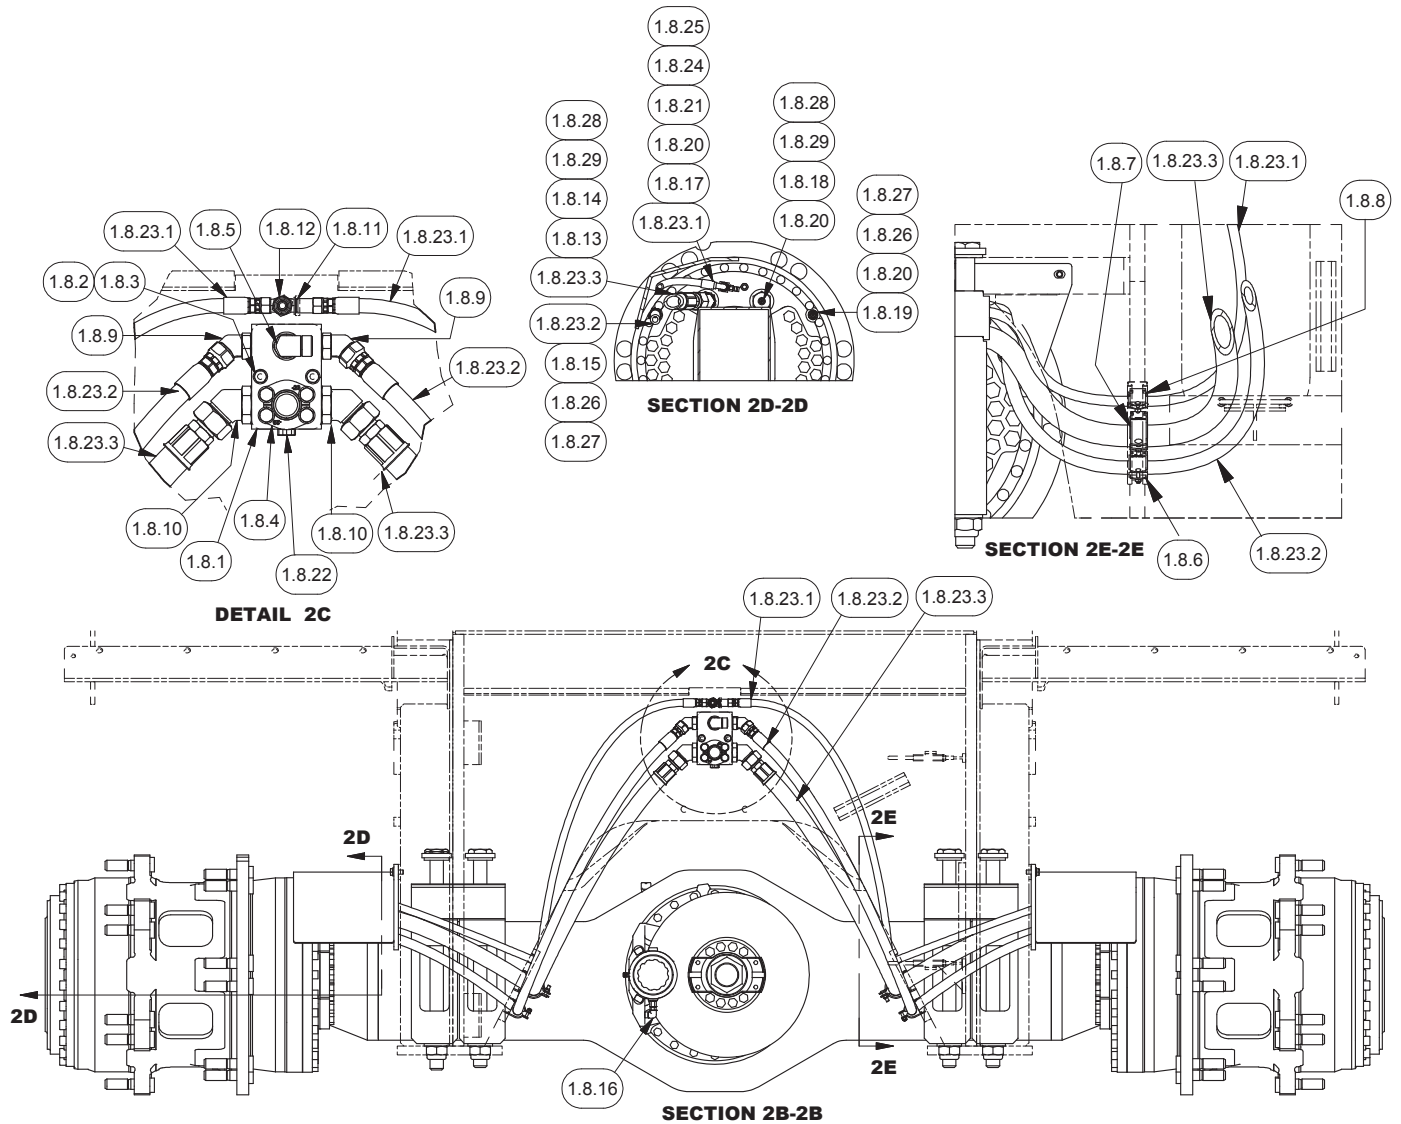

Hydraulic System - Brakes Front Axle

Item	Part No.	Qty	Description	Item	Part No.	Qty	Description
<b>595128 Hydraulic Syst. - Brakes Front Axle</b>							
1	594657	1	. Manifold	16	231826	1	. Fitting
2	296420W	2	. Hard Washer	17	595256	2	. Fitting
3	R13811218	2	. Capscrew	18	595255	2	. Fitting
4	592521	1	. Kit, Split Flange	19	593818	2	. Fitting
5	R833270	1	. Fitting	20	R14040	6	. Coupler, Male
6	CLP0100112	2	. Clamp	21	594420	2	. Fitting
7	237508	2	. Clamp	22	210709	1	. Fitting
8	231537	2	. Clamp	23	595516	1	. Kit, Hose
9	231463	2	. Fitting	24	596013	2	. O-Ring, Metric
10	R833219	2	. Fitting	25	596016	2	. Ring, Retaining
11	R13959	1	. Fitting	26	596014	4	. O-Ring, Metric
12	595099	1	. Fitting	27	596017	4	. Ring, Retaining
13	592686	2	. Fitting	28	596015	4	. O-Ring, Metric
14	591857	2	. Fitting	29	596018	4	. Ring, Retaining
15	595124	2	. Fitting				