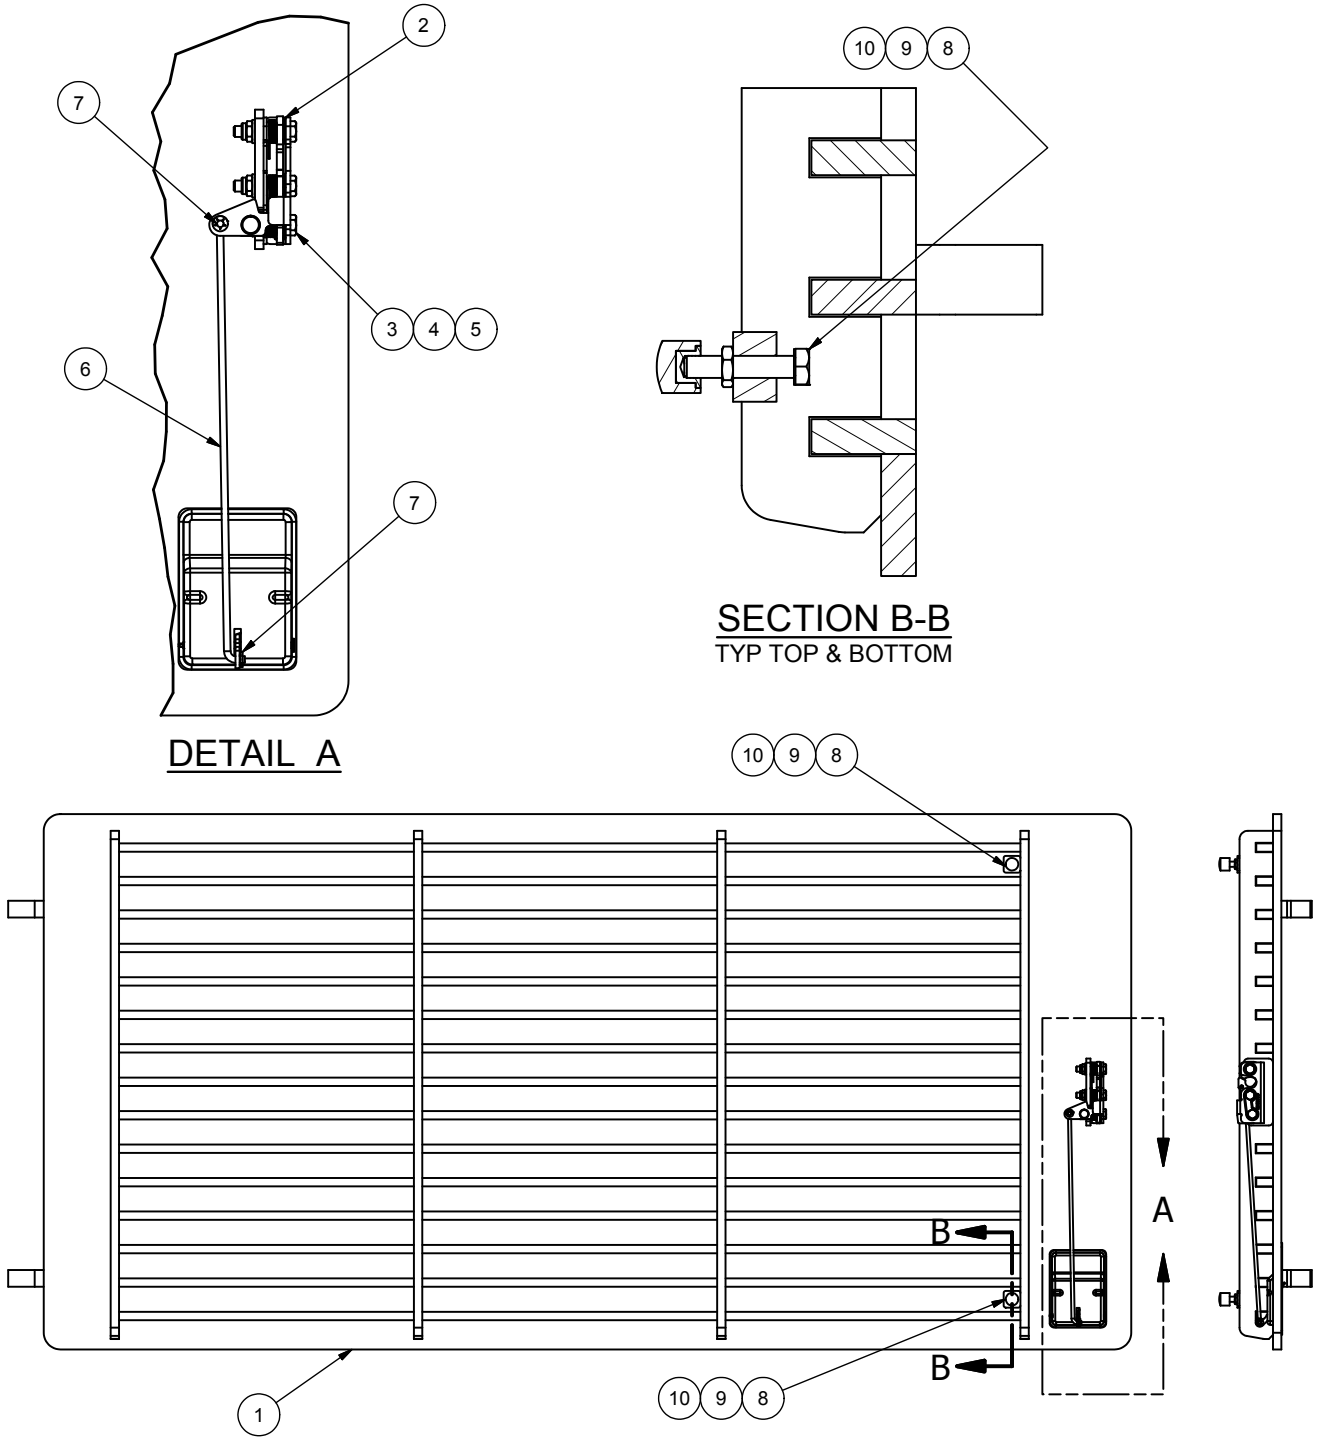

Assembly, Guard Door-RH

Item	Part No.	Qty	Description	Item	Part No.	Qty	Description
	594980		Assembly, Guard Door-RH				
1	595418	1	. Weldment, Door	6	595031	1	. Rod, RH Link
2	594987	1	. Latch, Rotary, RH	7	234772	2	. Nut, Push
3	293617W	3	. Capscrew	8	595876	2	. Capscrew
4	296418W	3	. Hard Washer	9	587034	2	. Jam Nut
5	302400W	3	. Locknut	10	592532	2	. Bumper, Threaded