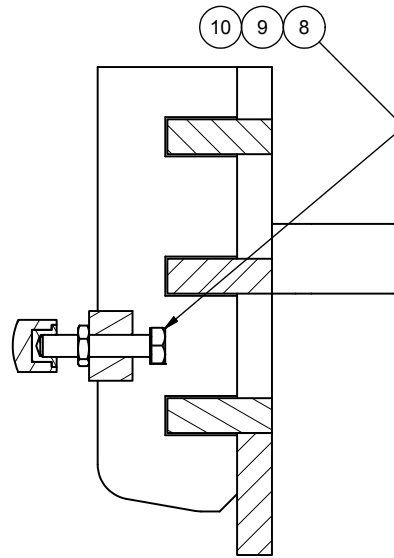

Assembly, Guard Door-LH

DETAIL A

SECTION B-B
TYP TOP & BOTTOM

Item	Part No.	Qty	Description	Item	Part No.	Qty	Description
	594979		Assembly, Guard Door-LH				
1	595178	1	. Weldment, Door	6	595031	1	. Rod, RH Link
2	594988	1	. Latch, Rotary, LH	7	234772	2	. Nut, Push
3	293617W	3	. Capscrew	8	595876	2	. Capscrew
4	296418W	3	. Hard Washer	9	587034	2	. Jam Nut
5	302400W	3	. Locknut	10	592532	2	. Bumper, Threaded