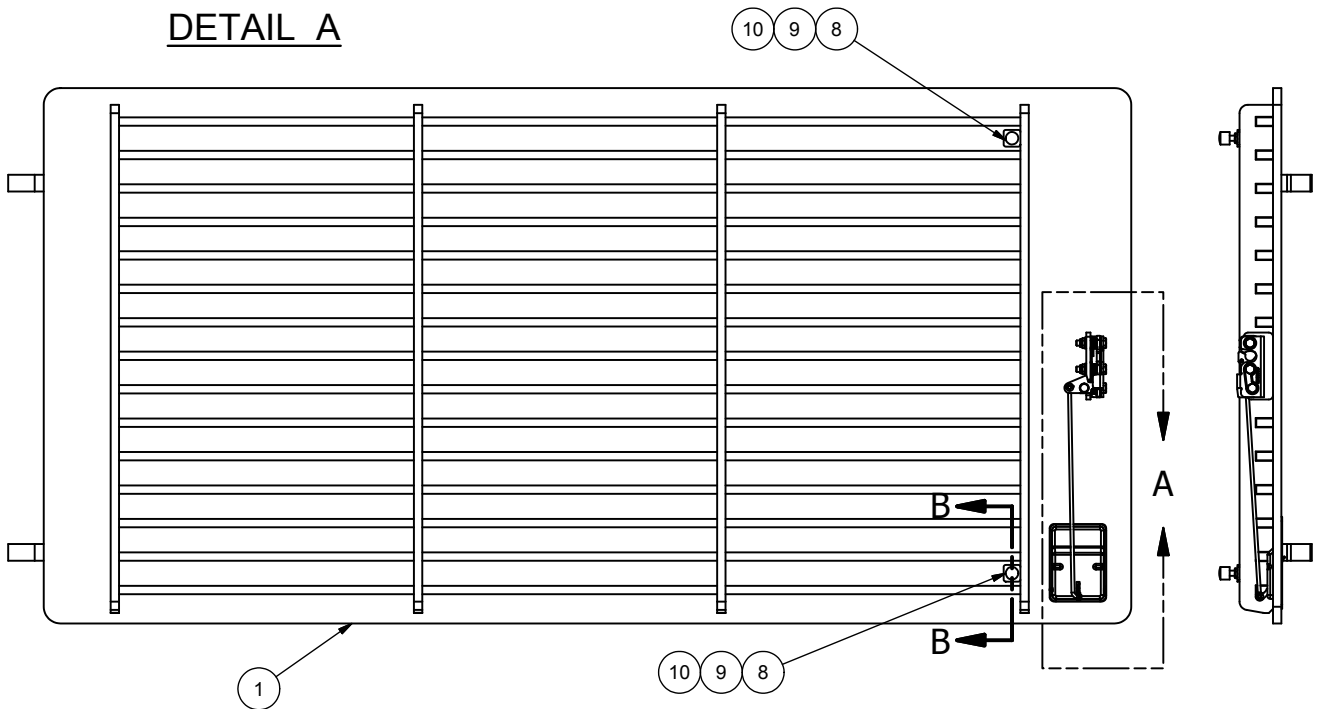

Assembly, Guard Door-LH

DETAIL A

SECTION B-B
TYP TOP & BOTTOM

Item	Part No.	Qty	Description	Item	Part No.	Qty	Description
	594979		Assembly, Guard Door-LH				
1	595178	1	. Weldment, Door	6	595031	1	. Rod, RH Link
2	594988	1	. Latch, Rotary, LH	7	234772	2	. Nut, Push
3	293617W	3	. Capscrew	8	595876	2	. Capscrew
4	296418W	3	. Hard Washer	9	587034	2	. Jam Nut
5	302400W	3	. Locknut	10	592532	2	. Bumper, Threaded