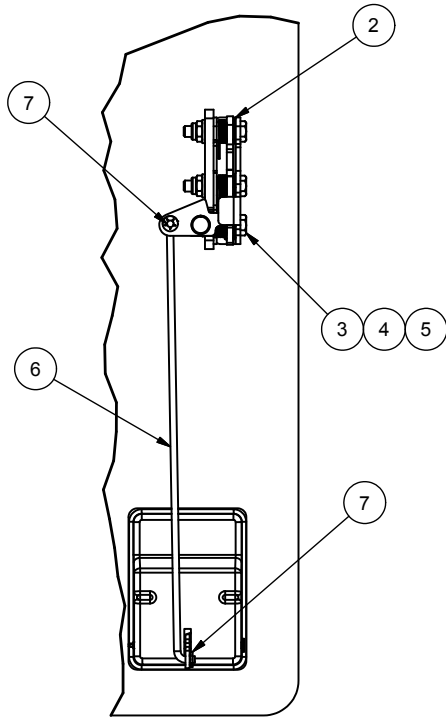

Assembly, Guard Door-LH

DETAIL A

SECTION B-B
TYP TOP & BOTTOM

Item	Part No.	Qty	Description	Item	Part No.	Qty	Description
	594979		Assembly, Guard Door-LH				
1	595178	1	. Weldment, Door	6	595031	1	. Rod, RH Link
2	594988	1	. Latch, Rotary, LH	7	234772	2	. Nut, Push
3	293617W	3	. Capscrew	8	595876	2	. Capscrew
4	296418W	3	. Hard Washer	9	587034	2	. Jam Nut
5	302400W	3	. Locknut	10	592532	2	. Bumper, Threaded