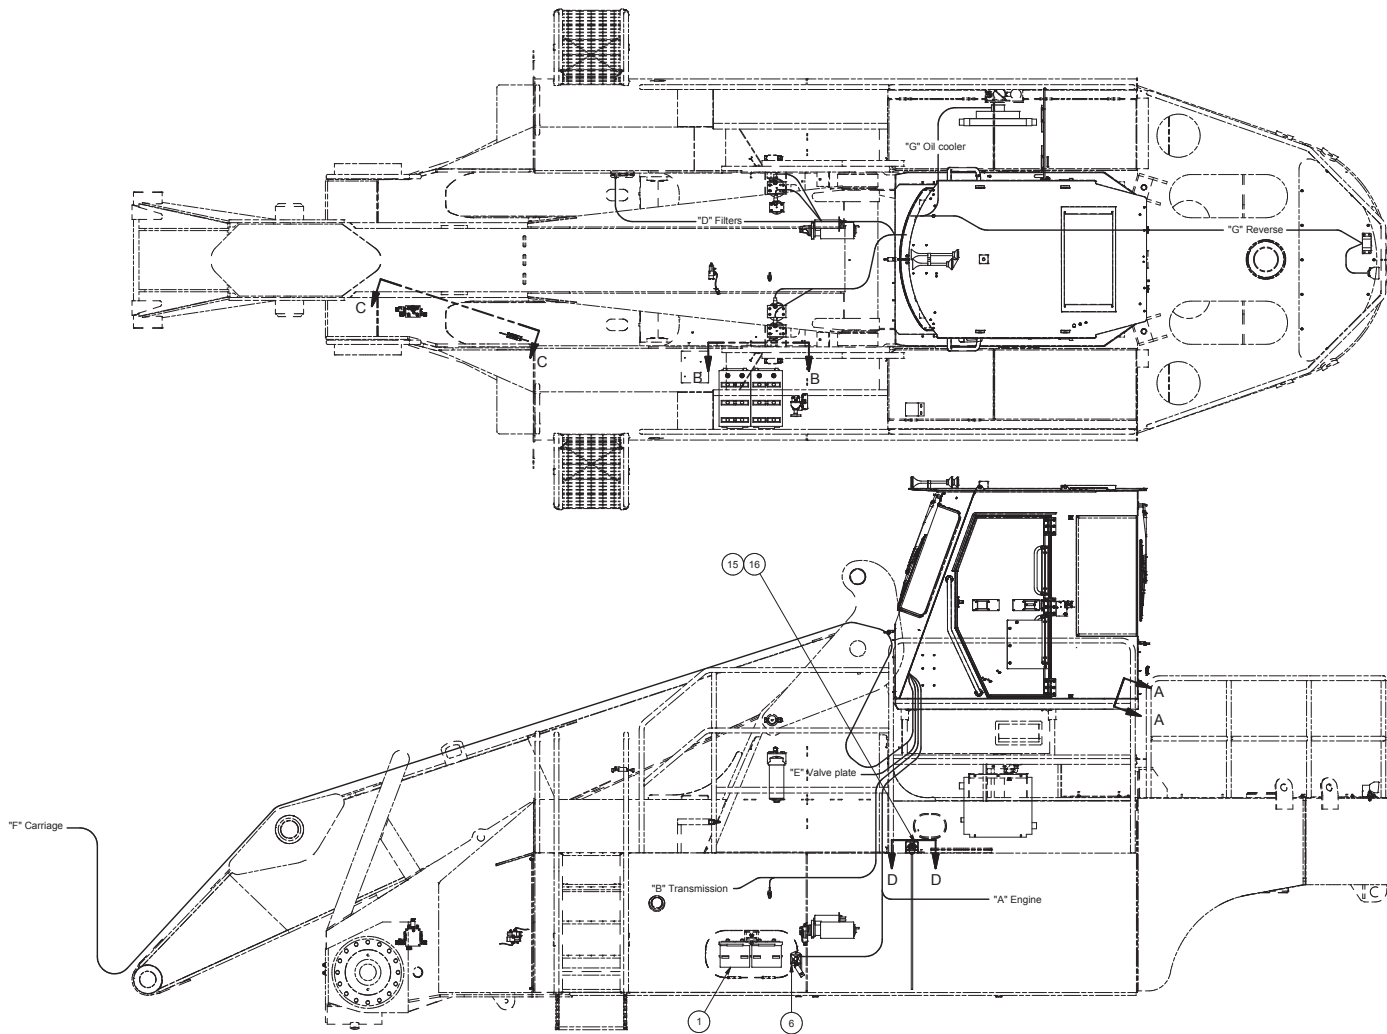

Wiring, Chassis

Wiring, Chassis

Item	Part No.	Qty	Description	Item	Part No.	Qty	Description
	594977		Wiring, Chassis				
1	200220	2	. Battery	10	589191	1	. Wire Harness "D", Filters
2	588799	1	. Harness, Battery	11	589193	1	. Wire Harness "E", Va Plate
3	N/A	0	. Battery Lockout	12	589198	1	. Wire Harness "F", Lights
5	223872	25	. Cable Tie	13	596675	1	. Wire Harness "G", Chassis
6	* 591795	1	. Switch, Battery Disconnect	14	589225	1	. Wire Harness "H", Brakes
7	589226	1	. Wire Harness "A", Engine	15	230729	1	. Sending Unit, Fuel
8	589190	1	. Wire Harness "B", Transmission	16	560516	1	. Bracket
9	588813	1	. Wire Harness "C", Ether Start	17	589154	1	. Wire Harness, ECM

* See Separate Coverage
N/A Not Applicable

Wiring, Chassis