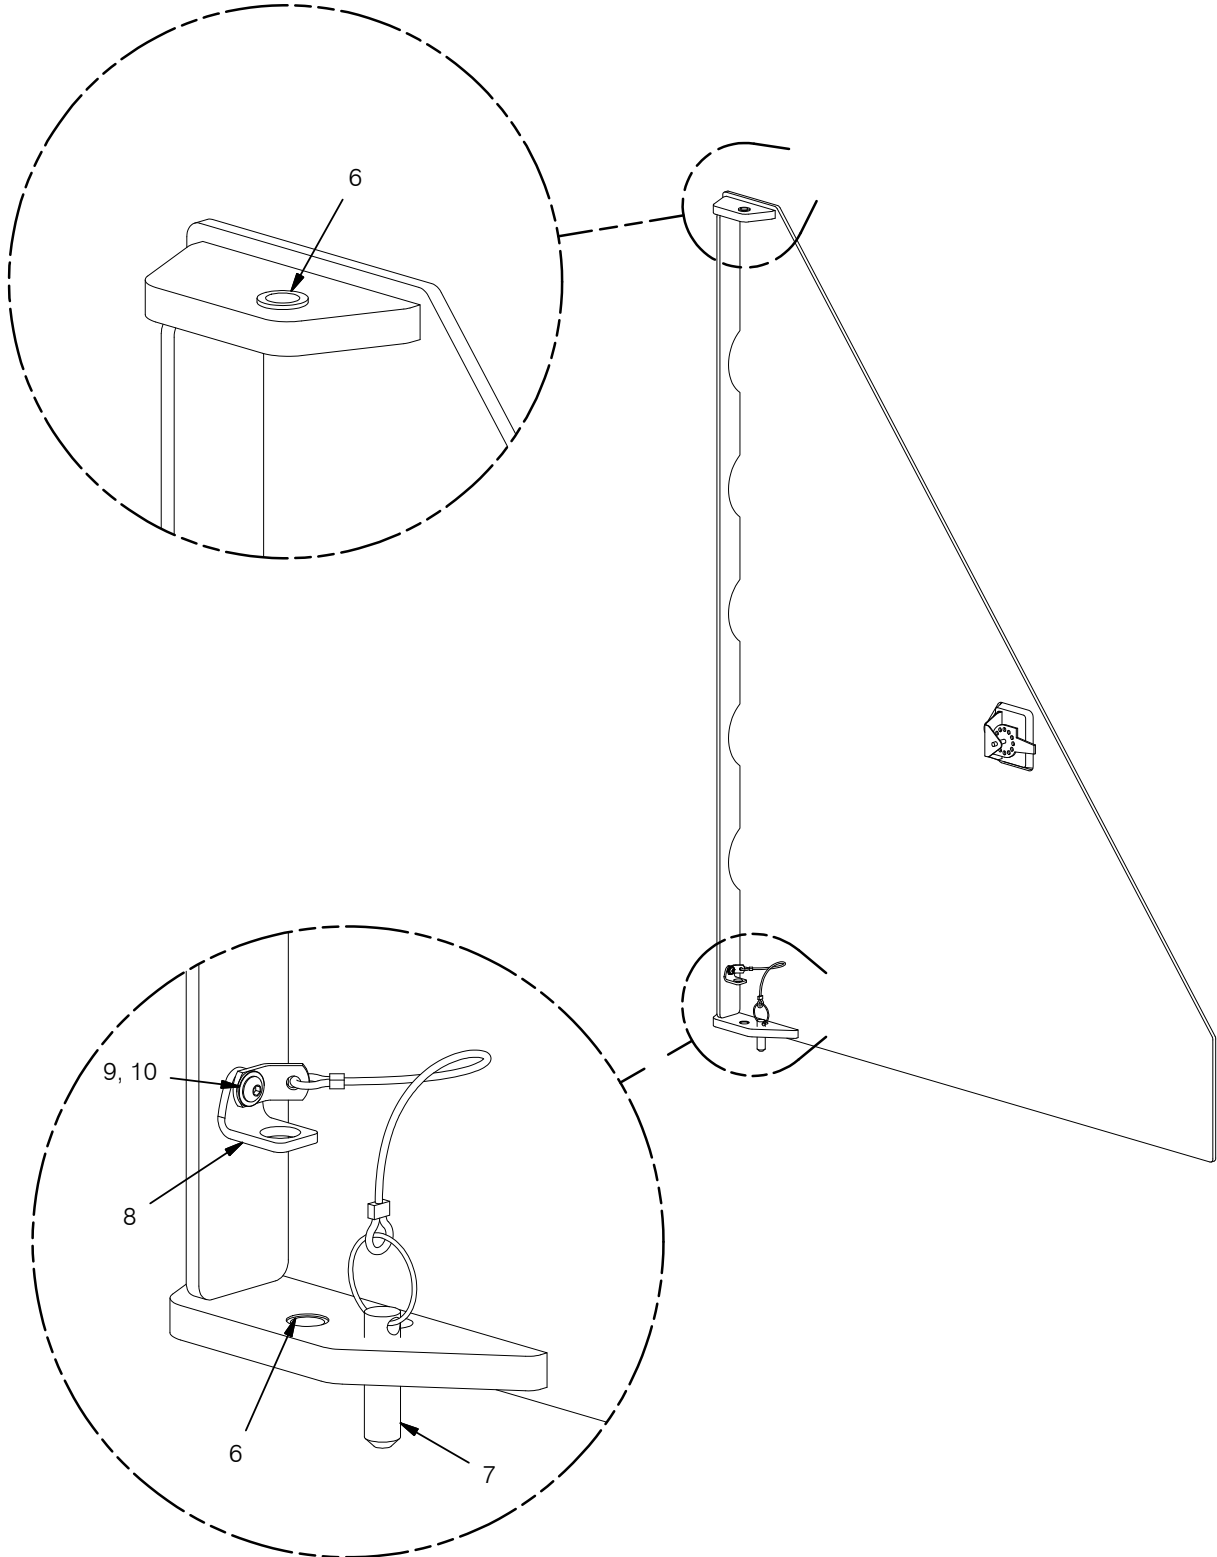

Door Assembly

Item	Part No.	Qty	Description	Item	Part No.	Qty	Description
	594942		Door Assembly				
6	591702	2	. Bearing, Flanged Sleeve	9	R13122	1	. Flat Washer
7	594130	1	. Pin, Quick Release	10	Y25G-(1024)10	1	. Capscrew
8	594149	1	. Plate, Pin Holder				